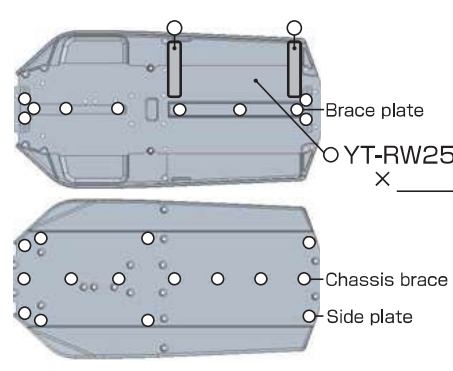

YZ-4 SF

SETTING SHEET Ver.01

CIRCUIT

INDOOR OUTDOOR
 DIRT ASTROTURF CARPET GRASS WOOD
 WET DRY DUSTY SMOOTH BUMPY
 HARD PACKED CLAY BLUE GROOVE _____
 LOW TRACTION MED TRACTION HIGH TRACTION

DRIVER

DATE

FRONT

REAR

DRIVE

TIRE

OTHER

COMMENT