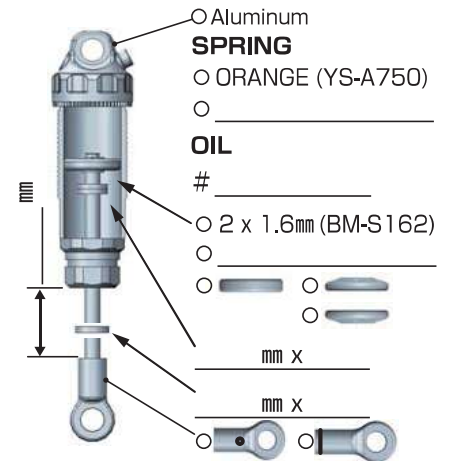

YZ-4 SF

SETTING SHEET Ver.01

CIRCUIT

INDOOR OUTDOOR
 DIRT ASTROTURF CARPET GRASS WOOD
 WET DRY DUSTY SMOOTH BUMPY
 HARD PACKED CLAY BLUE GROOVE _____
 LOW TRACTION MED TRACTION HIGH TRACTION

DRIVER

DATE

FRONT

REAR

DRIVE

TIRE

OTHER

COMMENT