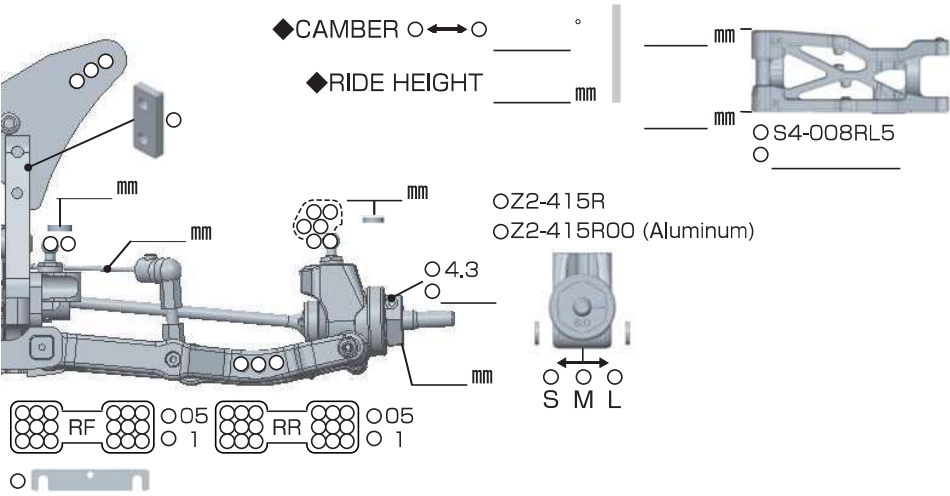

YZ-4 SF

SETTING SHEET Ver.01

CIRCUIT

INDOOR OUTDOOR
 DIRT ASTROTURF CARPET GRASS WOOD
 WET DRY DUSTY SMOOTH BUMPY
 HARD PACKED CLAY BLUE GROOVE _____
 LOW TRACTION MED TRACTION HIGH TRACTION

DRIVER

DATE

FRONT

REAR

DRIVE

TIRE

OTHER

COMMENT