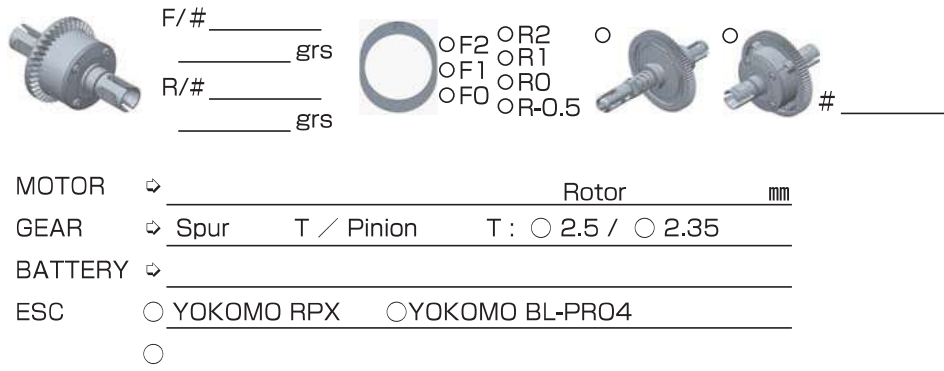

YZ-4 SF

SETTING SHEET Ver.01

CIRCUIT

INDOOR OUTDOOR
 DIRT ASTROTURF CARPET GRASS WOOD
 WET DRY DUSTY SMOOTH BUMPY
 HARD PACKED CLAY BLUE GROOVE _____
 LOW TRACTION MED TRACTION HIGH TRACTION

DRIVER

DATE

FRONT

REAR

DRIVE

TIRE

OTHER

COMMENT