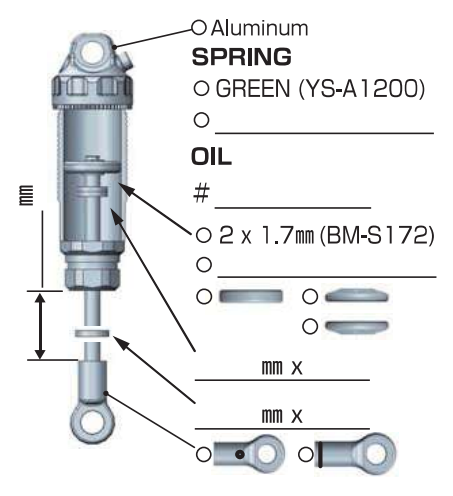

YZ-4 SF

SETTING SHEET Ver.01

CIRCUIT

INDOOR OUTDOOR
 DIRT ASTROTURF CARPET GRASS WOOD
 WET DRY DUSTY SMOOTH BUMPY
 HARD PACKED CLAY BLUE GROOVE _____
 LOW TRACTION MED TRACTION HIGH TRACTION

DRIVER

DATE

FRONT

REAR

DRIVE

TIRE

OTHER

COMMENT