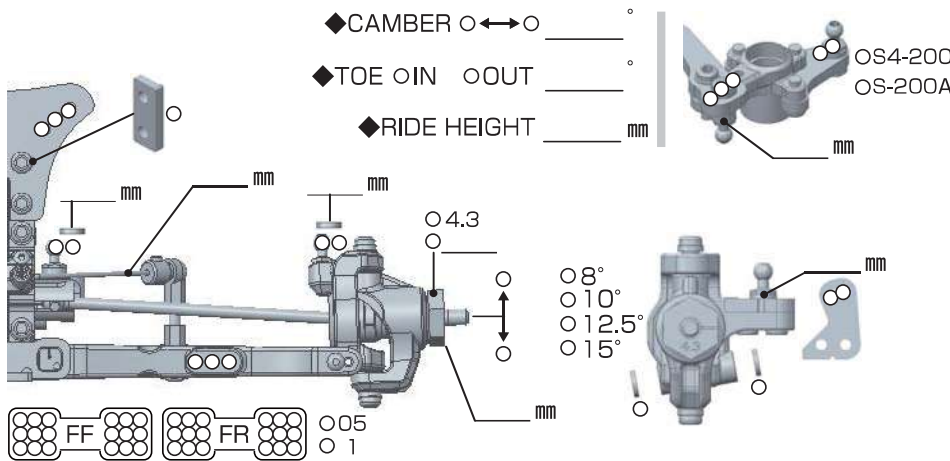

YZ-4 SF

SETTING SHEET Ver.01

CIRCUIT

INDOOR OUTDOOR
 DIRT ASTROTURF CARPET GRASS WOOD
 WET DRY DUSTY SMOOTH BUMPY
 HARD PACKED CLAY BLUE GROOVE _____
 LOW TRACTION MED TRACTION HIGH TRACTION

DRIVER

DATE

FRONT

REAR

DRIVE

TIRE

OTHER

COMMENT