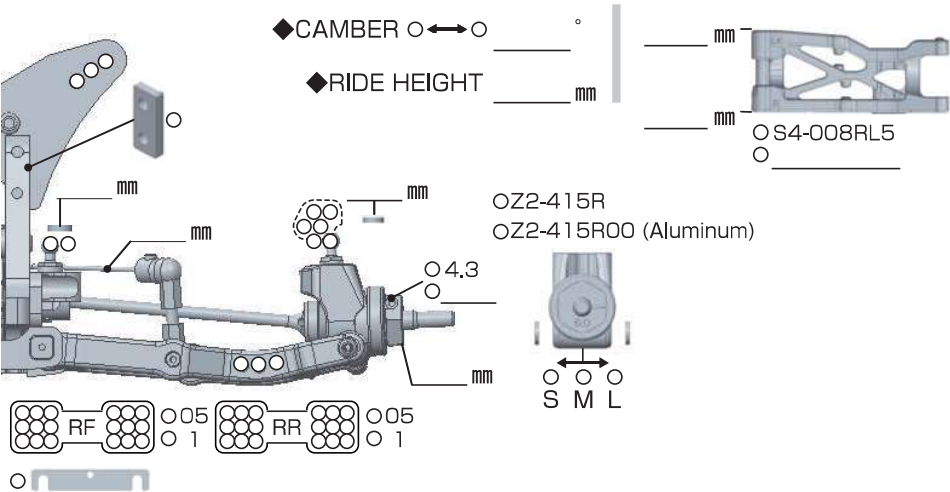

YZ-4 SF

SETTING SHEET Ver.01

CIRCUIT

INDOOR OUTDOOR
DIRT ASTROTURF CARPET GRASS WOOD
WET DRY DUSTY SMOOTH BUMPY
HARD PACKED CLAY BLUE GROOVE _____
LOW TRACTION MED TRACTION HIGH TRACTION

DRIVER

DATE

FRONT

REAR