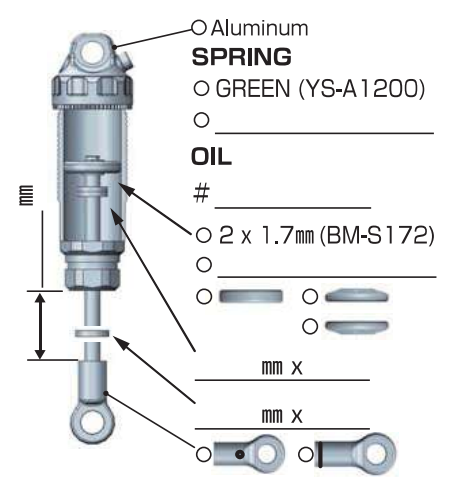

YZ-4 SF

SETTING SHEET Ver.01

CIRCUIT

INDOOR OUTDOOR
DIRT ASTROTURF CARPET GRASS WOOD
WET DRY DUSTY SMOOTH BUMPY
HARD PACKED CLAY BLUE GROOVE _____
LOW TRACTION MED TRACTION HIGH TRACTION

DRIVER

DATE

FRONT

REAR