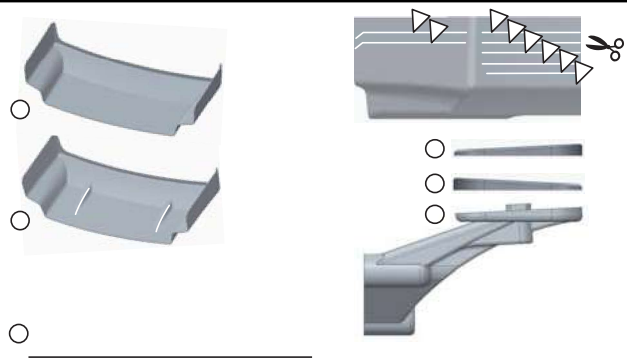

TIRE

FRONT
TIRE $\diamond$ _____
INSERTS $\diamond$ _____
WHEELS $\diamond$ _____

REAR
TIRE $\diamond$ _____
INSERTS $\diamond$ _____
WHEELS $\diamond$ _____

OTHER