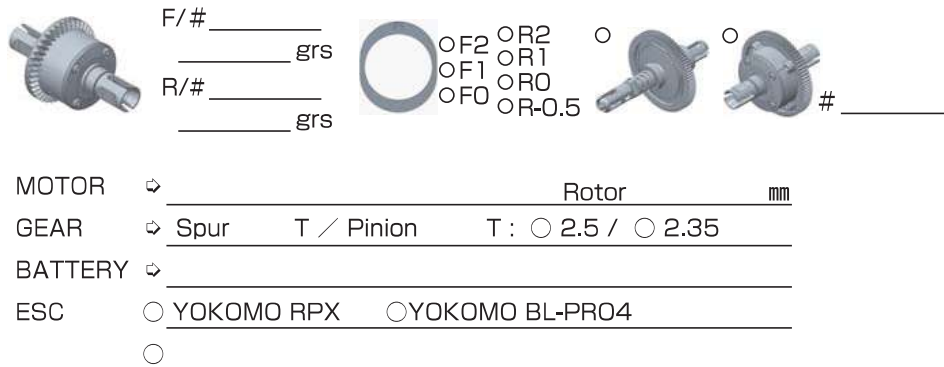

YZ-4 SF

SETTING SHEET Ver.01

CIRCUIT

☐INDOOR ☐OUTDOOR
☐DIRT ☐ASTROTURF ☐CARPET ☐GRASS ☐WOOD
☐WET ☐DRY ☐DUSTY ☐SMOOTH ☐BUMPY
☐HARD PACKED ☐CLAY ☐BLUE GROOVE ☐_____
☐LOW TRACTION ☐MED TRACTION ☐HIGH TRACTION

DRIVER

DATE

FRONT

REAR

DRIVE

TIRE

FRONT
TIRE $\diamond$ _____
INSERTS $\diamond$ _____
WHEELS $\diamond$ _____

REAR
TIRE $\diamond$ _____
INSERTS $\diamond$ _____
WHEELS $\diamond$ _____

OTHER

COMMENT