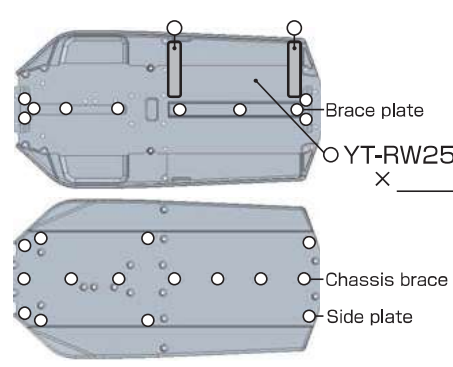

YZ-4 SF

SETTING SHEET Ver.01

CIRCUIT

☐INDOOR ☐OUTDOOR
☐DIRT ☐ASTROTURF ☐CARPET ☐GRASS ☐WOOD
☐WET ☐DRY ☐DUSTY ☐SMOOTH ☐BUMPY
☐HARD PACKED ☐CLAY ☐BLUE GROOVE ☐_____
☐LOW TRACTION ☐MED TRACTION ☐HIGH TRACTION

DRIVER

DATE

FRONT

REAR

DRIVE

TIRE

FRONT
TIRE $\diamond$ _____
INSERTS $\diamond$ _____
WHEELS $\diamond$ _____

REAR
TIRE $\diamond$ _____
INSERTS $\diamond$ _____
WHEELS $\diamond$ _____

OTHER

COMMENT