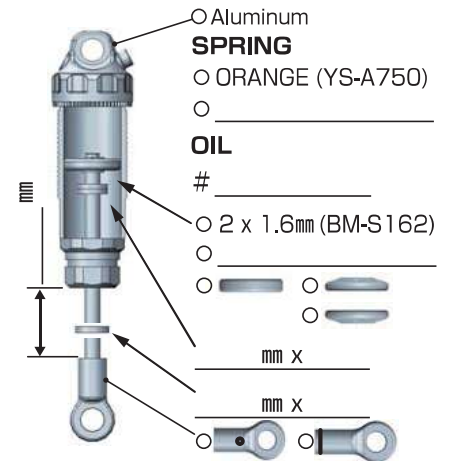

YZ-4 SF

SETTING SHEET Ver.01

CIRCUIT

INDOOR OUTDOOR
DIRT ASTROTURF CARPET GRASS WOOD
WET DRY DUSTY SMOOTH BUMPY
HARD PACKED CLAY BLUE GROOVE _____
LOW TRACTION MED TRACTION HIGH TRACTION

DRIVER

DATE

FRONT

REAR