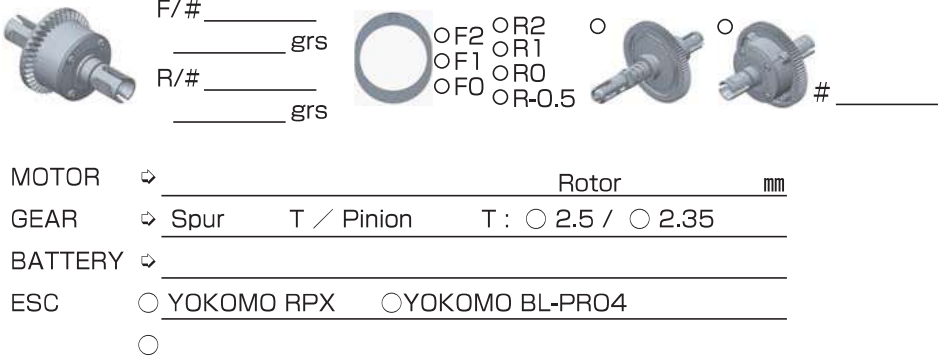

### CIRCUIT

INDOOR OUTDOOR  
DIRT ASTROTURF CARPET GRASS WOOD  
WET DRY DUSTY SMOOTH BUMPY  
HARD PACKED CLAY BLUE GROOVE \_\_\_\_\_  
LOW TRACTION MED TRACTION HIGH TRACTION

DRIVER

DATE

FRONT

REAR

DRIVE

TIRE