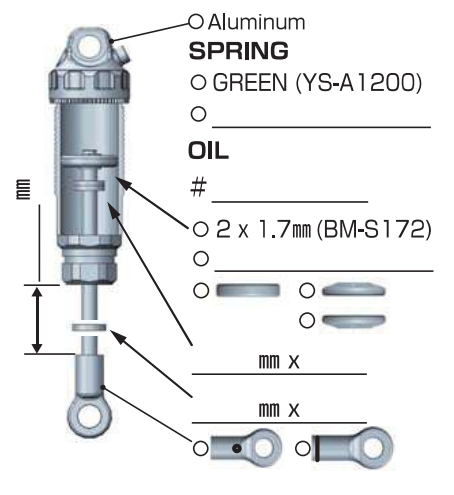

### CIRCUIT

INDOOR OUTDOOR  
DIRT ASTROTURF CARPET GRASS WOOD  
WET DRY DUSTY SMOOTH BUMPY  
HARD PACKED CLAY BLUE GROOVE \_\_\_\_\_  
LOW TRACTION MED TRACTION HIGH TRACTION

DRIVER

DATE

FRONT

REAR

DRIVE

TIRE