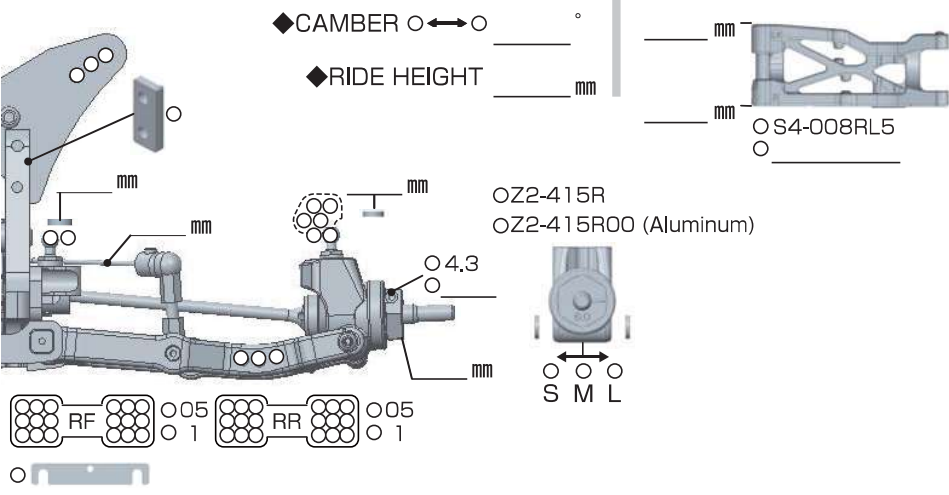

### CIRCUIT

INDOOR OUTDOOR  
DIRT ASTROTURF CARPET GRASS WOOD  
WET DRY DUSTY SMOOTH BUMPY  
HARD PACKED CLAY BLUE GROOVE \_\_\_\_\_  
LOW TRACTION MED TRACTION HIGH TRACTION

DRIVER

DATE

FRONT

REAR

DRIVE

TIRE