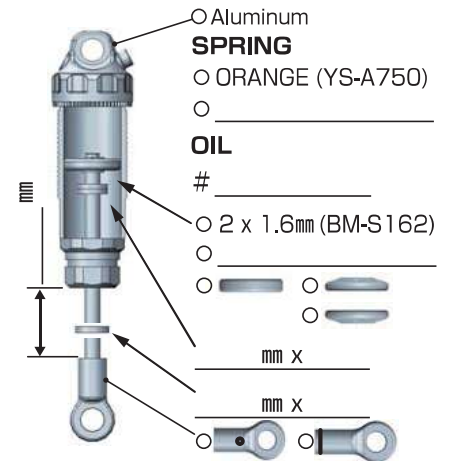

YZ-4 SF

SETTING SHEET Ver.01

CIRCUIT

INDOOR OUTDOOR
DIRT ASTROTURF CARPET GRASS WOOD
WET DRY DUSTY SMOOTH BUMPY
HARD PACKED CLAY BLUE GROOVE _____
LOW TRACTION MED TRACTION HIGH TRACTION

DRIVER

DATE

FRONT

REAR

DRIVE

TIRE

FRONT

TIRE \Rightarrow _____
 INSERTS \Rightarrow _____
 WHEELS \Rightarrow _____

REAR

TIRE \Rightarrow _____
 INSERTS \Rightarrow _____
 WHEELS \Rightarrow _____

OTHER

COMMENT