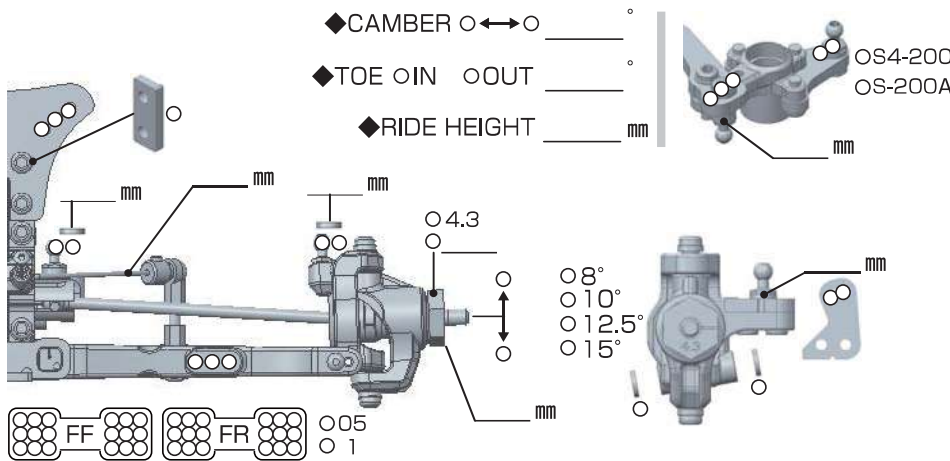

YZ-4 SF

SETTING SHEET Ver.01

CIRCUIT

INDOOR OUTDOOR
DIRT ASTROTURF CARPET GRASS WOOD
WET DRY DUSTY SMOOTH BUMPY
HARD PACKED CLAY BLUE GROOVE _____
LOW TRACTION MED TRACTION HIGH TRACTION

DRIVER

DATE

FRONT

REAR