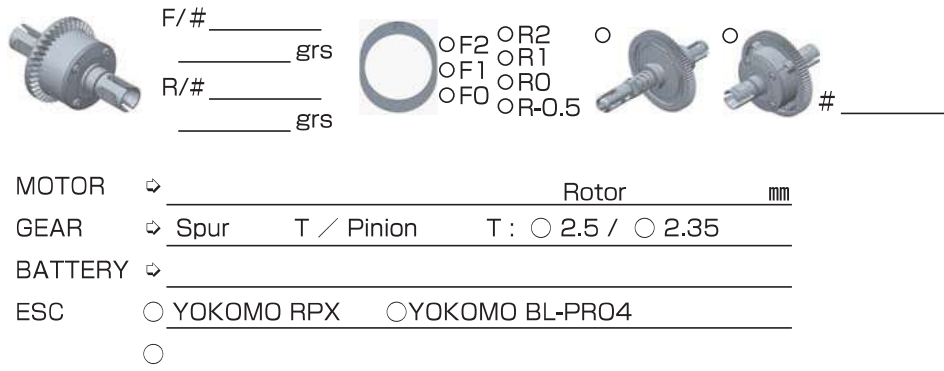

YZ-4 SF

SETTING SHEET Ver.01

CIRCUIT

☐INDOOR ☐OUTDOOR
☐DIRT ☐ASTROTURF ☐CARPET ☐GRASS ☐WOOD
☐WET ☐DRY ☐DUSTY ☐SMOOTH ☐BUMPY
☐HARD PACKED ☐CLAY ☐BLUE GROOVE ☐_____
☐LOW TRACTION ☐MED TRACTION ☐HIGH TRACTION

DRIVER

DATE

FRONT

REAR

DRIVE

TIRE

FRONT

TIRE $\Rightarrow$ _____
INSERTS $\Rightarrow$ _____
WHEELS $\Rightarrow$ _____

REAR

TIRE $\Rightarrow$ _____
INSERTS $\Rightarrow$ _____
WHEELS $\Rightarrow$ _____

OTHER

COMMENT