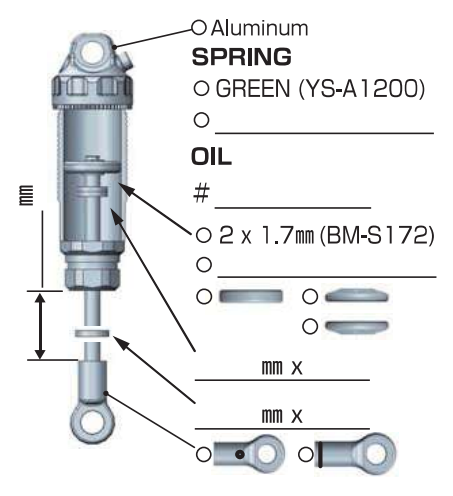

YZ-4 SF

SETTING SHEET Ver.01

CIRCUIT

INDOOR OUTDOOR
DIRT ASTROTURF CARPET GRASS WOOD
WET DRY DUSTY SMOOTH BUMPY
HARD PACKED CLAY BLUE GROOVE _____
LOW TRACTION MED TRACTION HIGH TRACTION

DRIVER

DATE

FRONT

REAR

DRIVE

TIRE

FRONT

TIRE \Rightarrow _____
 INSERTS \Rightarrow _____
 WHEELS \Rightarrow _____

REAR

TIRE \Rightarrow _____
 INSERTS \Rightarrow _____
 WHEELS \Rightarrow _____

OTHER

COMMENT