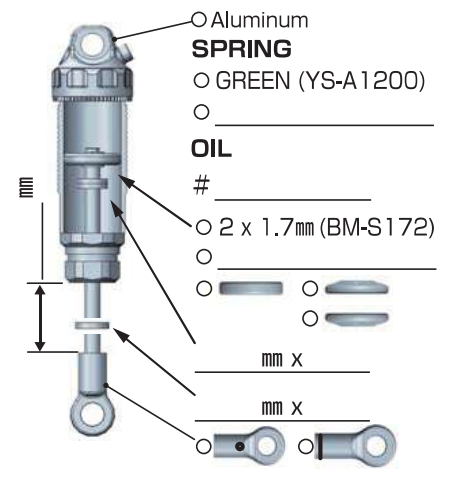

YZ-4 SF

SETTING SHEET Ver.01

CIRCUIT

INDOOR OUTDOOR
 DIRT ASTROTURF CARPET GRASS WOOD
 WET DRY DUSTY SMOOTH BUMPY
 HARD PACKED CLAY BLUE GROOVE _____
 LOW TRACTION MED TRACTION HIGH TRACTION

DRIVER

DATE

FRONT

REAR

DRIVE

TIRE

OTHER

COMMENT