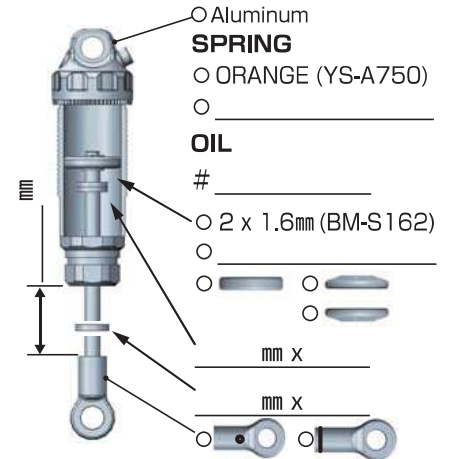

YZ-4 SF

SETTING SHEET Ver.01

CIRCUIT

INDOOR OUTDOOR
 DIRT ASTROTURF CARPET GRASS WOOD
 WET DRY DUSTY SMOOTH BUMPY
 HARD PACKED CLAY BLUE GROOVE _____
 LOW TRACTION MED TRACTION HIGH TRACTION

DRIVER

DATE

FRONT

REAR

DRIVE

TIRE

OTHER

COMMENT