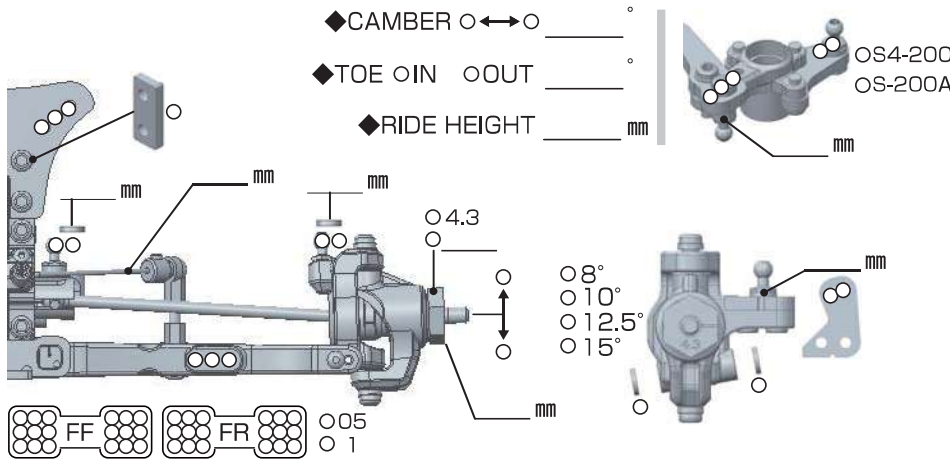

YZ-4 SF

SETTING SHEET Ver.01

CIRCUIT

INDOOR OUTDOOR
 DIRT ASTROTURF CARPET GRASS WOOD
 WET DRY DUSTY SMOOTH BUMPY
 HARD PACKED CLAY BLUE GROOVE _____
 LOW TRACTION MED TRACTION HIGH TRACTION

DRIVER

DATE

FRONT

REAR

DRIVE

TIRE

OTHER

COMMENT