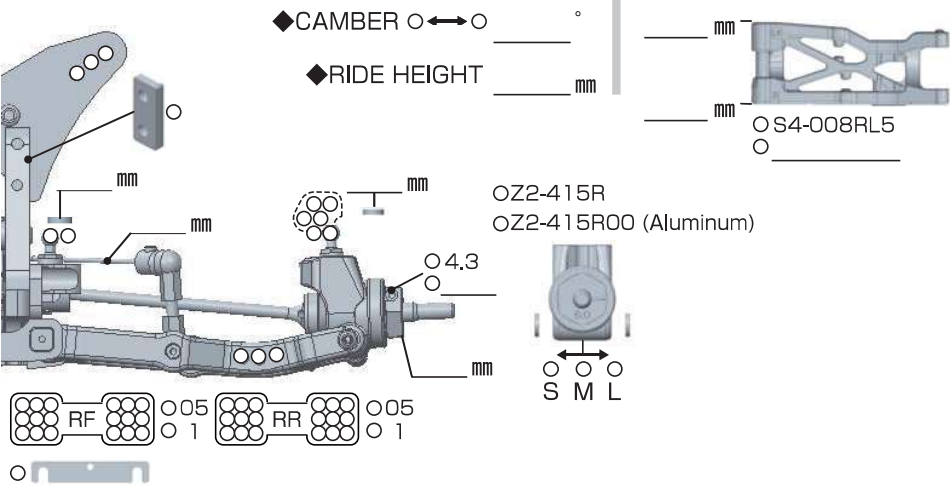

YZ-4 SF

SETTING SHEET Ver.01

CIRCUIT

INDOOR OUTDOOR
 DIRT ASTROTURF CARPET GRASS WOOD
 WET DRY DUSTY SMOOTH BUMPY
 HARD PACKED CLAY BLUE GROOVE _____
 LOW TRACTION MED TRACTION HIGH TRACTION

DRIVER

DATE

FRONT

REAR

DRIVE

TIRE

OTHER

COMMENT