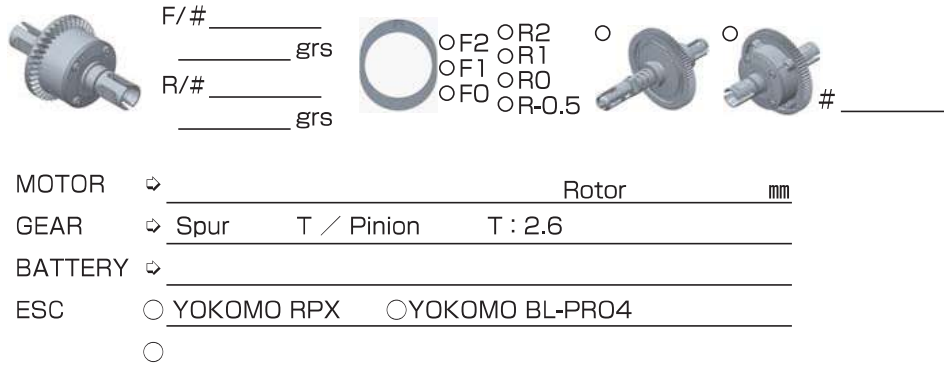

YZ-4 SF

SETTING SHEET Ver.01

CIRCUIT

INDOOR OUTDOOR
 DIRT ASTROTURF CARPET GRASS WOOD
 WET DRY DUSTY SMOOTH BUMPY
 HARD PACKED CLAY BLUE GROOVE _____
 LOW TRACTION MED TRACTION HIGH TRACTION

DRIVER

DATE

FRONT

REAR

DRIVE

TIRE

OTHER

COMMENT