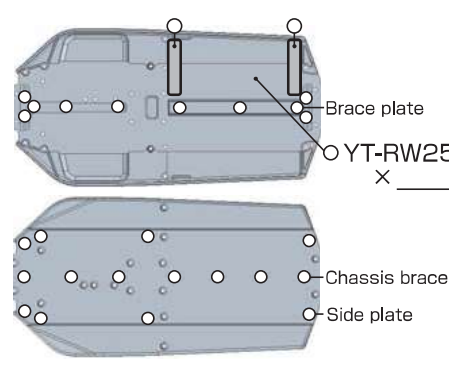

YZ-4 SF

SETTING SHEET Ver.01

CIRCUIT

INDOOR OUTDOOR
 DIRT ASTROTURF CARPET GRASS WOOD
 WET DRY DUSTY SMOOTH BUMPY
 HARD PACKED CLAY BLUE GROOVE _____
 LOW TRACTION MED TRACTION HIGH TRACTION

DRIVER

DATE

FRONT

REAR

DRIVE

TIRE

OTHER

COMMENT