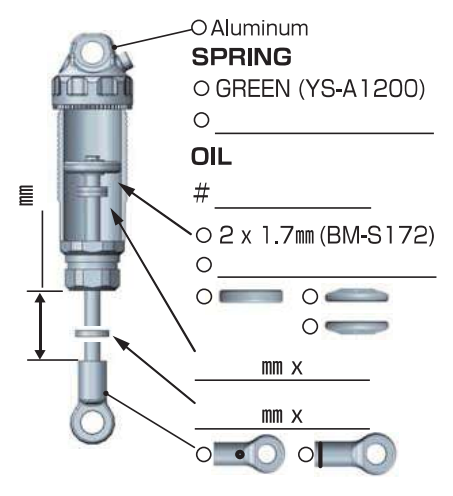

YZ-4 SF

SETTING SHEET Ver.01

CIRCUIT

INDOOR OUTDOOR
DIRT ASTROTURF CARPET GRASS WOOD
WET DRY DUSTY SMOOTH BUMPY
HARD PACKED CLAY BLUE GROOVE _____
LOW TRACTION MED TRACTION HIGH TRACTION

DRIVER

DATE

FRONT

REAR

DRIVE

TIRE

FRONT
 TIRE \Rightarrow _____
 INSERTS \Rightarrow _____
 WHEELS \Rightarrow _____

REAR
 TIRE \Rightarrow _____
 INSERTS \Rightarrow _____
 WHEELS \Rightarrow _____

OTHER

COMMENT