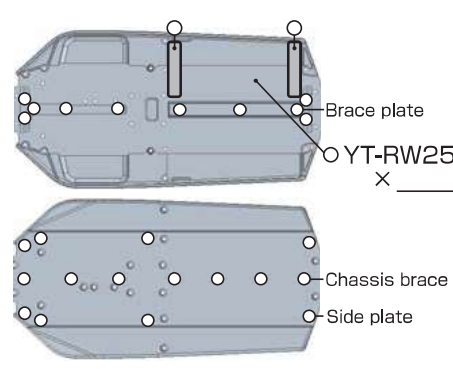

YZ-4 SF

SETTING SHEET Ver.01

CIRCUIT

☐INDOOR ☐OUTDOOR
☐DIRT ☐ASTROTURF ☐CARPET ☐GRASS ☐WOOD
☐WET ☐DRY ☐DUSTY ☐SMOOTH ☐BUMPY
☐HARD PACKED ☐CLAY ☐BLUE GROOVE ☐_____
☐LOW TRACTION ☐MED TRACTION ☐HIGH TRACTION

DRIVER

DATE

FRONT

REAR

DRIVE

TIRE

FRONT
TIRE $\Rightarrow$ _____
INSERTS $\Rightarrow$ _____
WHEELS $\Rightarrow$ _____

REAR
TIRE $\Rightarrow$ _____
INSERTS $\Rightarrow$ _____
WHEELS $\Rightarrow$ _____

OTHER

COMMENT