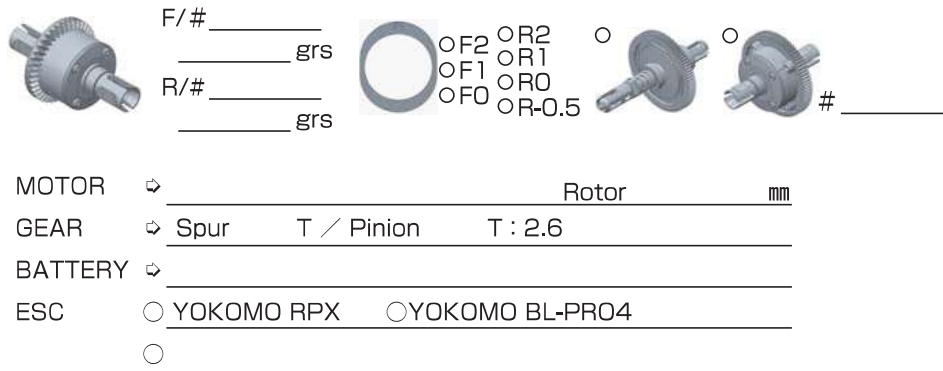

YZ-4 SF

SETTING SHEET Ver.01

CIRCUIT

☐INDOOR ☐OUTDOOR
☐DIRT ☐ASTROTURF ☐CARPET ☐GRASS ☐WOOD
☐WET ☐DRY ☐DUSTY ☐SMOOTH ☐BUMPY
☐HARD PACKED ☐CLAY ☐BLUE GROOVE ☐_____
☐LOW TRACTION ☐MED TRACTION ☐HIGH TRACTION

DRIVER

DATE

FRONT

REAR

DRIVE

TIRE

FRONT
TIRE $\Rightarrow$ _____
INSERTS $\Rightarrow$ _____
WHEELS $\Rightarrow$ _____

REAR
TIRE $\Rightarrow$ _____
INSERTS $\Rightarrow$ _____
WHEELS $\Rightarrow$ _____

OTHER

COMMENT