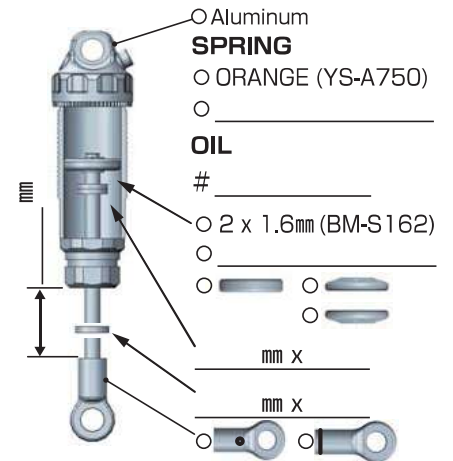

YZ-4 SF

SETTING SHEET Ver.01

CIRCUIT

INDOOR OUTDOOR
DIRT ASTROTURF CARPET GRASS WOOD
WET DRY DUSTY SMOOTH BUMPY
HARD PACKED CLAY BLUE GROOVE _____
LOW TRACTION MED TRACTION HIGH TRACTION

DRIVER

DATE

FRONT

REAR

DRIVE

TIRE

FRONT
 TIRE \Rightarrow _____
 INSERTS \Rightarrow _____
 WHEELS \Rightarrow _____

REAR
 TIRE \Rightarrow _____
 INSERTS \Rightarrow _____
 WHEELS \Rightarrow _____

OTHER

COMMENT