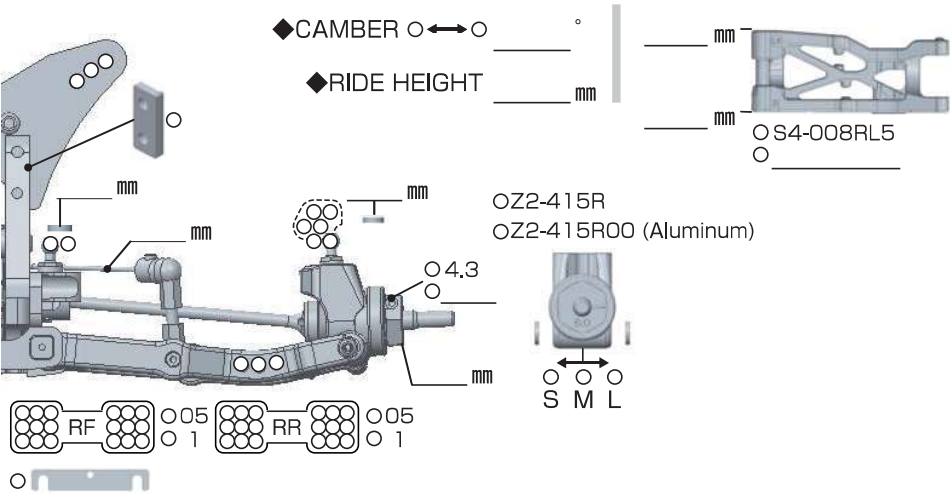

YZ-4 SF

SETTING SHEET Ver.01

CIRCUIT

INDOOR OUTDOOR
 DIRT ASTROTURF CARPET GRASS WOOD
 WET DRY DUSTY SMOOTH BUMPY
 HARD PACKED CLAY BLUE GROOVE _____
 LOW TRACTION MED TRACTION HIGH TRACTION

DRIVER

DATE

FRONT

REAR

DRIVE

TIRE

FRONT
 TIRE \Rightarrow _____
 INSERTS \Rightarrow _____
 WHEELS \Rightarrow _____

REAR
 TIRE \Rightarrow _____
 INSERTS \Rightarrow _____
 WHEELS \Rightarrow _____

OTHER

COMMENT