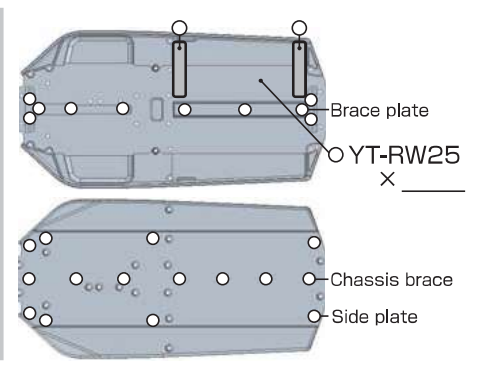

YZ-4 SF

SETTING SHEET Ver.01

CIRCUIT

☐ INDOOR ☐ OUTDOOR
☐ DIRT ☐ ASTROTURF ☐ CARPET ☐ GRASS ☐ WOOD
☐ WET ☐ DRY ☐ DUSTY ☐ SMOOTH ☐ BUMPY
☐ HARD PACKED ☐ CLAY ☐ BLUE GROOVE ☐ _____
☐ LOW TRACTION ☐ MED TRACTION ☐ HIGH TRACTION

DRIVER

DATE

FRONT

REAR

DRIVE

TIRE

FRONT
TIRE $\Rightarrow$ _____
INSERTS $\Rightarrow$ _____
WHEELS $\Rightarrow$ _____

REAR
TIRE $\Rightarrow$ _____
INSERTS $\Rightarrow$ _____
WHEELS $\Rightarrow$ _____

OTHER

COMMENT