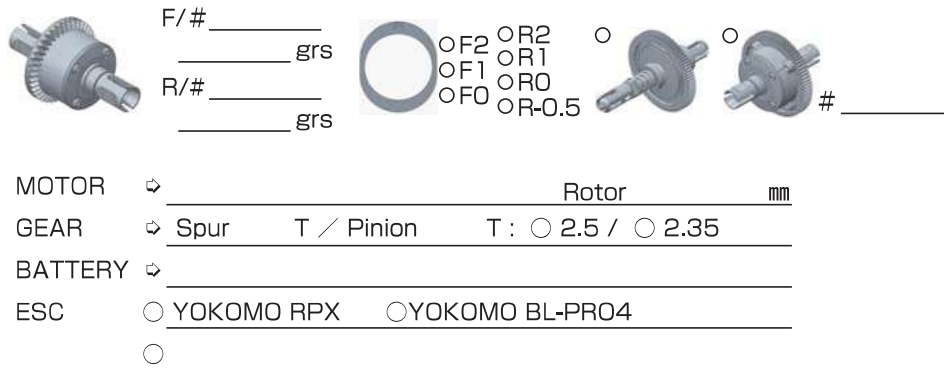

YZ-4 SF

SETTING SHEET Ver.01

CIRCUIT

☐ INDOOR ☐ OUTDOOR
☐ DIRT ☐ ASTROTURF ☐ CARPET ☐ GRASS ☐ WOOD
☐ WET ☐ DRY ☐ DUSTY ☐ SMOOTH ☐ BUMPY
☐ HARD PACKED ☐ CLAY ☐ BLUE GROOVE ☐ _____
☐ LOW TRACTION ☐ MED TRACTION ☐ HIGH TRACTION

DRIVER

DATE

FRONT

REAR

DRIVE

TIRE

FRONT
TIRE $\Rightarrow$ _____
INSERTS $\Rightarrow$ _____
WHEELS $\Rightarrow$ _____

REAR
TIRE $\Rightarrow$ _____
INSERTS $\Rightarrow$ _____
WHEELS $\Rightarrow$ _____

OTHER

COMMENT