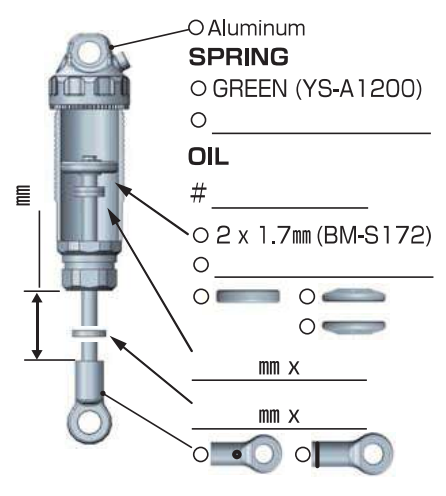

YZ-4 SF

SETTING SHEET Ver.01

CIRCUIT

INDOOR OUTDOOR
 DIRT ASTROTURF CARPET GRASS WOOD
 WET DRY DUSTY SMOOTH BUMPY
 HARD PACKED CLAY BLUE GROOVE _____
 LOW TRACTION MED TRACTION HIGH TRACTION

DRIVER

DATE

FRONT

REAR

DRIVE

TIRE

FRONT
 TIRE \Rightarrow _____
 INSERTS \Rightarrow _____
 WHEELS \Rightarrow _____

REAR
 TIRE \Rightarrow _____
 INSERTS \Rightarrow _____
 WHEELS \Rightarrow _____

OTHER

COMMENT