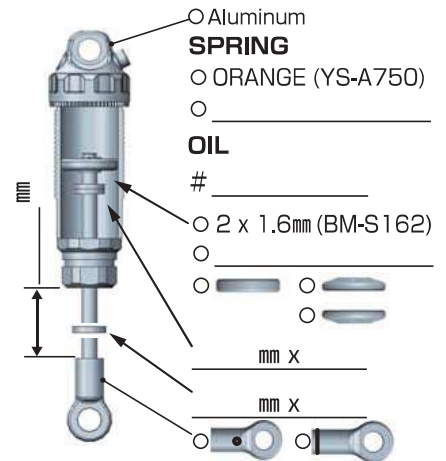

YZ-4 SF

SETTING SHEET Ver.01

CIRCUIT

INDOOR OUTDOOR
 DIRT ASTROTURF CARPET GRASS WOOD
 WET DRY DUSTY SMOOTH BUMPY
 HARD PACKED CLAY BLUE GROOVE _____
 LOW TRACTION MED TRACTION HIGH TRACTION

DRIVER

DATE

FRONT

REAR

DRIVE

TIRE

FRONT
 TIRE \Rightarrow _____
 INSERTS \Rightarrow _____
 WHEELS \Rightarrow _____

REAR
 TIRE \Rightarrow _____
 INSERTS \Rightarrow _____
 WHEELS \Rightarrow _____

OTHER

COMMENT