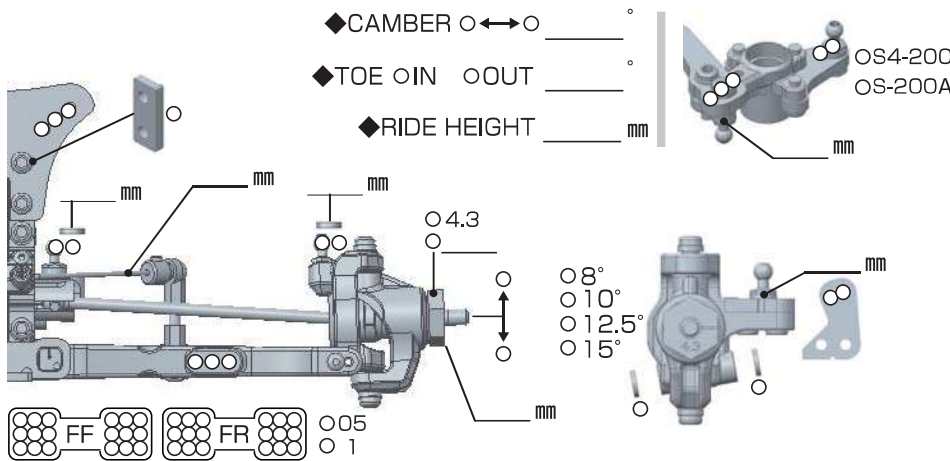

YZ-4 SF

SETTING SHEET Ver.01

CIRCUIT

INDOOR OUTDOOR
 DIRT ASTROTURF CARPET GRASS WOOD
 WET DRY DUSTY SMOOTH BUMPY
 HARD PACKED CLAY BLUE GROOVE _____
 LOW TRACTION MED TRACTION HIGH TRACTION

DRIVER

DATE

FRONT

REAR

DRIVE

TIRE

FRONT
 TIRE \Rightarrow _____
 INSERTS \Rightarrow _____
 WHEELS \Rightarrow _____

REAR
 TIRE \Rightarrow _____
 INSERTS \Rightarrow _____
 WHEELS \Rightarrow _____

OTHER

COMMENT