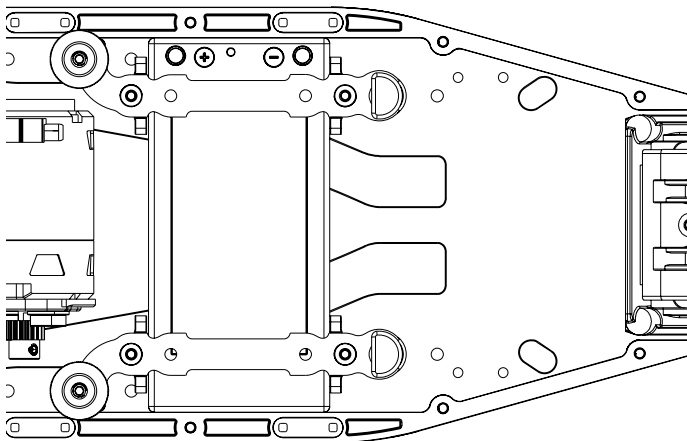

**Base Setting 0mm Battery Shift.
Rearward Posts - Rearward Lipo**

**13.5mm Battery Shift.
Forward Posts - Rearward Lipo**

**10.3mm Battery Shift.
Rearward Posts - Mid Lipo**

**23.6mm Battery Shift.
Forward Posts - Mid Lipo**

**20.6mm Battery Shift.
Rearward Posts - Forward Lipo**

**36.9mm Battery Shift.
Forward Posts - Forward Lipo**