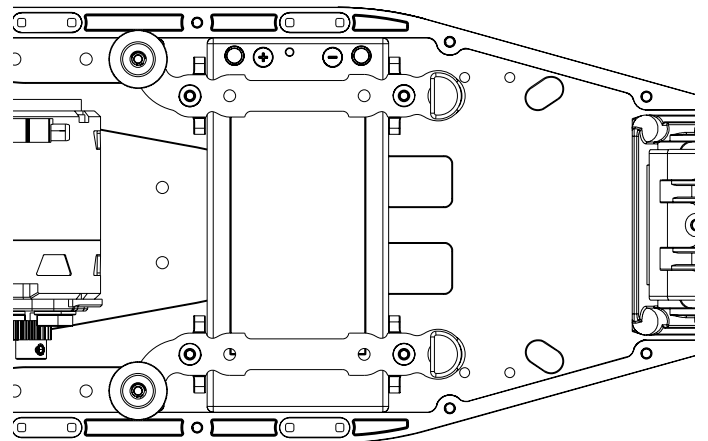

**Base Setting 0mm Battery Shift.
Rearward Posts - Rearward Lipo**

**13.5mm Battery Shift.
Forward Posts - Rearward Lipo**

**10.3mm Battery Shift.
Rearward Posts - Mid Lipo**

**23.6mm Battery Shift.
Forward Posts - Mid Lipo**

**20.6mm Battery Shift.
Rearward Posts - Forward Lipo**

**36.9mm Battery Shift.
Forward Posts - Forward Lipo**