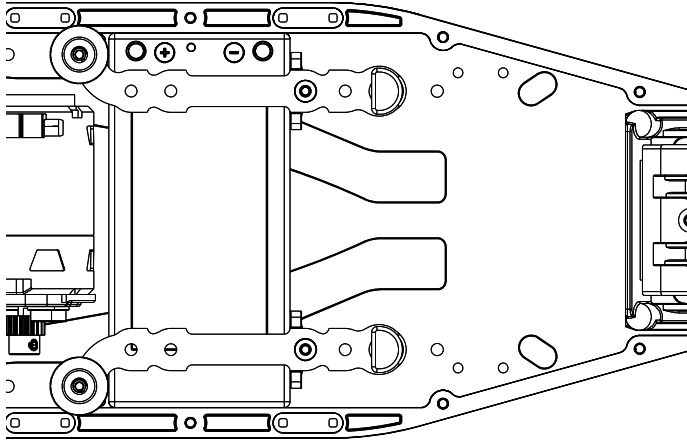

**Base Setting 0mm Battery Shift.
Rearward Posts - Rearward Lipo**

**13.5mm Battery Shift.
Forward Posts - Rearward Lipo**

**10.3mm Battery Shift.
Rearward Posts - Mid Lipo**

**23.6mm Battery Shift.
Forward Posts - Mid Lipo**

**20.6mm Battery Shift.
Rearward Posts - Forward Lipo**

**36.9mm Battery Shift.
Forward Posts - Forward Lipo**