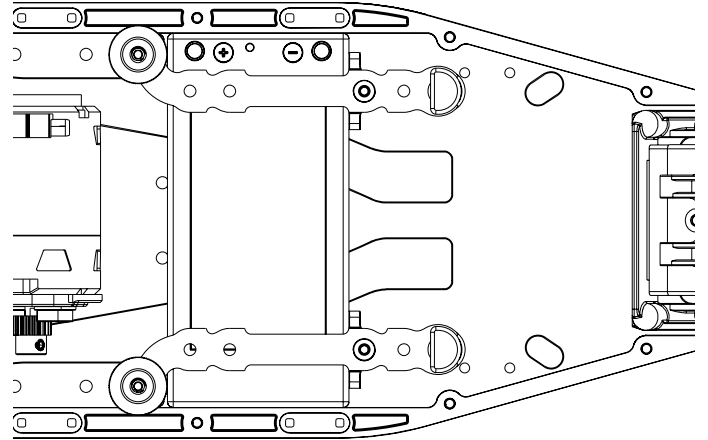

**Base Setting 0mm Battery Shift.
Rearward Posts - Rearward Lipo**

**13.5mm Battery Shift.
Forward Posts - Rearward Lipo**

**10.3mm Battery Shift.
Rearward Posts - Mid Lipo**

**23.6mm Battery Shift.
Forward Posts - Mid Lipo**

**20.6mm Battery Shift.
Rearward Posts - Forward Lipo**

**36.9mm Battery Shift.
Forward Posts - Forward Lipo**