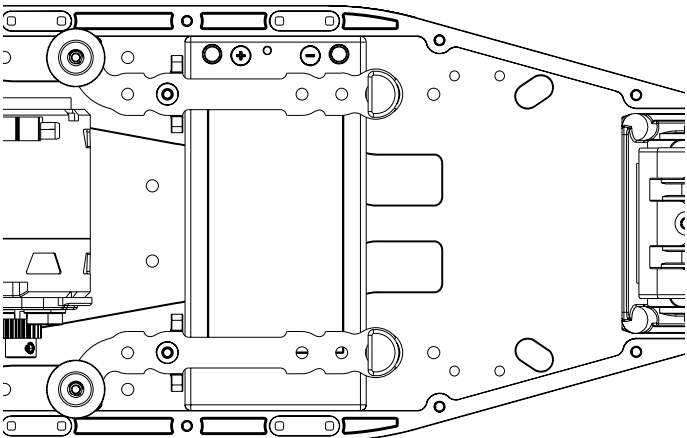

**Base Setting 0mm Battery Shift.
Rearward Posts - Rearward Lipo**

**13.5mm Battery Shift.
Forward Posts - Rearward Lipo**

**10.3mm Battery Shift.
Rearward Posts - Mid Lipo**

**23.6mm Battery Shift.
Forward Posts - Mid Lipo**

**20.6mm Battery Shift.
Rearward Posts - Forward Lipo**

**36.9mm Battery Shift.
Forward Posts - Forward Lipo**