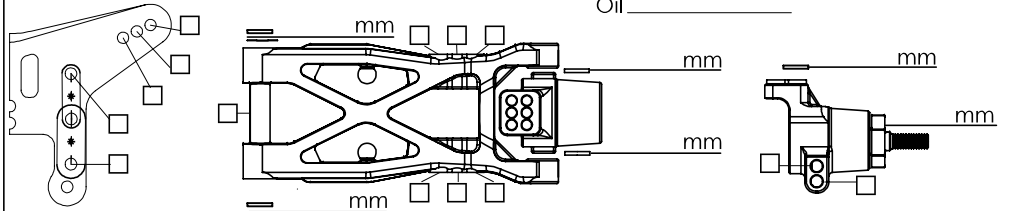

Rear Suspension

Camber _____ deg

☐ Gear Differential ☐ Ball Differential
Oil _____

Shock Oil
避震油 _____
Shock Piston
避震活塞 _____
Spring
彈簧 _____
Preload
向下高度 _____ mm
Limiters
Inside _____ mm
Outside _____ mm

Notes

Comments

Notes

Tires & Wheels

Front

Tire
輪胎 _____
Wheel
輪框 _____
Insets
內海綿 _____