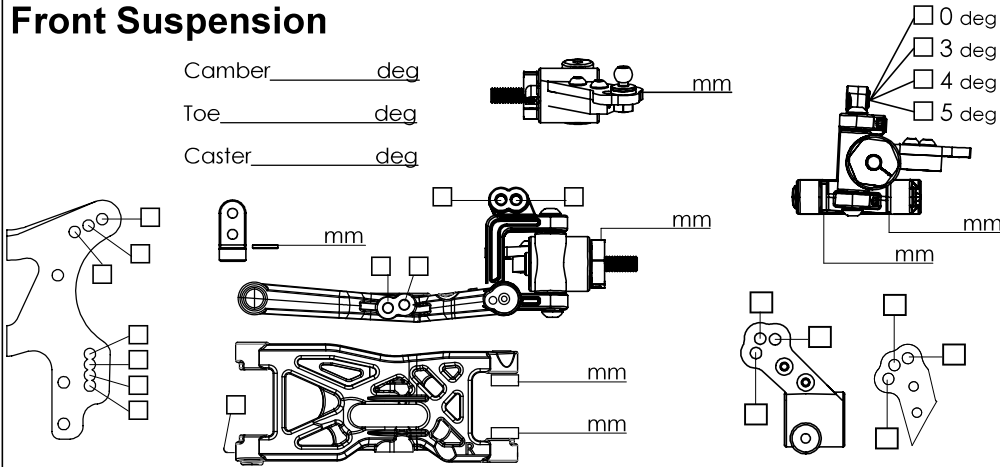

### Front Suspension

Camber \_\_\_\_\_ deg  
Toe \_\_\_\_\_ deg  
Caster \_\_\_\_\_ deg

Shock Oil  
避震油 \_\_\_\_\_  
Shock Piston  
避震活塞 \_\_\_\_\_  
Spring  
彈簧 \_\_\_\_\_  
Preload  
向下高度 \_\_\_\_\_ mm  
Limiters  
Inside \_\_\_\_\_ mm  
Outside \_\_\_\_\_ mm

### Rear Suspension

Camber \_\_\_\_\_ deg

Gear Differential  Ball Differential  
Oil \_\_\_\_\_

Shock Oil  
避震油 \_\_\_\_\_  
Shock Piston  
避震活塞 \_\_\_\_\_  
Spring  
彈簧 \_\_\_\_\_  
Preload  
向下高度 \_\_\_\_\_ mm  
Limiters  
Inside \_\_\_\_\_ mm  
Outside \_\_\_\_\_ mm

#### Rear

Tire  
輪胎 \_\_\_\_\_  
Wheel  
輪框 \_\_\_\_\_  
Insets  
內海綿 \_\_\_\_\_