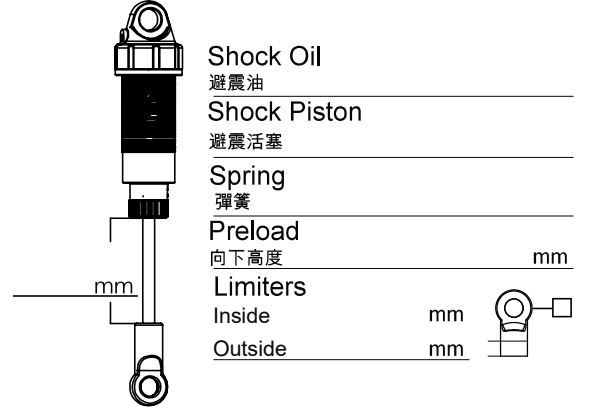

Rear Suspension

Camber _____ deg

☐ Gear Differential ☐ Ball Differential
Oil _____

Shock Oil
避震油 _____
Shock Piston
避震活塞 _____
Spring
彈簧 _____
Preload
向下高度 _____ mm
Limiters
Inside _____ mm
Outside _____ mm

Notes

Comments

Notes

Tires & Wheels

Front

Tire
輪胎 _____
Wheel
輪框 _____
Insets
內海綿 _____