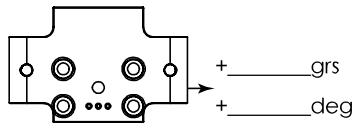

### Front Suspension

Camber \_\_\_\_\_ deg  
Toe \_\_\_\_\_ deg  
Caster \_\_\_\_\_ deg

Shock Oil  
避震油 \_\_\_\_\_  
Shock Piston  
避震活塞 \_\_\_\_\_  
Spring  
彈簧 \_\_\_\_\_  
Preload  
向下高度 \_\_\_\_\_ mm  
Limiters  
Inside \_\_\_\_\_ mm  
Outside \_\_\_\_\_ mm