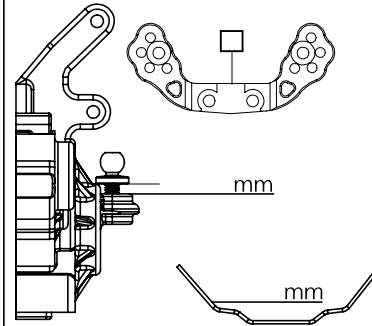

### Front Suspension

Camber \_\_\_\_\_ deg  
Toe \_\_\_\_\_ deg  
Caster \_\_\_\_\_ deg

Shock Oil  
避震油 \_\_\_\_\_  
Shock Piston  
避震活塞 \_\_\_\_\_  
Spring  
彈簧 \_\_\_\_\_  
Preload  
向下高度 \_\_\_\_\_ mm  
Limiters  
Inside \_\_\_\_\_ mm  
Outside \_\_\_\_\_ mm

### Rear Suspension

Camber \_\_\_\_\_ deg

Gear Differential  Ball Differential  
Oil \_\_\_\_\_

Shock Oil  
避震油 \_\_\_\_\_  
Shock Piston  
避震活塞 \_\_\_\_\_  
Spring  
彈簧 \_\_\_\_\_  
Preload  
向下高度 \_\_\_\_\_ mm  
Limiters  
Inside \_\_\_\_\_ mm  
Outside \_\_\_\_\_ mm

#### Rear

Tire  
輪胎 \_\_\_\_\_  
Wheel  
輪框 \_\_\_\_\_  
Insets  
內海綿 \_\_\_\_\_