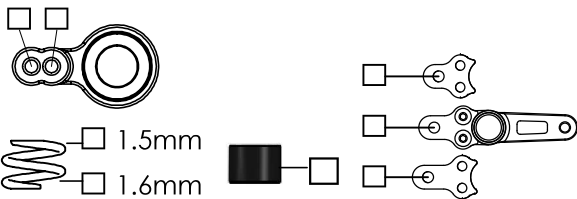

### Front Suspension

Camber \_\_\_\_\_ deg  
Toe \_\_\_\_\_ deg  
Caster \_\_\_\_\_ deg

Shock Oil  
避震油 \_\_\_\_\_  
Shock Piston  
避震活塞 \_\_\_\_\_  
Spring  
彈簧 \_\_\_\_\_  
Preload  
向下高度 \_\_\_\_\_ mm  
Limiters  
Inside \_\_\_\_\_ mm  
Outside \_\_\_\_\_ mm

### Rear Suspension

Camber \_\_\_\_\_ deg

Gear Differential  Ball Differential  
Oil \_\_\_\_\_

Shock Oil  
避震油 \_\_\_\_\_  
Shock Piston  
避震活塞 \_\_\_\_\_  
Spring  
彈簧 \_\_\_\_\_  
Preload  
向下高度 \_\_\_\_\_ mm  
Limiters  
Inside \_\_\_\_\_ mm  
Outside \_\_\_\_\_ mm