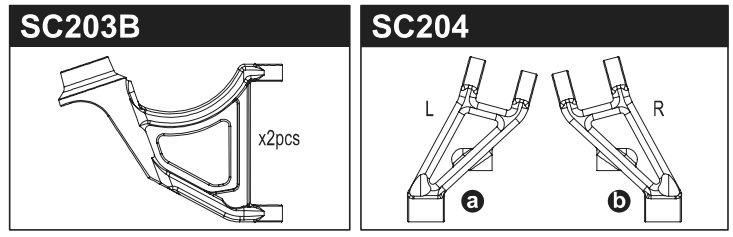

1708B	Color Antenna (Black/4pcs)	カラーアンテナ黒キャップ付き(4入)
92643	Snap Pin(4mm/10Pcs)	スナップピン(4mm/10P入)
1-E025	E-Ring(E2.5/10pcs)	Eリング(E2.5/10入)
1-E030	E-Ring(E3.0/10pcs)	Eリング(E3.0/10入)
1-E050	E-Ring(E5.0/10pcs)	Eリング(E5.0/10入)
1-N2620	Nut(M2.6x2.0/10pcs)	ナット(M2.6x2.0/10入)
1-N3024	Nut(M3x2.4/10pcs)	ナット(M3x2.4/10入)
1-N3033N	Nut(M3x3.3) Nylon (5pcs)	ナット(M3x3.3) ナイロン (5入)
1-N4032	Nut(M4x3.2) (5pcs)	ナット(M4x3.2/5入)
1-N4055N	Nut(M4x5.5) Nylon (5pcs)	ナット(M4x5.5) ナイロン (5入)
1-N4056FN	Nut(M4x5.6) Flanged Nylon (5pcs)	ナット(M4x5.6)フランジ ナイロン(5入)
1-S13005H	Button Screw(Hex/M3x5/10pcs)	ボタンビス(M3x5)(ヘックス/10入)
1-S13008H	Button Screw(Hex/M3x8/10pcs)	ボタンビス(M3x8)(ヘックス/10入)
1-S13018H	Button Screw(Hex/M3x18/10pcs)	ボタンビス(M3x18)(ヘックス/10入)
1-S13025H	Button Screw(Hex/M3x25/10pcs)	ボタンビス(M3x25)(ヘックス/10入)
1-S22608	Cap Screw(M2.6x8/5pcs)	キャップビス(M2.6x8/5入)
1-S22612	Cap Screw(M2.6x12/5pcs)	キャップビス(M2.6x12/5入)
1-S22616	Cap Screw(M2.6x16/5pcs)	キャップビス(M2.6x16/5入)
1-S32606H	Flat Head Screw (M2.6x6/10pcs)	サラビス(M2.6x6)(ヘックス/10入)
1-S32608H	Flat Head Screw (M2.6x8/10pcs)	サラビス(M2.6x8)(ヘックス/10入)
1-S33008H	Flat Head Screw(Hex/M3x8/10pcs)	サラビス(M3x8)(ヘックス/10入)
1-S33010H	Flat Head Screw(Hex/M3x10/10pcs)	サラビス(M3x10)(ヘックス/10入)
1-S33012H	Flat Head Screw(Hex/M3x12/10pcs)	サラビス(M3x12)(ヘックス/10入)
1-S33015H	Flat Head Screw(Hex/M3x15/10pcs)	サラビス(M3x15)(ヘックス/10入)
1-S53003	Set Screw(M3x3/10pcs)	セットビス(M3x3/10入)
BRG001	Shield Bearing(5x10x4)4Pcs	シールドベアリング(5x10x4)4入
BRG003	Shield Bearing(4x8x3)4Pcs	シールドベアリング(4x8x3)4入
BRG014	Shield Bearing(10x15x4)2Pcs	シールドベアリング(10x15x4) 2入
BRG022	Shield Bearing(6x10x3)2Pcs	シールドベアリング(6x10x3)2入
ORG03B	O-Ring(P3/Orange) 10Pcs	Oリング(P3/オレンジ) 10入り
ORG03BK	O-Ring(P3/Black)10Pcs	Oリング(P3/ブラック)10入

OT209	Shock Piston (OPTIMA)	ショックピストン
OT210R	Shock Plastic Parts (Red/OPTIMA)	ショックプラパーツ(レッド)
OT237R	Front Shock Case (Red/OPTIMA)	フロントショックケース(レッド)
OT239	Front Shock Shaft (2pcs/OPTIMA)	フロントショックシャフト
OT253	Shock Gasket 12mm (4pcs)	ショックガスケット 12mm(4入)
SC201	Main Chassis (Scorpion 2014)	メインシャシー
SC203B	Rear Sus Arm (Scorpion 2014)	リヤサスアーム
SC204	Front Lower Arm (Scorpion 2014)	フロントロアサスアーム
SC205	Gear Box (Scorpion 2014)	ギヤボックス
SC206B	Arm Shaft Block Set(Scorpion 2014)	アームシャフトブロックセット
SC207B	Steering Knuckle Set (Scorpion 2014)	ステアリングナックルセット
SC209B	Servo Saver Mount (Scorpion 2014)	サーボセイバーマウント
SC213	Motor Plate (Scorpion 2014)	モータープレート
SC215	Slipper Plate (2pcs/Scorpion 2014)	スリッパプレート
SC216B	Slipper Pad (2pcs/Scorpion 2014)	スリッパパッド
SC217B	Gasket & Screw Set (Scorpion 2014)	デフガスケットセット