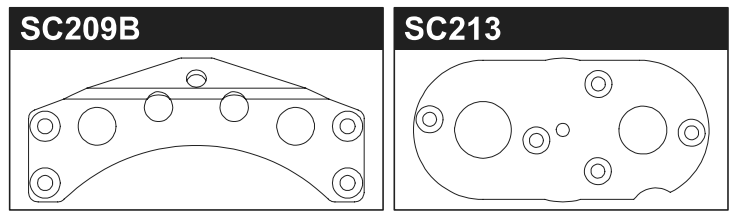

1708B	Color Antenna (Black/4pcs)	カラーアンテナ黒キャップ付き(4入)
92643	Snap Pin(4mm/10Pcs)	スナップピン(4mm/10P入)
1-E025	E-Ring(E2.5/10pcs)	Eリング(E2.5/10入)
1-E030	E-Ring(E3.0/10pcs)	Eリング(E3.0/10入)
1-E050	E-Ring(E5.0/10pcs)	Eリング(E5.0/10入)
1-N2620	Nut(M2.6x2.0/10pcs)	ナット(M2.6x2.0/10入)
1-N3024	Nut(M3x2.4/10pcs)	ナット(M3x2.4/10入)
1-N3033N	Nut(M3x3.3) Nylon (5pcs)	ナット(M3x3.3) ナイロン (5入)
1-N4032	Nut(M4x3.2) (5pcs)	ナット(M4x3.2/5入)
1-N4055N	Nut(M4x5.5) Nylon (5pcs)	ナット(M4x5.5) ナイロン (5入)
1-N4056FN	Nut(M4x5.6) Flanged Nylon (5pcs)	ナット(M4x5.6)フランジ ナイロン(5入)
1-S13005H	Button Screw(Hex/M3x5/10pcs)	ボタンビス(M3x5)(ヘックス/10入)
1-S13008H	Button Screw(Hex/M3x8/10pcs)	ボタンビス(M3x8)(ヘックス/10入)
1-S13018H	Button Screw(Hex/M3x18/10pcs)	ボタンビス(M3x18)(ヘックス/10入)
1-S13025H	Button Screw(Hex/M3x25/10pcs)	ボタンビス(M3x25)(ヘックス/10入)
1-S22608	Cap Screw(M2.6x8/5pcs)	キャップビス(M2.6x8/5入)
1-S22612	Cap Screw(M2.6x12/5pcs)	キャップビス(M2.6x12/5入)
1-S22616	Cap Screw(M2.6x16/5pcs)	キャップビス(M2.6x16/5入)
1-S32606H	Flat Head Screw (M2.6x6/10pcs)	サラビス(M2.6x6)(ヘックス/10入)
1-S32608H	Flat Head Screw (M2.6x8/10pcs)	サラビス(M2.6x8)(ヘックス/10入)
1-S33008H	Flat Head Screw(Hex/M3x8/10pcs)	サラビス(M3x8)(ヘックス/10入)
1-S33010H	Flat Head Screw(Hex/M3x10/10pcs)	サラビス(M3x10)(ヘックス/10入)
1-S33012H	Flat Head Screw(Hex/M3x12/10pcs)	サラビス(M3x12)(ヘックス/10入)
1-S33015H	Flat Head Screw(Hex/M3x15/10pcs)	サラビス(M3x15)(ヘックス/10入)
1-S53003	Set Screw(M3x3/10pcs)	セットビス(M3x3/10入)
BRG001	Shield Bearing(5x10x4)4Pcs	シールドベアリング(5x10x4)4入
BRG003	Shield Bearing(4x8x3)4Pcs	シールドベアリング(4x8x3)4入
BRG014	Shield Bearing(10x15x4)2Pcs	シールドベアリング(10x15x4) 2入
BRG022	Shield Bearing(6x10x3)2Pcs	シールドベアリング(6x10x3)2入
ORG03B	O-Ring(P3/Orange) 10Pcs	Oリング(P3/オレンジ) 10入り
ORG03BK	O-Ring(P3/Black)10Pcs	Oリング(P3/ブラック)10入

OT209	Shock Piston (OPTIMA)	ショックピストン
OT210R	Shock Plastic Parts (Red/OPTIMA)	ショックプラパーツ(レッド)
OT237R	Front Shock Case (Red/OPTIMA)	フロントショックケース(レッド)
OT239	Front Shock Shaft (2pcs/OPTIMA)	フロントショックシャフト
OT253	Shock Gasket 12mm (4pcs)	ショックガスケット 12mm(4入)
SC201	Main Chassis (Scorpion 2014)	メインシャシー
SC203B	Rear Sus Arm (Scorpion 2014)	リヤサスアーム
SC204	Front Lower Arm (Scorpion 2014)	フロントロアサスアーム
SC205	Gear Box (Scorpion 2014)	ギヤボックス
SC206B	Arm Shaft Block Set(Scorpion 2014)	アームシャフトブロックセット
SC207B	Steering Knuckle Set (Scorpion 2014)	ステアリングナックルセット
SC209B	Servo Saver Mount (Scorpion 2014)	サーボセイバーマウント
SC213	Motor Plate (Scorpion 2014)	モータープレート
SC215	Slipper Plate (2pcs/Scorpion 2014)	スリッパプレート
SC216B	Slipper Pad (2pcs/Scorpion 2014)	スリッパパッド
SC217B	Gasket & Screw Set (Scorpion 2014)	デフガスケットセット