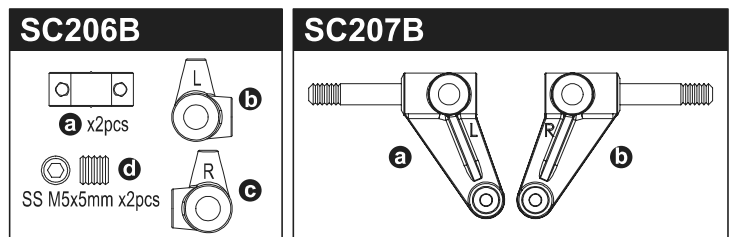

1708B	Color Antenna (Black/4pcs)	カラーアンテナ黒キャップ付き(4入)
92643	Snap Pin(4mm/10Pcs)	スナップピン(4mm/10P入)
1-E025	E-Ring(E2.5/10pcs)	Eリング(E2.5/10入)
1-E030	E-Ring(E3.0/10pcs)	Eリング(E3.0/10入)
1-E050	E-Ring(E5.0/10pcs)	Eリング(E5.0/10入)
1-N2620	Nut(M2.6x2.0/10pcs)	ナット(M2.6x2.0/10入)
1-N3024	Nut(M3x2.4/10pcs)	ナット(M3x2.4/10入)
1-N3033N	Nut(M3x3.3) Nylon (5pcs)	ナット(M3x3.3) ナイロン (5入)
1-N4032	Nut(M4x3.2) (5pcs)	ナット(M4x3.2/5入)
1-N4055N	Nut(M4x5.5) Nylon (5pcs)	ナット(M4x5.5) ナイロン (5入)
1-N4056FN	Nut(M4x5.6) Flanged Nylon (5pcs)	ナット(M4x5.6)フランジ ナイロン(5入)
1-S13005H	Button Screw(Hex/M3x5/10pcs)	ボタンビス(M3x5)(ヘックス/10入)
1-S13008H	Button Screw(Hex/M3x8/10pcs)	ボタンビス(M3x8)(ヘックス/10入)
1-S13018H	Button Screw(Hex/M3x18/10pcs)	ボタンビス(M3x18)(ヘックス/10入)
1-S13025H	Button Screw(Hex/M3x25/10pcs)	ボタンビス(M3x25)(ヘックス/10入)
1-S22608	Cap Screw(M2.6x8/5pcs)	キャップビス(M2.6x8/5入)
1-S22612	Cap Screw(M2.6x12/5pcs)	キャップビス(M2.6x12/5入)
1-S22616	Cap Screw(M2.6x16/5pcs)	キャップビス(M2.6x16/5入)
1-S32606H	Flat Head Screw (M2.6x6/10pcs)	サラビス(M2.6x6)(ヘックス/10入)
1-S32608H	Flat Head Screw (M2.6x8/10pcs)	サラビス(M2.6x8)(ヘックス/10入)
1-S33008H	Flat Head Screw(Hex/M3x8/10pcs)	サラビス(M3x8)(ヘックス/10入)
1-S33010H	Flat Head Screw(Hex/M3x10/10pcs)	サラビス(M3x10)(ヘックス/10入)
1-S33012H	Flat Head Screw(Hex/M3x12/10pcs)	サラビス(M3x12)(ヘックス/10入)
1-S33015H	Flat Head Screw(Hex/M3x15/10pcs)	サラビス(M3x15)(ヘックス/10入)
1-S53003	Set Screw(M3x3/10pcs)	セットビス(M3x3/10入)
BRG001	Shield Bearing(5x10x4)4Pcs	シールドベアリング(5x10x4)4入
BRG003	Shield Bearing(4x8x3)4Pcs	シールドベアリング(4x8x3)4入
BRG014	Shield Bearing(10x15x4)2Pcs	シールドベアリング(10x15x4) 2入
BRG022	Shield Bearing(6x10x3)2Pcs	シールドベアリング(6x10x3)2入
ORG03B	O-Ring(P3/Orange) 10Pcs	Oリング(P3/オレンジ) 10入り
ORG03BK	O-Ring(P3/Black)10Pcs	Oリング(P3/ブラック)10入

OT209	Shock Piston (OPTIMA)	ショックピストン
OT210R	Shock Plastic Parts (Red/OPTIMA)	ショックプラパーツ(レッド)
OT237R	Front Shock Case (Red/OPTIMA)	フロントショックケース(レッド)
OT239	Front Shock Shaft (2pcs/OPTIMA)	フロントショックシャフト
OT253	Shock Gasket 12mm (4pcs)	ショックガスケット 12mm(4入)
SC201	Main Chassis (Scorpion 2014)	メインシャシー
SC203B	Rear Sus Arm (Scorpion 2014)	リヤサスアーム
SC204	Front Lower Arm (Scorpion 2014)	フロントロアサスアーム
SC205	Gear Box (Scorpion 2014)	ギヤボックス
SC206B	Arm Shaft Block Set(Scorpion 2014)	アームシャフトブロックセット
SC207B	Steering Knuckle Set (Scorpion 2014)	ステアリングナックルセット
SC209B	Servo Saver Mount (Scorpion 2014)	サーボセイバーマウント
SC213	Motor Plate (Scorpion 2014)	モータープレート
SC215	Slipper Plate (2pcs/Scorpion 2014)	スリッパプレート
SC216B	Slipper Pad (2pcs/Scorpion 2014)	スリッパパッド
SC217B	Gasket & Screw Set (Scorpion 2014)	デフガスケットセット