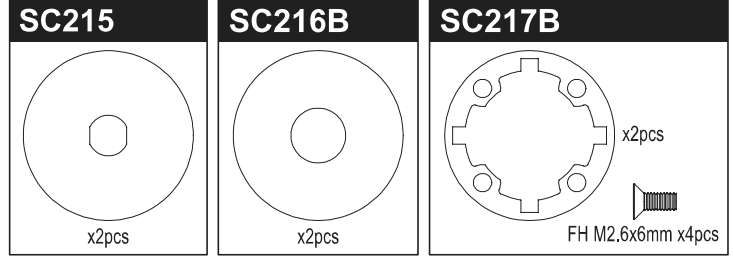

1708B	Color Antenna (Black/4pcs)	カラーアンテナ黒キャップ付き(4入)
92643	Snap Pin(4mm/10Pcs)	スナップピン(4mm/10P入)
1-E025	E-Ring(E2.5/10pcs)	Eリング(E2.5/10入)
1-E030	E-Ring(E3.0/10pcs)	Eリング(E3.0/10入)
1-E050	E-Ring(E5.0/10pcs)	Eリング(E5.0/10入)
1-N2620	Nut(M2.6x2.0/10pcs)	ナット(M2.6x2.0/10入)
1-N3024	Nut(M3x2.4/10pcs)	ナット(M3x2.4/10入)
1-N3033N	Nut(M3x3.3) Nylon (5pcs)	ナット(M3x3.3) ナイロン (5入)
1-N4032	Nut(M4x3.2) (5pcs)	ナット(M4x3.2/5入)
1-N4055N	Nut(M4x5.5) Nylon (5pcs)	ナット(M4x5.5) ナイロン (5入)
1-N4056FN	Nut(M4x5.6) Flanged Nylon (5pcs)	ナット(M4x5.6)フランジ ナイロン(5入)
1-S13005H	Button Screw(Hex/M3x5/10pcs)	ボタンビス(M3x5)(ヘックス/10入)
1-S13008H	Button Screw(Hex/M3x8/10pcs)	ボタンビス(M3x8)(ヘックス/10入)
1-S13018H	Button Screw(Hex/M3x18/10pcs)	ボタンビス(M3x18)(ヘックス/10入)
1-S13025H	Button Screw(Hex/M3x25/10pcs)	ボタンビス(M3x25)(ヘックス/10入)
1-S22608	Cap Screw(M2.6x8/5pcs)	キャップビス(M2.6x8/5入)
1-S22612	Cap Screw(M2.6x12/5pcs)	キャップビス(M2.6x12/5入)
1-S22616	Cap Screw(M2.6x16/5pcs)	キャップビス(M2.6x16/5入)
1-S32606H	Flat Head Screw (M2.6x6/10pcs)	サラビス(M2.6x6)(ヘックス/10入)
1-S32608H	Flat Head Screw (M2.6x8/10pcs)	サラビス(M2.6x8)(ヘックス/10入)
1-S33008H	Flat Head Screw(Hex/M3x8/10pcs)	サラビス(M3x8)(ヘックス/10入)
1-S33010H	Flat Head Screw(Hex/M3x10/10pcs)	サラビス(M3x10)(ヘックス/10入)
1-S33012H	Flat Head Screw(Hex/M3x12/10pcs)	サラビス(M3x12)(ヘックス/10入)
1-S33015H	Flat Head Screw(Hex/M3x15/10pcs)	サラビス(M3x15)(ヘックス/10入)
1-S53003	Set Screw(M3x3/10pcs)	セットビス(M3x3/10入)
BRG001	Shield Bearing(5x10x4)4Pcs	シールドベアリング(5x10x4)4入
BRG003	Shield Bearing(4x8x3)4Pcs	シールドベアリング(4x8x3)4入
BRG014	Shield Bearing(10x15x4)2Pcs	シールドベアリング(10x15x4) 2入
BRG022	Shield Bearing(6x10x3)2Pcs	シールドベアリング(6x10x3)2入
ORG03B	O-Ring(P3/Orange) 10Pcs	Oリング(P3/オレンジ) 10入り
ORG03BK	O-Ring(P3/Black)10Pcs	Oリング(P3/ブラック)10入

OT209	Shock Piston (OPTIMA)	ショックピストン
OT210R	Shock Plastic Parts (Red/OPTIMA)	ショックプラパーツ(レッド)
OT237R	Front Shock Case (Red/OPTIMA)	フロントショックケース(レッド)
OT239	Front Shock Shaft (2pcs/OPTIMA)	フロントショックシャフト
OT253	Shock Gasket 12mm (4pcs)	ショックガスケット 12mm(4入)
SC201	Main Chassis (Scorpion 2014)	メインシャシー
SC203B	Rear Sus Arm (Scorpion 2014)	リヤサスアーム
SC204	Front Lower Arm (Scorpion 2014)	フロントロアサスアーム
SC205	Gear Box (Scorpion 2014)	ギヤボックス
SC206B	Arm Shaft Block Set(Scorpion 2014)	アームシャフトブロックセット
SC207B	Steering Knuckle Set (Scorpion 2014)	ステアリングナックルセット
SC209B	Servo Saver Mount (Scorpion 2014)	サーボセイバーマウント
SC213	Motor Plate (Scorpion 2014)	モータープレート
SC215	Slipper Plate (2pcs/Scorpion 2014)	スリッパプレート
SC216B	Slipper Pad (2pcs/Scorpion 2014)	スリッパパッド
SC217B	Gasket & Screw Set (Scorpion 2014)	デフガスケットセット