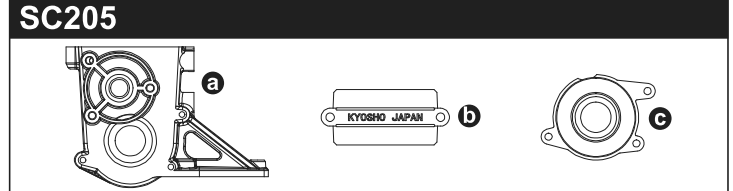

1708B	Color Antenna (Black/4pcs)	カラーアンテナ黒キャップ付き(4入)
92643	Snap Pin(4mm/10Pcs)	スナップピン(4mm/10P入)
1-E025	E-Ring(E2.5/10pcs)	Eリング(E2.5/10入)
1-E030	E-Ring(E3.0/10pcs)	Eリング(E3.0/10入)
1-E050	E-Ring(E5.0/10pcs)	Eリング(E5.0/10入)
1-N2620	Nut(M2.6x2.0/10pcs)	ナット(M2.6x2.0/10入)
1-N3024	Nut(M3x2.4/10pcs)	ナット(M3x2.4/10入)
1-N3033N	Nut(M3x3.3) Nylon (5pcs)	ナット(M3x3.3) ナイロン (5入)
1-N4032	Nut(M4x3.2) (5pcs)	ナット(M4x3.2/5入)
1-N4055N	Nut(M4x5.5) Nylon (5pcs)	ナット(M4x5.5) ナイロン (5入)
1-N4056FN	Nut(M4x5.6) Flanged Nylon (5pcs)	ナット(M4x5.6)フランジ ナイロン(5入)
1-S13005H	Button Screw(Hex/M3x5/10pcs)	ボタンビス(M3x5)(ヘックス/10入)
1-S13008H	Button Screw(Hex/M3x8/10pcs)	ボタンビス(M3x8)(ヘックス/10入)
1-S13018H	Button Screw(Hex/M3x18/10pcs)	ボタンビス(M3x18)(ヘックス/10入)
1-S13025H	Button Screw(Hex/M3x25/10pcs)	ボタンビス(M3x25)(ヘックス/10入)
1-S22608	Cap Screw(M2.6x8/5pcs)	キャップビス(M2.6x8/5入)
1-S22612	Cap Screw(M2.6x12/5pcs)	キャップビス(M2.6x12/5入)
1-S22616	Cap Screw(M2.6x16/5pcs)	キャップビス(M2.6x16/5入)
1-S32606H	Flat Head Screw (M2.6x6/10pcs)	サラビス(M2.6x6)(ヘックス/10入)
1-S32608H	Flat Head Screw (M2.6x8/10pcs)	サラビス(M2.6x8)(ヘックス/10入)
1-S33008H	Flat Head Screw(Hex/M3x8/10pcs)	サラビス(M3x8)(ヘックス/10入)
1-S33010H	Flat Head Screw(Hex/M3x10/10pcs)	サラビス(M3x10)(ヘックス/10入)
1-S33012H	Flat Head Screw(Hex/M3x12/10pcs)	サラビス(M3x12)(ヘックス/10入)
1-S33015H	Flat Head Screw(Hex/M3x15/10pcs)	サラビス(M3x15)(ヘックス/10入)
1-S53003	Set Screw(M3x3/10pcs)	セットビス(M3x3/10入)
BRG001	Shield Bearing(5x10x4)4Pcs	シールドベアリング(5x10x4)4入
BRG003	Shield Bearing(4x8x3)4Pcs	シールドベアリング(4x8x3)4入
BRG014	Shield Bearing(10x15x4)2Pcs	シールドベアリング(10x15x4) 2入
BRG022	Shield Bearing(6x10x3)2Pcs	シールドベアリング(6x10x3)2入
ORG03B	O-Ring(P3/Orange) 10Pcs	Oリング(P3/オレンジ) 10入り
ORG03BK	O-Ring(P3/Black)10Pcs	Oリング(P3/ブラック)10入

OT209	Shock Piston (OPTIMA)	ショックピストン
OT210R	Shock Plastic Parts (Red/OPTIMA)	ショックプラパーツ(レッド)
OT237R	Front Shock Case (Red/OPTIMA)	フロントショックケース(レッド)
OT239	Front Shock Shaft (2pcs/OPTIMA)	フロントショックシャフト
OT253	Shock Gasket 12mm (4pcs)	ショックガスケット 12mm(4入)
SC201	Main Chassis (Scorpion 2014)	メインシャシー
SC203B	Rear Sus Arm (Scorpion 2014)	リヤサスアーム
SC204	Front Lower Arm (Scorpion 2014)	フロントロアサスアーム
SC205	Gear Box (Scorpion 2014)	ギヤボックス
SC206B	Arm Shaft Block Set(Scorpion 2014)	アームシャフトブロックセット
SC207B	Steering Knuckle Set (Scorpion 2014)	ステアリングナックルセット
SC209B	Servo Saver Mount (Scorpion 2014)	サーボセイバーマウント
SC213	Motor Plate (Scorpion 2014)	モータープレート
SC215	Slipper Plate (2pcs/Scorpion 2014)	スリッパプレート
SC216B	Slipper Pad (2pcs/Scorpion 2014)	スリッパパッド
SC217B	Gasket & Screw Set (Scorpion 2014)	デフガスケットセット