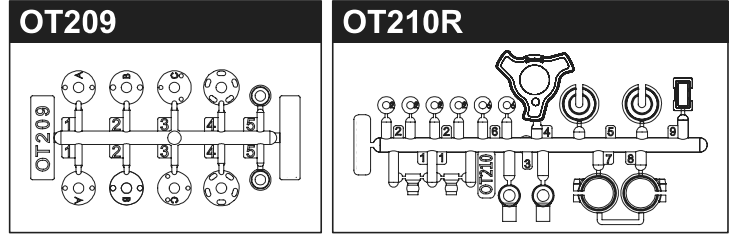

1708B	Color Antenna (Black/4pcs)	カラーアンテナ黒キャップ付き(4入)
92643	Snap Pin(4mm/10Pcs)	スナップピン(4mm/10P入)
1-E025	E-Ring(E2.5/10pcs)	Eリング(E2.5/10入)
1-E030	E-Ring(E3.0/10pcs)	Eリング(E3.0/10入)
1-E050	E-Ring(E5.0/10pcs)	Eリング(E5.0/10入)
1-N2620	Nut(M2.6x2.0/10pcs)	ナット(M2.6x2.0/10入)
1-N3024	Nut(M3x2.4/10pcs)	ナット(M3x2.4/10入)
1-N3033N	Nut(M3x3.3) Nylon (5pcs)	ナット(M3x3.3) ナイロン (5入)
1-N4032	Nut(M4x3.2) (5pcs)	ナット(M4x3.2/5入)
1-N4055N	Nut(M4x5.5) Nylon (5pcs)	ナット(M4x5.5) ナイロン (5入)
1-N4056FN	Nut(M4x5.6) Flanged Nylon (5pcs)	ナット(M4x5.6)フランジ ナイロン(5入)
1-S13005H	Button Screw(Hex/M3x5/10pcs)	ボタンビス(M3x5)(ヘックス/10入)
1-S13008H	Button Screw(Hex/M3x8/10pcs)	ボタンビス(M3x8)(ヘックス/10入)
1-S13018H	Button Screw(Hex/M3x18/10pcs)	ボタンビス(M3x18)(ヘックス/10入)
1-S13025H	Button Screw(Hex/M3x25/10pcs)	ボタンビス(M3x25)(ヘックス/10入)
1-S22608	Cap Screw(M2.6x8/5pcs)	キャップビス(M2.6x8/5入)
1-S22612	Cap Screw(M2.6x12/5pcs)	キャップビス(M2.6x12/5入)
1-S22616	Cap Screw(M2.6x16/5pcs)	キャップビス(M2.6x16/5入)
1-S32606H	Flat Head Screw (M2.6x6/10pcs)	サラビス(M2.6x6)(ヘックス/10入)
1-S32608H	Flat Head Screw (M2.6x8/10pcs)	サラビス(M2.6x8)(ヘックス/10入)
1-S33008H	Flat Head Screw(Hex/M3x8/10pcs)	サラビス(M3x8)(ヘックス/10入)
1-S33010H	Flat Head Screw(Hex/M3x10/10pcs)	サラビス(M3x10)(ヘックス/10入)
1-S33012H	Flat Head Screw(Hex/M3x12/10pcs)	サラビス(M3x12)(ヘックス/10入)
1-S33015H	Flat Head Screw(Hex/M3x15/10pcs)	サラビス(M3x15)(ヘックス/10入)
1-S53003	Set Screw(M3x3/10pcs)	セットビス(M3x3/10入)
BRG001	Shield Bearing(5x10x4)4Pcs	シールドベアリング(5x10x4)4入
BRG003	Shield Bearing(4x8x3)4Pcs	シールドベアリング(4x8x3)4入
BRG014	Shield Bearing(10x15x4)2Pcs	シールドベアリング(10x15x4) 2入
BRG022	Shield Bearing(6x10x3)2Pcs	シールドベアリング(6x10x3)2入
ORG03B	O-Ring(P3/Orange) 10Pcs	Oリング(P3/オレンジ) 10入り
ORG03BK	O-Ring(P3/Black)10Pcs	Oリング(P3/ブラック)10入

OT209	Shock Piston (OPTIMA)	ショックピストン
OT210R	Shock Plastic Parts (Red/OPTIMA)	ショックプラパーツ(レッド)
OT237R	Front Shock Case (Red/OPTIMA)	フロントショックケース(レッド)
OT239	Front Shock Shaft (2pcs/OPTIMA)	フロントショックシャフト
OT253	Shock Gasket 12mm (4pcs)	ショックガスケット 12mm(4入)
SC201	Main Chassis (Scorpion 2014)	メインシャシー
SC203B	Rear Sus Arm (Scorpion 2014)	リヤサスアーム
SC204	Front Lower Arm (Scorpion 2014)	フロントロアサスアーム
SC205	Gear Box (Scorpion 2014)	ギヤボックス
SC206B	Arm Shaft Block Set(Scorpion 2014)	アームシャフトブロックセット
SC207B	Steering Knuckle Set (Scorpion 2014)	ステアリングナックルセット
SC209B	Servo Saver Mount (Scorpion 2014)	サーボセイバーマウント
SC213	Motor Plate (Scorpion 2014)	モータープレート
SC215	Slipper Plate (2pcs/Scorpion 2014)	スリッパプレート
SC216B	Slipper Pad (2pcs/Scorpion 2014)	スリッパパッド
SC217B	Gasket & Screw Set (Scorpion 2014)	デフガスケットセット