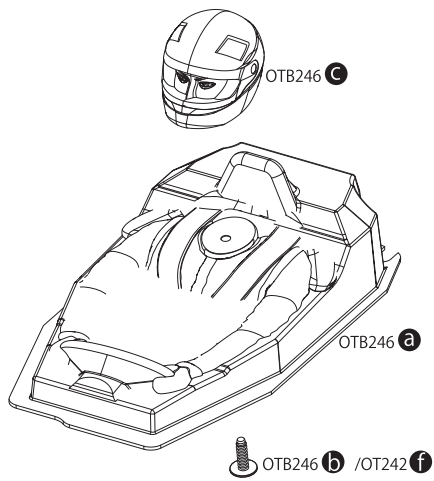

分解图 / EXPLODED VIEW

R

分解图 / EXPLODED VIEW

Front

Rear

Gear Ratio Chart

Pinion		Pinion	
16T	14.43	24T	9.62
17T	13.58	25T	9.24
18T	12.83	26T	8.88
19T	12.15	27T	8.55
20T	11.55	28T	8.25
21T	11	29T	7.96
22T	10.5	30T	7.7
23T	10.04	31T	7.45