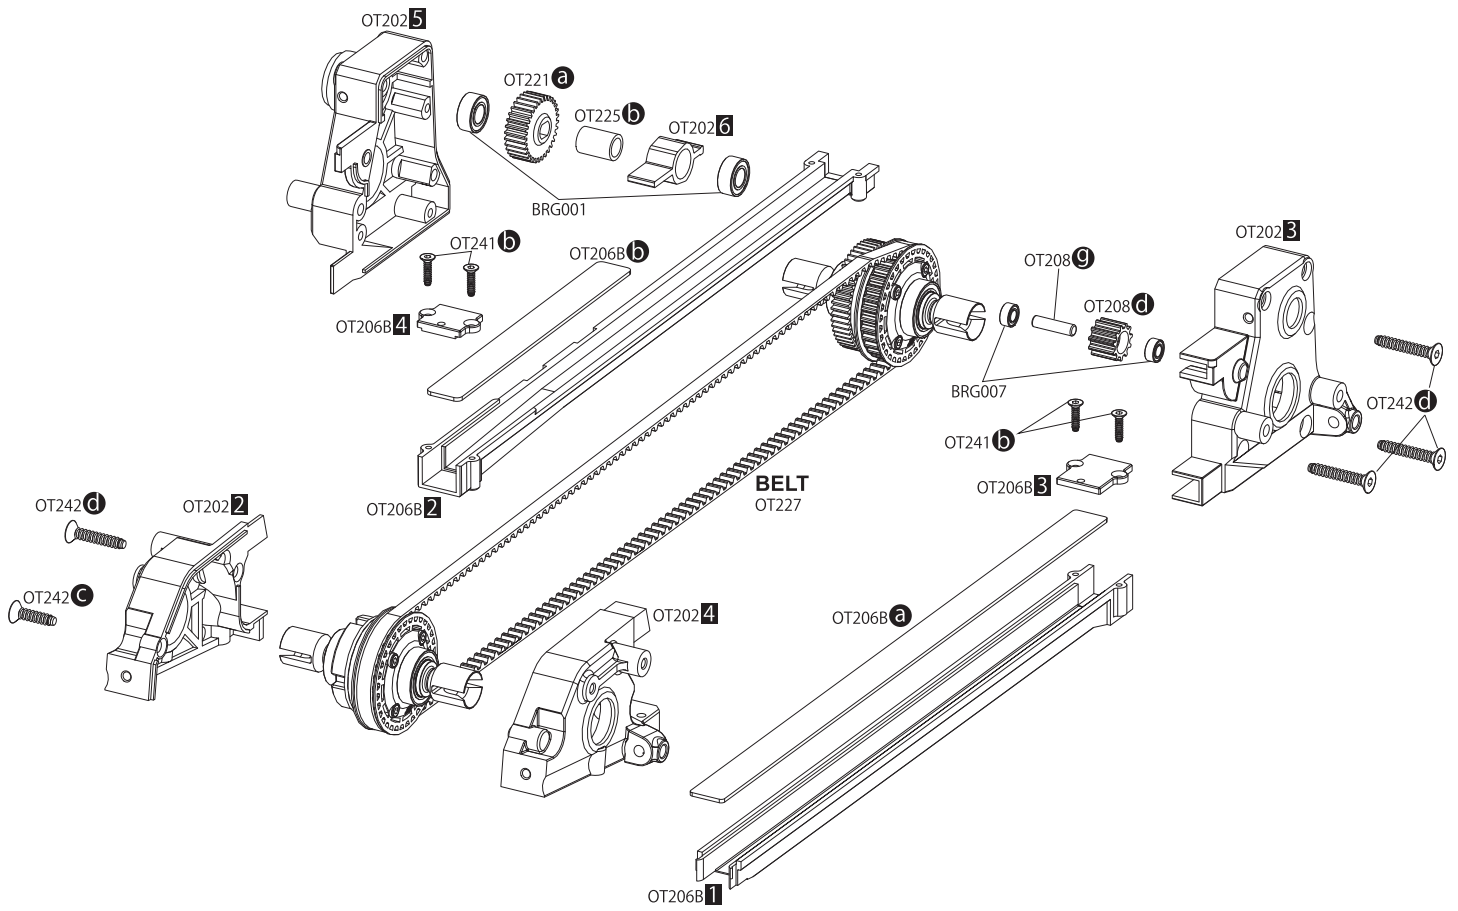

分解图 / EXPLODED VIEW

R

分解图 / EXPLODED VIEW

Front

Rear

Gear Ratio Chart

Pinion		Pinion	
16T	14.43	24T	9.62
17T	13.58	25T	9.24
18T	12.83	26T	8.88
19T	12.15	27T	8.55
20T	11.55	28T	8.25
21T	11	29T	7.96
22T	10.5	30T	7.7
23T	10.04	31T	7.45

← Kit std