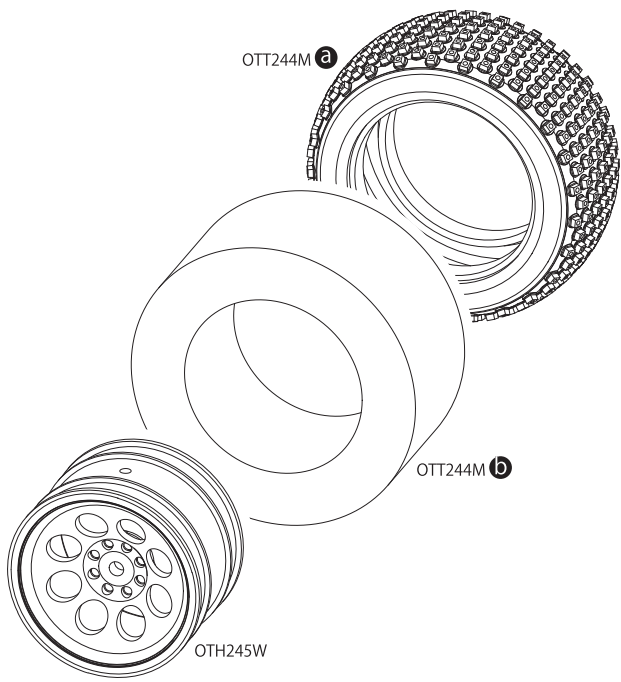

分解图 / EXPLODED VIEW

R

分解图 / EXPLODED VIEW

Front

Rear

Gear Ratio Chart

Pinion		Pinion	
16T	14.43	24T	9.62
17T	13.58	25T	9.24
18T	12.83	26T	8.88
19T	12.15	27T	8.55
20T	11.55	28T	8.25
21T	11	29T	7.96
22T	10.5	30T	7.7
23T	10.04	31T	7.45

← Kit std