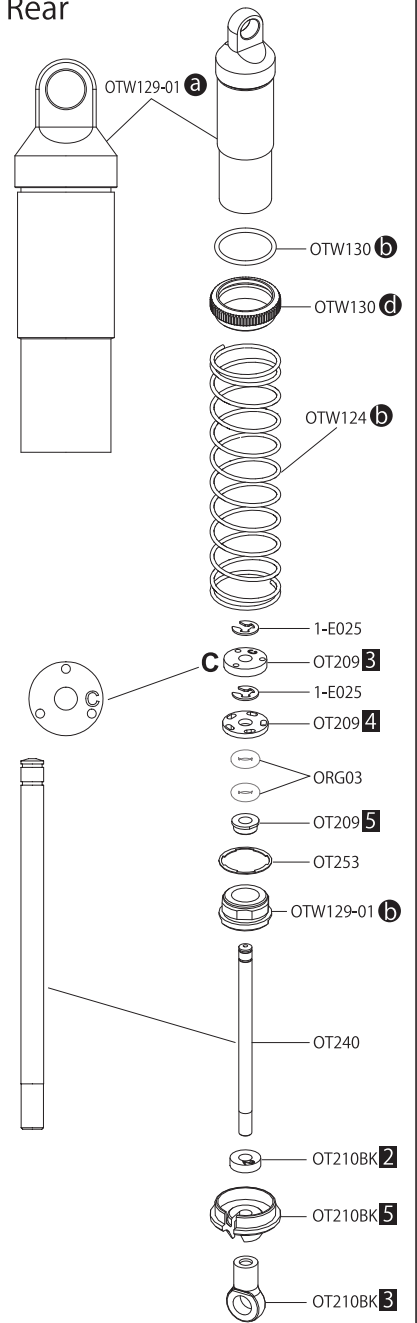

分解图 / EXPLODED VIEW

R

分解图 / EXPLODED VIEW

Front

Rear

Gear Ratio Chart

Pinion		Pinion	
16T	14.43	24T	9.62
17T	13.58	25T	9.24
18T	12.83	26T	8.88
19T	12.15	27T	8.55
20T	11.55	28T	8.25
21T	11	29T	7.96
22T	10.5	30T	7.7
23T	10.04	31T	7.45

← Kit std