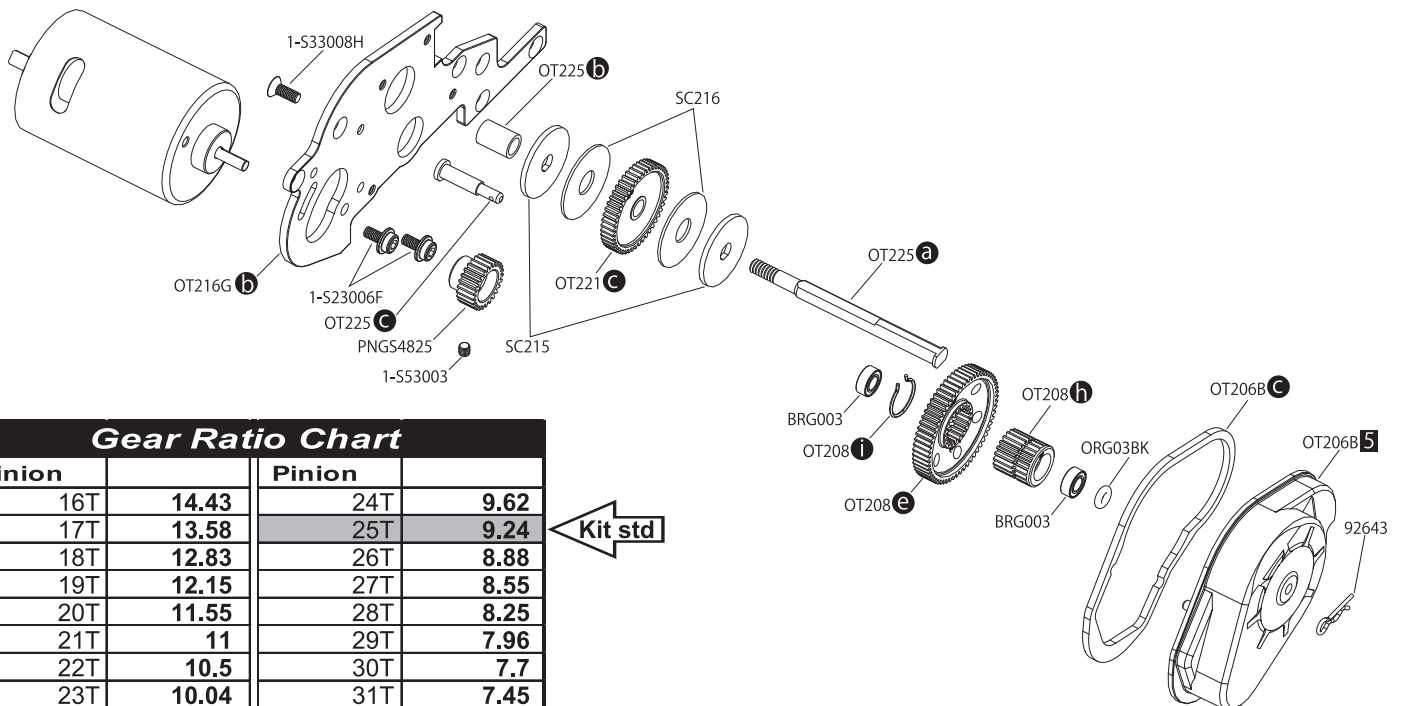

分解图 / EXPLODED VIEW

R

分解图 / EXPLODED VIEW

Front

Rear

Gear Ratio Chart

Pinion		Pinion	
16T	14.43	24T	9.62
17T	13.58	25T	9.24
18T	12.83	26T	8.88
19T	12.15	27T	8.55
20T	11.55	28T	8.25
21T	11	29T	7.96
22T	10.5	30T	7.7
23T	10.04	31T	7.45

← Kit std