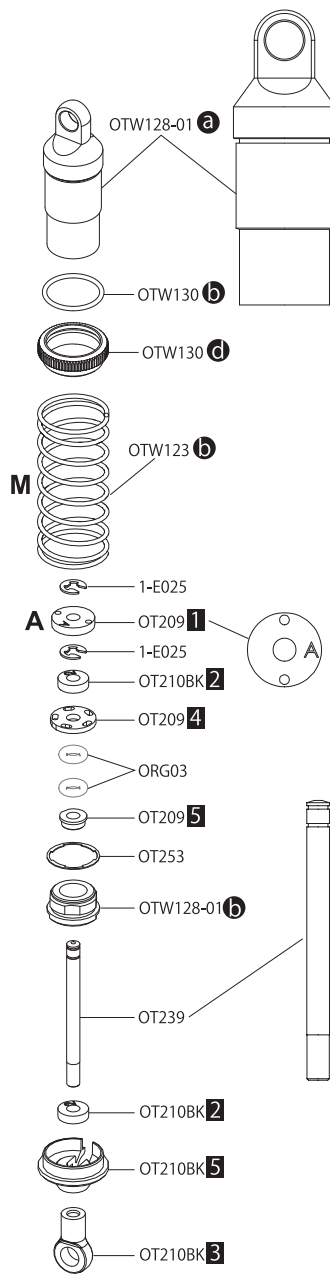

分解图 / EXPLODED VIEW

R

分解图 / EXPLODED VIEW

Front

Rear

Gear Ratio Chart

Pinion		Pinion	
16T	14.43	24T	9.62
17T	13.58	25T	9.24
18T	12.83	26T	8.88
19T	12.15	27T	8.55
20T	11.55	28T	8.25
21T	11	29T	7.96
22T	10.5	30T	7.7
23T	10.04	31T	7.45

← Kit std