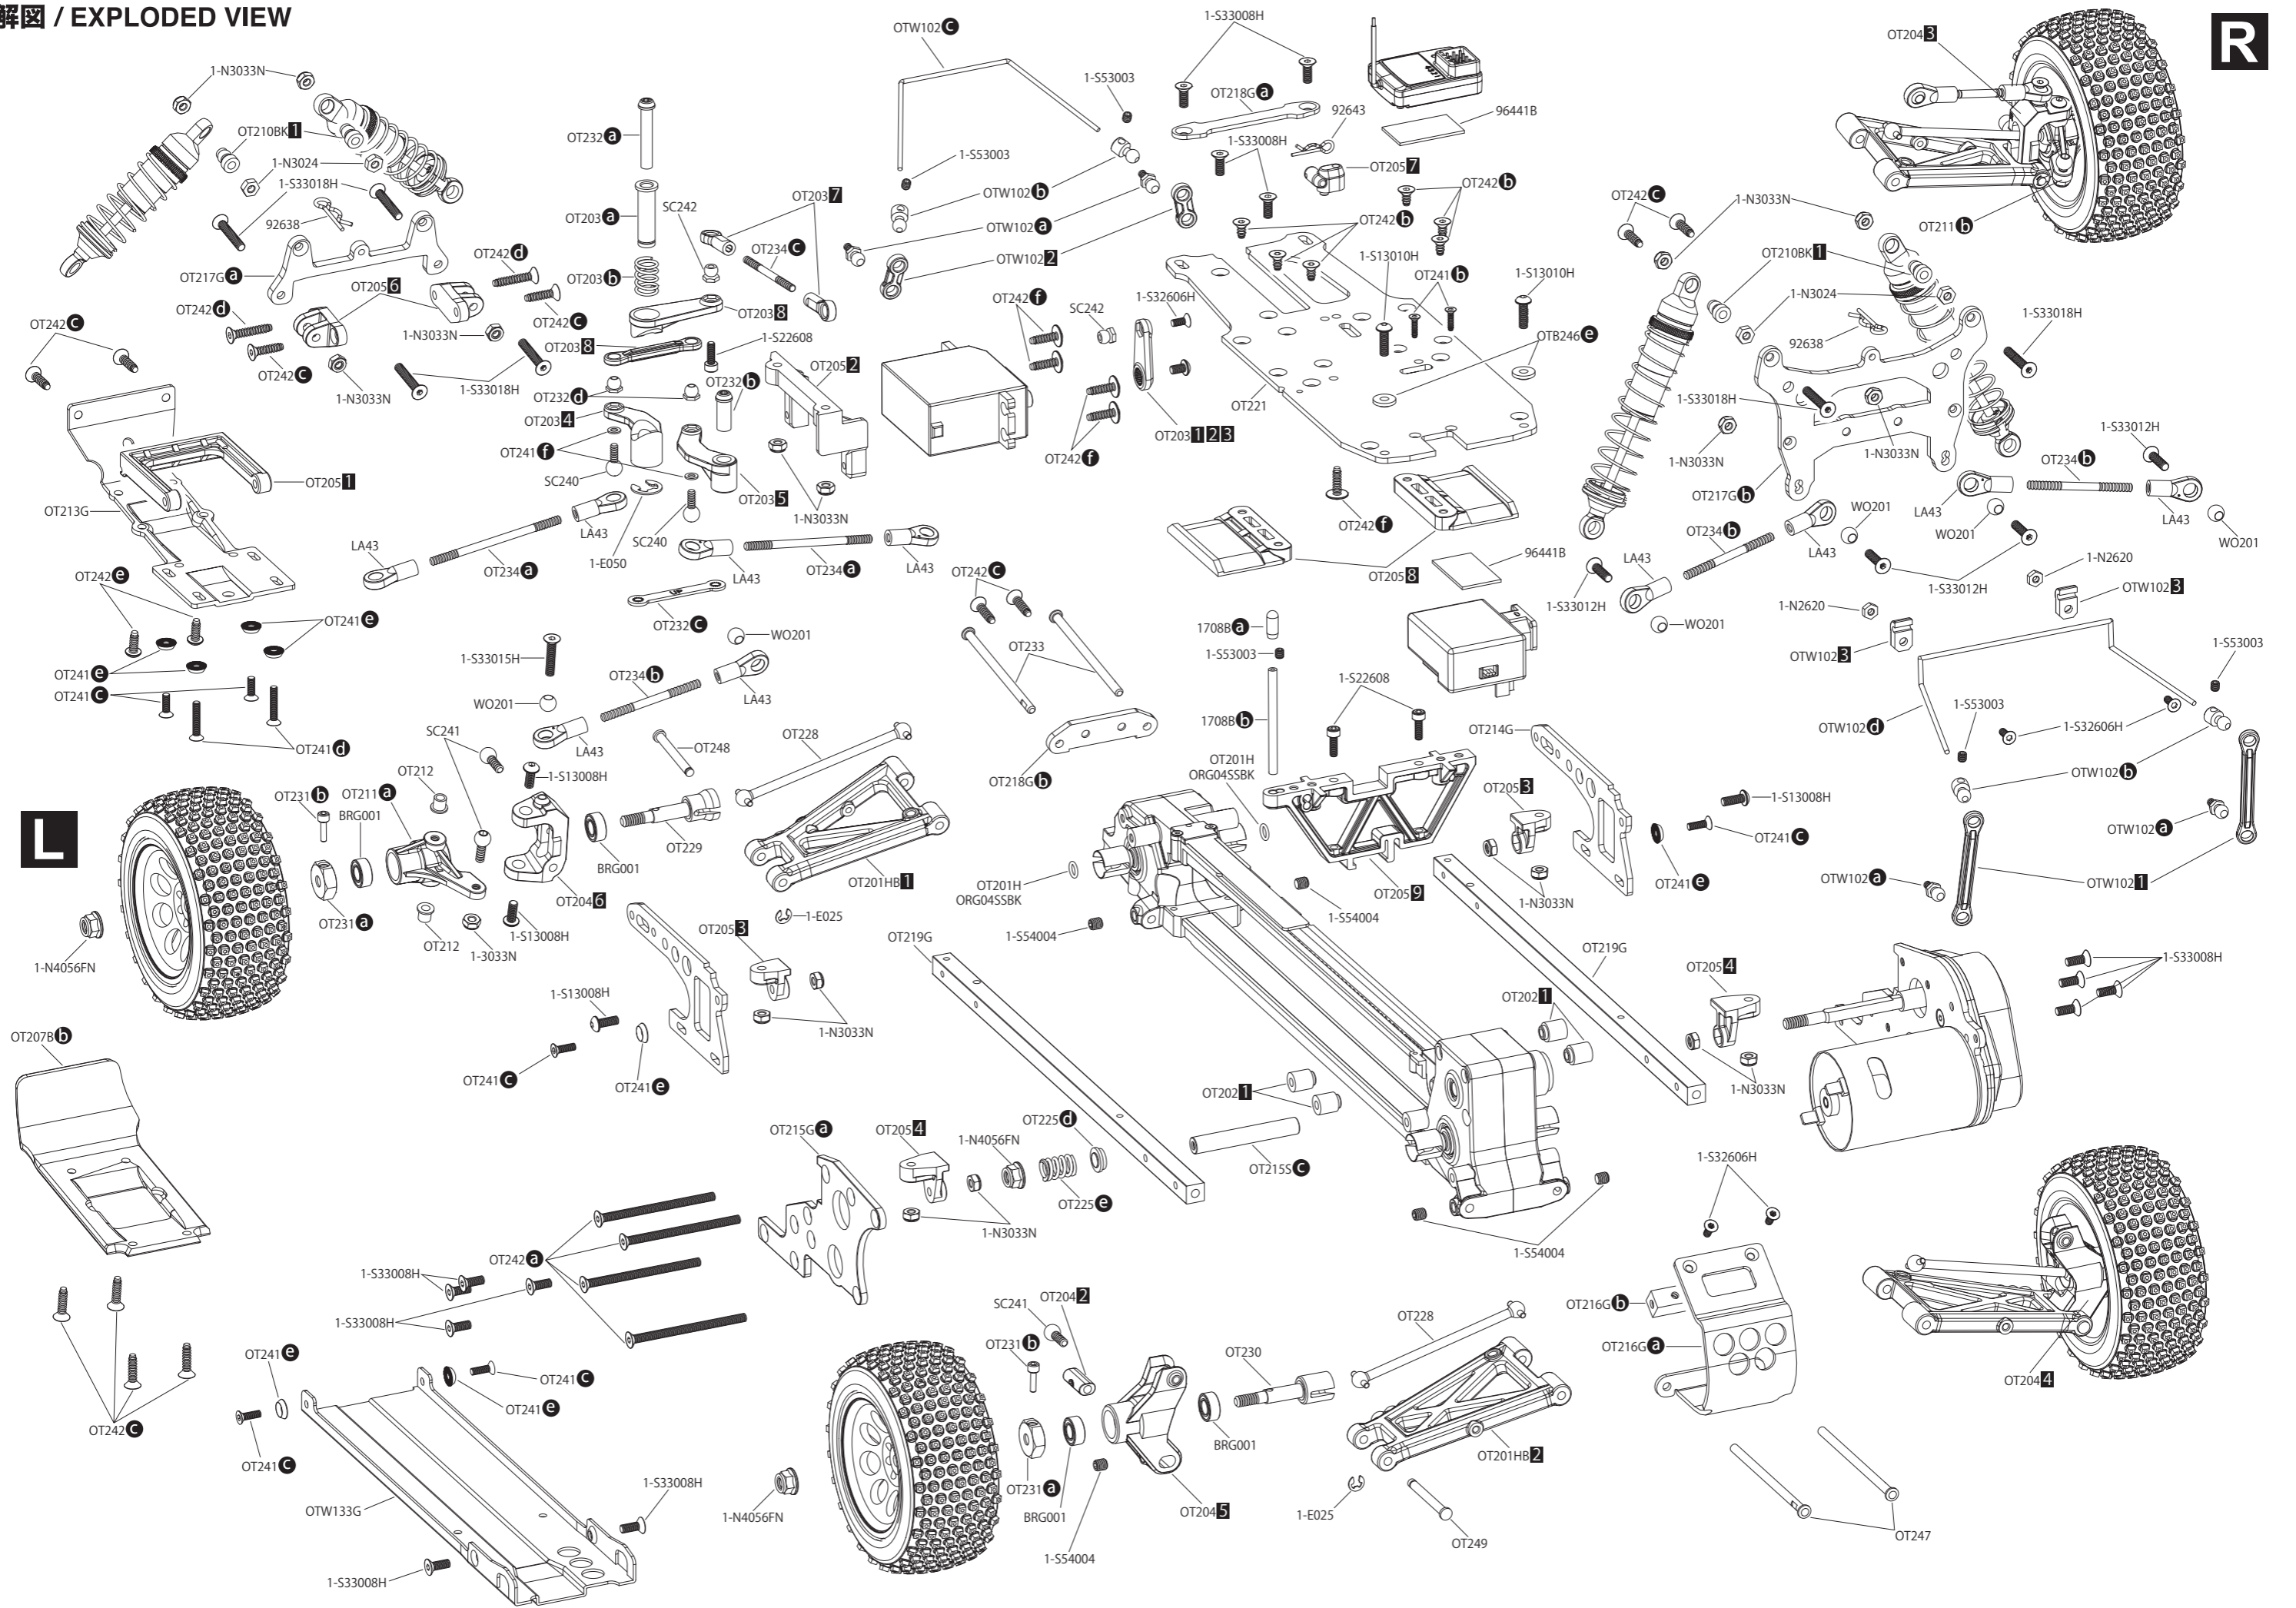

分解图 / EXPLODED VIEW

R

分解图 / EXPLODED VIEW

Front

Rear

Gear Ratio Chart

Pinion		Pinion	
16T	14.43	24T	9.62
17T	13.58	25T	9.24
18T	12.83	26T	8.88
19T	12.15	27T	8.55
20T	11.55	28T	8.25
21T	11	29T	7.96
22T	10.5	30T	7.7
23T	10.04	31T	7.45

← Kit std