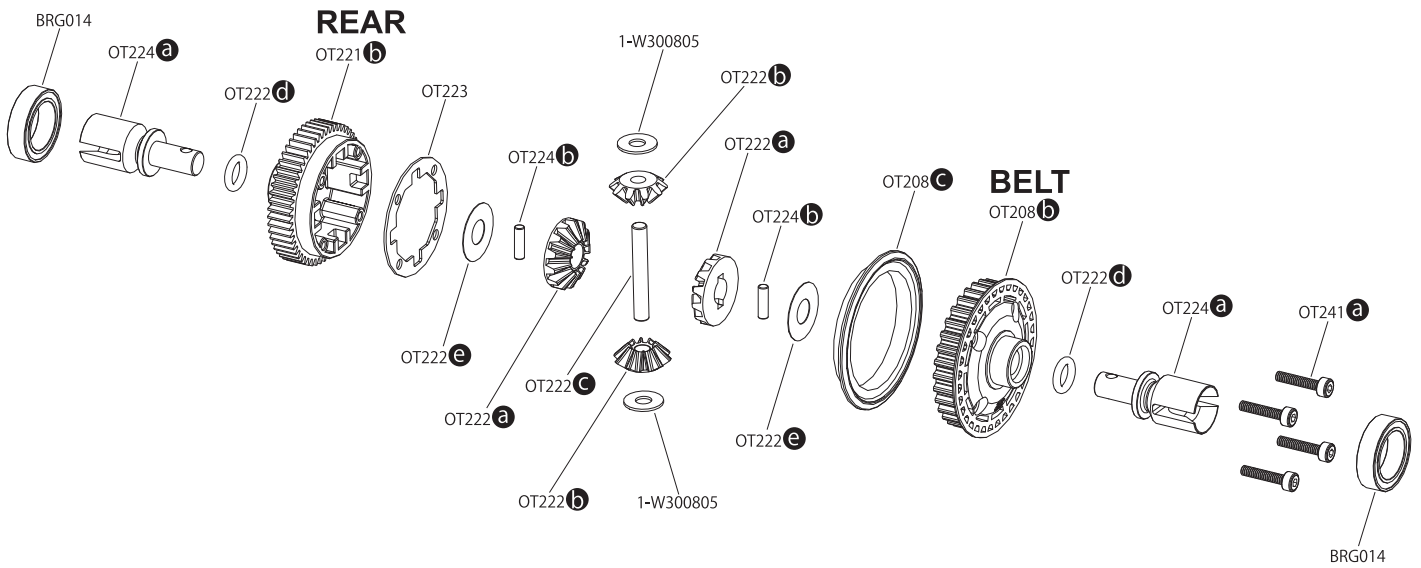

分解图 / EXPLODED VIEW

R

分解图 / EXPLODED VIEW

Front

Rear

Gear Ratio Chart

Pinion		Pinion	
16T	14.43	24T	9.62
17T	13.58	25T	9.24
18T	12.83	26T	8.88
19T	12.15	27T	8.55
20T	11.55	28T	8.25
21T	11	29T	7.96
22T	10.5	30T	7.7
23T	10.04	31T	7.45

← Kit std