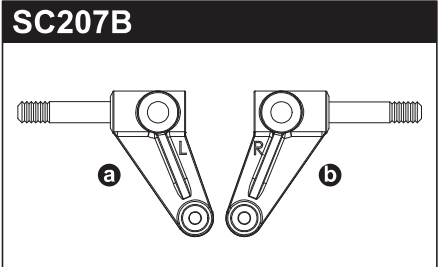

1708B	Color Antenna (Black/4pcs)	カラーアンテナ黒キャップ付き(4入)
92643	Snap Pin (4mm/10pcs)	スナップピン(4mm/10入)
1-E020	E-Ring (E2.0/10pcs)	Eリング(E2.0/10入)
1-E030	E-Ring (E3.0/10pcs)	Eリング(E3.0/10入)
1-E050	E-Ring (E5.0/10pcs)	Eリング(E5.0/10入)
1-N2620	Nut (M2.6x2.0/10pcs)	ナット(M2.6x2.0/10入)
1-N3024	Nut (M3x2.4/10pcs)	ナット(M3x2.4/10入)
1-N4032	Nut (M4x3.2/10pcs)	ナット(M4x3.2/10入)
1-N3033N	Nut (M3x3.3) Nylon (5pcs)	ナット(M3x3.3) ナイロン (5入)
1-N4055N	Nut (M4x5.5) Nylon (5pcs)	ナット(M4x5.5) ナイロン (5入)
1-N4056FN	Nut (M4x5.6) Flanged Nylon (5pcs)	ナット(M4x5.6) フランジナイロン(5入)
1-S53003	Set Screw (M3x3/10pcs)	セットビス(M3x3/10入)
1-S13008H	Button Screw (Hex/M3x8/10pcs)	ボタンビス(M3x8)(ヘックス/10入)
1-S13012H	Button Screw (Hex/M3x12/10pcs)	ボタンビス(M3x12)(ヘックス/10入)
1-S13015H	Button Screw (Hex/M3x15/10pcs)	ボタンビス(M3x15)(ヘックス/10入)
1-S22608	Cap Screw (M2.6x8/5pcs)	キャップビス(M2.6x8/5入)
1-S22612	Cap Screw (M2.6x12/5pcs)	キャップビス(M2.6x12/5入)
1-S22616	Cap Screw (M2.6x16/5pcs)	キャップビス(M2.6x16/5入)
1-S32606H	Flat Head Screw (M2.6x6/10pcs)	サラビス(M2.6x6)(ヘックス/10入)
1-S33008H	Flat Head Screw (Hex/M3x8/10pcs)	サラビス(M3x8)(ヘックス/10入)
1-S33012H	Flat Head Screw (Hex/M3x12/10pcs)	サラビス(M3x12)(ヘックス/10入)
1-S33015H	Flat Head Screw (Hex/M3x15/10pcs)	サラビス(M3x15)(ヘックス/10入)
BRG001	Shield Bearing (5x10x4)4pcs	シールドベアリング(5x10x4)4入
BRG003	Shield Bearing (4x8x3)4pcs	シールドベアリング(4x8x3)4入
BRG014	Shield Bearing (10x15x4)2pcs	シールドベアリング(10x15x4)2入
BRG022	Shield Bearing (6x10x3)2pcs	シールドベアリング(6x10x3)2入
ORG03B	O-Ring (P3/Orange) 10pcs	Oリング(P3/オレンジ) 10入
ORG03BK	O-Ring (P3/Black) 10pcs	Oリング(P3/ブラック) 10入

SC201	Main Chassis (Scorpion 2014)	メインシャーシ(スコロピオン 2014)
SC202	Roll Bar (Scorpion 2014)	ロールバー(スコロピオン 2014)
SC203B	Rear Sus Arm (Scorpion 2014)	リアサスアーム(スコロピオン 2014)
SC204	Front Lower Arm (Scorpion 2014)	フロントロアサスアーム(スコロピオン 2014)
SC205	Gear Box (Scorpion 2014)	ギヤボックス(スコロピオン 2014)
SC206B	Arm Shaft Block Set(Scorpion 2014)	アームシャフトブロックセット(スコロピオン 2014)
SC207B	Steering Knuckle Set (Scorpion 2014)	ステアリングナックルセット(スコロピオン 2014)
SC208	Front Shock Stay (Scorpion 2014)	フロントショックステー(スコロピオン 2014)
SC209B	Servo Saver Mount (Scorpion 2014)	サーボセイバーマウント(スコロピオン 2014)
SC210	Rear Sus Plate (Scorpion 2014)	リアサスプレート(スコロピオン 2014)
SC211	Rear Shock Stay (Scorpion 2014)	リアショックステー(スコロピオン 2014)
SC212B	Gear Box Mount (Scorpion 2014)	ギヤボックスマウント(スコロピオン 2014)
SC213	Motor Plate (Scorpion 2014)	モータープレート(スコロピオン 2014)
SC214B	Top Plate (Scorpion 2014)	トッププレート(スコロピオン 2014)