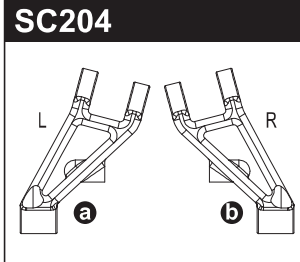

1708B	Color Antenna (Black/4pcs)	カラーアンテナ黒キャップ付き(4入)
92643	Snap Pin (4mm/10pcs)	スナップピン(4mm/10入)
1-E020	E-Ring (E2.0/10pcs)	Eリング(E2.0/10入)
1-E030	E-Ring (E3.0/10pcs)	Eリング(E3.0/10入)
1-E050	E-Ring (E5.0/10pcs)	Eリング(E5.0/10入)
1-N2620	Nut (M2.6x2.0/10pcs)	ナット(M2.6x2.0/10入)
1-N3024	Nut (M3x2.4/10pcs)	ナット(M3x2.4/10入)
1-N4032	Nut (M4x3.2/10pcs)	ナット(M4x3.2/10入)
1-N3033N	Nut (M3x3.3) Nylon (5pcs)	ナット(M3x3.3) ナイロン (5入)
1-N4055N	Nut (M4x5.5) Nylon (5pcs)	ナット(M4x5.5) ナイロン (5入)
1-N4056FN	Nut (M4x5.6) Flanged Nylon (5pcs)	ナット(M4x5.6) フランジナイロン(5入)
1-S53003	Set Screw (M3x3/10pcs)	セットビス(M3x3/10入)
1-S13008H	Button Screw (Hex/M3x8/10pcs)	ボタンビス(M3x8)(ヘックス/10入)
1-S13012H	Button Screw (Hex/M3x12/10pcs)	ボタンビス(M3x12)(ヘックス/10入)
1-S13015H	Button Screw (Hex/M3x15/10pcs)	ボタンビス(M3x15)(ヘックス/10入)
1-S22608	Cap Screw (M2.6x8/5pcs)	キャップビス(M2.6x8/5入)
1-S22612	Cap Screw (M2.6x12/5pcs)	キャップビス(M2.6x12/5入)
1-S22616	Cap Screw (M2.6x16/5pcs)	キャップビス(M2.6x16/5入)
1-S32606H	Flat Head Screw (M2.6x6/10pcs)	サラビス(M2.6x6)(ヘックス/10入)
1-S33008H	Flat Head Screw (Hex/M3x8/10pcs)	サラビス(M3x8)(ヘックス/10入)
1-S33012H	Flat Head Screw (Hex/M3x12/10pcs)	サラビス(M3x12)(ヘックス/10入)
1-S33015H	Flat Head Screw (Hex/M3x15/10pcs)	サラビス(M3x15)(ヘックス/10入)
BRG001	Shield Bearing (5x10x4)4pcs	シールドベアリング(5x10x4)4入
BRG003	Shield Bearing (4x8x3)4pcs	シールドベアリング(4x8x3)4入
BRG014	Shield Bearing (10x15x4)2pcs	シールドベアリング(10x15x4)2入
BRG022	Shield Bearing (6x10x3)2pcs	シールドベアリング(6x10x3)2入
ORG03B	O-Ring (P3/Orange) 10pcs	Oリング(P3/オレンジ) 10入
ORG03BK	O-Ring (P3/Black) 10pcs	Oリング(P3/ブラック) 10入

SC201	Main Chassis (Scorpion 2014)	メインシャーシ(スコロピオン 2014)
SC202	Roll Bar (Scorpion 2014)	ロールバー(スコロピオン 2014)
SC203B	Rear Sus Arm (Scorpion 2014)	リアサスアーム(スコロピオン 2014)
SC204	Front Lower Arm (Scorpion 2014)	フロントロアサスアーム(スコロピオン 2014)
SC205	Gear Box (Scorpion 2014)	ギヤボックス(スコロピオン 2014)
SC206B	Arm Shaft Block Set(Scorpion 2014)	アームシャフトブロックセット(スコロピオン 2014)
SC207B	Steering Knuckle Set (Scorpion 2014)	ステアリングナックルセット(スコロピオン 2014)
SC208	Front Shock Stay (Scorpion 2014)	フロントショックステー(スコロピオン 2014)
SC209B	Servo Saver Mount (Scorpion 2014)	サーボセイバーマウント(スコロピオン 2014)
SC210	Rear Sus Plate (Scorpion 2014)	リアサスプレート(スコロピオン 2014)
SC211	Rear Shock Stay (Scorpion 2014)	リアショックステー(スコロピオン 2014)
SC212B	Gear Box Mount (Scorpion 2014)	ギヤボックスマウント(スコロピオン 2014)
SC213	Motor Plate (Scorpion 2014)	モータープレート(スコロピオン 2014)
SC214B	Top Plate (Scorpion 2014)	トッププレート(スコロピオン 2014)