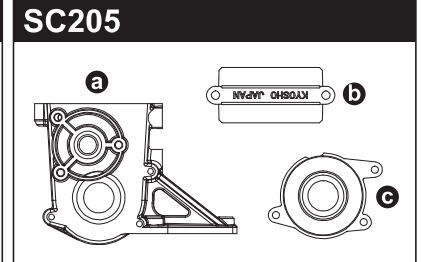

1708B	Color Antenna (Black/4pcs)	カラーアンテナ黒キャップ付き(4入)
92643	Snap Pin (4mm/10pcs)	スナップピン(4mm/10入)
1-E020	E-Ring (E2.0/10pcs)	Eリング(E2.0/10入)
1-E030	E-Ring (E3.0/10pcs)	Eリング(E3.0/10入)
1-E050	E-Ring (E5.0/10pcs)	Eリング(E5.0/10入)
1-N2620	Nut (M2.6x2.0/10pcs)	ナット(M2.6x2.0/10入)
1-N3024	Nut (M3x2.4/10pcs)	ナット(M3x2.4/10入)
1-N4032	Nut (M4x3.2/10pcs)	ナット(M4x3.2/10入)
1-N3033N	Nut (M3x3.3) Nylon (5pcs)	ナット(M3x3.3) ナイロン (5入)
1-N4055N	Nut (M4x5.5) Nylon (5pcs)	ナット(M4x5.5) ナイロン (5入)
1-N4056FN	Nut (M4x5.6) Flanged Nylon (5pcs)	ナット(M4x5.6) フランジナイロン(5入)
1-S53003	Set Screw (M3x3/10pcs)	セットビス(M3x3/10入)
1-S13008H	Button Screw (Hex/M3x8/10pcs)	ボタンビス(M3x8)(ヘックス/10入)
1-S13012H	Button Screw (Hex/M3x12/10pcs)	ボタンビス(M3x12)(ヘックス/10入)
1-S13015H	Button Screw (Hex/M3x15/10pcs)	ボタンビス(M3x15)(ヘックス/10入)
1-S22608	Cap Screw (M2.6x8/5pcs)	キャップビス(M2.6x8/5入)
1-S22612	Cap Screw (M2.6x12/5pcs)	キャップビス(M2.6x12/5入)
1-S22616	Cap Screw (M2.6x16/5pcs)	キャップビス(M2.6x16/5入)
1-S32606H	Flat Head Screw (M2.6x6/10pcs)	サラビス(M2.6x6)(ヘックス/10入)
1-S33008H	Flat Head Screw (Hex/M3x8/10pcs)	サラビス(M3x8)(ヘックス/10入)
1-S33012H	Flat Head Screw (Hex/M3x12/10pcs)	サラビス(M3x12)(ヘックス/10入)
1-S33015H	Flat Head Screw (Hex/M3x15/10pcs)	サラビス(M3x15)(ヘックス/10入)
BRG001	Shield Bearing (5x10x4)4pcs	シールドベアリング(5x10x4)4入
BRG003	Shield Bearing (4x8x3)4pcs	シールドベアリング(4x8x3)4入
BRG014	Shield Bearing (10x15x4)2pcs	シールドベアリング(10x15x4)2入
BRG022	Shield Bearing (6x10x3)2pcs	シールドベアリング(6x10x3)2入
ORG03B	O-Ring (P3/Orange) 10pcs	Oリング(P3/オレンジ) 10入
ORG03BK	O-Ring (P3/Black) 10pcs	Oリング(P3/ブラック) 10入

SC201	Main Chassis (Scorpion 2014)	メインシャーシ(スコロピオン 2014)
SC202	Roll Bar (Scorpion 2014)	ロールバー(スコロピオン 2014)
SC203B	Rear Sus Arm (Scorpion 2014)	リアサスアーム(スコロピオン 2014)
SC204	Front Lower Arm (Scorpion 2014)	フロントロアサスアーム(スコロピオン 2014)
SC205	Gear Box (Scorpion 2014)	ギヤボックス(スコロピオン 2014)
SC206B	Arm Shaft Block Set(Scorpion 2014)	アームシャフトブロックセット(スコロピオン 2014)
SC207B	Steering Knuckle Set (Scorpion 2014)	ステアリングナックルセット(スコロピオン 2014)
SC208	Front Shock Stay (Scorpion 2014)	フロントショックステー(スコロピオン 2014)
SC209B	Servo Saver Mount (Scorpion 2014)	サーボセイバーマウント(スコロピオン 2014)
SC210	Rear Sus Plate (Scorpion 2014)	リアサスプレート(スコロピオン 2014)
SC211	Rear Shock Stay (Scorpion 2014)	リアショックステー(スコロピオン 2014)
SC212B	Gear Box Mount (Scorpion 2014)	ギヤボックスマウント(スコロピオン 2014)
SC213	Motor Plate (Scorpion 2014)	モータープレート(スコロピオン 2014)
SC214B	Top Plate (Scorpion 2014)	トッププレート(スコロピオン 2014)