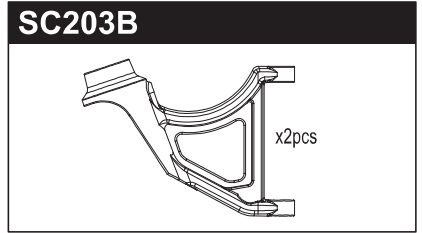

1708B	Color Antenna (Black/4pcs)	カラーアンテナ黒キャップ付き(4入)
92643	Snap Pin (4mm/10pcs)	スナップピン(4mm/10入)
1-E020	E-Ring (E2.0/10pcs)	Eリング(E2.0/10入)
1-E030	E-Ring (E3.0/10pcs)	Eリング(E3.0/10入)
1-E050	E-Ring (E5.0/10pcs)	Eリング(E5.0/10入)
1-N2620	Nut (M2.6x2.0/10pcs)	ナット(M2.6x2.0/10入)
1-N3024	Nut (M3x2.4/10pcs)	ナット(M3x2.4/10入)
1-N4032	Nut (M4x3.2/10pcs)	ナット(M4x3.2/10入)
1-N3033N	Nut (M3x3.3) Nylon (5pcs)	ナット(M3x3.3) ナイロン (5入)
1-N4055N	Nut (M4x5.5) Nylon (5pcs)	ナット(M4x5.5) ナイロン (5入)
1-N4056FN	Nut (M4x5.6) Flanged Nylon (5pcs)	ナット(M4x5.6) フランジナイロン(5入)
1-S53003	Set Screw (M3x3/10pcs)	セットビス(M3x3/10入)
1-S13008H	Button Screw (Hex/M3x8/10pcs)	ボタンビス(M3x8)(ヘックス/10入)
1-S13012H	Button Screw (Hex/M3x12/10pcs)	ボタンビス(M3x12)(ヘックス/10入)
1-S13015H	Button Screw (Hex/M3x15/10pcs)	ボタンビス(M3x15)(ヘックス/10入)
1-S22608	Cap Screw (M2.6x8/5pcs)	キャップビス(M2.6x8/5入)
1-S22612	Cap Screw (M2.6x12/5pcs)	キャップビス(M2.6x12/5入)
1-S22616	Cap Screw (M2.6x16/5pcs)	キャップビス(M2.6x16/5入)
1-S32606H	Flat Head Screw (M2.6x6/10pcs)	サラビス(M2.6x6)(ヘックス/10入)
1-S33008H	Flat Head Screw (Hex/M3x8/10pcs)	サラビス(M3x8)(ヘックス/10入)
1-S33012H	Flat Head Screw (Hex/M3x12/10pcs)	サラビス(M3x12)(ヘックス/10入)
1-S33015H	Flat Head Screw (Hex/M3x15/10pcs)	サラビス(M3x15)(ヘックス/10入)
BRG001	Shield Bearing (5x10x4)4pcs	シールドベアリング(5x10x4)4入
BRG003	Shield Bearing (4x8x3)4pcs	シールドベアリング(4x8x3)4入
BRG014	Shield Bearing (10x15x4)2pcs	シールドベアリング(10x15x4)2入
BRG022	Shield Bearing (6x10x3)2pcs	シールドベアリング(6x10x3)2入
ORG03B	O-Ring (P3/Orange) 10pcs	Oリング(P3/オレンジ) 10入
ORG03BK	O-Ring (P3/Black) 10pcs	Oリング(P3/ブラック) 10入

SC201	Main Chassis (Scorpion 2014)	メインシャーシ(スコロピオン 2014)
SC202	Roll Bar (Scorpion 2014)	ロールバー(スコロピオン 2014)
SC203B	Rear Sus Arm (Scorpion 2014)	リアサスアーム(スコロピオン 2014)
SC204	Front Lower Arm (Scorpion 2014)	フロントロアサスアーム(スコロピオン 2014)
SC205	Gear Box (Scorpion 2014)	ギヤボックス(スコロピオン 2014)
SC206B	Arm Shaft Block Set(Scorpion 2014)	アームシャフトブロックセット(スコロピオン 2014)
SC207B	Steering Knuckle Set (Scorpion 2014)	ステアリングナックルセット(スコロピオン 2014)
SC208	Front Shock Stay (Scorpion 2014)	フロントショックステー(スコロピオン 2014)
SC209B	Servo Saver Mount (Scorpion 2014)	サーボセイバーマウント(スコロピオン 2014)
SC210	Rear Sus Plate (Scorpion 2014)	リアサスプレート(スコロピオン 2014)
SC211	Rear Shock Stay (Scorpion 2014)	リアショックステー(スコロピオン 2014)
SC212B	Gear Box Mount (Scorpion 2014)	ギヤボックスマウント(スコロピオン 2014)
SC213	Motor Plate (Scorpion 2014)	モータープレート(スコロピオン 2014)
SC214B	Top Plate (Scorpion 2014)	トッププレート(スコロピオン 2014)