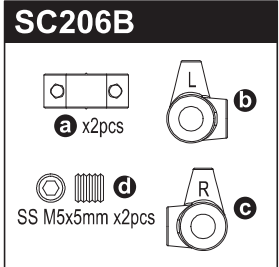

1708B	Color Antenna (Black/4pcs)	カラーアンテナ黒キャップ付き(4入)
92643	Snap Pin (4mm/10pcs)	スナップピン(4mm/10入)
1-E020	E-Ring (E2.0/10pcs)	Eリング(E2.0/10入)
1-E030	E-Ring (E3.0/10pcs)	Eリング(E3.0/10入)
1-E050	E-Ring (E5.0/10pcs)	Eリング(E5.0/10入)
1-N2620	Nut (M2.6x2.0/10pcs)	ナット(M2.6x2.0/10入)
1-N3024	Nut (M3x2.4/10pcs)	ナット(M3x2.4/10入)
1-N4032	Nut (M4x3.2/10pcs)	ナット(M4x3.2/10入)
1-N3033N	Nut (M3x3.3) Nylon (5pcs)	ナット(M3x3.3) ナイロン (5入)
1-N4055N	Nut (M4x5.5) Nylon (5pcs)	ナット(M4x5.5) ナイロン (5入)
1-N4056FN	Nut (M4x5.6) Flanged Nylon (5pcs)	ナット(M4x5.6) フランジナイロン(5入)
1-S53003	Set Screw (M3x3/10pcs)	セットビス(M3x3/10入)
1-S13008H	Button Screw (Hex/M3x8/10pcs)	ボタンビス(M3x8)(ヘックス/10入)
1-S13012H	Button Screw (Hex/M3x12/10pcs)	ボタンビス(M3x12)(ヘックス/10入)
1-S13015H	Button Screw (Hex/M3x15/10pcs)	ボタンビス(M3x15)(ヘックス/10入)
1-S22608	Cap Screw (M2.6x8/5pcs)	キャップビス(M2.6x8/5入)
1-S22612	Cap Screw (M2.6x12/5pcs)	キャップビス(M2.6x12/5入)
1-S22616	Cap Screw (M2.6x16/5pcs)	キャップビス(M2.6x16/5入)
1-S32606H	Flat Head Screw (M2.6x6/10pcs)	サラビス(M2.6x6)(ヘックス/10入)
1-S33008H	Flat Head Screw (Hex/M3x8/10pcs)	サラビス(M3x8)(ヘックス/10入)
1-S33012H	Flat Head Screw (Hex/M3x12/10pcs)	サラビス(M3x12)(ヘックス/10入)
1-S33015H	Flat Head Screw (Hex/M3x15/10pcs)	サラビス(M3x15)(ヘックス/10入)
BRG001	Shield Bearing (5x10x4)4pcs	シールドベアリング(5x10x4)4入
BRG003	Shield Bearing (4x8x3)4pcs	シールドベアリング(4x8x3)4入
BRG014	Shield Bearing (10x15x4)2pcs	シールドベアリング(10x15x4)2入
BRG022	Shield Bearing (6x10x3)2pcs	シールドベアリング(6x10x3)2入
ORG03B	O-Ring (P3/Orange) 10pcs	Oリング(P3/オレンジ) 10入
ORG03BK	O-Ring (P3/Black) 10pcs	Oリング(P3/ブラック) 10入

SC201	Main Chassis (Scorpion 2014)	メインシャーシ(スコロピオン 2014)
SC202	Roll Bar (Scorpion 2014)	ロールバー(スコロピオン 2014)
SC203B	Rear Sus Arm (Scorpion 2014)	リアサスアーム(スコロピオン 2014)
SC204	Front Lower Arm (Scorpion 2014)	フロントロアサスアーム(スコロピオン 2014)
SC205	Gear Box (Scorpion 2014)	ギヤボックス(スコロピオン 2014)
SC206B	Arm Shaft Block Set(Scorpion 2014)	アームシャフトブロックセット(スコロピオン 2014)
SC207B	Steering Knuckle Set (Scorpion 2014)	ステアリングナックルセット(スコロピオン 2014)
SC208	Front Shock Stay (Scorpion 2014)	フロントショックステー(スコロピオン 2014)
SC209B	Servo Saver Mount (Scorpion 2014)	サーボセイバーマウント(スコロピオン 2014)
SC210	Rear Sus Plate (Scorpion 2014)	リアサスプレート(スコロピオン 2014)
SC211	Rear Shock Stay (Scorpion 2014)	リアショックステー(スコロピオン 2014)
SC212B	Gear Box Mount (Scorpion 2014)	ギヤボックスマウント(スコロピオン 2014)
SC213	Motor Plate (Scorpion 2014)	モータープレート(スコロピオン 2014)
SC214B	Top Plate (Scorpion 2014)	トッププレート(スコロピオン 2014)