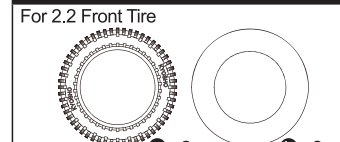

FAT201 SB

2.2in Front Tire (Soft) a x2pcs
2.2in Front Tire (Soft) SB Soft