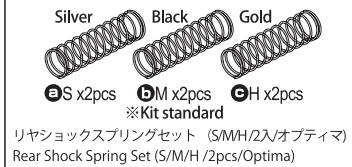

OTW124

Kit Standard

SOFT ←		FRONT SPRING			→ HARD
S	MS	M	MH	H	
SILVER OTW123 a	PINK UTW009 a	BLACK OTW123 b	YELLOW UTW009 b	GOLD OTW123 c	

SOFT ←		REAR SPRING			→ HARD
S	M	MM	MH	H	
SILVER OTW124 a	BLACK OTW124 b	YELLOW UTW008 a	BLUE UTW008 b	GOLD OTW124 c