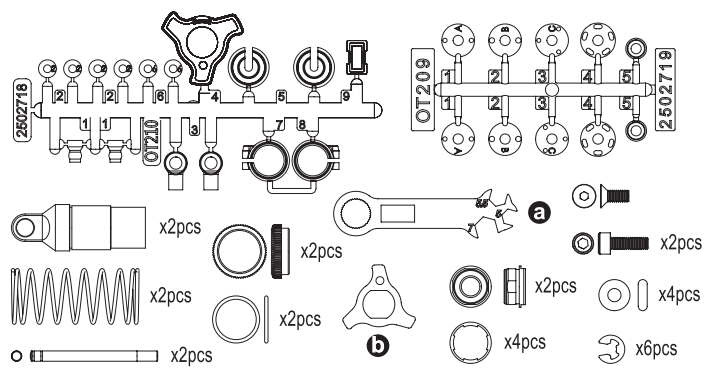

JAVELIN Option Parts List

OTW128B