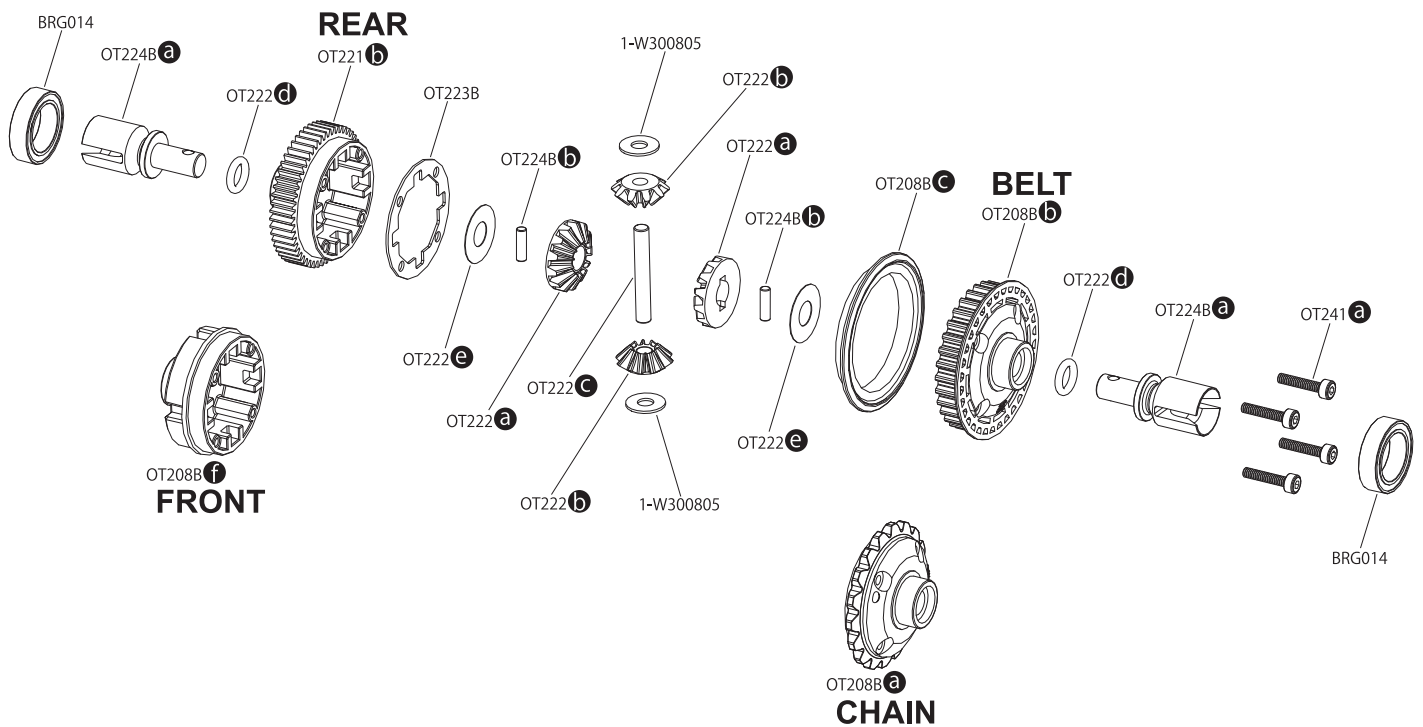

分解图 / EXPLODED VIEW

分解图 / EXPLODED VIEW

Front

Rear

Gear Ratio Chart			
Pinion		Pinion	
16T	14.43	24T	9.62
17T	13.58	25T	9.24
18T	12.83	26T	8.88
19T	12.15	27T	8.55
20T	11.55	28T	8.25
21T	11	29T	7.96
22T	10.5	30T	7.7
23T	10.04	31T	7.45

Kit std