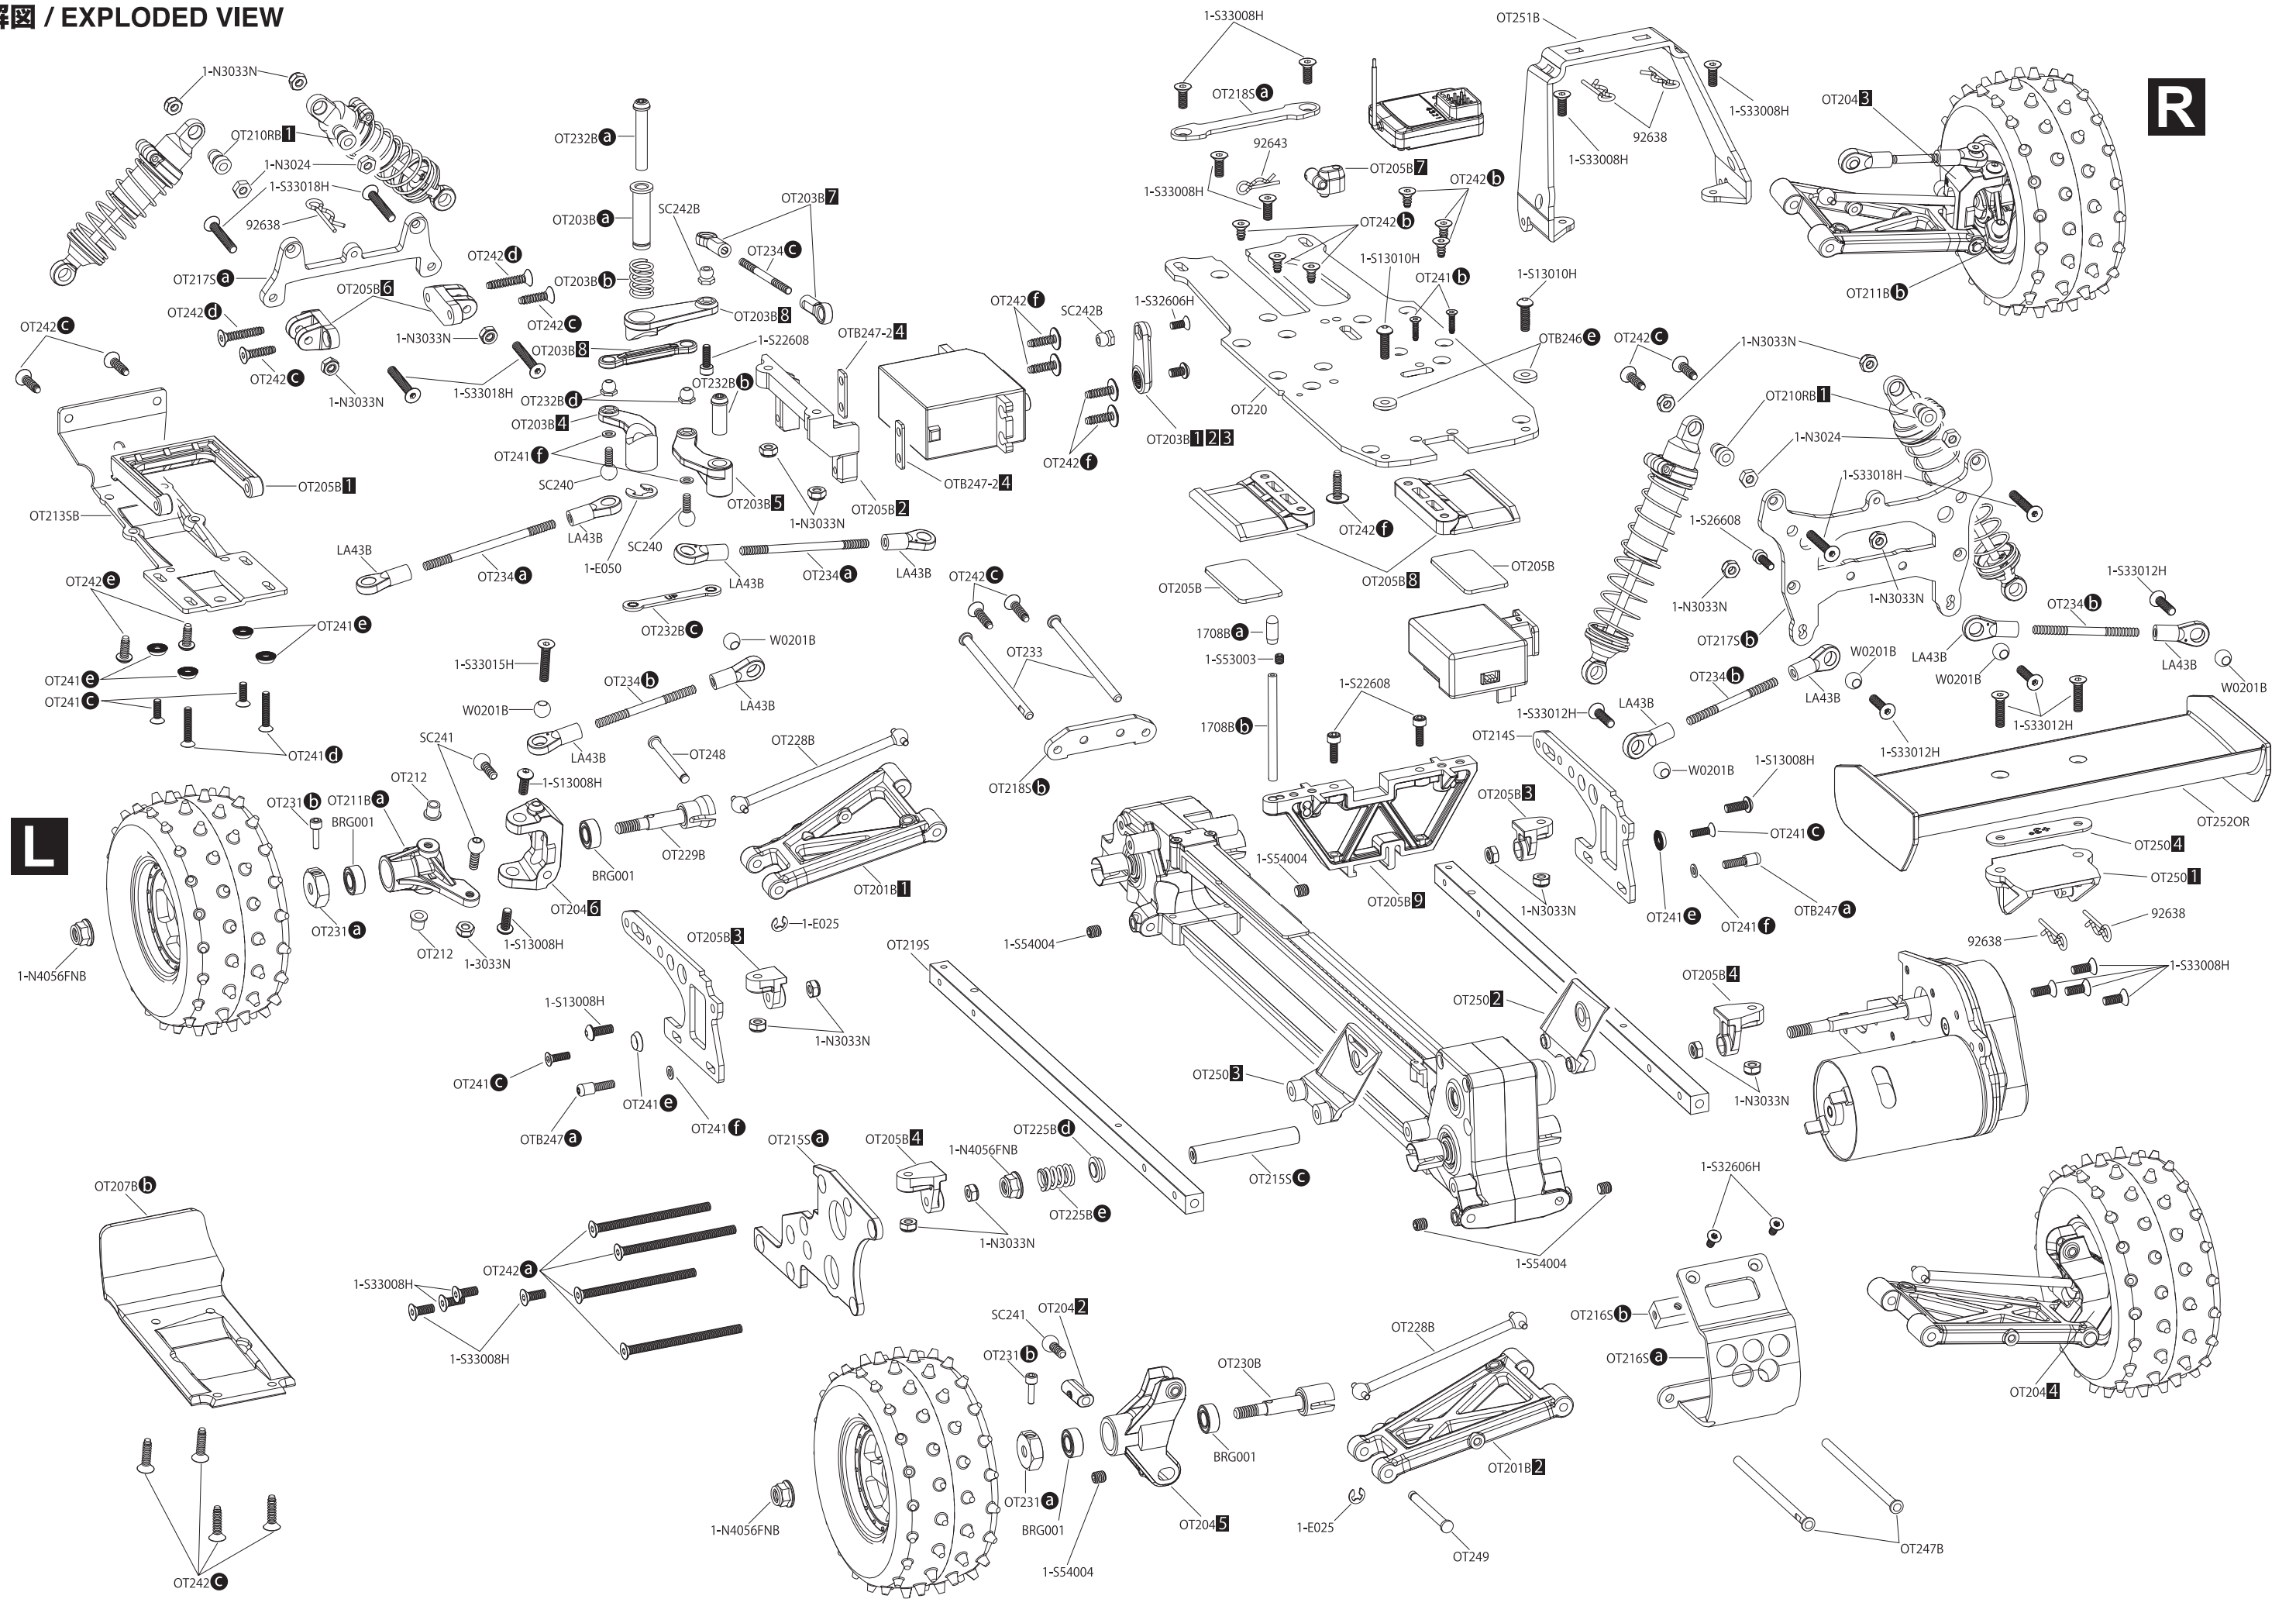

分解图 / EXPLODED VIEW

分解图 / EXPLODED VIEW

Front

Rear

Gear Ratio Chart			
Pinion		Pinion	
16T	14.43	24T	9.62
17T	13.58	25T	9.24
18T	12.83	26T	8.88
19T	12.15	27T	8.55
20T	11.55	28T	8.25
21T	11	29T	7.96
22T	10.5	30T	7.7
23T	10.04	31T	7.45

Kit std