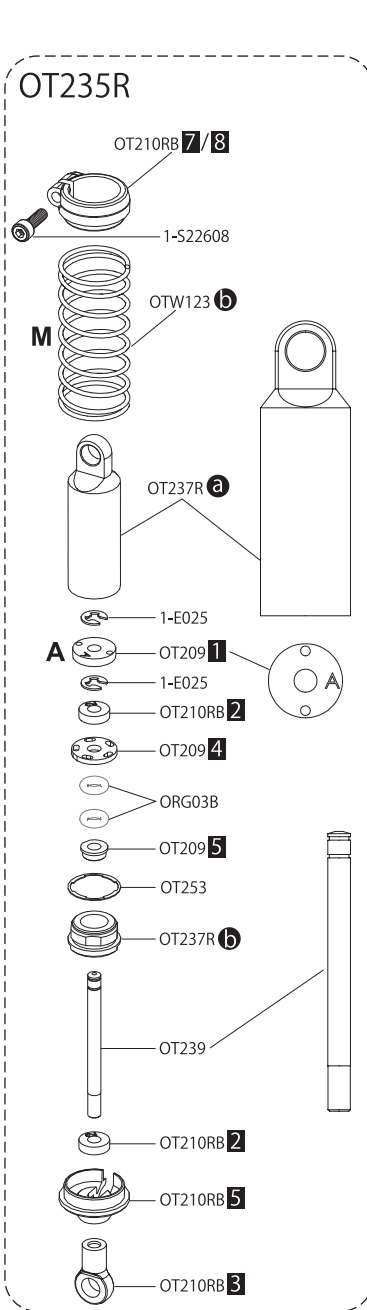

分解图 / EXPLODED VIEW

分解图 / EXPLODED VIEW

Front

Rear

Gear Ratio Chart			
Pinion		Pinion	
16T	14.43	24T	9.62
17T	13.58	25T	9.24
18T	12.83	26T	8.88
19T	12.15	27T	8.55
20T	11.55	28T	8.25
21T	11	29T	7.96
22T	10.5	30T	7.7
23T	10.04	31T	7.45

Kit std