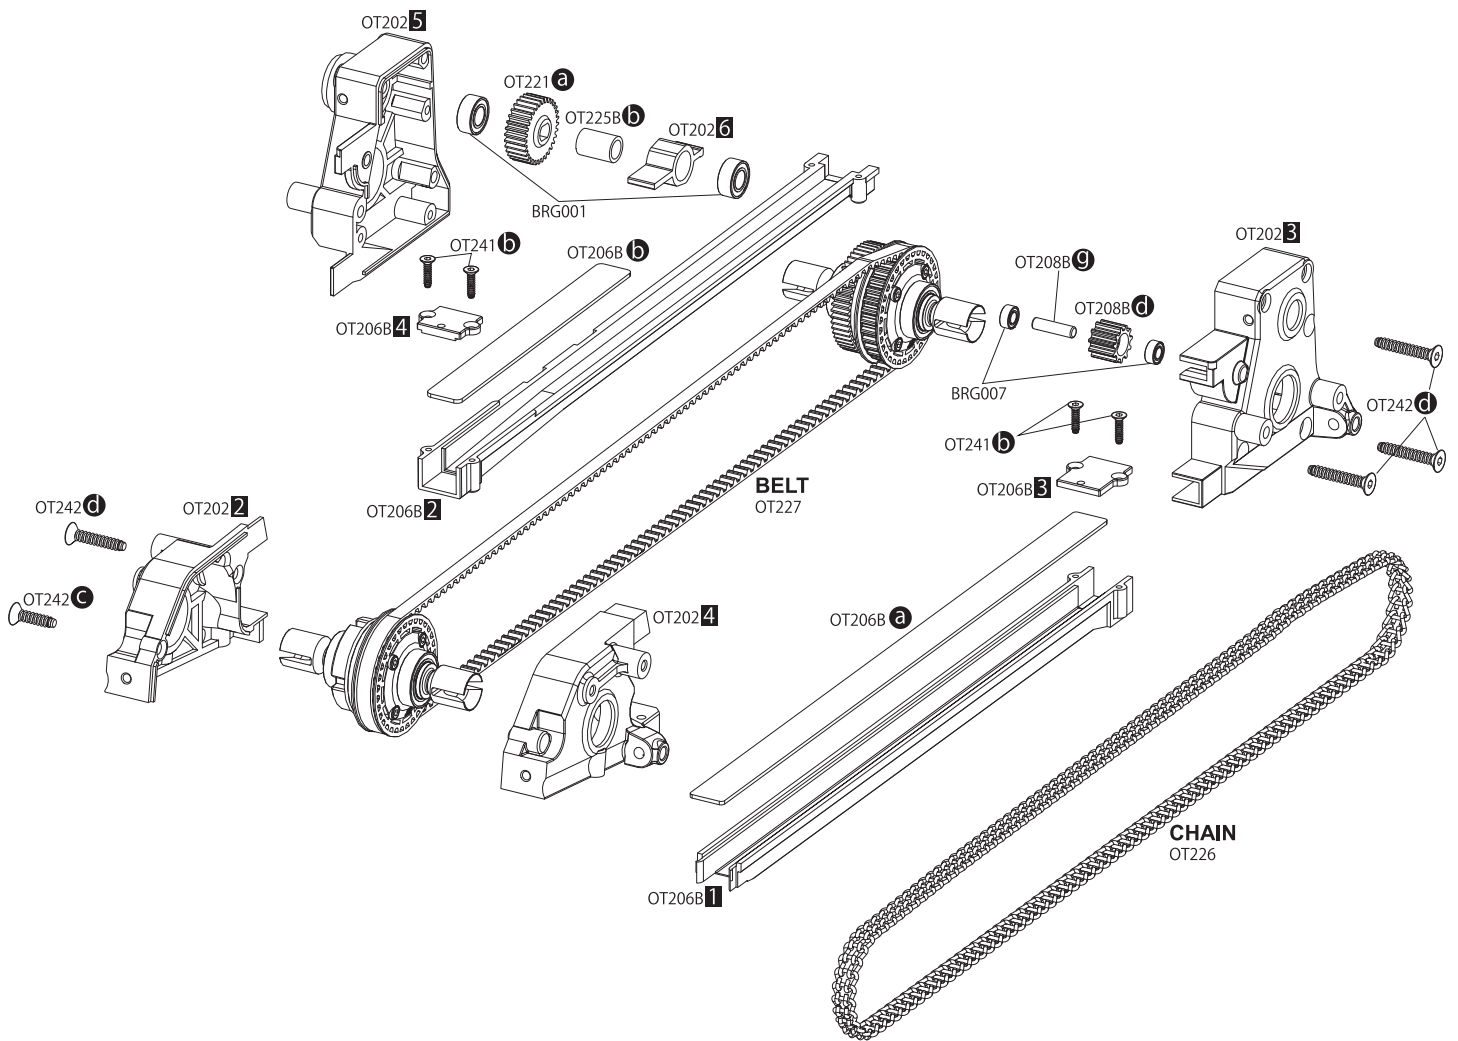

分解图 / EXPLODED VIEW

分解图 / EXPLODED VIEW

Front

Rear

Gear Ratio Chart			
Pinion		Pinion	
16T	14.43	24T	9.62
17T	13.58	25T	9.24
18T	12.83	26T	8.88
19T	12.15	27T	8.55
20T	11.55	28T	8.25
21T	11	29T	7.96
22T	10.5	30T	7.7
23T	10.04	31T	7.45

Kit std