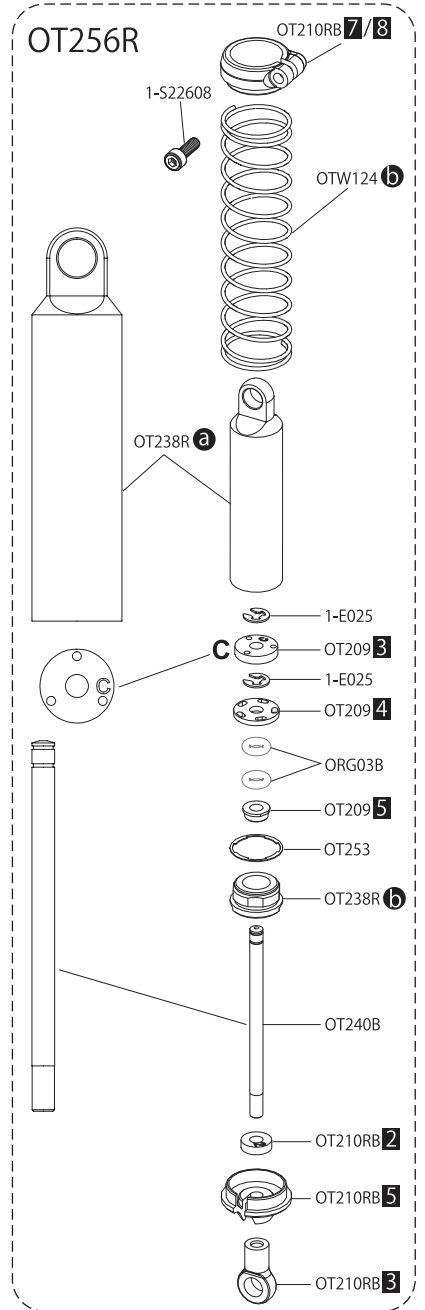

分解图 / EXPLODED VIEW

分解图 / EXPLODED VIEW

Front

Rear

Gear Ratio Chart			
Pinion		Pinion	
16T	14.43	24T	9.62
17T	13.58	25T	9.24
18T	12.83	26T	8.88
19T	12.15	27T	8.55
20T	11.55	28T	8.25
21T	11	29T	7.96
22T	10.5	30T	7.7
23T	10.04	31T	7.45

Kit std