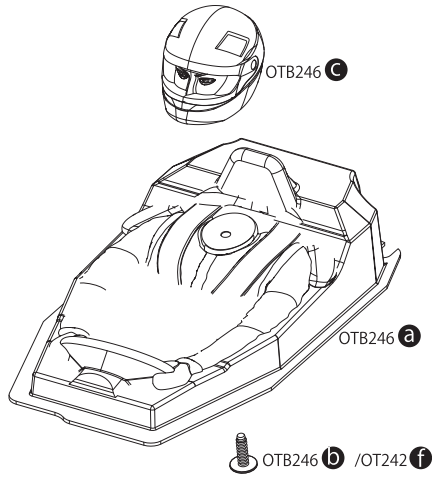

分解图 / EXPLODED VIEW

分解图 / EXPLODED VIEW

Front

Rear

Gear Ratio Chart			
Pinion		Pinion	
16T	14.43	24T	9.62
17T	13.58	25T	9.24
18T	12.83	26T	8.88
19T	12.15	27T	8.55
20T	11.55	28T	8.25
21T	11	29T	7.96
22T	10.5	30T	7.7
23T	10.04	31T	7.45

Kit std