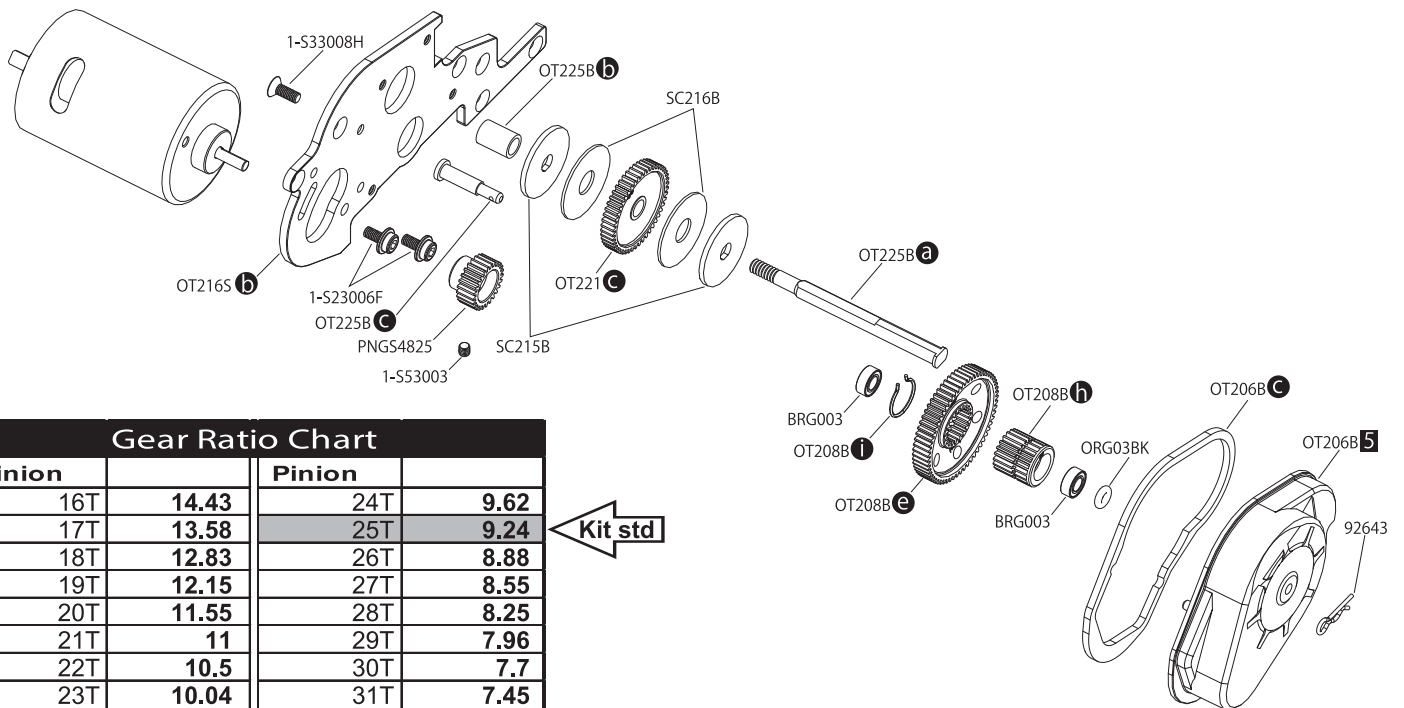

分解图 / EXPLODED VIEW

分解图 / EXPLODED VIEW

Front

Rear

Gear Ratio Chart			
Pinion		Pinion	
16T	14.43	24T	9.62
17T	13.58	25T	9.24
18T	12.83	26T	8.88
19T	12.15	27T	8.55
20T	11.55	28T	8.25
21T	11	29T	7.96
22T	10.5	30T	7.7
23T	10.04	31T	7.45

Kit std