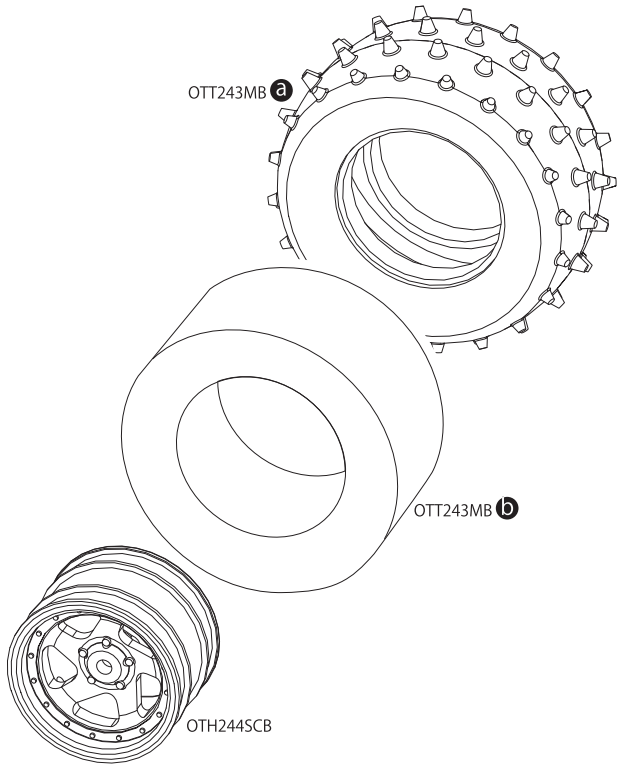

分解图 / EXPLODED VIEW

分解图 / EXPLODED VIEW

Front

Rear

Gear Ratio Chart			
Pinion		Pinion	
16T	14.43	24T	9.62
17T	13.58	25T	9.24
18T	12.83	26T	8.88
19T	12.15	27T	8.55
20T	11.55	28T	8.25
21T	11	29T	7.96
22T	10.5	30T	7.7
23T	10.04	31T	7.45

Kit std