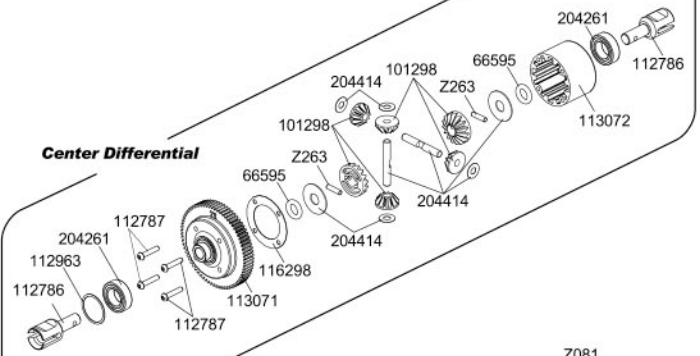

EXPLODED VIEW

Front Shock Set 204392

Center Differential

Front Swaybar 112798

Front Differential

Front Differential

Front
Vorne
Avant

EXPLODED VIEW