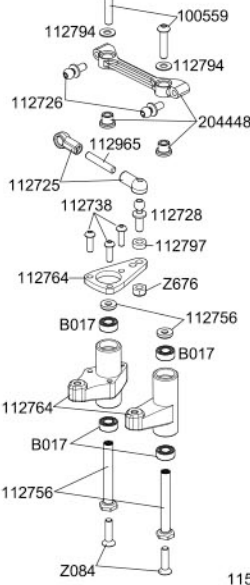

EXPLODED VIEW

Front Shock Set 204392

Center Differential

Front Swaybar 112798

Front Differential

Front Differential

Front
Vorne
Avant

EXPLODED VIEW