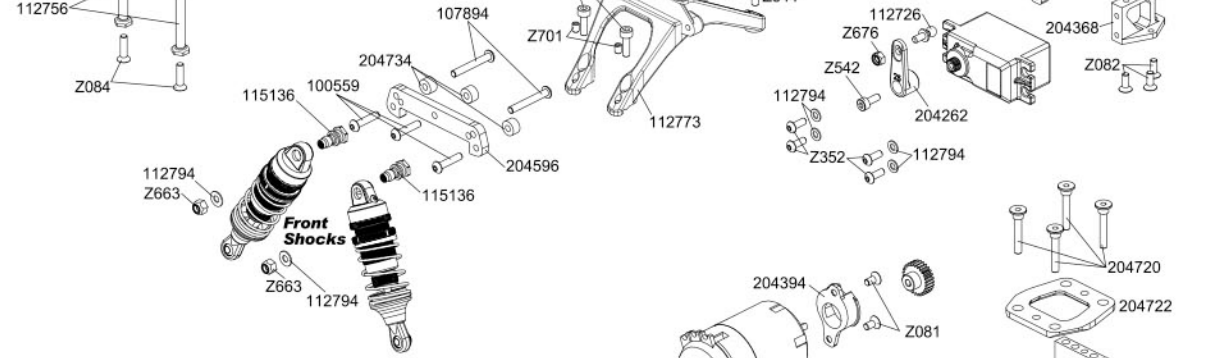

EXPLODED VIEW

Front Shock Set 204392

Center Differential

Front Swaybar 112798

Front Differential

Front Differential

Front
Vorne
Avant

EXPLODED VIEW