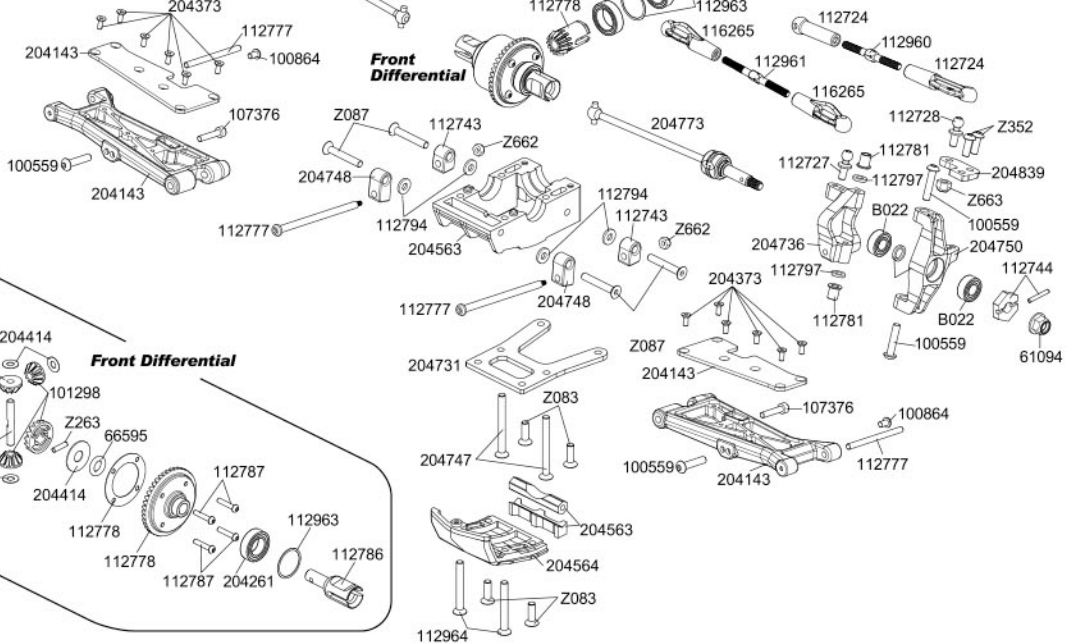

EXPLODED VIEW

Front Shock Set 204392

Center Differential

Front Swaybar 112798

Front Differential

Front Differential

Front
Vorne
Avant

EXPLODED VIEW