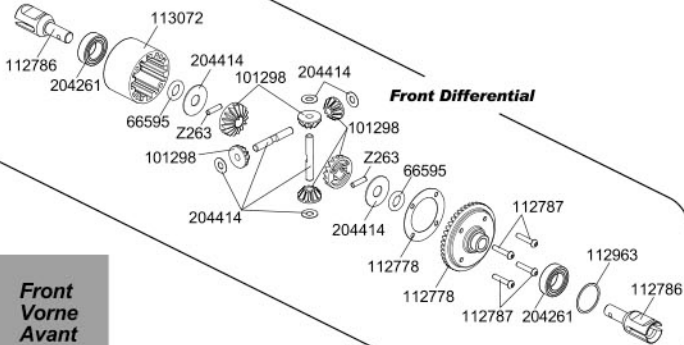

EXPLODED VIEW

Front Shock Set 204392

Center Differential

Front Swaybar 112798

Front Differential

Front Differential

Front
Vorne
Avant

EXPLODED VIEW