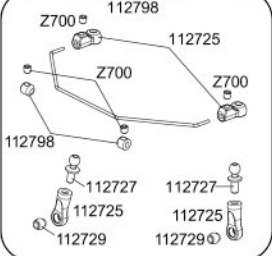

EXPLODED VIEW

Front Shock Set 204392

Center Differential

Front Swaybar 112798

Front Differential

Front Differential

Front
Vorne
Avant

EXPLODED VIEW