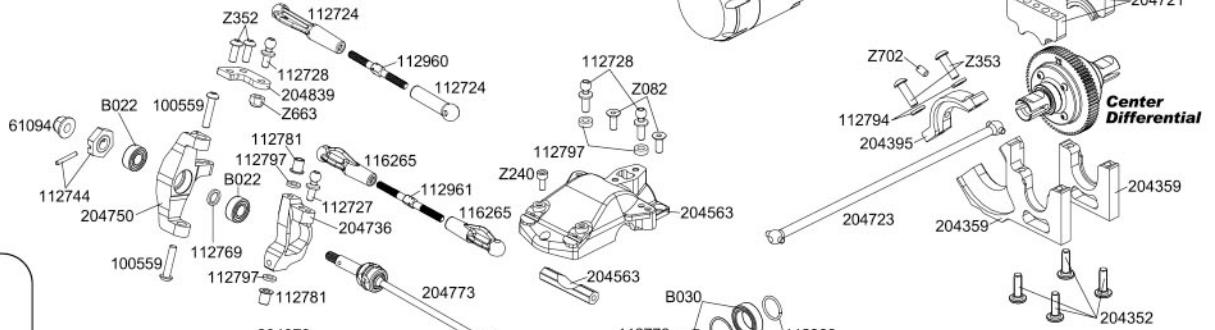

EXPLODED VIEW

Front Shock Set 204392

Center Differential

Front Swaybar 112798

Front Differential

Front Differential

Front
Vorne
Avant

EXPLODED VIEW