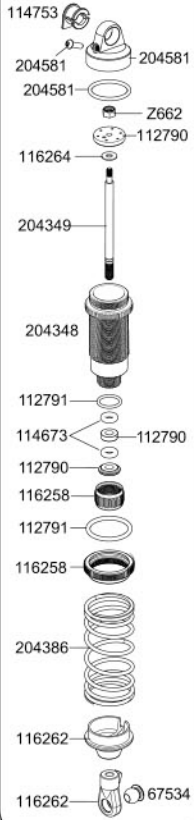

EXPLODED VIEW

Front Shock Set 204392

Center Differential

Front Swaybar 112798

Front Differential

Front Differential

Front
Vorne
Avant

EXPLODED VIEW