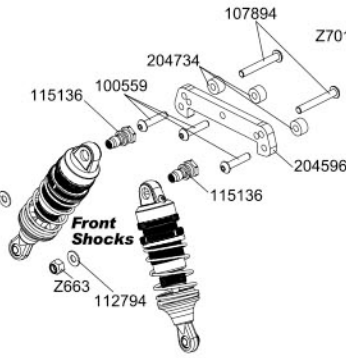

EXPLODED VIEW

Front Shock Set 204392

Center Differential

Front Swaybar 112798

Front Differential

Front Differential

Front
Vorne
Avant

EXPLODED VIEW