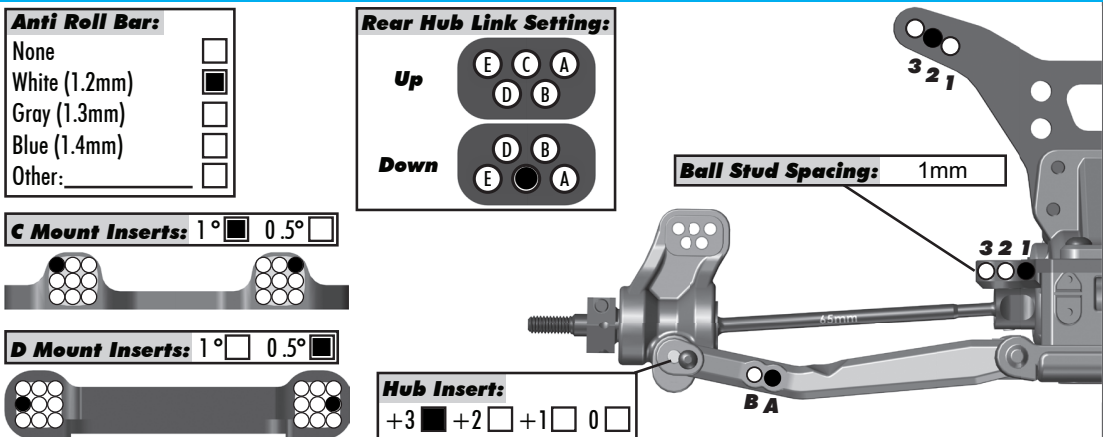

Rear Hub Link Setting:

Up

E C A

D B

Down

D B

E A

C Mount Inserts: 1° ☒ 0.5° ☐

D Mount Inserts: 1° ☐ 0.5° ☒

Hub Insert:

+3 ☒ +2 ☐ +1 ☐ 0 ☐

Ball Stud Spacing: 1mm