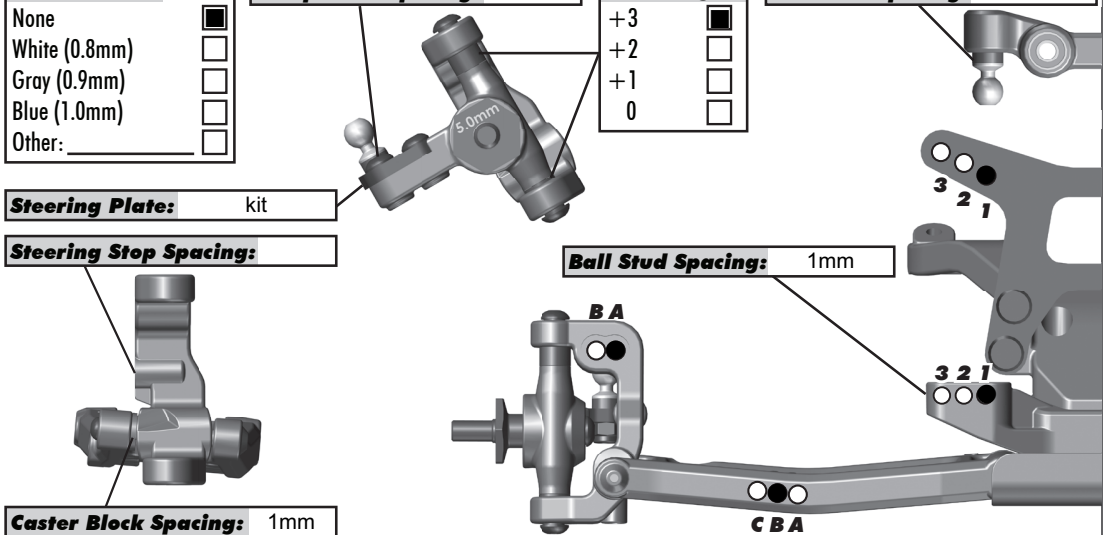

Front Suspension:

Ride Height:	16mm
Camber:	-1.5
Toe:	+1
Arm Type:	gullwing hard
Tower Type:	kit to gullwing
Caster Block Insert:	+5
Bulkhead Type:	alu
Kick-Up Angle:	25
Wheel Hex:	5mm
Notes:	

Anti Roll Bar:

+2

+1

0

Ball Stud Spacing: 0mm

Steering Plate: kit

Steering Stop Spacing:

Ball Stud Spacing: 1mm

Caster Block Spacing: 1mm

Rear Suspension:

Ride Height:	16mm
Camber:	-2
Wheel Hex:	6mm
Hub Spacing:	Forward <input type="checkbox"/> Middle <input type="checkbox"/> Back <input checked="" type="checkbox"/>
Shock Mounting Position:	Front of Arm <input checked="" type="checkbox"/> Rear of Arm <input type="checkbox"/>
Notes:	

Shocks:

	Front	Rear
Piston:	2*1.6	2*1.7
Fluid:	37.5	32.5
Spring:	orange	blue
Limiters:	0	0
Stroke:	22.5	29.5
Eyelet Length:	short	short
Cup Offset:	+5	0
Notes:		

Track Info:

Size: Small Medium Large Extra Large