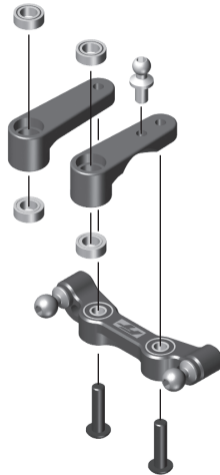

Note the orientation of the FT logo for assembly.

91984
FT B6.4
Steering Rack,
Blue

THREAD LOCK
#1596

91475
3x7x3mm
Bearing

31382
Ballstud Washers,
5.5x3.0x1.0 mm,
blue aluminum

Note: Use existing kit hardware for any parts not numbered.

Note: Do not overtighten screws.