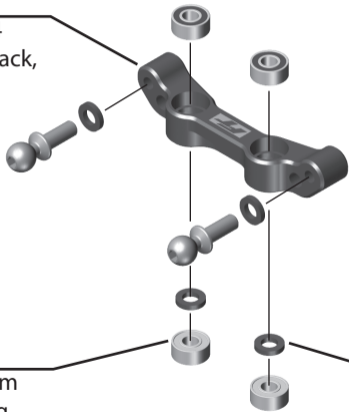

Note the orientation of the FT logo for assembly.

91984
FT B6.4
Steering Rack,
Blue

THREAD LOCK
#1596

91475
3x7x3mm
Bearing

31382
Ballstud Washers,
5.5x3.0x1.0 mm,
blue aluminum

Note: Use existing kit hardware for any parts not numbered.

Note: Do not overtighten screws.