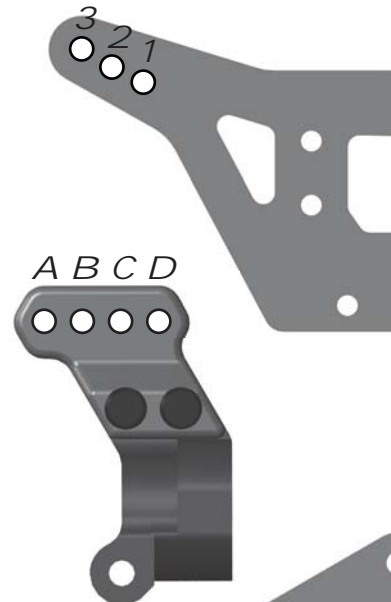

Setup Sheet

Front Suspension

Anti Roll Bar:

- 0.047" Black
- 0.055" Silver
- None

Bumpsteer Washer: _____

Camber: _____

Toe: _____

Ride Height: _____

Steering rack Washer: _____

Washers: _____

Steering Rack: Kit Option: _____

Notes: _____

Rear Suspension

Anti Roll Bar:

- 0.047" Black
- 0.055" Silver
- None

Camber: _____

Toe: _____

Ride Height: _____

Anti-Squat: _____

Aluminum

Hub Tower:

- A
- B
- C

Wheelbase:

- Long
- Medium
- Short