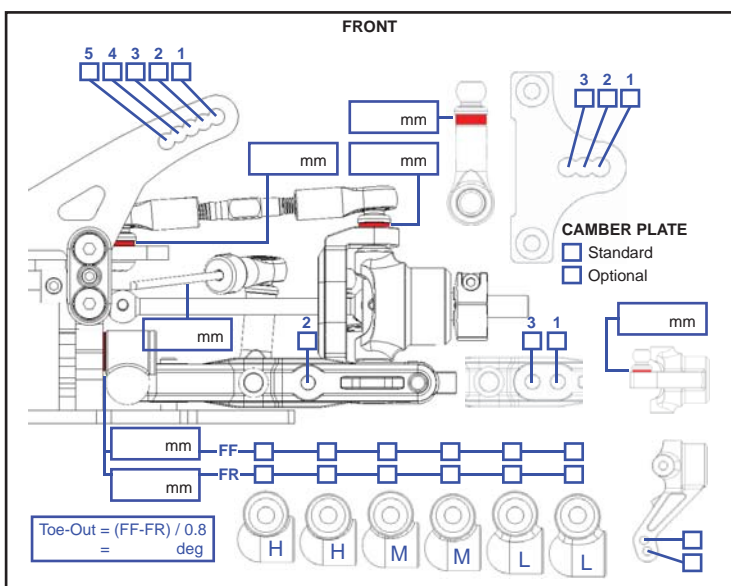

# PHOTON SETUP RECORD

Name: \_\_\_\_\_ Date: \_\_\_\_\_ Track: \_\_\_\_\_

Condition: \_\_\_\_\_ Temperature: \_\_\_\_\_

- Rubber Asphalt Edition
- Foam Carpet Edition

FRONT MEASUREMENTS		FRONT SHOCKS	
RIDE HEIGHT	mm	OIL WEIGHT	wt
CAMBER ANGLE	deg	PISTON	Standard/Optional
DROOP	mm	BLADDER	
WHEEL HUBS	mm	SPRING	
WHEEL SPACER	mm	NOTE	

REAR MEASUREMENTS		REAR SHOCKS	
RIDE HEIGHT	mm	OIL WEIGHT	wt
CAMBER ANGLE	deg	PISTON	Standard/Optional
DROOP	mm	BLADDER	
WHEEL HUBS	mm	SPRING	
WHEEL SPACER	mm	NOTE	

MOTOR	
SPUR GEAR	
PINION GEAR	
BATTERY	
BODY SHELLS	
WING	
ESC SETTING	

	FRONT	REAR
BRAND		
COMPOUND		
INSERT		
WHEEL		
TIRE TREATMENT		

FL FR RL RR

Editable by Am0(at)PettitRC.com