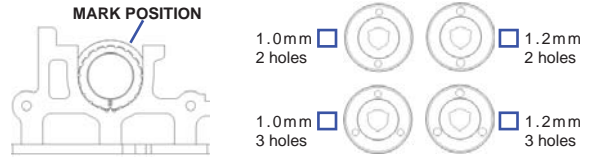

# PHOTON SETUP RECORD

Name: \_\_\_\_\_ Date: \_\_\_\_\_ Track: \_\_\_\_\_

Condition: \_\_\_\_\_ Temperature: \_\_\_\_\_

- Rubber Asphalt Edition
- Foam Carpet Edition

FRONT MEASUREMENTS		FRONT SHOCKS	
RIDE HEIGHT	mm	OIL WEIGHT	wt
CAMBER ANGLE	deg	PISTON	Standard/Optional
DROOP	mm	BLADDER	
WHEEL HUBS	mm	SPRING	
WHEEL SPACER	mm	NOTE	

REAR MEASUREMENTS		REAR SHOCKS	
RIDE HEIGHT	mm	OIL WEIGHT	wt
CAMBER ANGLE	deg	PISTON	Standard/Optional
DROOP	mm	BLADDER	
WHEEL HUBS	mm	SPRING	
WHEEL SPACER	mm	NOTE	

MOTOR	
SPUR GEAR	
PINION GEAR	
BATTERY	
BODY SHELLS	
WING	
ESC SETTING	