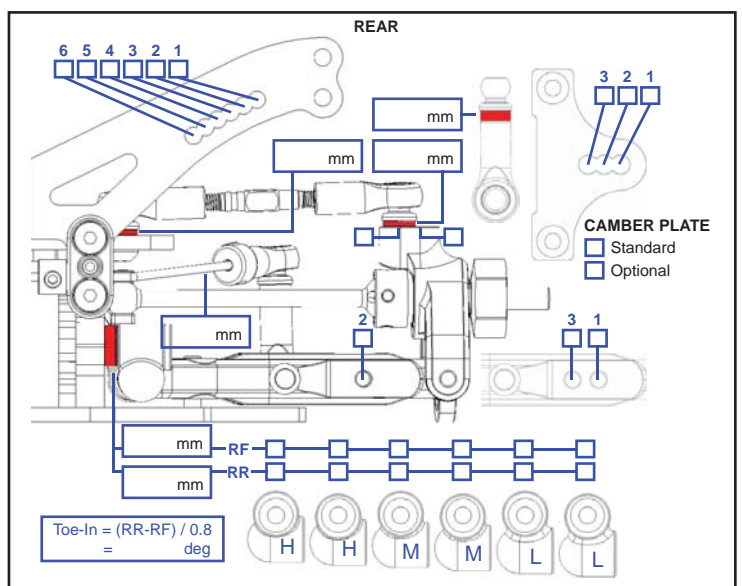

# PHOTON SETUP RECORD

Name: \_\_\_\_\_ Date: \_\_\_\_\_ Track: \_\_\_\_\_

Condition: \_\_\_\_\_ Temperature: \_\_\_\_\_

- Rubber Asphalt Edition
- Foam Carpet Edition

FRONT MEASUREMENTS		FRONT SHOCKS	
RIDE HEIGHT	mm	OIL WEIGHT	wt
CAMBER ANGLE	deg	PISTON	Standard/Optional
DROOP	mm	BLADDER	
WHEEL HUBS	mm	SPRING	
WHEEL SPACER	mm	NOTE	

REAR MEASUREMENTS		REAR SHOCKS	
RIDE HEIGHT	mm	OIL WEIGHT	wt
CAMBER ANGLE	deg	PISTON	Standard/Optional
DROOP	mm	BLADDER	
WHEEL HUBS	mm	SPRING	
WHEEL SPACER	mm	NOTE	

MOTOR	
SPUR GEAR	
PINION GEAR	
BATTERY	
BODY SHELLS	
WING	
ESC SETTING	

	FRONT	REAR
BRAND		
COMPOUND		
INSERT		
WHEEL		
TIRE TREATMENT		

FL FR RL RR

Editable by Am0(at)PettitRC.com