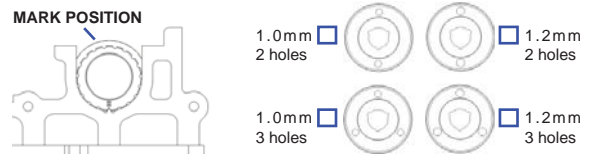

# PHOTON SETUP RECORD

Name: \_\_\_\_\_ Date: \_\_\_\_\_ Track: \_\_\_\_\_

Condition: \_\_\_\_\_ Temperature: \_\_\_\_\_

- Rubber Asphalt Edition
- Foam Carpet Edition

FRONT MEASUREMENTS		FRONT SHOCKS	
RIDE HEIGHT	mm	OIL WEIGHT	wt
CAMBER ANGLE	deg	PISTON	Standard/Optional
DROOP	mm	BLADDER	
WHEEL HUBS	mm	SPRING	
WHEEL SPACER	mm	NOTE	

REAR MEASUREMENTS		REAR SHOCKS	
RIDE HEIGHT	mm	OIL WEIGHT	wt
CAMBER ANGLE	deg	PISTON	Standard/Optional
DROOP	mm	BLADDER	
WHEEL HUBS	mm	SPRING	
WHEEL SPACER	mm	NOTE	

MOTOR	
SPUR GEAR	
PINION GEAR	
BATTERY	
BODY SHELLS	
WING	
ESC SETTING	