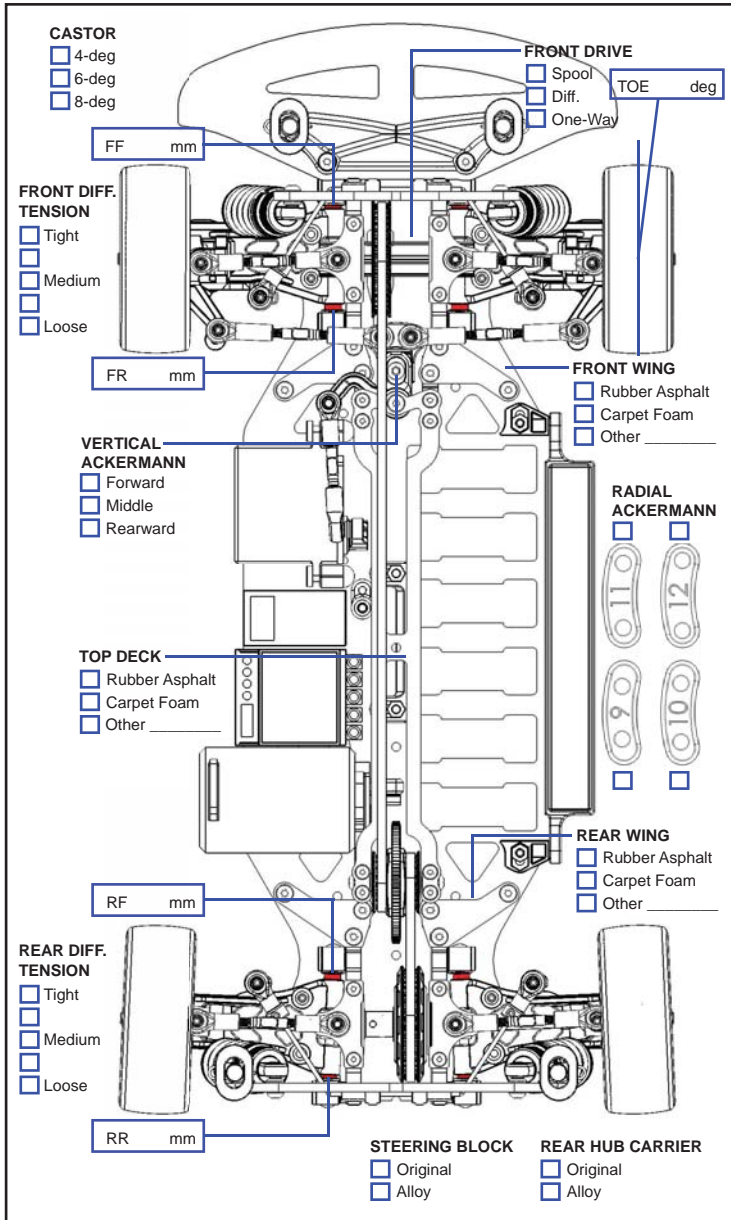

# PHOTON SETUP RECORD

Name: \_\_\_\_\_ Date: \_\_\_\_\_ Track: \_\_\_\_\_

Condition: \_\_\_\_\_ Temperature: \_\_\_\_\_

- Rubber Asphalt Edition
- Foam Carpet Edition

FRONT MEASUREMENTS		FRONT SHOCKS	
RIDE HEIGHT	mm	OIL WEIGHT	wt
CAMBER ANGLE	deg	PISTON	Standard/Optional
DROOP	mm	BLADDER	
WHEEL HUBS	mm	SPRING	
WHEEL SPACER	mm	NOTE	

REAR MEASUREMENTS		REAR SHOCKS	
RIDE HEIGHT	mm	OIL WEIGHT	wt
CAMBER ANGLE	deg	PISTON	Standard/Optional
DROOP	mm	BLADDER	
WHEEL HUBS	mm	SPRING	
WHEEL SPACER	mm	NOTE	

MOTOR	
SPUR GEAR	
PINION GEAR	
BATTERY	
BODY SHELLS	
WING	
ESC SETTING	