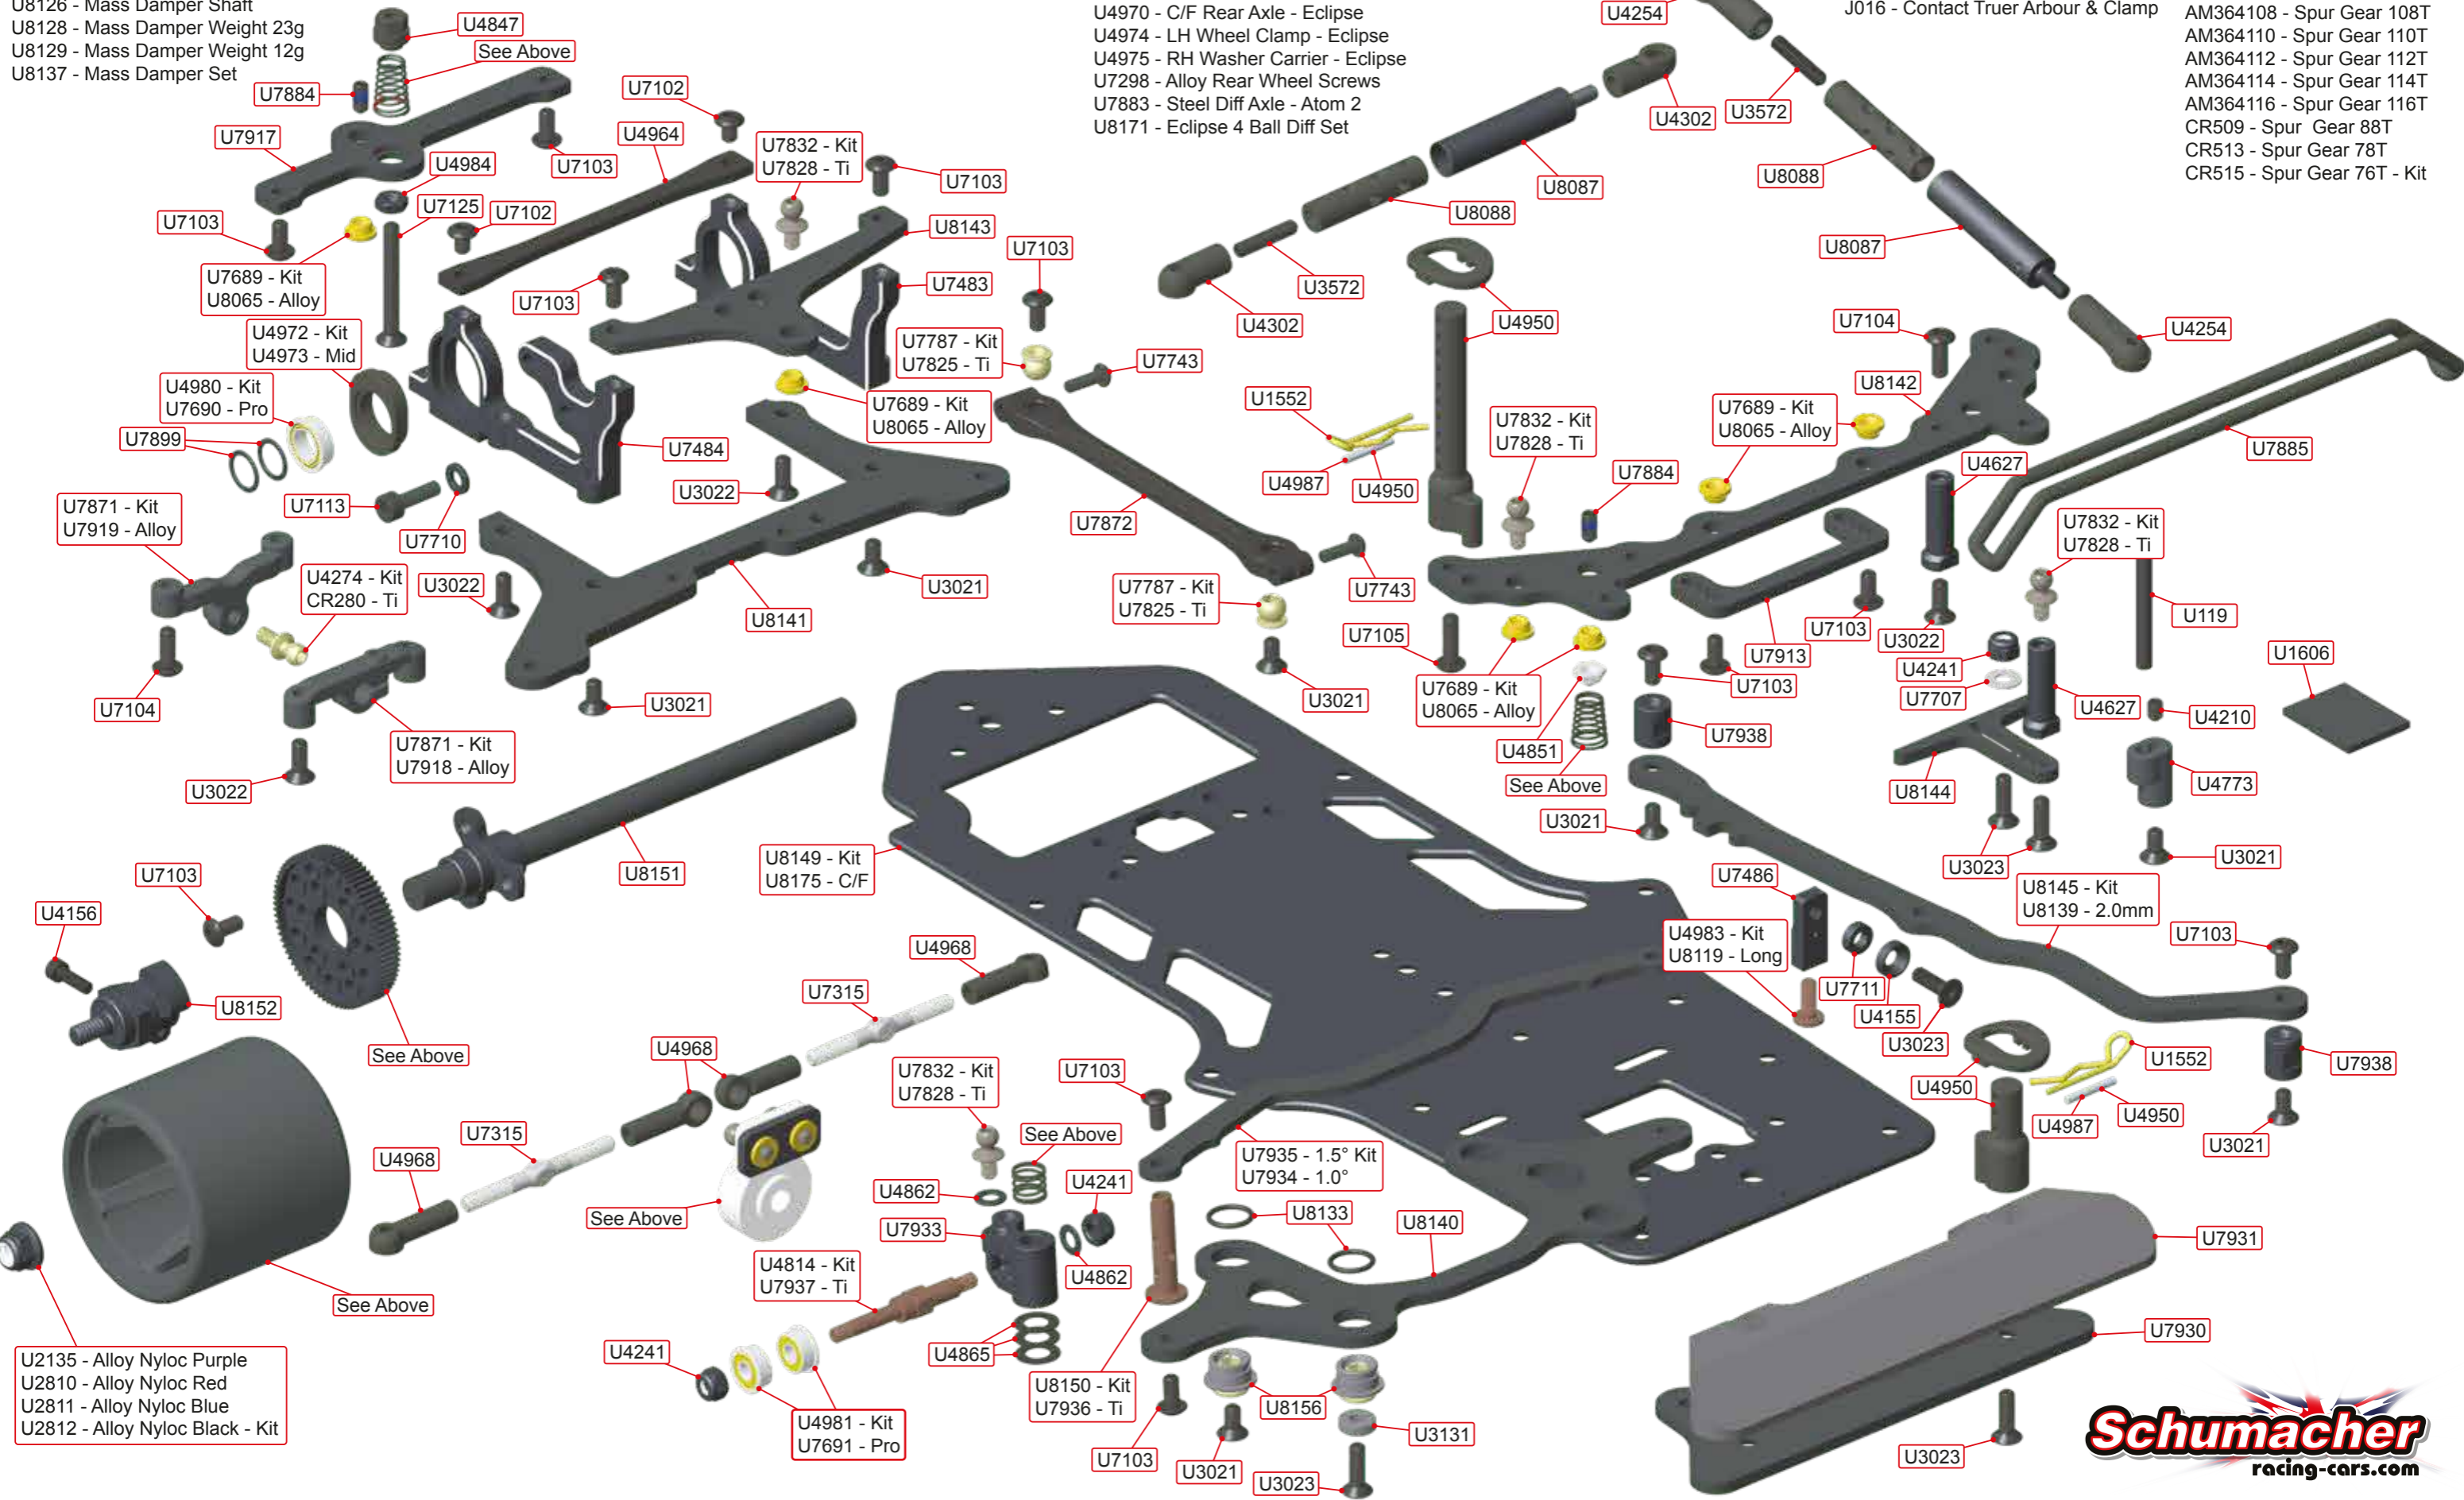

Diff Parts

- U1954 - Pro - Thrust Bearing
- U4112 - S/Steel Shims 1/4x5/16x0.004
- U4650 - M3 Nyloc Nut Steel - Black
- U4808 - "1/8" Chrome Steel Ball
- U4809 - Ball Bearing 1/4x3/8x1/8 Shield
- U4811 - "1/8" Silicone Nitride Ball
- U4837 - M2.5x10 Cap Hd
- U4855 - Diff Washer - Atom/Eclipse
- U4861 - Diff Rebuild Kit - Atom/Eclipse
- U4970 - C/F Rear Axle - Eclipse
- U4974 - LH Wheel Clamp - Eclipse
- U4975 - RH Washer Carrier - Eclipse
- U7298 - Alloy Rear Wheel Screws
- U7883 - Steel Diff Axle - Atom 2
- U8171 - Eclipse 4 Ball Diff Set

Rear Tyres

- JT3-28RA - Hex Soft Pink 28Sh A Foam
- JT3-30RA - Hex Magenta 30Sh A Foam
- JT3-32RA - Hex Double Pink 32Sh A Foam
- JT3-35RT - T Foam 35Sh
- JT3-38USR - Hex 38Sh USA Spec Purple
- JT3CR - 30Sh Control Tyre

Front Tyres

- JT2-30FA - Pink 30Sh A Foam
- JT2-32FA - Magenta 32Sh A Foam
- JT2-35FA - Double Pink 35Sh A Foam
- JT2-30FJ - Pink 30Sh J Foam
- JT2-35FT - T Foam 35Sh
- JT2-40FT - T Foam 40Sh
- JTCF - 32Sh Control Tyre

Spur Gears 64DP

- AM364090 - Spur Gear 90T
- AM364092 - Spur Gear 92T
- AM364094 - Spur Gear 94T
- AM364096 - Spur Gear 96T
- AM364098 - Spur Gear 98T
- AM364100 - Spur Gear 100T
- AM364102 - Spur Gear 102T
- AM364104 - Spur Gear 104T
- AM364106 - Spur Gear 106T
- AM364108 - Spur Gear 108T
- AM364110 - Spur Gear 110T
- AM364112 - Spur Gear 112T
- AM364114 - Spur Gear 114T
- AM364116 - Spur Gear 116T
- CR509 - Spur Gear 88T
- CR513 - Spur Gear 78T
- CR515 - Spur Gear 76T - Kit

Tyre Truing

- J016 - Contact Truer Arbour & Clamp

- U2135 - Alloy Nyloc Purple
- U2810 - Alloy Nyloc Red
- U2811 - Alloy Nyloc Blue
- U2812 - Alloy Nyloc Black - Kit