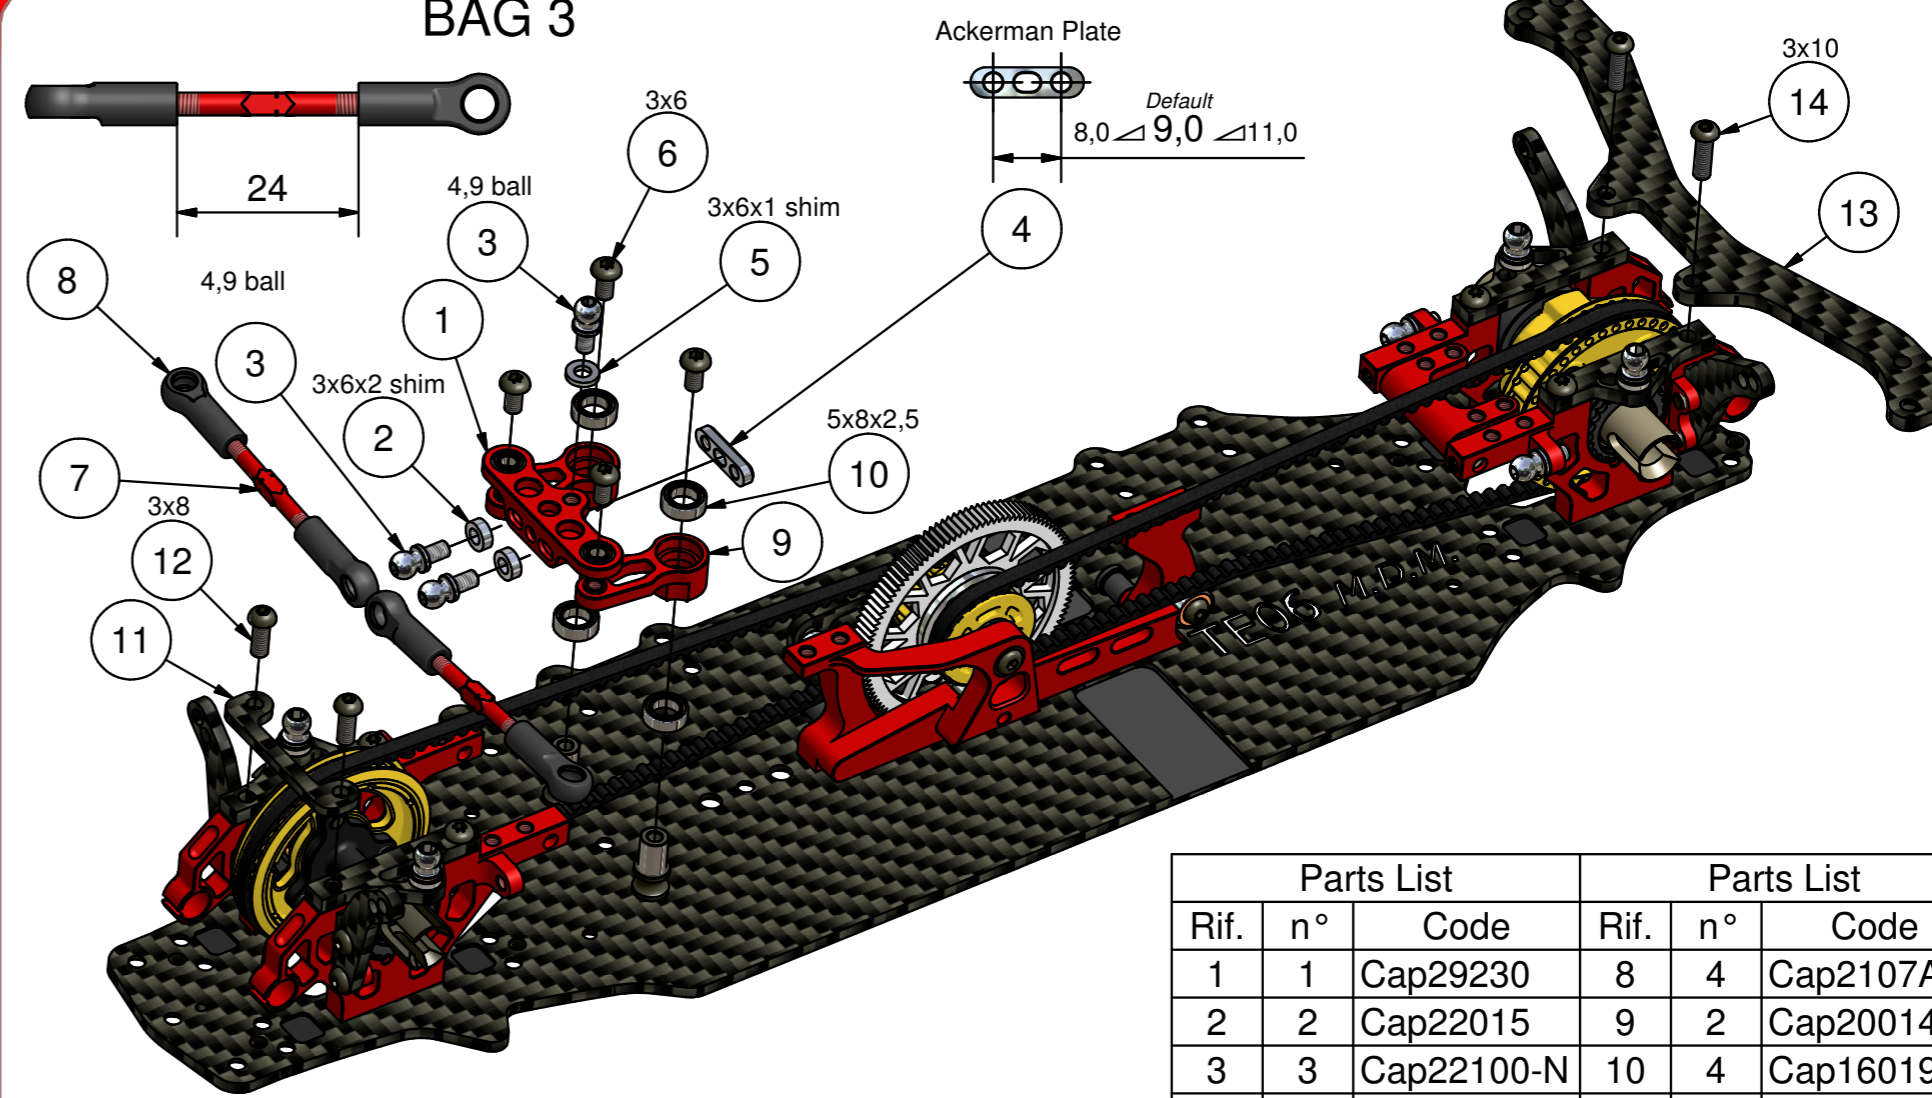

Step 3.3 - Steering System - *Capricorn RC*

BAG 3

Parts List

Rif.	n°	Code	Rif.	n°	Code
1	1	Cap29230	8	4	Cap2107A
2	2	Cap22015	9	2	Cap20014
3	3	Cap22100-N	10	4	Cap16019
4	1	Cap20029-9	11	1	Cap29409
5	1	Cap22021	12	2	Cap17032
6	4	Cap17030	13	1	Cap29413
7	2	Cap29235	14	2	Cap17023

Made in Italy