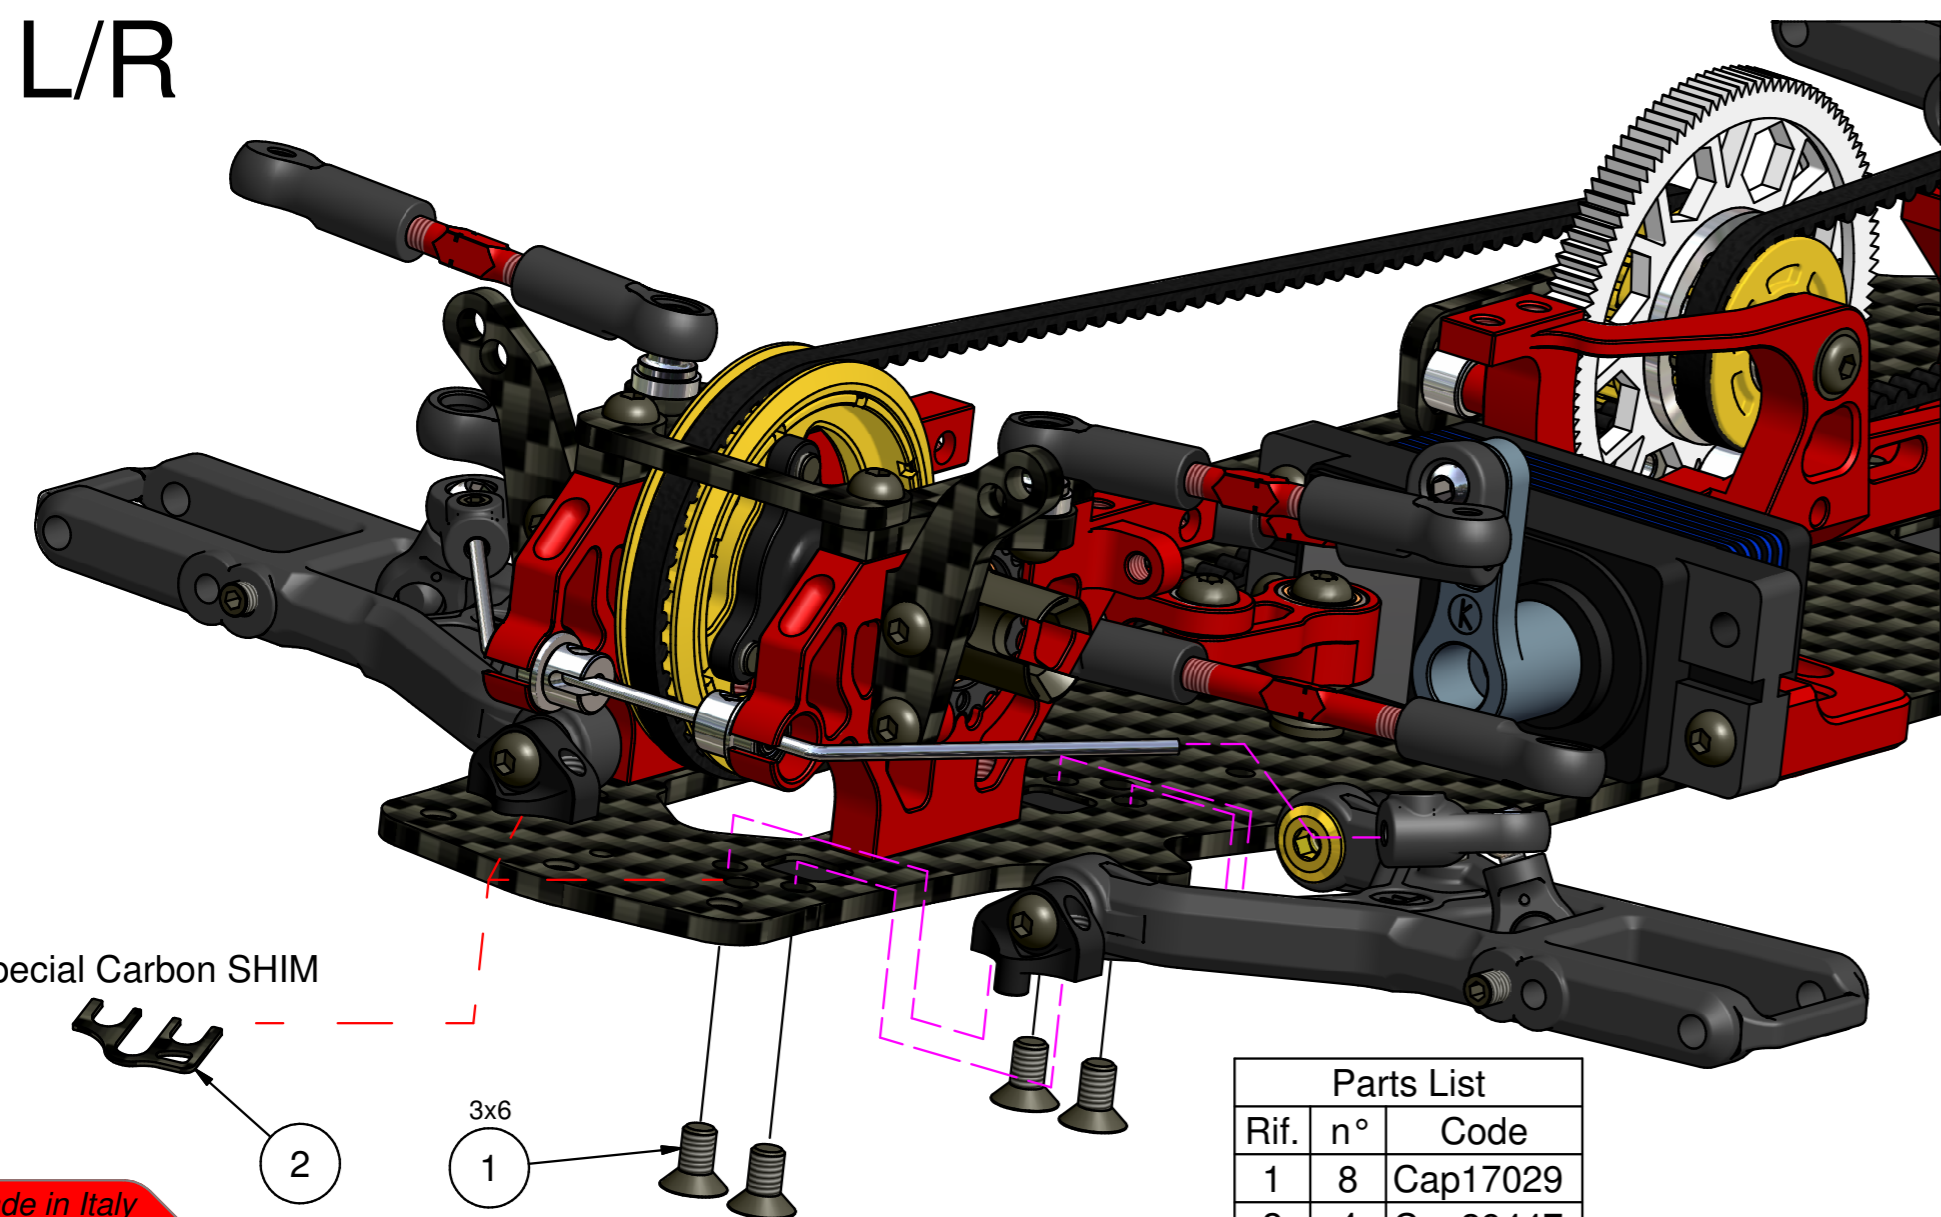

Step 4.2 - Front Arm Assembly - BAG 4

Capricorn RC

Parts List		
Rif.	n°	Code
1	8	Cap17029
2	4	Cap29447

Special Carbon SHIM

Made in Italy