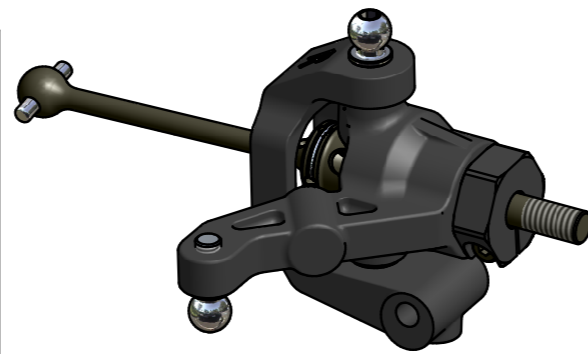

2x - R/L

Parts List		
Rif.	n°	Code
1	1	Cap29245
2	2	Cap 415
3	1	Cap22100-N
4	1	Cap29009F
5	1	Cap17015
6	1	Cap22005
7	1	Cap18023
8/R	1	Cap29441
8/L	1	Cap29442
9	2	Cap23007
10	1	Cap17032
11	1	Cap22102-N