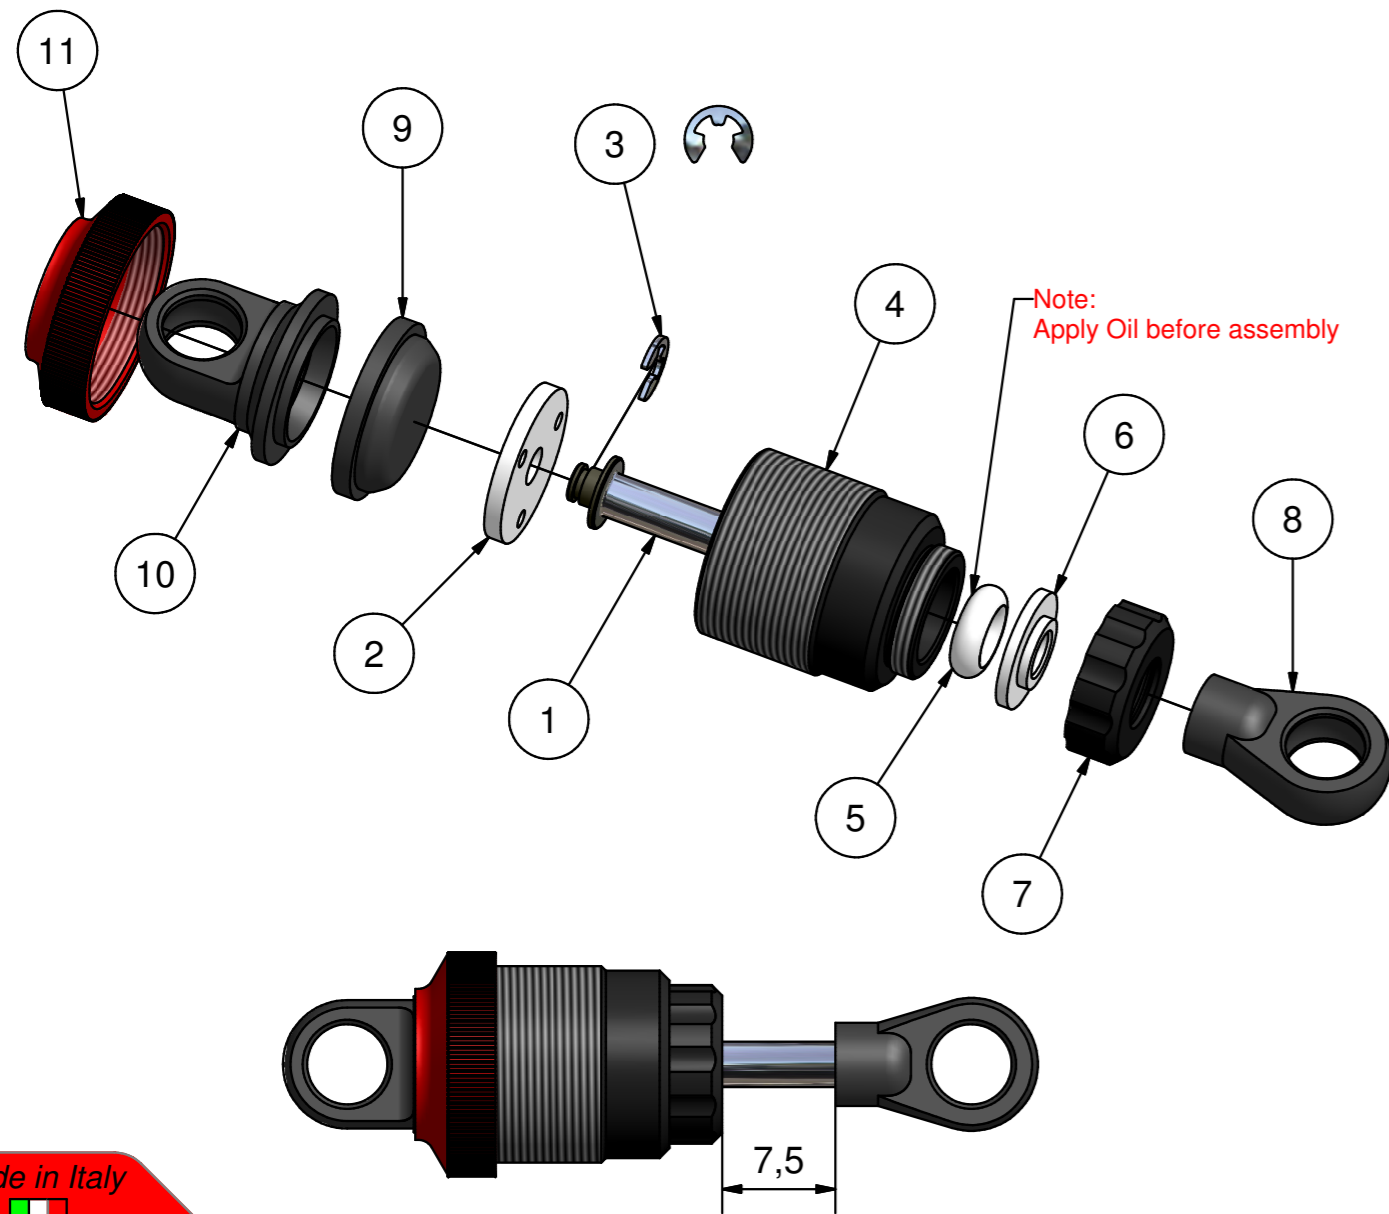

Made in Italy

Step 1.2 - Rear Differential - *Capricorn RC*

BAG 1

Parts List		
Rif.	n°	Code
1	1	Cap21110
2	4	Cap21110
3	4	Cap23023

Made in Italy

Step 1.3 - Rear Differential - *Capricorn RC*

BAG 1

Parts List		
Rif.	n°	Code
1	4	Cap17022
2	2	Cap18018
3	2	Cap2101D

Made in Italy

Step 2.0 - Shock Damper - BAG 2 *Capricorn RC*

4x

Parts List		
Rif.	n°	Code
1	1	Cap29431
2	1	Cap29432
3	1	Cap18026
4	1	Cap29430
5	1	Cap18512
6	1	Cap18505
7	1	Cap18502
8	1	Cap14042KS
9	1	Cap29148-6
10	1	Cap29331
11	1	Cap29433

Made in Italy

Step 3.0 - Main Transmission - BAG 3 *Capricorn RC*

Parts List			Parts List		
Rif.	n°	Code	Rif.	n°	Code
1	1	Cap29417	8	1	Cap17032
2	1	Cap29347	9	1	Cap29368
3	1	Cap17034	10	1	Cap29110W
4	2	Cap19204	11	1	Cap29369F
5	1	Cap22023	12	3	Cap18021
6	1	Cap17026	13	4	Cap16019
7	1	Cap17040	14	2	Cap29369P
			15	2	Cap18082
			16	1	Cap29428
			17	1	Cap29427
			18	1	Cap 434
			19	1	Cap22018
			20	1	Cap17027
			21	2	Cap17029