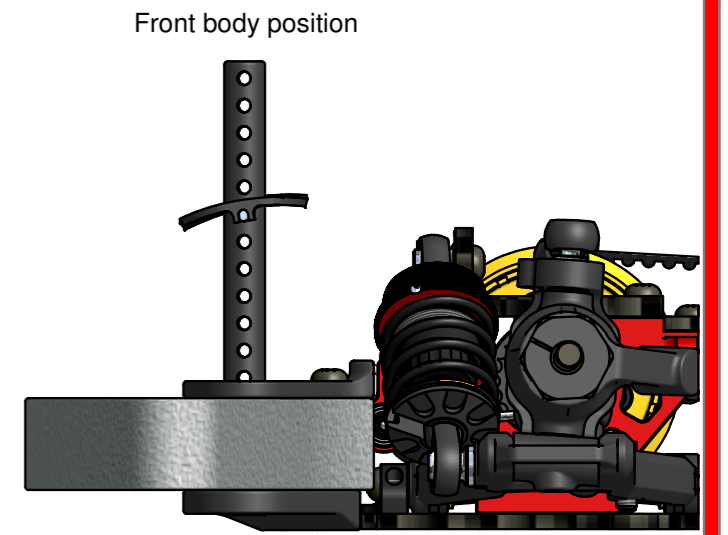

Step 6.1 - Bumper - Front Shock - BAG 6 *Capricorn RC*

Parts List		
Rif.	n°	Code
1	1	Cap29180
2	2	Cap15011
3	2	Cap17031
4	1	Cap29182
5	1	Cap29181
6	4	Cap17030
7	2	Cap17016
8	2	Cap15013
9	2	Cap17027
10	1	Cap17029
11	2	Cap22021

Made in Italy