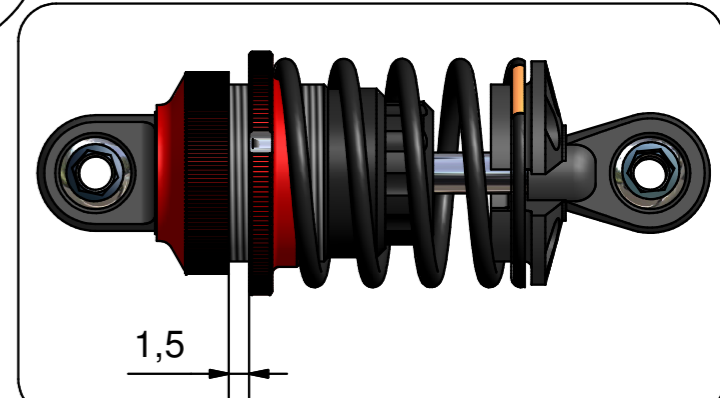

Silicon Oil #350

Made in Italy

Step 2.1 - Shock Damper - BAG 2 *Capricorn RC*

4x

Parts List		
Rif.	n°	Code
1	1	Cap29434
2	1	Cap29435
3	1	Cap18106
4	1	Cap14030
5	2	Cap18169

Spring chart:  
 0.22 Silver Option  
 0.24 Pink Option  
**0.25 Orange Default**  
 0.26 Blue Option  
 0.27 Purple Option  
 0.28 Green Option  
 0.30 Yellow Option