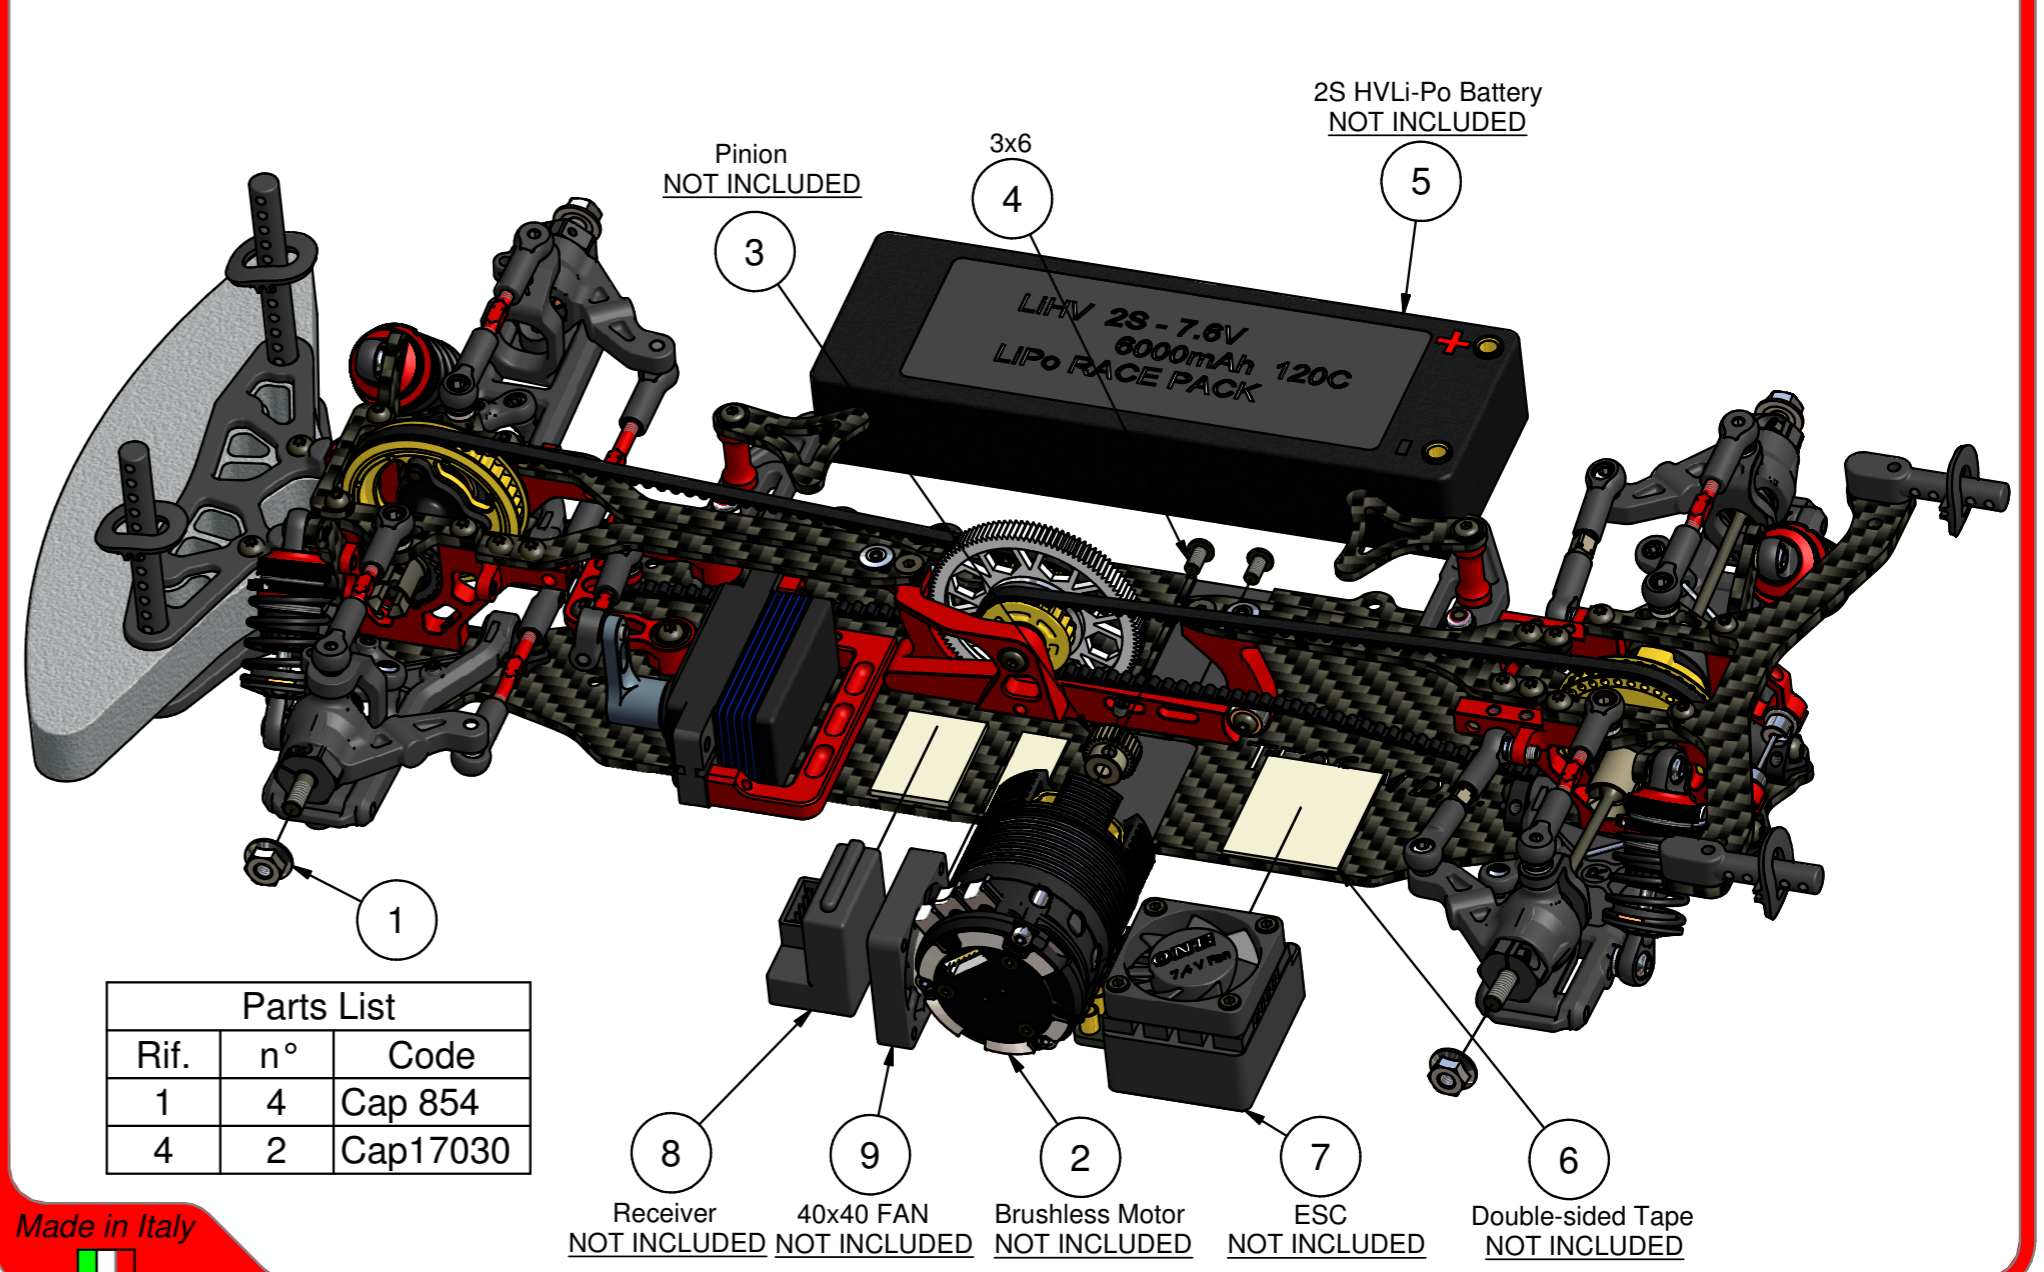

Made in Italy

Step 6.2 - Body Holder - Rear Shock - BAG 6 *Capricorn RC*

Parts List		
Rif.	n°	Code
1	2	Cap15012
2	2	Cap17016
3	2	Cap15013
4	2	Cap17032
5	2	Cap17030
6	2	Cap22021

Made in Italy

Step 6.3 - Electronics - BAG 6 *Capricorn RC*