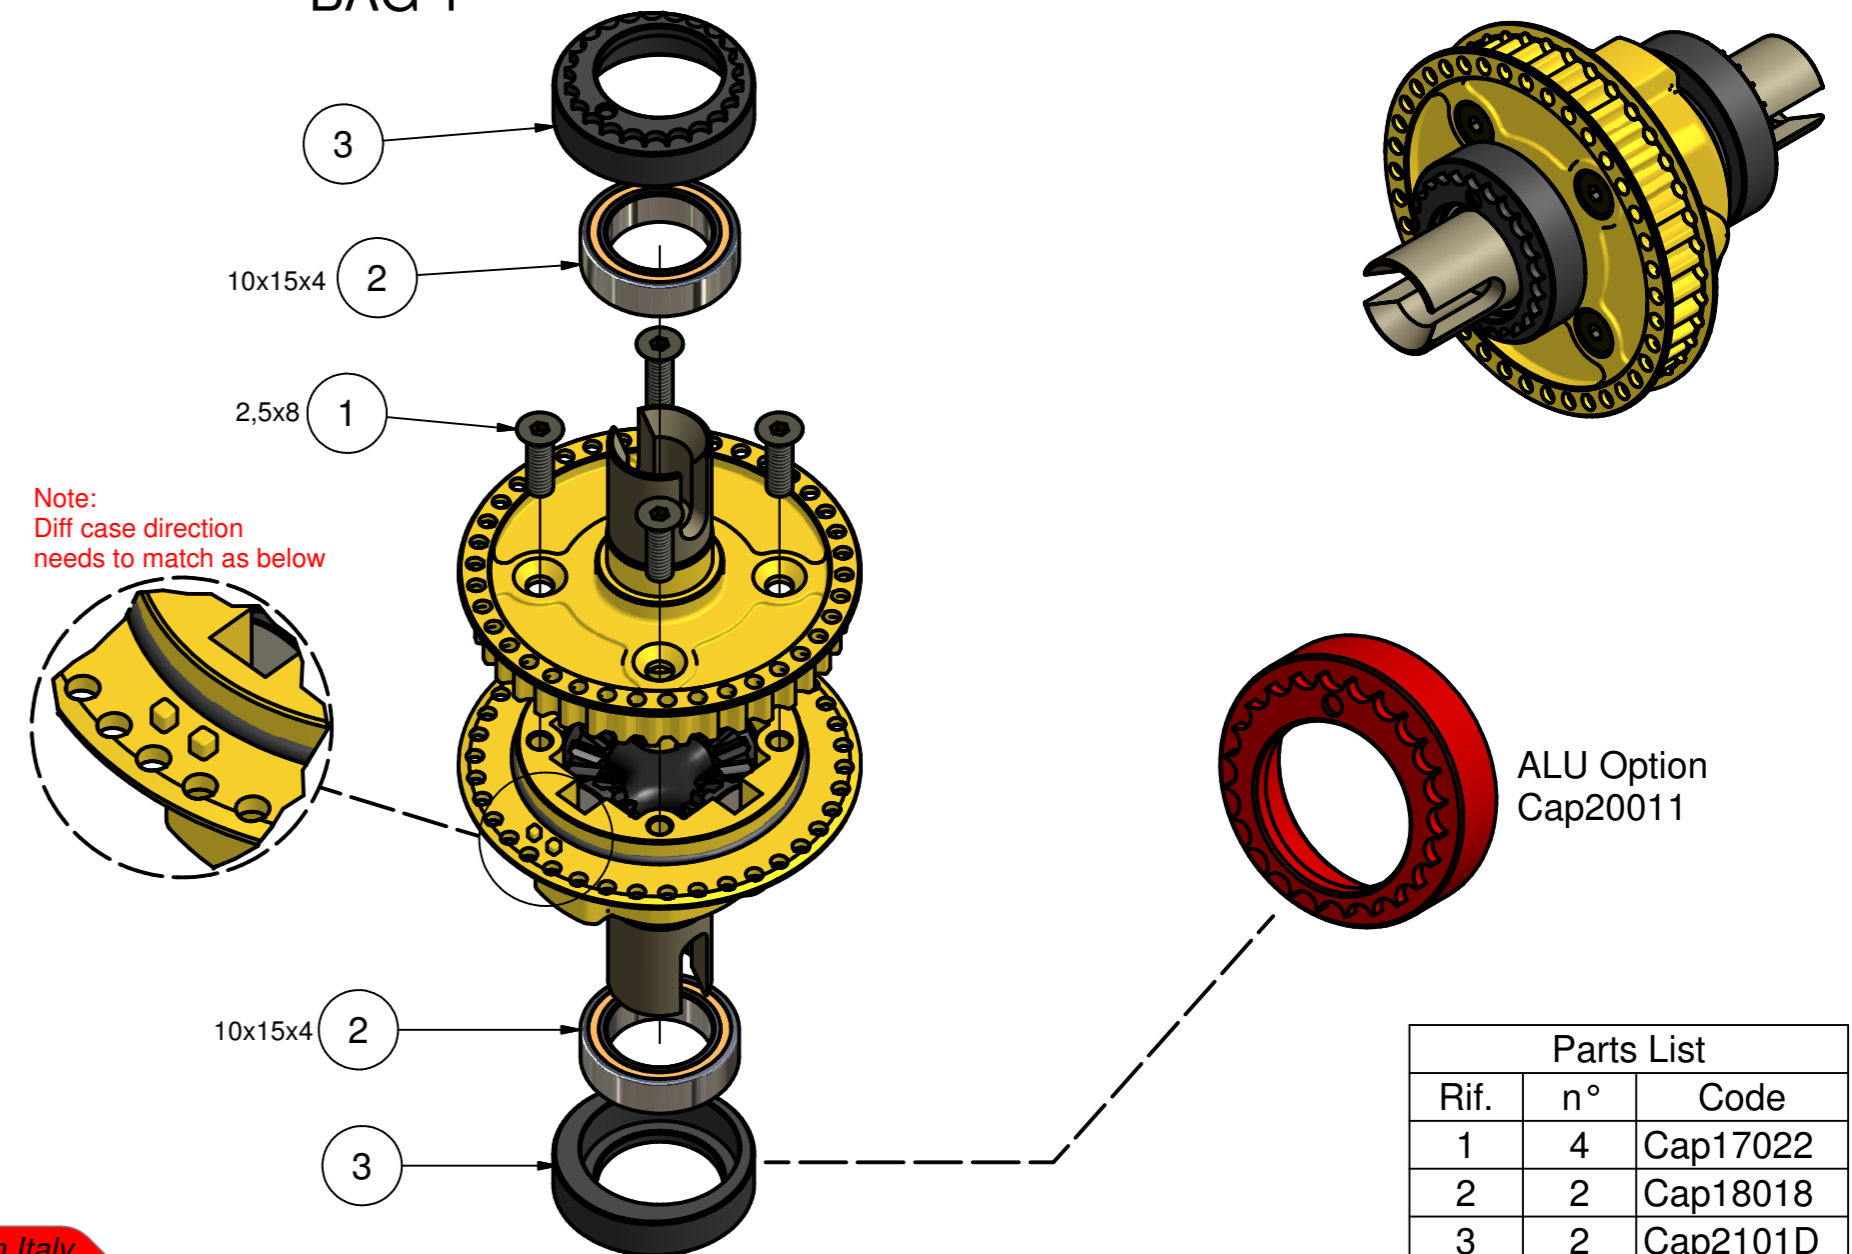

Made in Italy

Step 1.2 - Rear Differential - *Capricorn RC*

BAG 1

Parts List		
Rif.	n°	Code
1	1	Cap21110
2	4	Cap21110
3	4	Cap23023

Made in Italy

Step 1.3 - Rear Differential - *Capricorn RC*

BAG 1

Parts List		
Rif.	n°	Code
1	4	Cap17022
2	2	Cap18018
3	2	Cap2101D

Made in Italy

Step 2.0 - Shock Damper - BAG 2 *Capricorn RC*

4x

Parts List		
Rif.	n°	Code
1	1	Cap29431
2	1	Cap29432
3	1	Cap18026
4	1	Cap29430
5	1	Cap18512
6	1	Cap18505
7	1	Cap18502
8	1	Cap14042KS
9	1	Cap29148-6
10	1	Cap29331
11	1	Cap29433

Silicon Oil #350

Made in Italy

Step 2.1 - Shock Damper - BAG 2 *Capricorn RC*

4x

Parts List		
Rif.	n°	Code
1	1	Cap29434
2	1	Cap29435
3	1	Cap18106
4	1	Cap14030
5	2	Cap18169

Spring chart:  
 0.22 Silver Option  
 0.24 Pink Option  
**0.25 Orange Default**  
 0.26 Blue Option  
 0.27 Purple Option  
 0.28 Green Option  
 0.30 Yellow Option

Made in Italy

Step 3.0 - Main Transmission - BAG 3 *Capricorn RC*

Parts List			Parts List		
Rif.	n°	Code	Rif.	n°	Code
1	1	Cap29417	8	1	Cap17032
2	1	Cap29347	9	1	Cap29368
3	1	Cap17034	10	1	Cap29110W
4	2	Cap19204	11	1	Cap29369F
5	1	Cap22023	12	3	Cap18021
6	1	Cap17026	13	4	Cap16019
7	1	Cap17040	14	2	Cap29369P
			15	2	Cap18082
			16	1	Cap29428
			17	1	Cap29427
			18	1	Cap 434
			19	1	Cap22018
			20	1	Cap17027
			21	2	Cap17029