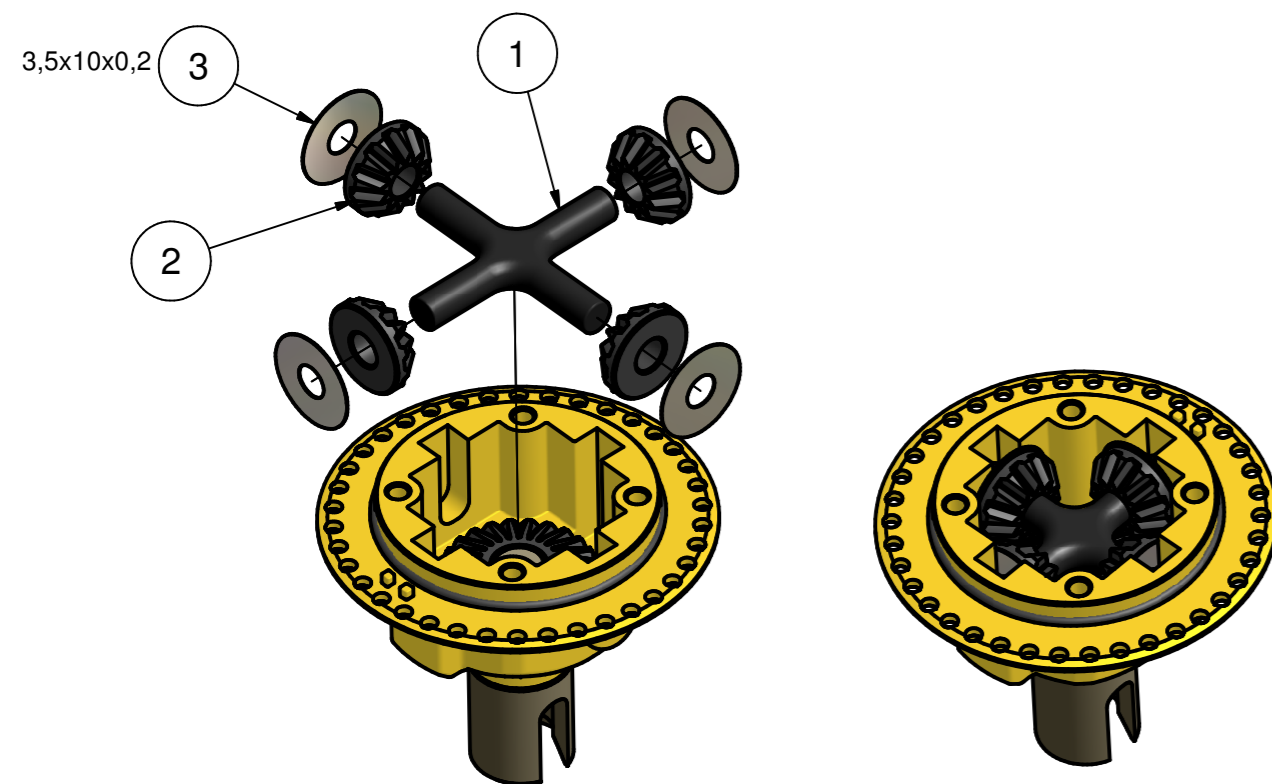

Step 1.2 - Rear Differential - *Capricorn RC*

BAG 1

Parts List		
Rif.	n°	Code
1	1	Cap21110
2	4	Cap21110
3	4	Cap23023

Made in Italy