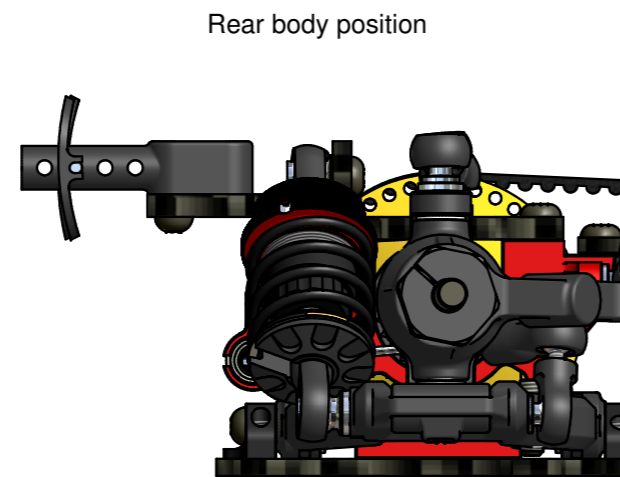

Step 6.2 - Body Holder - Rear Shock - BAG 6 *Capricorn RC*

Parts List		
Rif.	n°	Code
1	2	Cap15012
2	2	Cap17016
3	2	Cap15013
4	2	Cap17032
5	2	Cap17030
6	2	Cap22021

Made in Italy