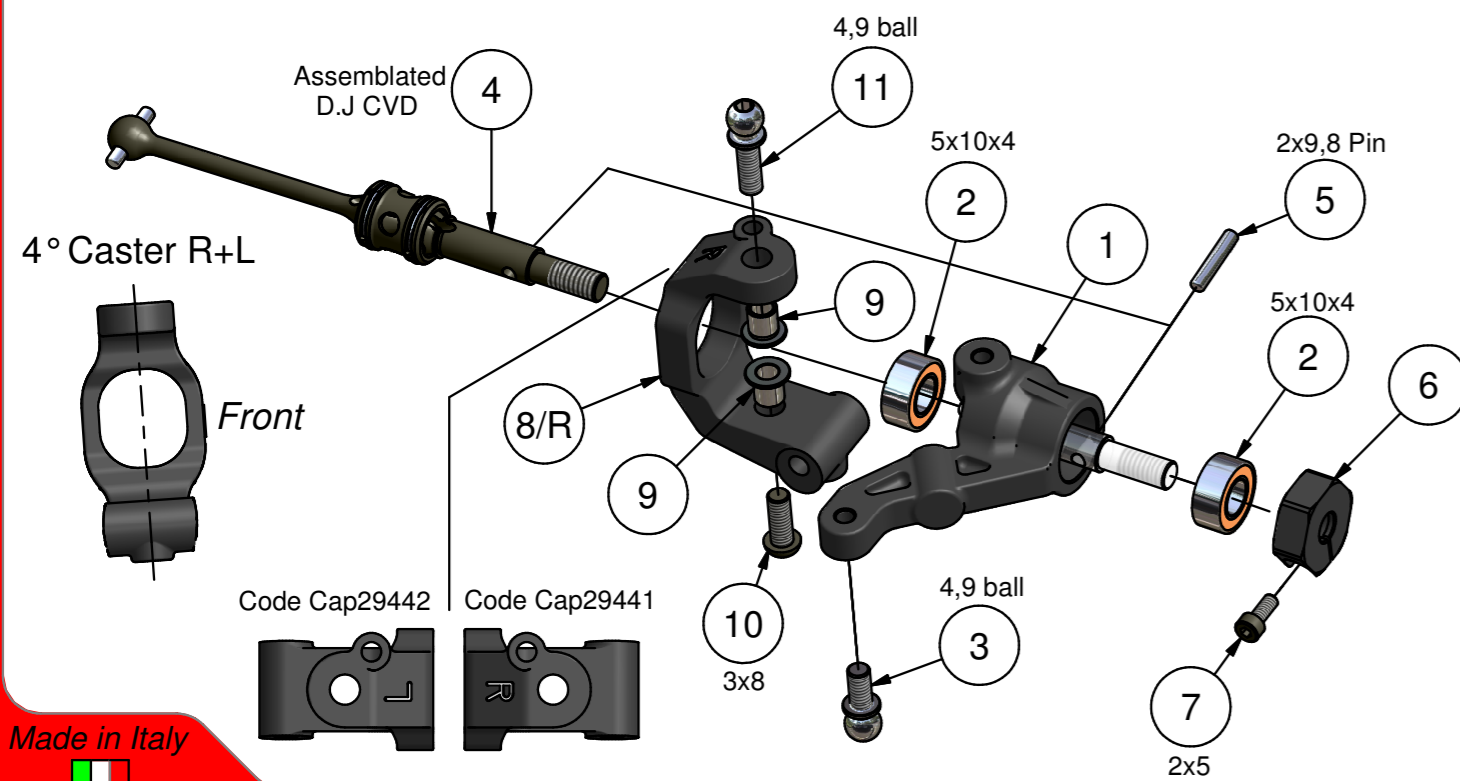

Made in Italy