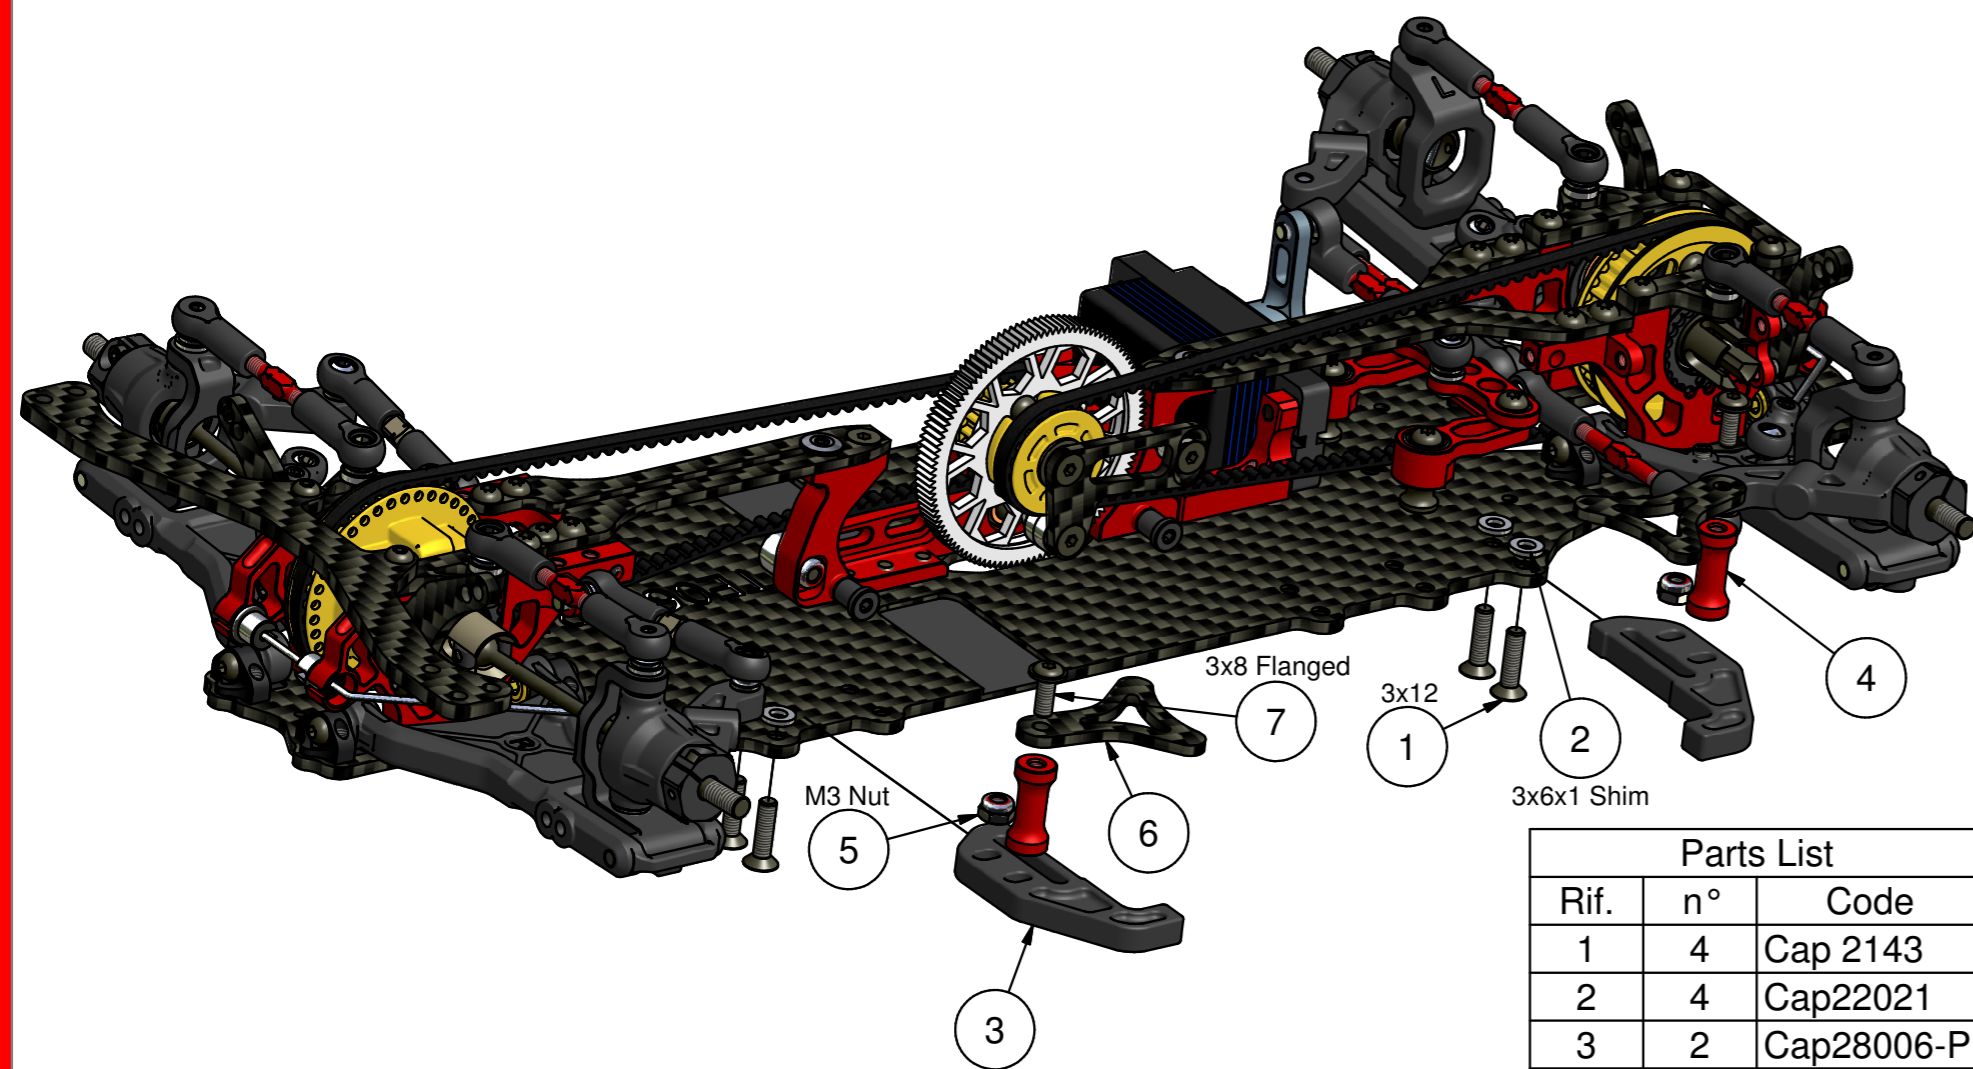

**Step 5.3 - Rear Suspension** *Capricorn RC*  
/ Up Deck -  
BAG 5

L/R

Parts List		
Rif.	n°	Code
1	1	Cap29407
2	1	Cap17029
3	1	Cap29425
4	4	Cap17030
5	2	Cap23016
6	2	Cap17006

Made in Italy

Step 6.0 - Battery Holder - BAG 6 *Capricorn RC*