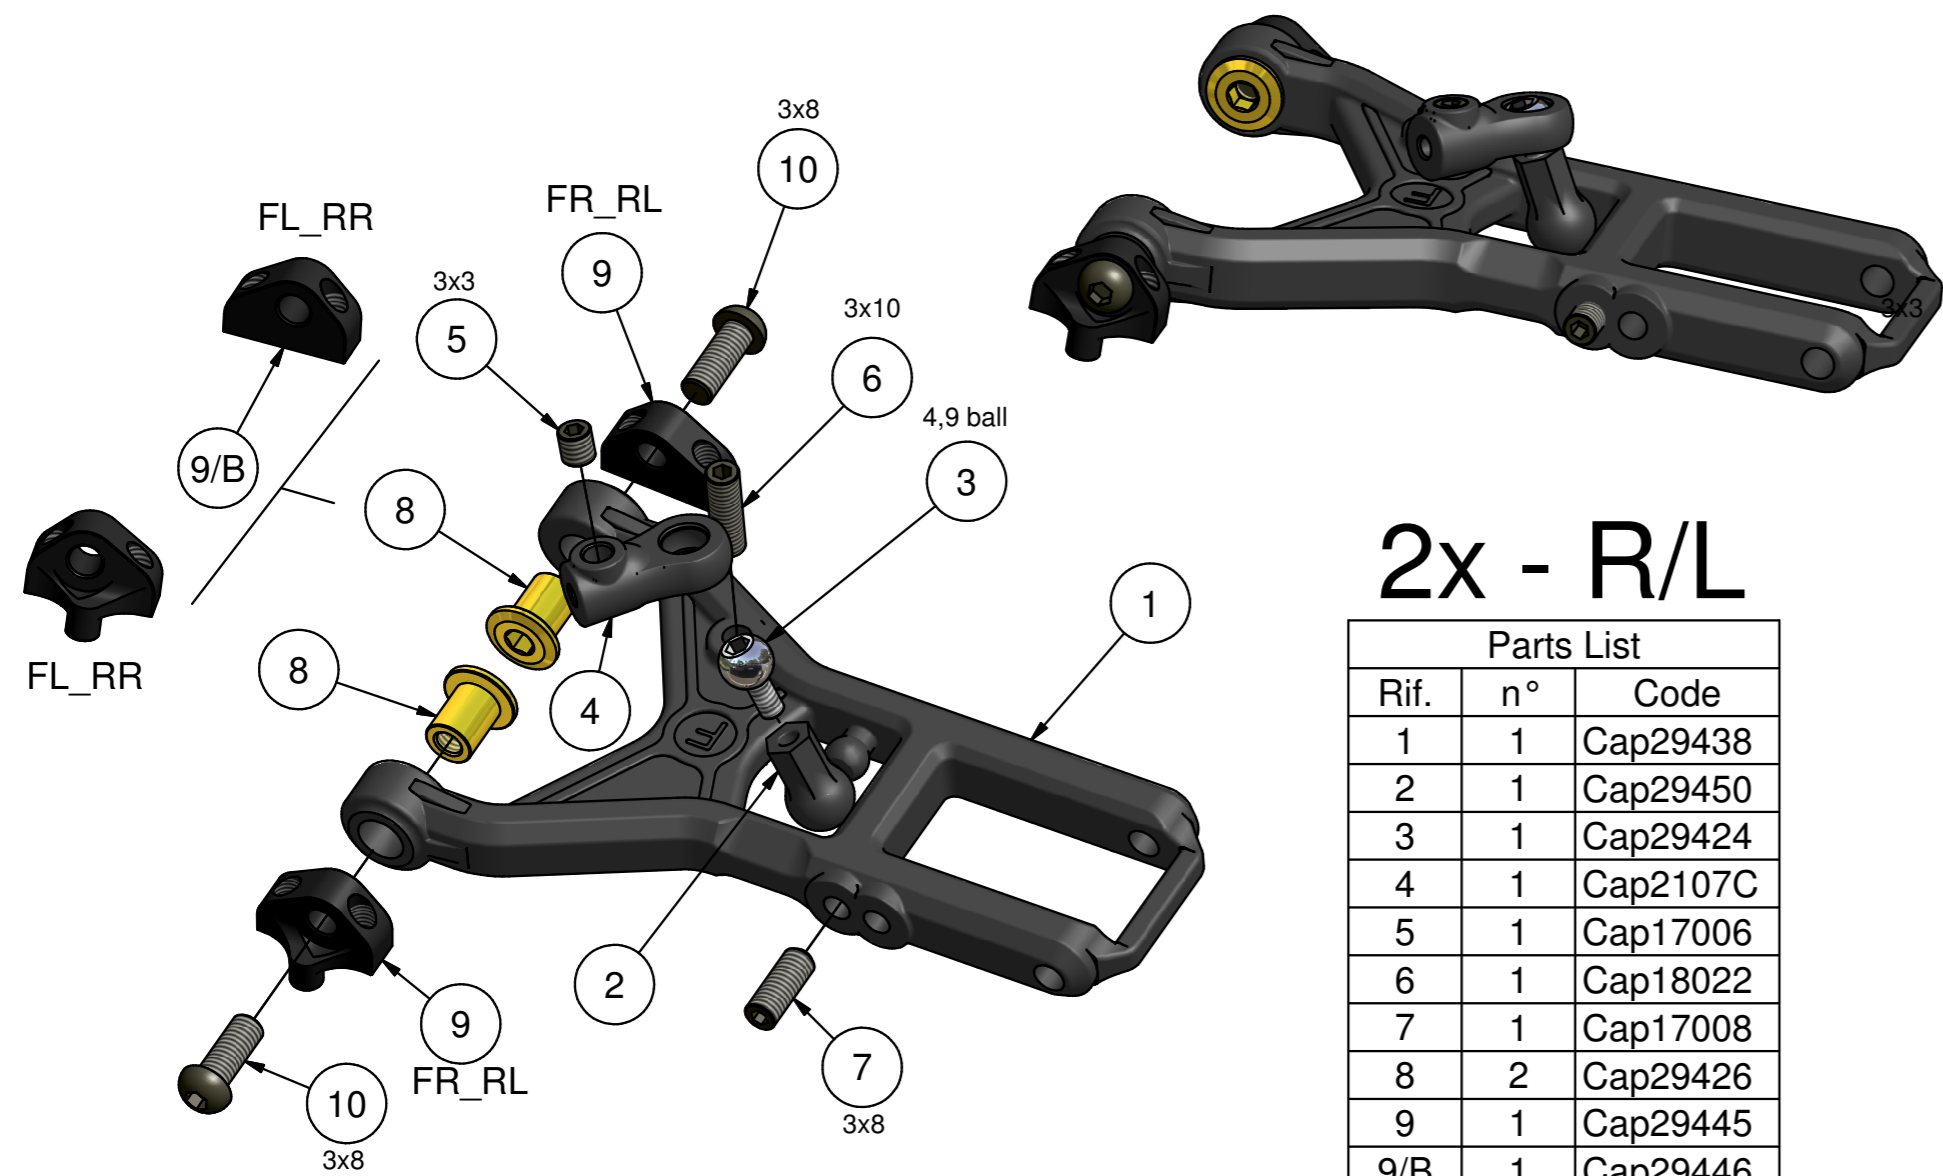

Step 4.0 - Front Arm Set - BAG 4

Capricorn RC

2x - R/L

Parts List		
Rif.	n°	Code
1	1	Cap29438
2	1	Cap29450
3	1	Cap29424
4	1	Cap2107C
5	1	Cap17006
6	1	Cap18022
7	1	Cap17008
8	2	Cap29426
9	1	Cap29445
9/B	1	Cap29446
10	2	Cap17032

Note: make sure the arms move freely

Made in Italy