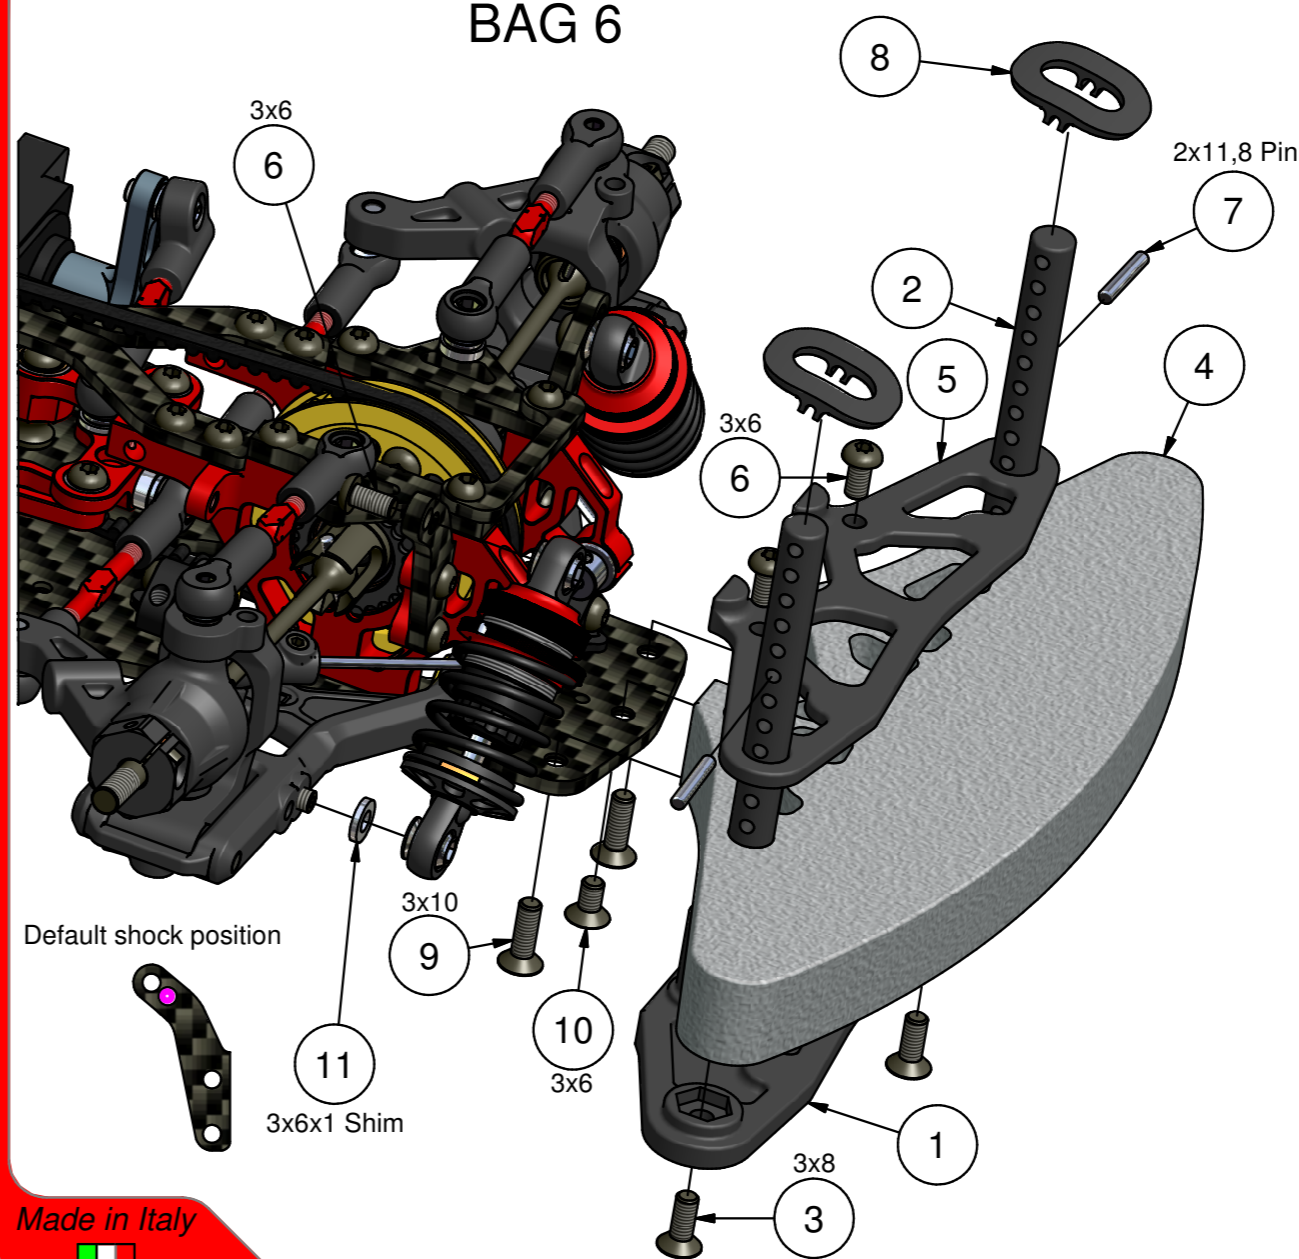

Step 6.1 - Bumper - Front Shock - BAG 6 *Capricorn RC*

Parts List		
Rif.	n°	Code
1	1	Cap29180
2	2	Cap15011
3	2	Cap17031
4	1	Cap29182
5	1	Cap29181
6	4	Cap17030
7	2	Cap17016
8	2	Cap15013
9	2	Cap17027
10	1	Cap17029
11	2	Cap22021

Made in Italy