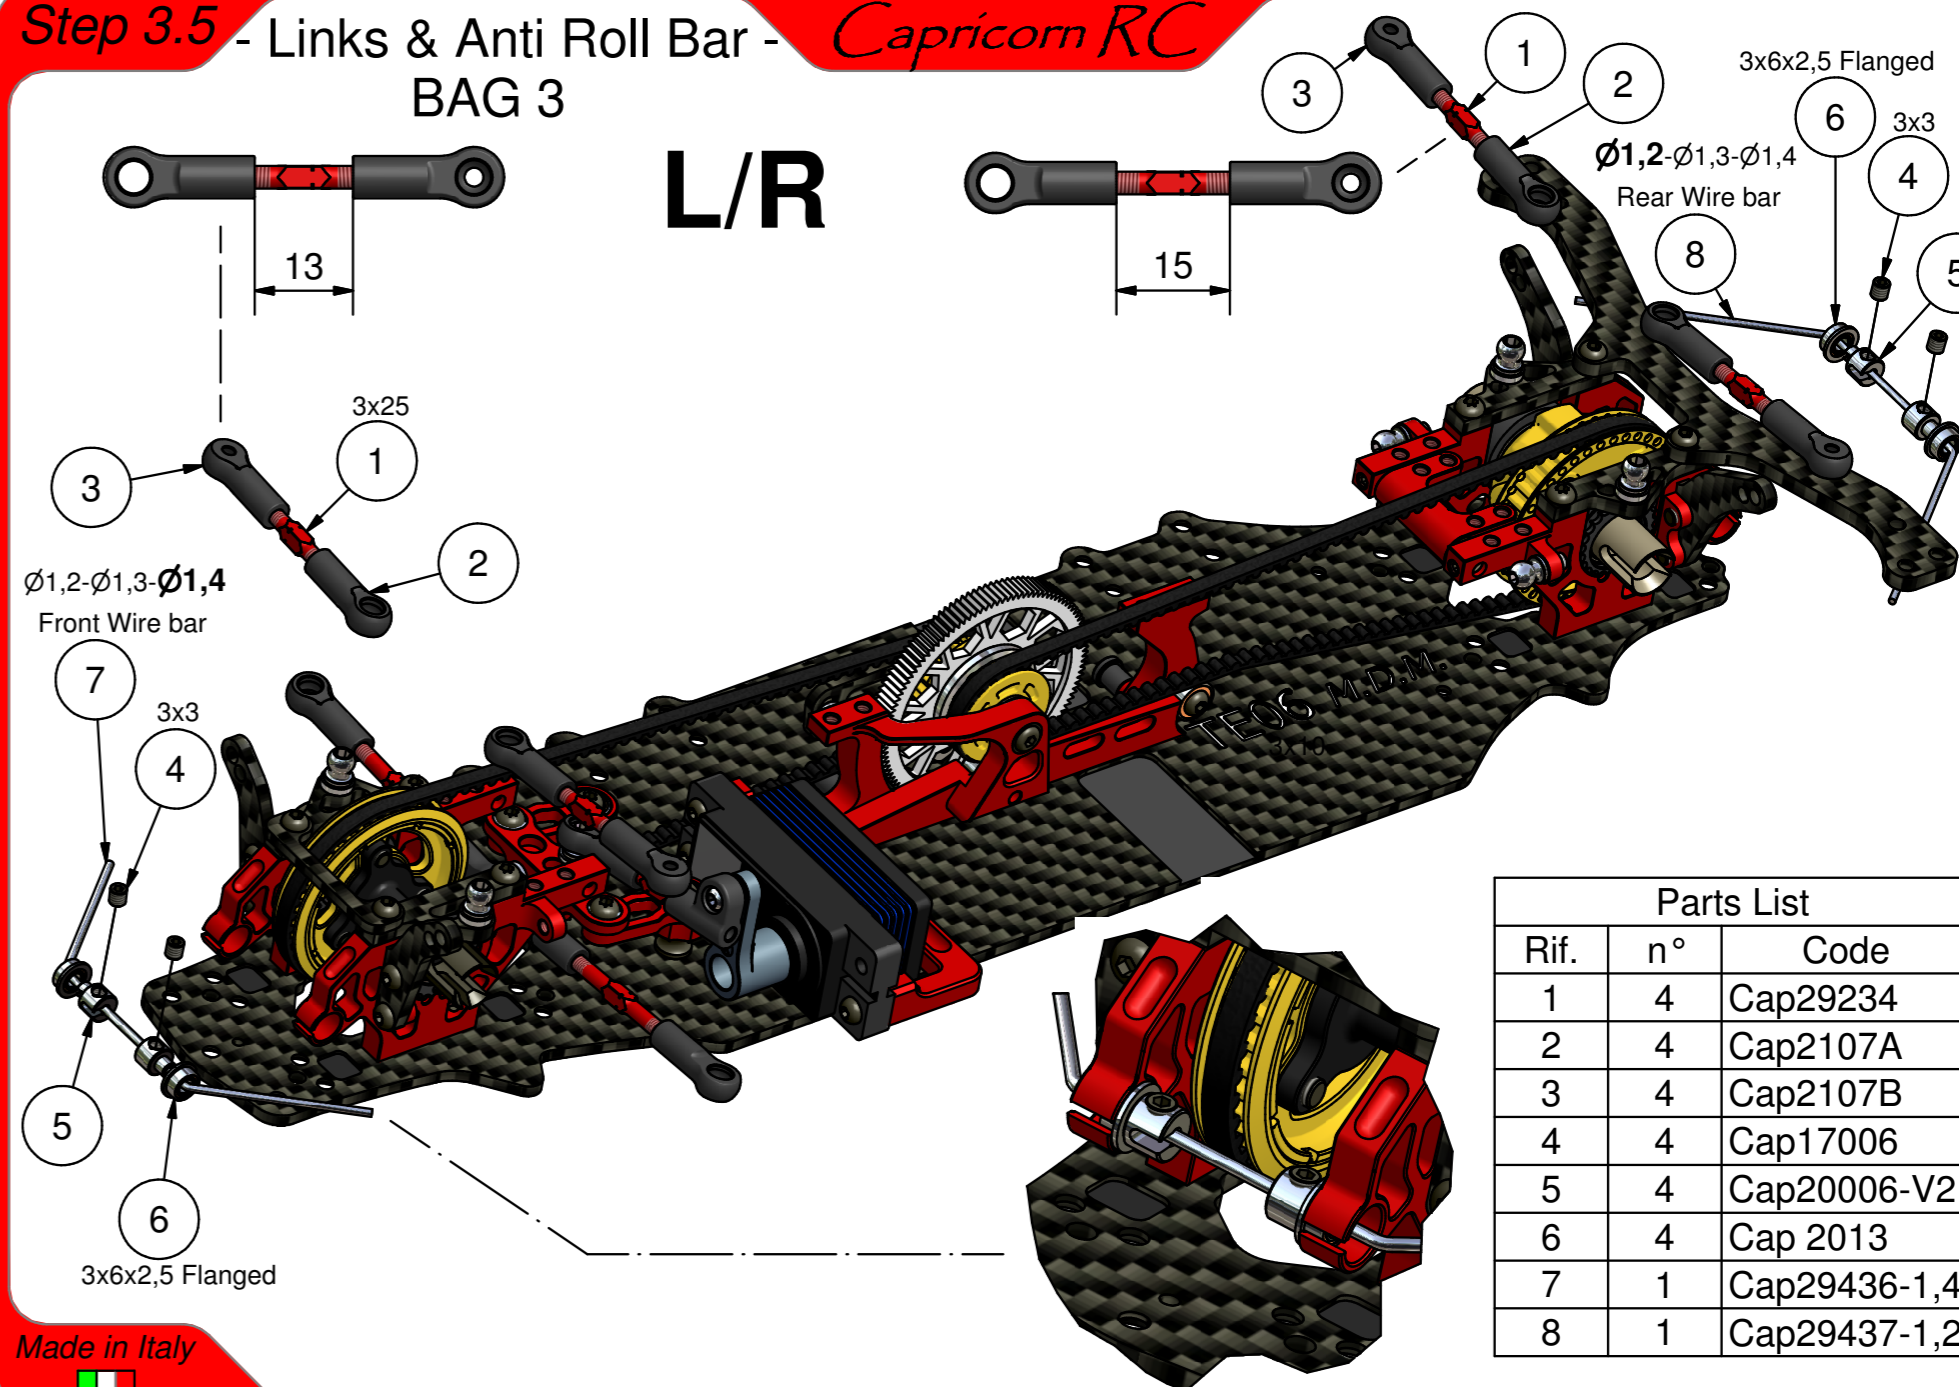

Step 3.5 - Links & Anti Roll Bar - *Capricorn RC*

BAG 3

Parts List

Rif.	n°	Code
1	4	Cap29234
2	4	Cap2107A
3	4	Cap2107B
4	4	Cap17006
5	4	Cap20006-V2
6	4	Cap 2013
7	1	Cap29436-1,4
8	1	Cap29437-1,2

Made in Italy