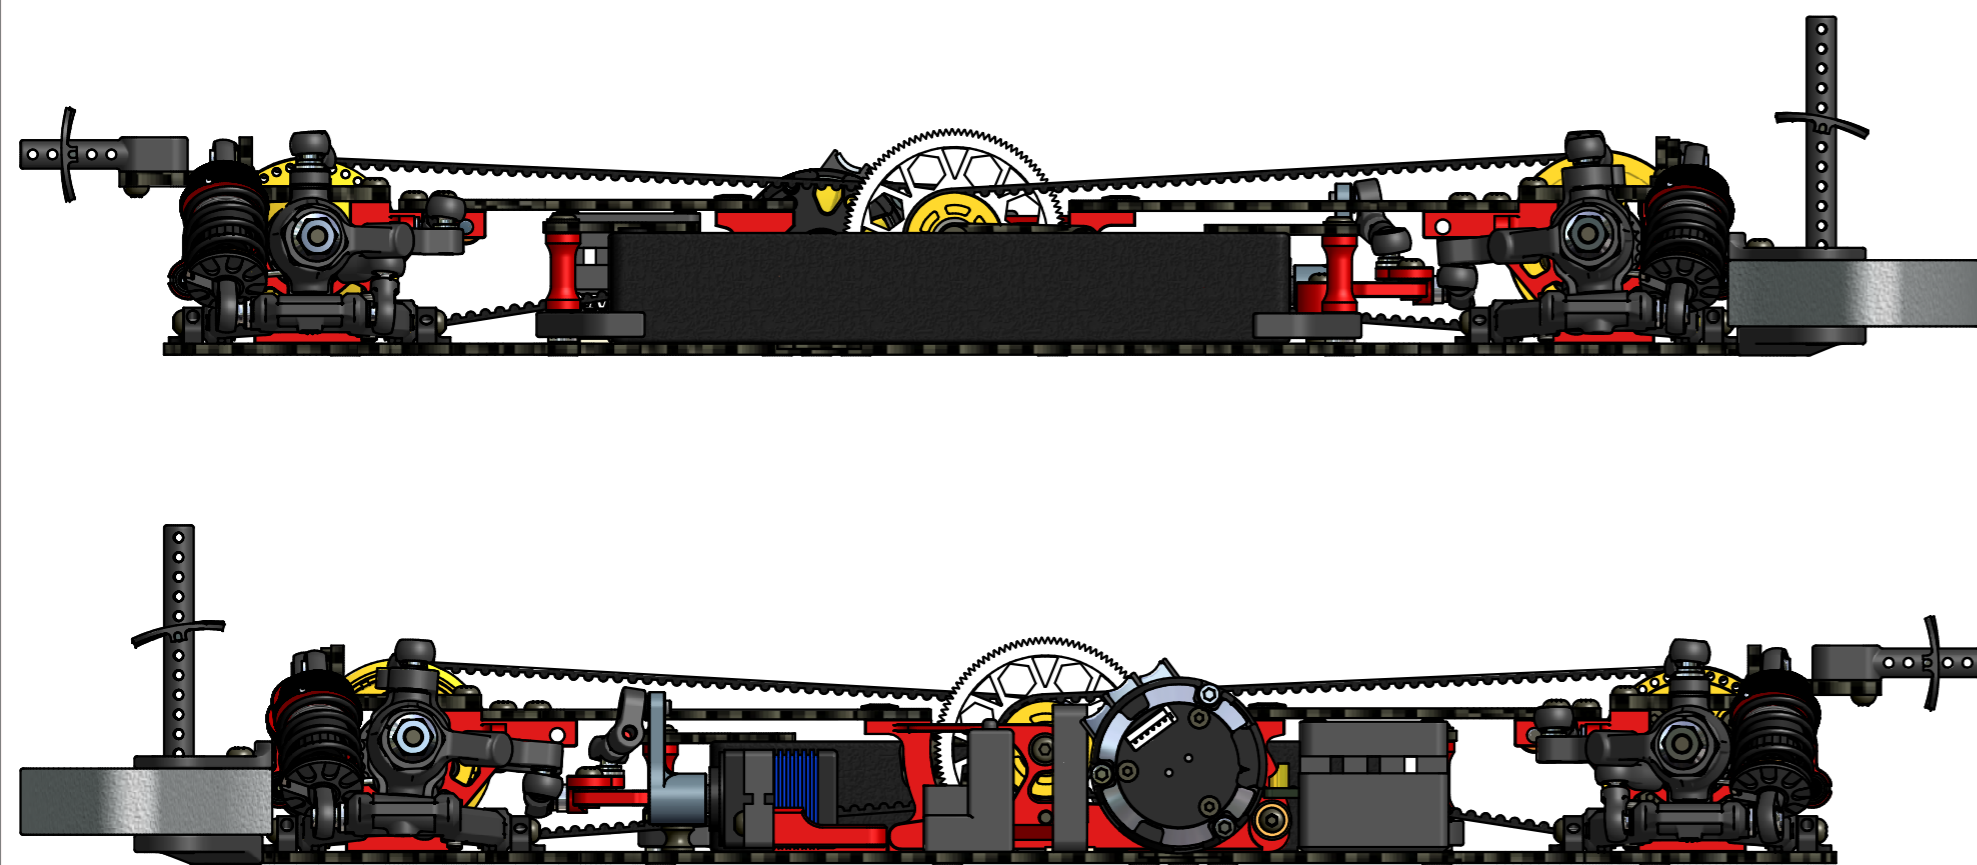

Parts List		
Rif.	n°	Code
1	4	Cap 854
4	2	Cap17030

Made in Italy

- Final Assembly View - *Capricorn RC*

Made in Italy

- Final Assembly View - *Capricorn RC*

Made in Italy

- Final Assembly View - *Capricorn RC*