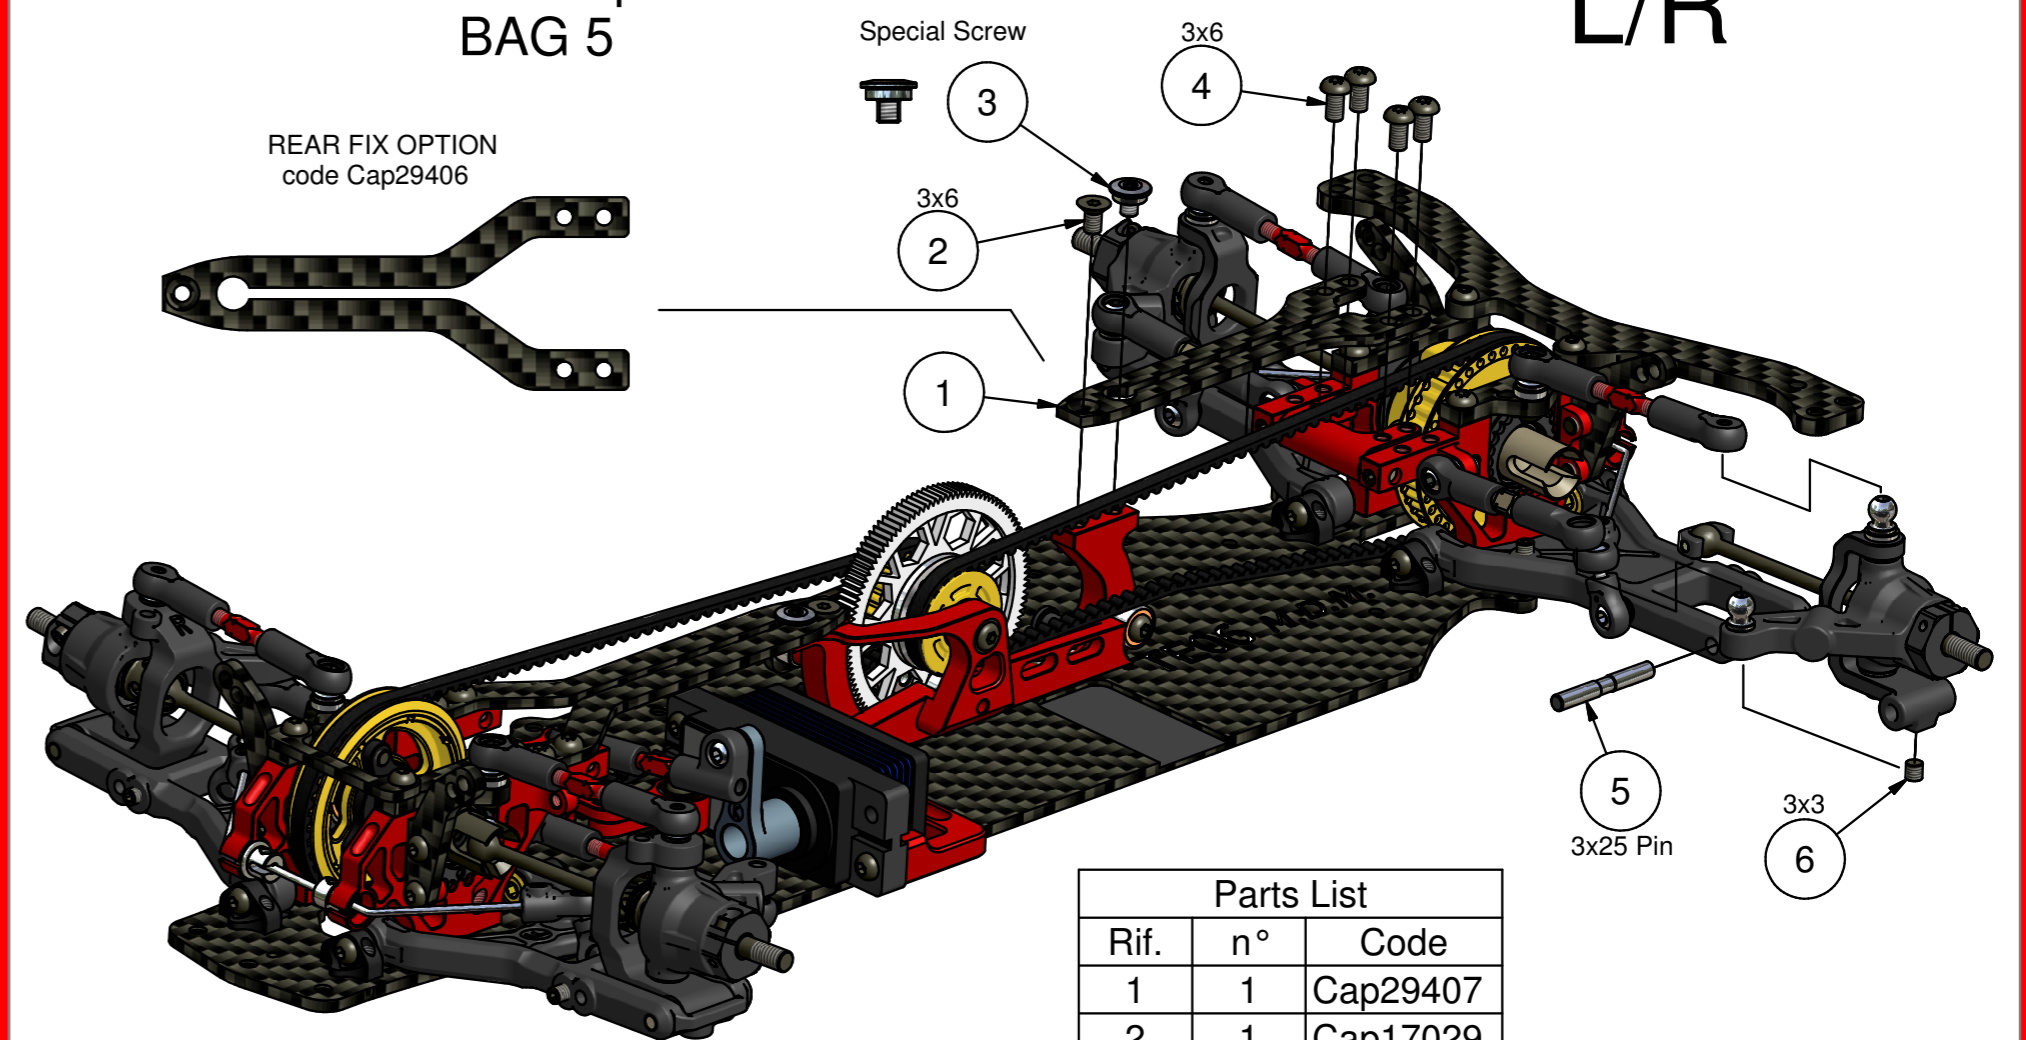

Step 5.3 - Rear Suspension *Capricorn RC*
/ Up Deck -
BAG 5

L/R

Parts List		
Rif.	n°	Code
1	1	Cap29407
2	1	Cap17029
3	1	Cap29425
4	4	Cap17030
5	2	Cap23016
6	2	Cap17006

Made in Italy