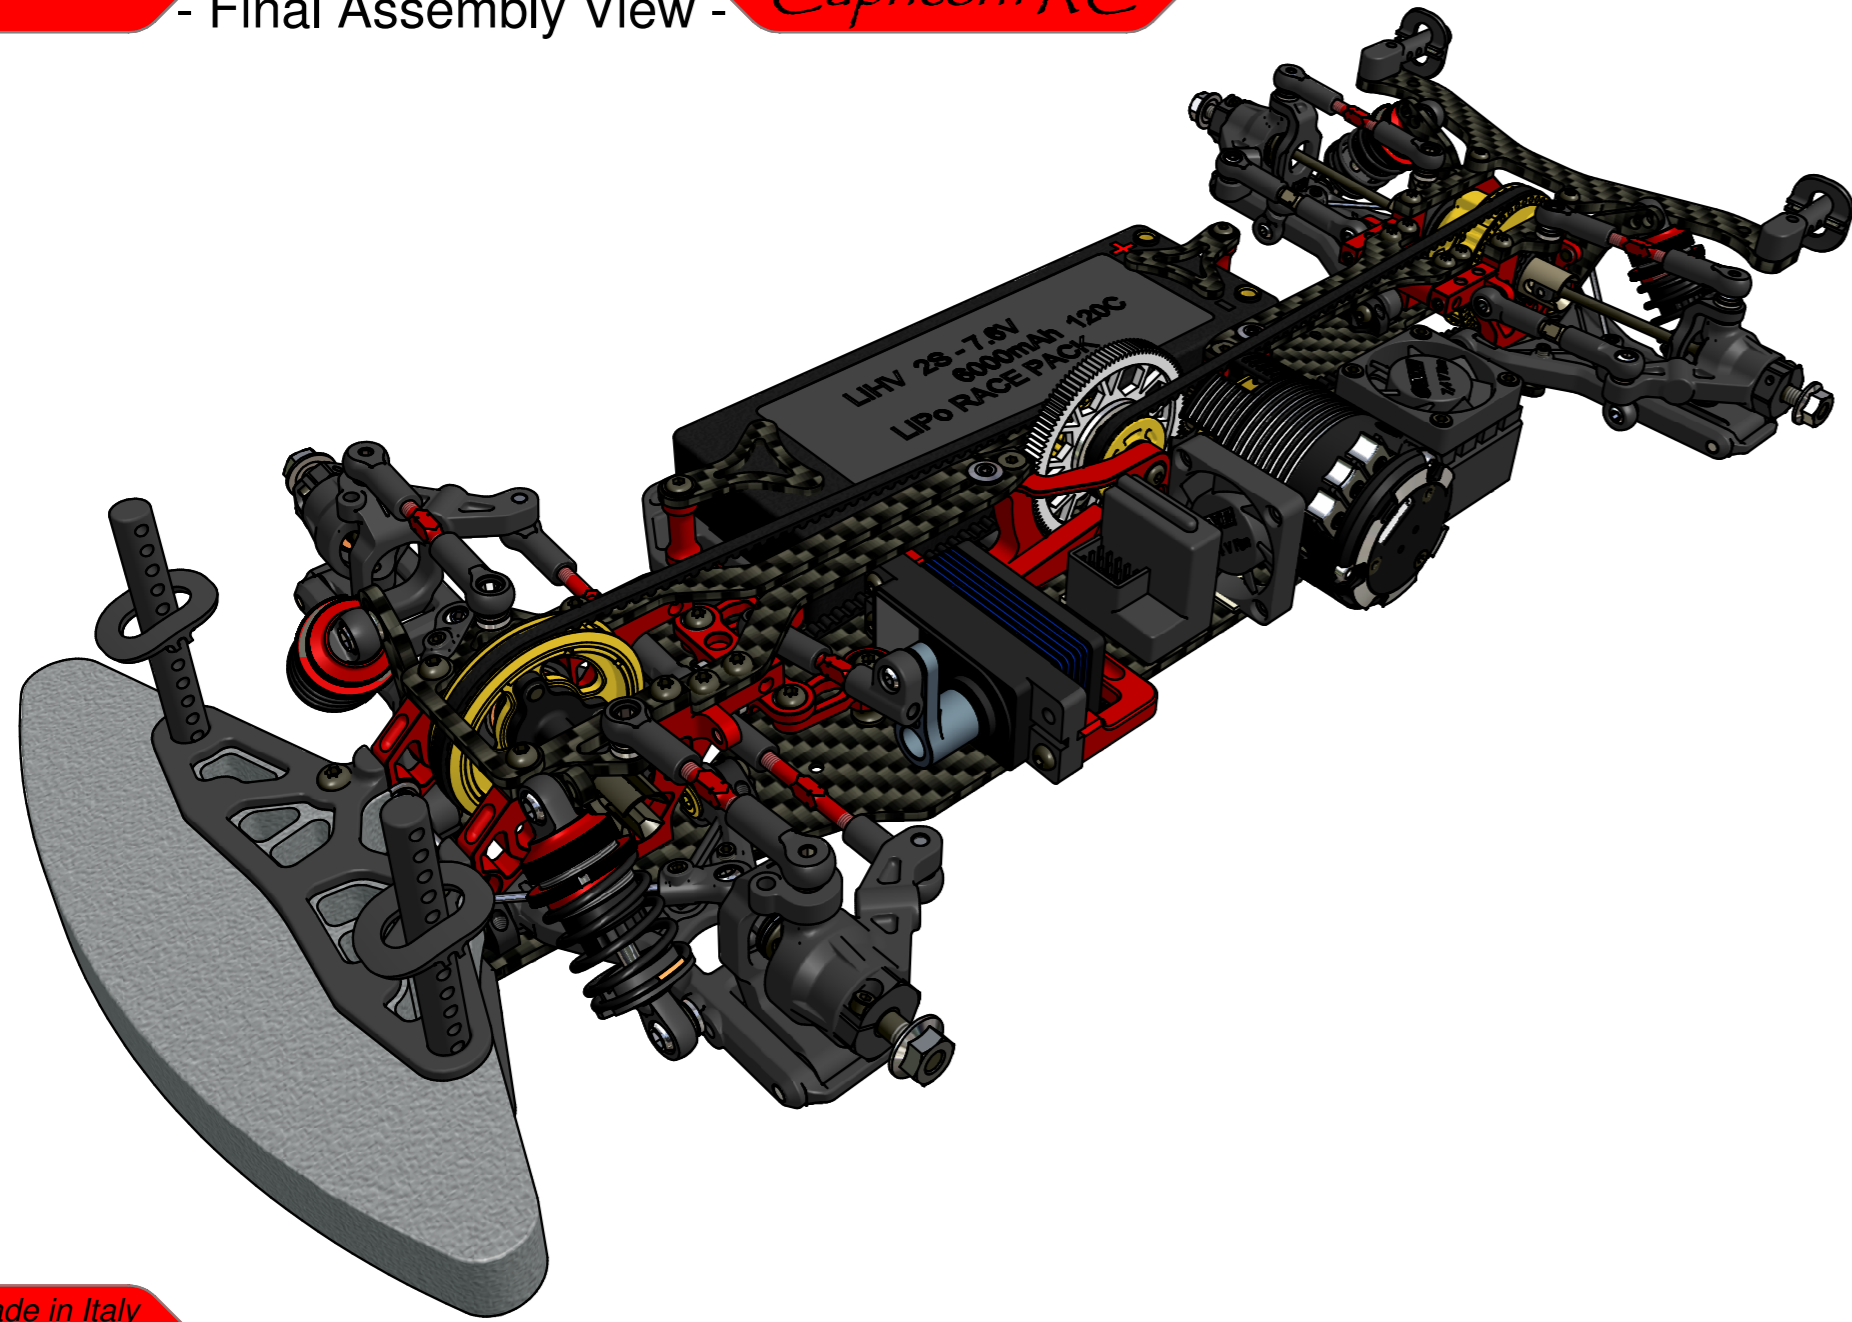

- Final Assembly View - *Capricorn RC*

Made in Italy