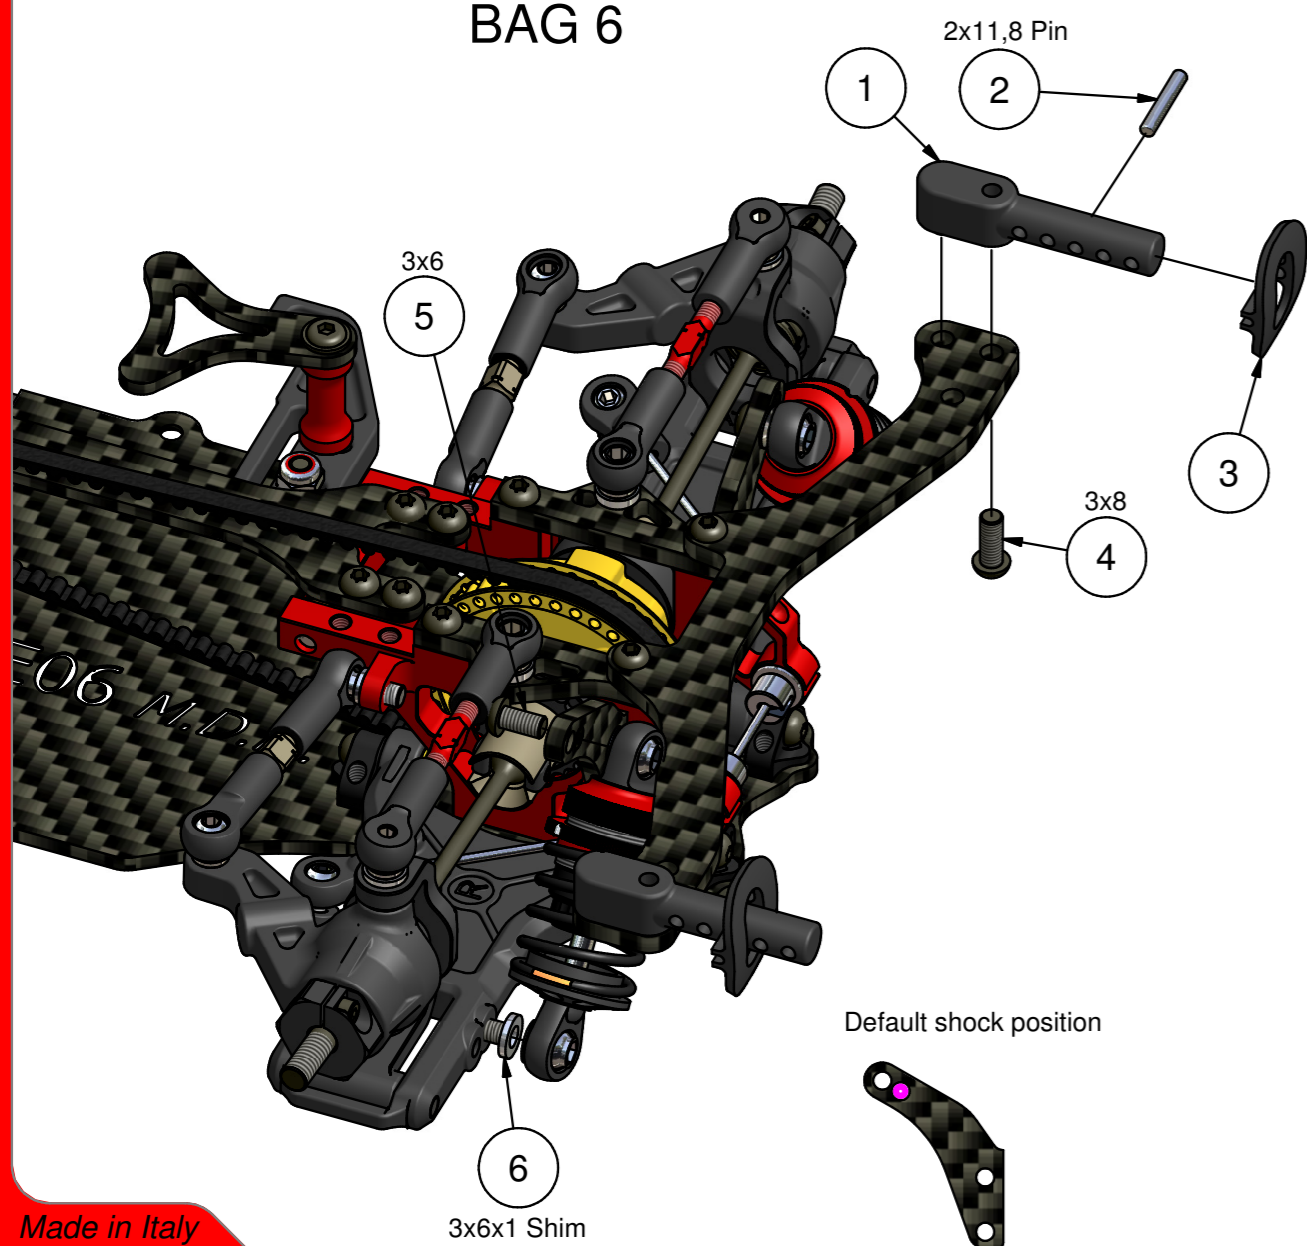

Step 6.2 - Body Holder - Rear Shock - BAG 6 *Capricorn RC*

Parts List		
Rif.	n°	Code
1	2	Cap15012
2	2	Cap17016
3	2	Cap15013
4	2	Cap17032
5	2	Cap17030
6	2	Cap22021

Made in Italy