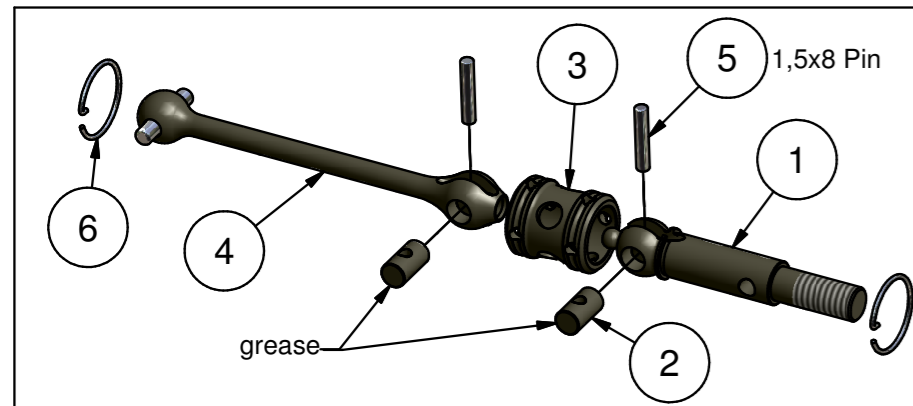

Capricorn RC

Parts List		
Rif.	n°	Code
1	8	Cap17029
2	4	Cap2107A
3	2	Cap 2152B
4	4	Cap29447

ATS Link 2x

Special Carbon SHIM

Made in Italy

**Step 5.0 - Front D.J CVD Block -** *Capricorn RC*  
BAG 5

Right block view