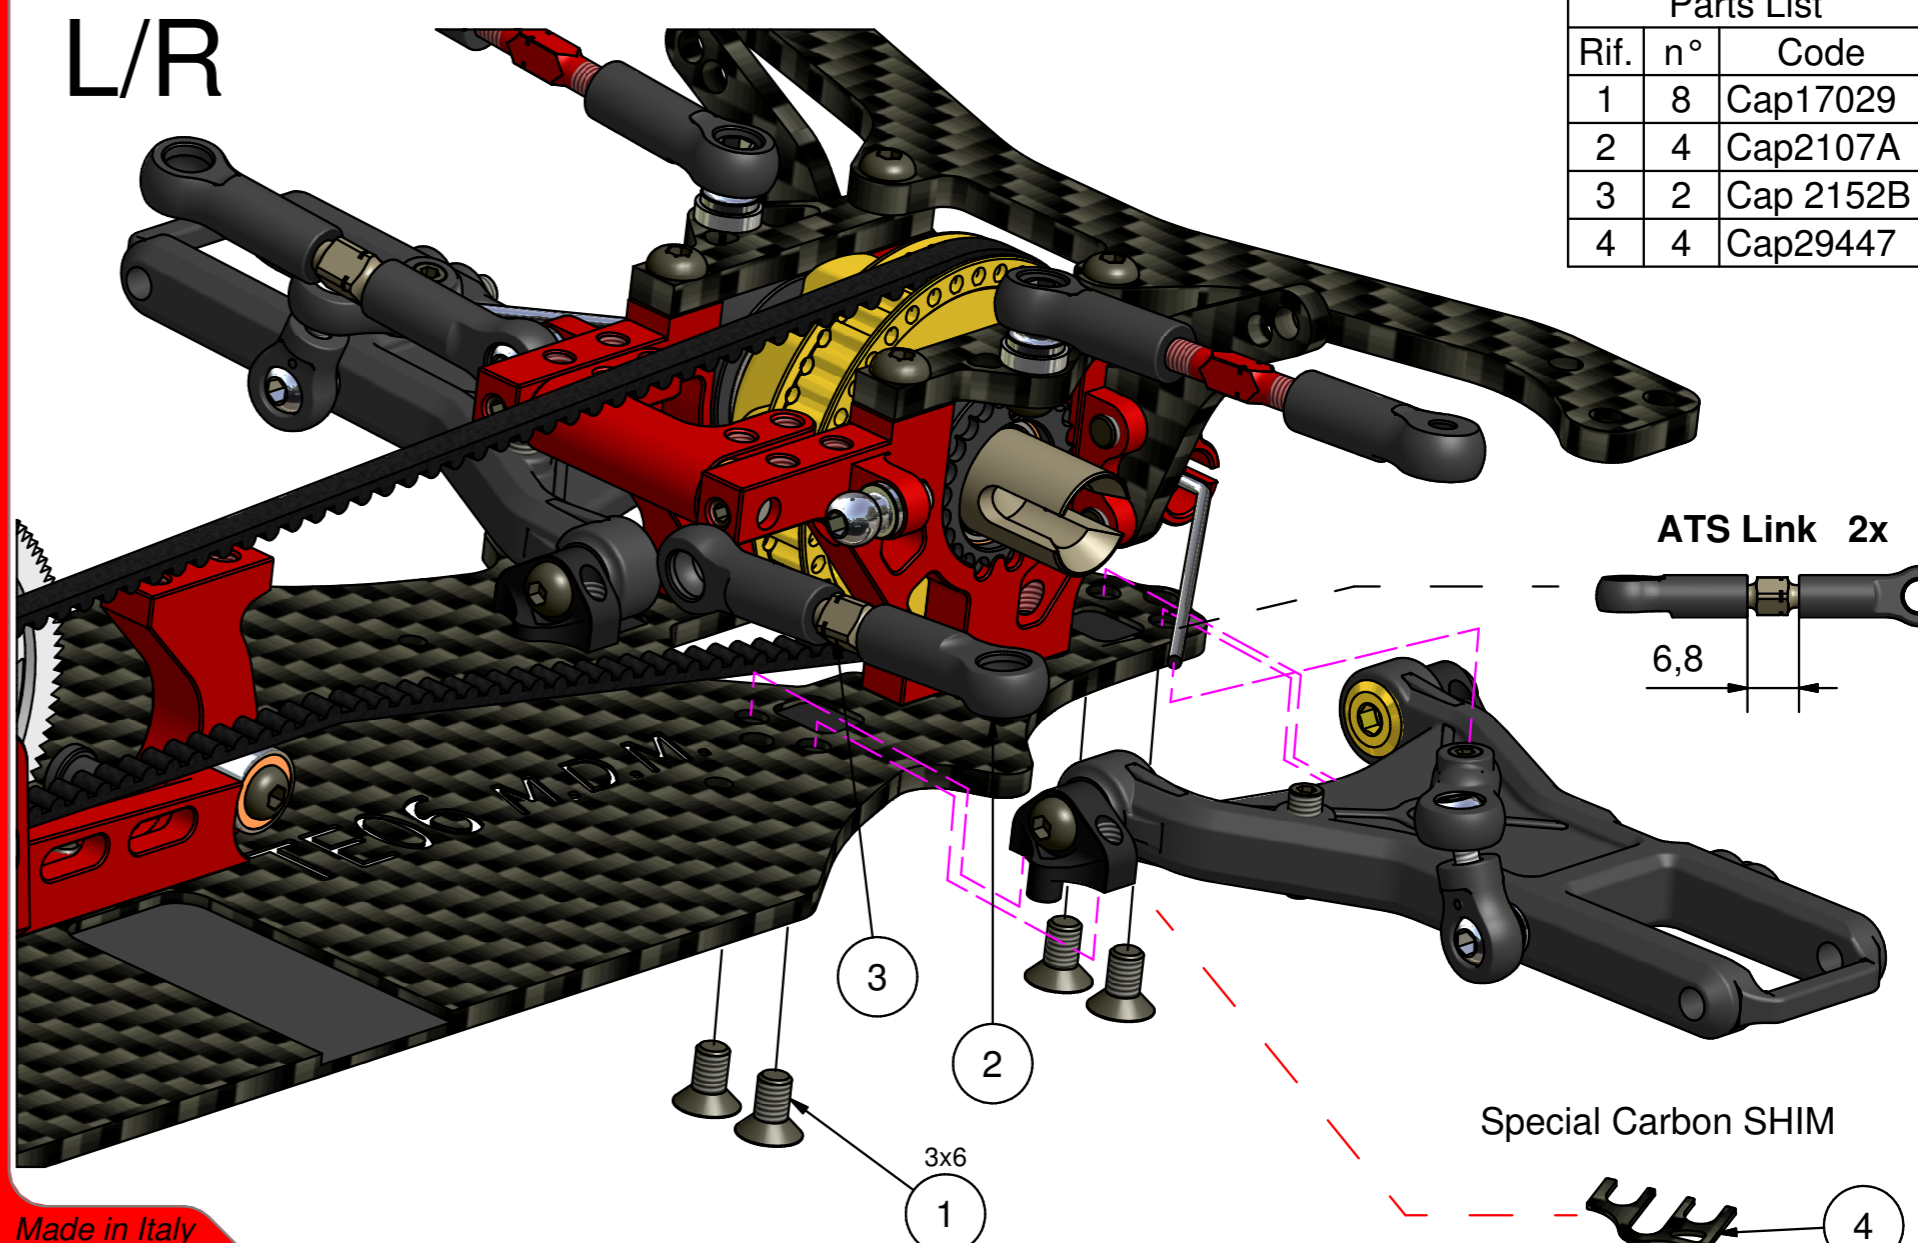

Step 4.3 - Rear Arm Assembly - BAG 4

Capricorn RC

Parts List		
Rif.	n°	Code
1	8	Cap17029
2	4	Cap2107A
3	2	Cap 2152B
4	4	Cap29447

ATS Link 2x

Special Carbon SHIM

Made in Italy