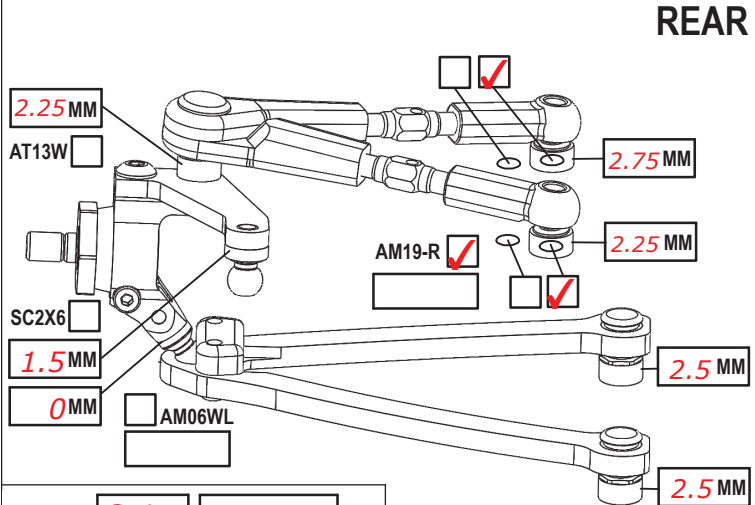

### FRONT

CAMBER ANGLE / ° **2**  
 CASTER ANGLE / ° **4**  
 TOE ANGLE / ° **-1**  
 RIDE HEIGHT / MM **5.0**  
 DOWNSTOP / MM **5.2**  
 ANTI-ROLL BAR Ø / MM **1.1**  
 ARB STIFFENER 1/4  1/2  3/4  1   
 LOWER ARM EXTENSION **0MM**  
 STEER. ARM AM14LS   
 WHEEL SPACER / MM **0**  
 DRIVE SPOOL  DIFF   
 DRIVE POSITION UP  DOWN   
 DIFF OIL  DIFF SHIMS

### REAR

CAMBER ANGLE / ° **2**  
 CASTER ANGLE / ° **3**  
 TOE ANGLE / ° **2**  
 RIDE HEIGHT / MM **5.2**  
 DOWNSTOP / MM **4.8**  
 ANTI-ROLL BAR Ø / MM **1.1**  
 ARB STIFFENER 1/4  1/2  3/4  1   
 LOWER ARM EXTENSION **0MM**  
 STEER. ARM AM23-R   
 WHEEL SPACER / MM **0**  
 DRIVE (surprise us) **Diff**  
 DRIVE POSITION UP  DOWN   
 DIFF OIL **6K** DIFF SHIMS **normal**

TIRES **RUSH 32M**  
 INSERTS   
 WHEELS   
 ADDITIVE TIME - FR RR  
 TOTAL WEIGHT **1320** WEIGHT DISTRIBUTION F **50** % R **50** %  
 NOTES:

MOTOR LATERAL SHIFT / MM  
 MOTOR **HW 4.5T**  
 SPUR **110** PINION **29** RATIO **7.21**  
 BODY **Twister UL**  
 WING **Twister SL**  
 ESC **HW G2S**  
 ESC SETTING  
 BEST LAP TIME QUALIF./FINAL POSITION **3** / **1**