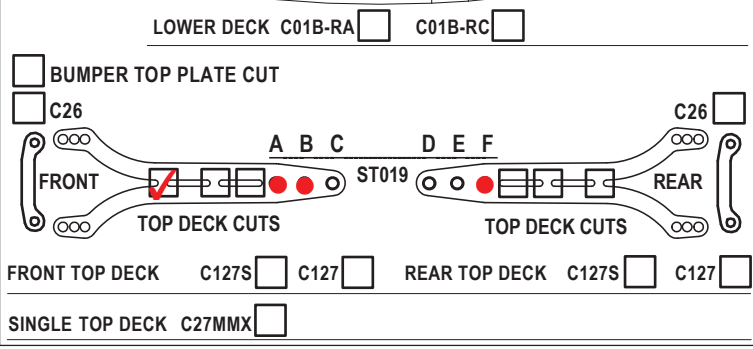

COMMENTS:
RCM-AFEP-MMX A800-FSS ZT1161
RCM-FESCP-AC MR33-AWE-STD-F
RCM-A800R-RCW MR33-AWE-STD-R

TIRES **RUSH 32M**
INSERTS
WHEELS
ADDITIVE TIME - FR RR
TOTAL WEIGHT **1320** WEIGHT DISTRIBUTION F **50** % R **50** %
NOTES:

MOTOR LATERAL SHIFT / MM
MOTOR **HW 4.5T**
SPUR **110** PINION **29** RATIO **7.21**
BODY **Twister UL**
WING **Twister SL**
ESC **HW G2S**
ESC SETTING
BEST LAP TIME QUALIF./FINAL POSITION **3** / **1**

ACKERMANN SHIMS / MM
SERVO **PGS-LH2**
STEER TRAVEL IN **27** OUT
BATTERY **NOSRAM 6500**
RECEIVER **RX-492i**
RADIO **M17**