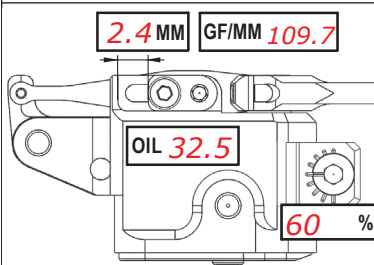

### FRONT

CAMBER ANGLE / ° **2**  
 CASTER ANGLE / ° **4**  
 TOE ANGLE / ° **-1**  
 RIDE HEIGHT / MM **5.0**  
 DOWNSTOP / MM **5.2**  
 ANTI-ROLL BAR Ø / MM **1.1**  
 ARB STIFFENER 1/4  1/2  3/4  1   
 LOWER ARM EXTENSION **0MM**  
 STEER. ARM AM14LS   
 WHEEL SPACER / MM **0**  
 DRIVE SPOOL  DIFF   
 DRIVE POSITION UP  DOWN   
 DIFF OIL  DIFF SHIMS

SHOCKS SETUP  
 DAMPER D3   
 ROTOR 2 HOLES   
 SPRING STD  S   
 SRS/RHS ARR. I  II   
 PSS SETUP 25%  15%   
 DAMPING LINEAR  PROGRESSIVE   
 C45 YES  NO   
 2ND SPRING SPR-P1

### REAR

CAMBER ANGLE / ° **2**  
 CASTER ANGLE / ° **3**  
 TOE ANGLE / ° **2**  
 RIDE HEIGHT / MM **5.2**  
 DOWNSTOP / MM **4.8**  
 ANTI-ROLL BAR Ø / MM **1.1**  
 ARB STIFFENER 1/4  1/2  3/4  1   
 LOWER ARM EXTENSION **0MM**  
 STEER. ARM AM23-R   
 WHEEL SPACER / MM **0**  
 DRIVE (surprise us) **Diff**  
 DRIVE POSITION UP  DOWN   
 DIFF OIL **6K** DIFF SHIMS **normal**

TIRES **RUSH 32M**  
 INSERTS   
 WHEELS   
 ADDITIVE TIME - FR RR  
 TOTAL WEIGHT **1320** WEIGHT DISTRIBUTION F **50** % R **50** %  
 NOTES:

MOTOR LATERAL SHIFT / MM  
 MOTOR **HW 4.5T**  
 SPUR **110** PINION **29** RATIO **7.21**  
 BODY **Twister UL**  
 WING **Twister SL**  
 ESC **HW G2S**  
 ESC SETTING  
 BEST LAP TIME QUALIF./FINAL POSITION **3** / **1**