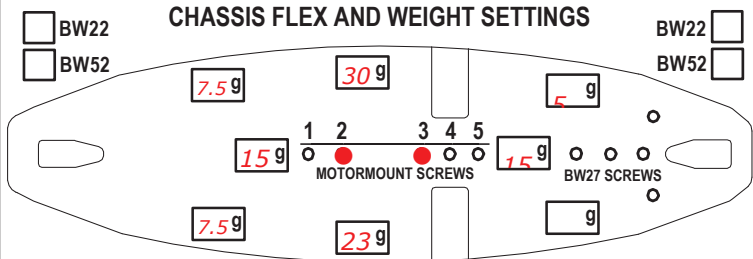

COMMENTS:
RCM-AFEP-MMX A800-FSS ZT1161
RCM-FESCP-AC MR33-AWE-STD-F
RCM-A800R-RCW MR33-AWE-STD-R

TIRES **RUSH 32M**
INSERTS
WHEELS
ADDITIVE TIME - FR RR
TOTAL WEIGHT **1320** WEIGHT DISTRIBUTION F **50** % R **50** %
NOTES:

MOTOR LATERAL SHIFT / MM
MOTOR **HW 4.5T**
SPUR **110** PINION **29** RATIO **7.21**
BODY **Twister UL**
WING **Twister SL**
ESC **HW G2S**
ESC SETTING
BEST LAP TIME QUALIF./FINAL POSITION **3** / **1**

ACKERMANN SHIMS / MM
SERVO **PGS-LH2**
STEER TRAVEL IN **27** OUT
BATTERY **NOSRAM 6500**
RECEIVER **RX-492i**
RADIO **M17**