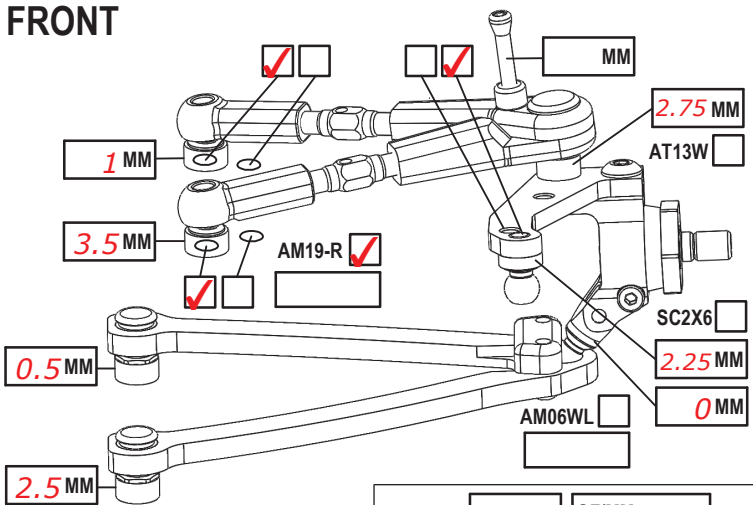

### FRONT

CAMBER ANGLE / ° **2**  
 CASTER ANGLE / ° **4**  
 TOE ANGLE / ° **-1**  
 RIDE HEIGHT / MM **5.0**  
 DOWNSTOP / MM **5.2**  
 ANTI-ROLL BAR Ø / MM **1.1**  
 ARB STIFFENER 1/4  1/2  3/4  1   
 LOWER ARM EXTENSION **0MM**  
 STEER. ARM AM14LS   
 WHEEL SPACER / MM **0**  
 DRIVE SPOOL  DIFF   
 DRIVE POSITION UP  DOWN   
 DIFF OIL  DIFF SHIMS

### REAR

CAMBER ANGLE / ° **2**  
 CASTER ANGLE / ° **3**  
 TOE ANGLE / ° **2**  
 RIDE HEIGHT / MM **5.2**  
 DOWNSTOP / MM **4.8**  
 ANTI-ROLL BAR Ø / MM **1.1**  
 ARB STIFFENER 1/4  1/2  3/4  1   
 LOWER ARM EXTENSION **0MM**  
 STEER. ARM AM23-R   
 WHEEL SPACER / MM **0**  
 DRIVE (surprise us) **Diff**  
 DRIVE POSITION UP  DOWN   
 DIFF OIL **6K** DIFF SHIMS **normal**

TIRES **RUSH 32M**  
 INSERTS   
 WHEELS   
 ADDITIVE TIME - FR RR  
 TOTAL WEIGHT **1320** WEIGHT DISTRIBUTION F **50** % R **50** %  
 NOTES:

MOTOR LATERAL SHIFT / MM  
 MOTOR **HW 4.5T**  
 SPUR **110** PINION **29** RATIO **7.21**  
 BODY **Twister UL**  
 WING **Twister SL**  
 ESC **HW G2S**  
 ESC SETTING  
 BEST LAP TIME QUALIF./FINAL POSITION **3** / **1**