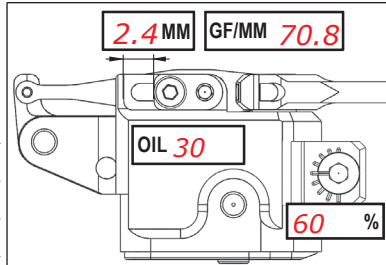

### FRONT

CAMBER ANGLE / ° **2**  
 CASTER ANGLE / ° **4**  
 TOE ANGLE / ° **-1**  
 RIDE HEIGHT / MM **5.0**  
 DOWNSTOP / MM **5.2**  
 ANTI-ROLL BAR Ø / MM **1.1**  
 ARB STIFFENER 1/4  1/2  3/4  1   
 LOWER ARM EXTENSION **0MM**  
 STEER. ARM AM14LS   
 WHEEL SPACER / MM **0**  
 DRIVE SPOOL  DIFF   
 DRIVE POSITION UP  DOWN   
 DIFF OIL  DIFF SHIMS

### REAR

CAMBER ANGLE / ° **2**  
 CASTER ANGLE / ° **3**  
 TOE ANGLE / ° **2**  
 RIDE HEIGHT / MM **5.2**  
 DOWNSTOP / MM **4.8**  
 ANTI-ROLL BAR Ø / MM **1.1**  
 ARB STIFFENER 1/4  1/2  3/4  1   
 LOWER ARM EXTENSION **0MM**  
 STEER. ARM AM23-R   
 WHEEL SPACER / MM **0**  
 DRIVE (surprise us) **Diff**  
 DRIVE POSITION UP  DOWN   
 DIFF OIL **6K** DIFF SHIMS **normal**

TIRES **RUSH 32M**  
 INSERTS   
 WHEELS   
 ADDITIVE TIME - FR RR  
 TOTAL WEIGHT **1320** WEIGHT DISTRIBUTION F **50** % R **50** %  
 NOTES:

MOTOR LATERAL SHIFT / MM  
 MOTOR **HW 4.5T**  
 SPUR **110** PINION **29** RATIO **7.21**  
 BODY **Twister UL**  
 WING **Twister SL**  
 ESC **HW G2S**  
 ESC SETTING  
 BEST LAP TIME QUALIF./FINAL POSITION **3** / **1**