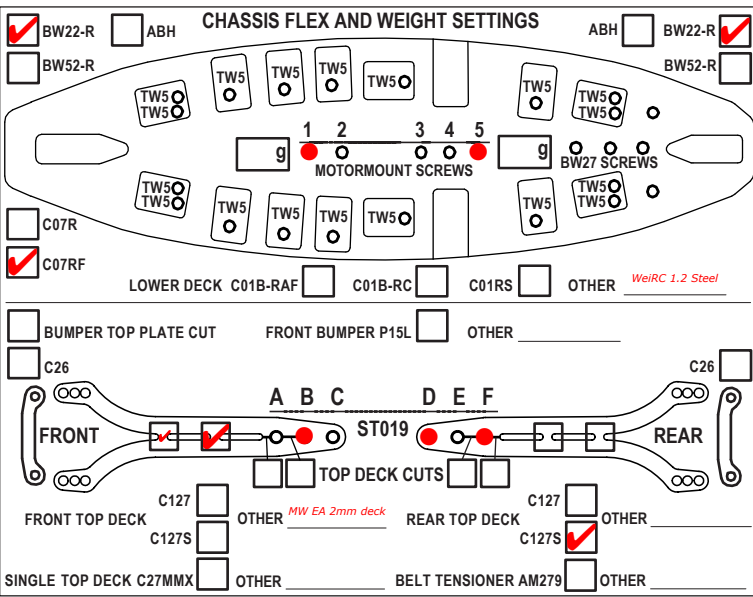

FRONT

CAMBER ANGLE / ° **1.75**
 CASTER ANGLE / ° **4**
 TOE ANGLE / ° **1 out per side**
 RIDE HEIGHT / MM **5.2**
 DOWNSTOP / MM **23.4**
 UPSTOP / MM **21**
 ANTI-ROLL BAR Ø / MM **1.1**
 ARB STIFFENER 1/4 1/2 3/4 1
 LOWER ARM EXTENSION / MM **0**
 STEER. ARM AM14LS
 2ND SPRING SPR-P2 P1
 WHEEL SPACER / MM
 DRIVE SPOOL DIFF
 DRIVE POSITION DOWN UP +1
 DIFF OIL DIFF SHIMS

REAR

CAMBER ANGLE / ° **1.75**
 CASTER ANGLE / ° **2 short**
 TOE ANGLE / ° **2.5 per side**
 RIDE HEIGHT / MM **5.3**
 DOWNSTOP / MM **23.2**
 UPSTOP / MM **22**
 ANTI-ROLL BAR Ø / MM **1.1**
 ARB STIFFENER 1/4 1/2 3/4 1
 LOWER ARM EXTENSION / MM **0**
 STEER. ARM AM23-1
 2ND SPRING SPR-P2 P1
 WHEEL SPACER / MM
 DRIVE DIFF
 DRIVE POSITION DOWN UP +1
 DIFF OIL **7k** DIFF SHIMS **large stock**

TIRES **Hudy Carpet 28**
 INSERTS **Hudy Carpet 28**
 SIDE WALLS GLUE Ø / MM F **62** R
 ADDITIVE **SXT** TIME MIN. F **5** R **5**
 TOTAL WEIGHT **1325** WEIGHT DISTRIBUTION % F **50** R **50**
 NOTES: