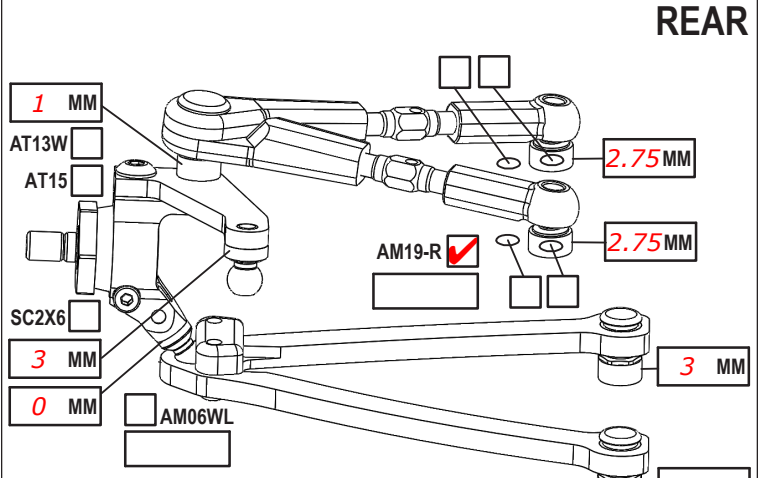

FRONT

CAMBER ANGLE / ° **1.75**
 CASTER ANGLE / ° **4**
 TOE ANGLE / ° **1 out per side**
 RIDE HEIGHT / MM **5.2**
 DOWNSTOP / MM **23.4**
 UPSTOP / MM **21**
 ANTI-ROLL BAR Ø / MM **1.1**
 ARB STIFFENER 1/4 1/2 3/4 1
 LOWER ARM EXTENSION / MM **0**
 STEER. ARM AM14LS
 2ND SPRING SPR-P2 P1
 WHEEL SPACER / MM
 DRIVE SPOOL DIFF
 DRIVE POSITION DOWN UP +1
 DIFF OIL DIFF SHIMS

REAR

CAMBER ANGLE / ° **1.75**
 CASTER ANGLE / ° **2 short**
 TOE ANGLE / ° **2.5 per side**
 RIDE HEIGHT / MM **5.3**
 DOWNSTOP / MM **23.2**
 UPSTOP / MM **22**
 ANTI-ROLL BAR Ø / MM **1.1**
 ARB STIFFENER 1/4 1/2 3/4 1
 LOWER ARM EXTENSION / MM **0**
 STEER. ARM AM23-1
 2ND SPRING SPR-P2 P1
 WHEEL SPACER / MM
 DRIVE DIFF
 DRIVE POSITION DOWN UP +1
 DIFF OIL **7k** DIFF SHIMS **large stock**

TIRES **Hudy Carpet 28**
 INSERTS **Hudy Carpet 28**
 SIDE WALLS GLUE Ø / MM F **62** R
 ADDITIVE **SXT** TIME MIN. F **5** R **5**
 TOTAL WEIGHT **1325** WEIGHT DISTRIBUTION % F **50** R **50**
 NOTES:

MOTOR LATERAL SHIFT / MM
 MOTOR **R1 SS**
 SPUR **94** PINION **52** RATIO **3.43**
 BODY **Zoo Wolverine .4**
 WING **SuperRad HX-A**
 ESC **Tekin**
 ESC SETTING **Blinky**
 BEST LAPTIME **10.6** QUALIF./FINAL POSITION **3 / 3**
 SERVO **Sanwa**
 SERVOHORN / HEIGHT **Middle on Hudy**
 ACKERMANN POSITION **back**
 STEER TRAVEL IN **24** OUT
 BATTERY **EAM 5400**
 RECEIVER **Sanwa**
 RADIO **Sanwa**