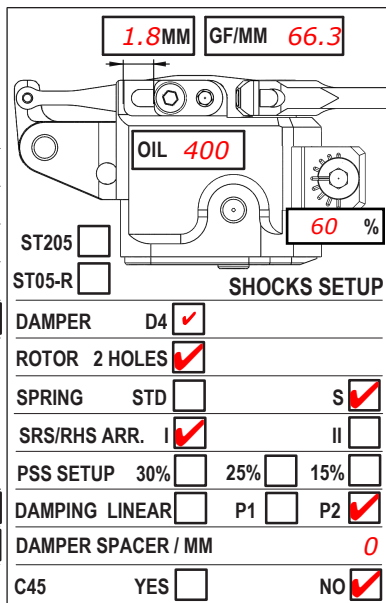

FRONT

CAMBER ANGLE / ° **1.75**
 CASTER ANGLE / ° **4**
 TOE ANGLE / ° **1 out per side**
 RIDE HEIGHT / MM **5.2**
 DOWNSTOP / MM **23.4**
 UPSTOP / MM **21**
 ANTI-ROLL BAR Ø / MM **1.1**
 ARB STIFFENER 1/4 1/2 3/4 1
 LOWER ARM EXTENSION / MM **0**
 STEER. ARM AM14LS
 2ND SPRING SPR-P2 P1
 WHEEL SPACER / MM
 DRIVE SPOOL DIFF
 DRIVE POSITION DOWN UP +1
 DIFF OIL DIFF SHIMS

REAR

CAMBER ANGLE / ° **1.75**
 CASTER ANGLE / ° **2 short**
 TOE ANGLE / ° **2.5 per side**
 RIDE HEIGHT / MM **5.3**
 DOWNSTOP / MM **23.2**
 UPSTOP / MM **22**
 ANTI-ROLL BAR Ø / MM **1.1**
 ARB STIFFENER 1/4 1/2 3/4 1
 LOWER ARM EXTENSION / MM **0**
 STEER. ARM AM23-1
 2ND SPRING SPR-P2 P1
 WHEEL SPACER / MM
 DRIVE DIFF
 DRIVE POSITION DOWN UP +1
 DIFF OIL **7k** DIFF SHIMS **large stock**

TIRES **Hudy Carpet 28**
 INSERTS **Hudy Carpet 28**
 SIDE WALLS GLUE Ø / MM F **62** R
 ADDITIVE **SXT** TIME MIN. F **5** R **5**
 TOTAL WEIGHT **1325** WEIGHT DISTRIBUTION % F **50** R **50**
 NOTES:

MOTOR LATERAL SHIFT / MM
 MOTOR **R1 SS**
 SPUR **94** PINION **52** RATIO **3.43**
 BODY **Zoo Wolverine .4**
 WING **SuperRad HX-A**
 ESC **Tekin**
 ESC SETTING **Blinky**
 BEST LAPTIME **10.6** QUALIF./FINAL POSITION **3 / 3**
 SERVO **Sanwa**
 SERVOHORN / HEIGHT **Middle on Hudy**
 ACKERMANN POSITION **back**
 STEER TRAVEL IN **24** OUT
 BATTERY **EAM 5400**
 RECEIVER **Sanwa**
 RADIO **Sanwa**