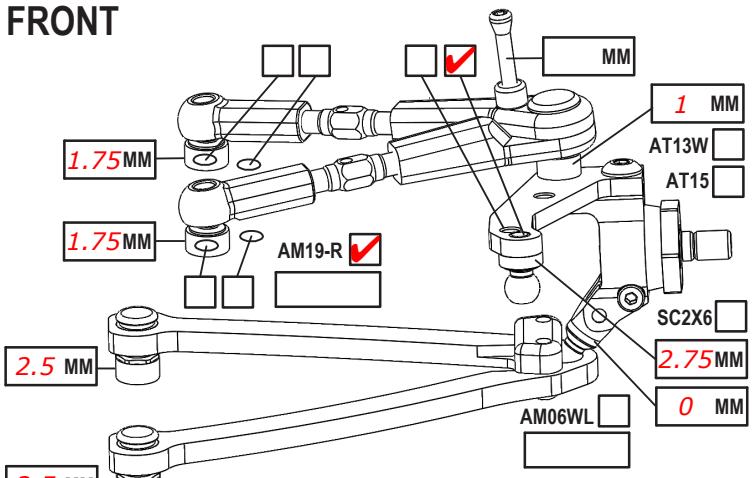

FRONT

CAMBER ANGLE / ° **1.75**
 CASTER ANGLE / ° **4**
 TOE ANGLE / ° **1 out per side**
 RIDE HEIGHT / MM **5.2**
 DOWNSTOP / MM **23.4**
 UPSTOP / MM **21**
 ANTI-ROLL BAR Ø / MM **1.1**
 ARB STIFFENER 1/4 1/2 3/4 1
 LOWER ARM EXTENSION / MM **0**
 STEER. ARM AM14LS
 2ND SPRING SPR-P2 P1
 WHEEL SPACER / MM
 DRIVE SPOOL DIFF
 DRIVE POSITION DOWN UP +1
 DIFF OIL DIFF SHIMS

REAR

CAMBER ANGLE / ° **1.75**
 CASTER ANGLE / ° **2 short**
 TOE ANGLE / ° **2.5 per side**
 RIDE HEIGHT / MM **5.3**
 DOWNSTOP / MM **23.2**
 UPSTOP / MM **22**
 ANTI-ROLL BAR Ø / MM **1.1**
 ARB STIFFENER 1/4 1/2 3/4 1
 LOWER ARM EXTENSION / MM **0**
 STEER. ARM AM23-1
 2ND SPRING SPR-P2 P1
 WHEEL SPACER / MM
 DRIVE DIFF
 DRIVE POSITION DOWN UP +1
 DIFF OIL **7k** DIFF SHIMS **large stock**

TIRES **Hudy Carpet 28**
 INSERTS **Hudy Carpet 28**
 SIDE WALLS GLUE Ø / MM F **62** R
 ADDITIVE **SXT** TIME MIN. F **5** R **5**
 TOTAL WEIGHT **1325** WEIGHT DISTRIBUTION % F **50** R **50**
 NOTES:

MOTOR LATERAL SHIFT / MM
 MOTOR **R1 SS**
 SPUR **94** PINION **52** RATIO **3.43**
 BODY **Zoo Wolverine .4**
 WING **SuperRad HX-A**
 ESC **Tekin**
 ESC SETTING **Blinky**
 BEST LAPTIME **10.6** QUALIF./FINAL POSITION **3 / 3**
 SERVO **Sanwa**
 SERVOHORN / HEIGHT **Middle on Hudy**
 ACKERMANN POSITION **back**
 STEER TRAVEL IN **24** OUT
 BATTERY **EAM 5400**
 RECEIVER **Sanwa**
 RADIO **Sanwa**