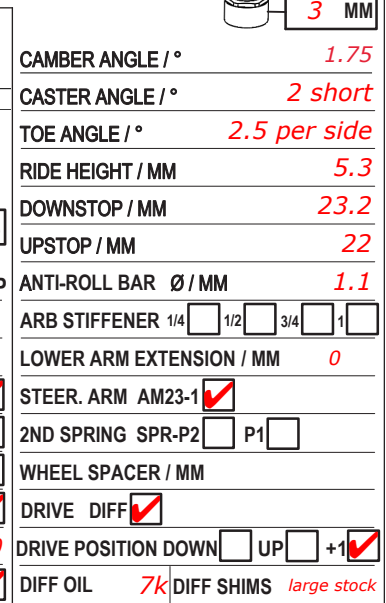

FRONT

CAMBER ANGLE / ° **1.75**
 CASTER ANGLE / ° **4**
 TOE ANGLE / ° **1 out per side**
 RIDE HEIGHT / MM **5.2**
 DOWNSTOP / MM **23.4**
 UPSTOP / MM **21**
 ANTI-ROLL BAR Ø / MM **1.1**
 ARB STIFFENER 1/4 1/2 3/4 1
 LOWER ARM EXTENSION / MM **0**
 STEER. ARM AM14LS
 2ND SPRING SPR-P2 P1
 WHEEL SPACER / MM
 DRIVE SPOOL DIFF
 DRIVE POSITION DOWN UP +1
 DIFF OIL DIFF SHIMS

REAR

CAMBER ANGLE / ° **1.75**
 CASTER ANGLE / ° **2 short**
 TOE ANGLE / ° **2.5 per side**
 RIDE HEIGHT / MM **5.3**
 DOWNSTOP / MM **23.2**
 UPSTOP / MM **22**
 ANTI-ROLL BAR Ø / MM **1.1**
 ARB STIFFENER 1/4 1/2 3/4 1
 LOWER ARM EXTENSION / MM **0**
 STEER. ARM AM23-1
 2ND SPRING SPR-P2 P1
 WHEEL SPACER / MM
 DRIVE DIFF
 DRIVE POSITION DOWN UP +1
 DIFF OIL **7k** DIFF SHIMS **large stock**

TIRES **Hudy Carpet 28**
 INSERTS **Hudy Carpet 28**
 SIDE WALLS GLUE Ø / MM F **62** R
 ADDITIVE **SXT** TIME MIN. F **5** R **5**
 TOTAL WEIGHT **1325** WEIGHT DISTRIBUTION % F **50** R **50**
 NOTES: