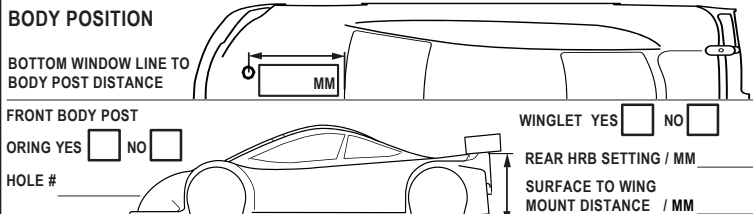

COMMENTS:
Car was good first 2 or 3 min. then fell off due to grip increasing throughout run. Look at freeing car up more, and playing with timing/gearing more. The chicane was make or break you almost had to tune for it or the rest of the track. Most time gained or lost always seemed to be the tight chicane.