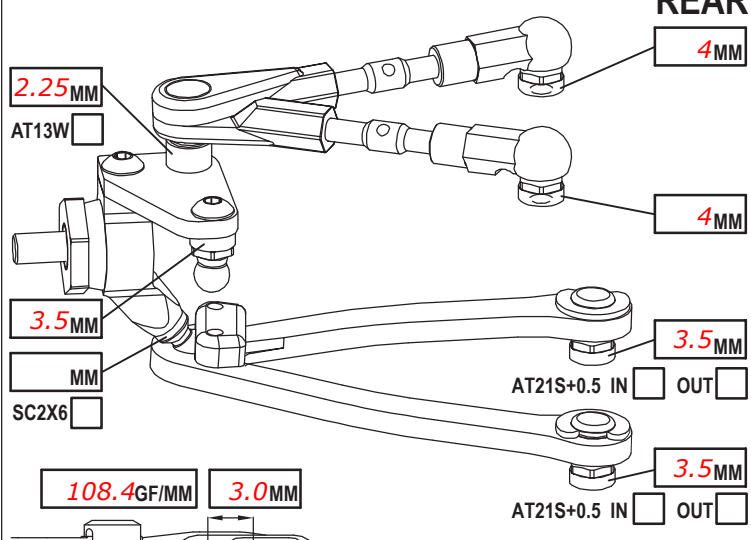

FRONT

CAMBER ANGLE / ° **-2**
 CASTER ANGLE / ° **-5**
 TOE ANGLE / ° **+1**
 RIDE HEIGHT / MM **5.2**
 DOWNSTOP / MM **5.6**
 UPWNSTOP / MM
 STABILIZER Ø / MM **1**
 LOW ARM C04M1+9.0
 STEER. ARM AM14FX
 WHEELHUB AM06WL
 DRIVE SPOOL DIFF
 DIFF. OIL **2.5 million**
 WHEEL SPACER / MM

SHOCKS SET
 ROTOR STD
 SPRING STD S
 DAMPER D2.2
 SRS/ST69 ARR. I II
 PSS SETUP 15% 25%
 LOW HIGH
 DIFF WASHERS **SH5X7X0.4**
 STEERING SBFX LS

REAR

CAMBER ANGLE / ° **-2**
 CASTER ANGLE / ° **-2**
 TOE ANGLE / ° **-2**
 RIDE HEIGHT / MM **5.2**
 DOWNSTOP / MM **4.4**
 UPWNSTOP / MM
 STABILIZER Ø / MM **1.1**
 LOW ARM C04M1+8.0
 STEER. ARM AM23-1
 WHEELHUB AM06WL
 WHEEL SPACER / MM

SHOCKS SET
 ROTOR STD
 SPRING STD S
 DAMPER D2.2
 SRS/ST69 ARR. I II
 PSS SETUP 15% 25%

CHASSIS FLEX AND WEIGHT SETTINGS

TIRES **Ride Belted (BRCA spec)**

INSERTS
 WHEELS
 ADDITIVE **Spider Red (BRCA Spec)** TIME - FR RR
 TOTAL WEIGHT **1308** WEIGHT DISTRIBUTION - F % R %
 NOTES:

MOTOR LATERAL SHIFT / MM **0**
 MOTOR **contol 17.5 FTM**
 SPUR **86 PINION 57 RATIO 2.87**
 BODY **Zoo Gorilla**
 WING **std**
 ESC **HW control**
 ESC SETTING **15K RPM**
 BEST LAP TIME **19.29** QUALIF./FINAL POSITION **1 / 1**
 ACKERMANN SHIMS / MM
 SERVO **Power HD S15**
 STEER TRAVEL IN OUT
 BATTERY **Optipower 5800**
 RECEIVER **Sanwa**
 RADIO **Sanwa**