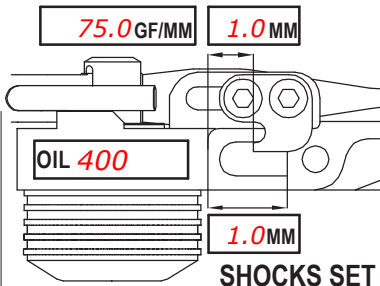

FRONT

CAMBER ANGLE / ° **-2**
 CASTER ANGLE / ° **-5**
 TOE ANGLE / ° **+1**
 RIDE HEIGHT / MM **5.2**
 DOWNSTOP / MM **5.6**
 UPWNSTOP / MM
 STABILIZER Ø / MM **1**
 LOW ARM C04M1+9.0
 STEER. ARM AM14FX
 WHEELHUB AM06WL
 DRIVE SPOOL DIFF
 DIFF. OIL **2.5 million**
 WHEEL SPACER / MM

SHOCKS SET
 ROTOR STD
 SPRING STD S
 DAMPER D2.2
 SRS/ST69 ARR. I II
 PSS SETUP 15% 25%
 LOW HIGH
 DIFF WASHERS **SH5X7X0.4**
 STEERING SBFX LS

REAR

CAMBER ANGLE / ° **-2**
 CASTER ANGLE / ° **-2**
 TOE ANGLE / ° **-2**
 RIDE HEIGHT / MM **5.2**
 DOWNSTOP / MM **4.4**
 UPWNSTOP / MM
 STABILIZER Ø / MM **1.1**
 LOW ARM C04M1+8.0
 STEER. ARM AM23-1
 WHEELHUB AM06WL
 WHEEL SPACER / MM

SHOCKS SET
 ROTOR STD
 SPRING STD S
 DAMPER D2.2
 SRS/ST69 ARR. I II
 PSS SETUP 15% 25%

CHASSIS FLEX AND WEIGHT SETTINGS

TIRES **Ride Belted (BRCA spec)**

INSERTS
 WHEELS
 ADDITIVE **Spider Red (BRCA Spec)** TIME - FR RR
 TOTAL WEIGHT **1308** WEIGHT DISTRIBUTION - F % R %
 NOTES:

MOTOR LATERAL SHIFT / MM **0**
 MOTOR **contol 17.5 FTM**
 SPUR **86 PINION 57 RATIO 2.87**
 BODY **Zoo Gorilla**
 WING **std**
 ESC **HW control**
 ESC SETTING **15K RPM**
 BEST LAP TIME **19.29** QUALIF./FINAL POSITION **1 / 1**
 ACKERMANN SHIMS / MM
 SERVO **Power HD S15**
 STEER TRAVEL IN OUT
 BATTERY **Optipower 5800**
 RECEIVER **Sanwa**
 RADIO **Sanwa**