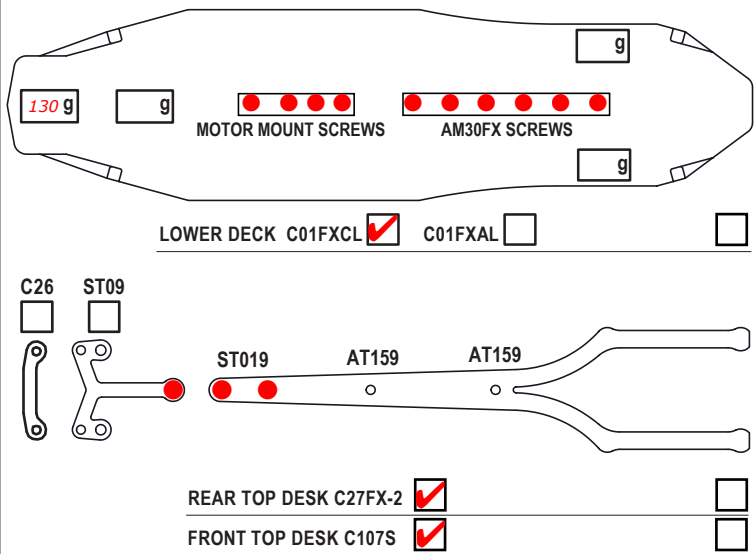

FRONT

CAMBER ANGLE / ° **-2**
 CASTER ANGLE / ° **-5**
 TOE ANGLE / ° **+1**
 RIDE HEIGHT / MM **5.2**
 DOWNSTOP / MM **5.6**
 UPWNSTOP / MM
 STABILIZER Ø / MM **1**
 LOW ARM C04M1+9.0
 STEER. ARM AM14FX
 WHEELHUB AM06WL
 DRIVE SPOOL DIFF
 DIFF. OIL **2.5 million**
 WHEEL SPACER / MM

SHOCKS SET
 ROTOR STD
 SPRING STD S
 DAMPER D2.2
 SRS/ST69 ARR. I II
 PSS SETUP 15% 25%
 LOW HIGH
 DIFF WASHERS **SH5X7X0.4**
 STEERING SBFX LS

REAR

CAMBER ANGLE / ° **-2**
 CASTER ANGLE / ° **-2**
 TOE ANGLE / ° **-2**
 RIDE HEIGHT / MM **5.2**
 DOWNSTOP / MM **4.4**
 UPWNSTOP / MM
 STABILIZER Ø / MM **1.1**
 LOW ARM C04M1+8.0
 STEER. ARM AM23-1
 WHEELHUB AM06WL
 WHEEL SPACER / MM

SHOCKS SET
 ROTOR STD
 SPRING STD S
 DAMPER D2.2
 SRS/ST69 ARR. I II
 PSS SETUP 15% 25%

CHASSIS FLEX AND WEIGHT SETTINGS

TIRES **Ride Belted (BRCA spec)**

INSERTS
 WHEELS
 ADDITIVE **Spider Red (BRCA Spec)** TIME - FR RR
 TOTAL WEIGHT **1308** WEIGHT DISTRIBUTION - F % R %
 NOTES:

MOTOR LATERAL SHIFT / MM **0**
 MOTOR **contol 17.5 FTM**
 SPUR **86 PINION 57 RATIO 2.87**
 BODY **Zoo Gorilla**
 WING **std**
 ESC **HW control**
 ESC SETTING **15K RPM**
 BEST LAP TIME **19.29** QUALIF./FINAL POSITION **1 / 1**
 ACKERMANN SHIMS / MM
 SERVO **Power HD S15**
 STEER TRAVEL IN OUT
 BATTERY **Optipower 5800**
 RECEIVER **Sanwa**
 RADIO **Sanwa**