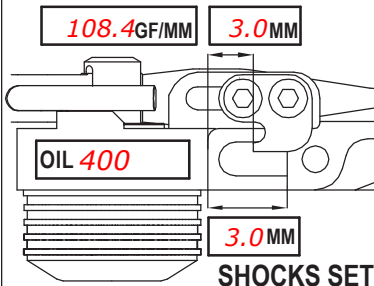

FRONT

CAMBER ANGLE / ° **-2**
 CASTER ANGLE / ° **-5**
 TOE ANGLE / ° **+1**
 RIDE HEIGHT / MM **5.2**
 DOWNSTOP / MM **5.6**
 UPWNSTOP / MM
 STABILIZER Ø / MM **1**
 LOW ARM C04M1+9.0
 STEER. ARM AM14FX
 WHEELHUB AM06WL
 DRIVE SPOOL DIFF
 DIFF. OIL **2.5 million**
 WHEEL SPACER / MM

SHOCKS SET
 ROTOR STD
 SPRING STD S
 DAMPER D2.2
 SRS/ST69 ARR. I II
 PSS SETUP 15% 25%
 LOW HIGH
 DIFF WASHERS **SH5X7X0.4**
 STEERING SBFX LS

REAR

CAMBER ANGLE / ° **-2**
 CASTER ANGLE / ° **-2**
 TOE ANGLE / ° **-2**
 RIDE HEIGHT / MM **5.2**
 DOWNSTOP / MM **4.4**
 UPWNSTOP / MM
 STABILIZER Ø / MM **1.1**
 LOW ARM C04M1+8.0
 STEER. ARM AM23-1
 WHEELHUB AM06WL
 WHEEL SPACER / MM

SHOCKS SET
 ROTOR STD
 SPRING STD S
 DAMPER D2.2
 SRS/ST69 ARR. I II
 PSS SETUP 15% 25%

CHASSIS FLEX AND WEIGHT SETTINGS

TIRES **Ride Belted (BRCA spec)**

INSERTS
 WHEELS
 ADDITIVE **Spider Red (BRCA Spec)** TIME - FR RR
 TOTAL WEIGHT **1308** WEIGHT DISTRIBUTION - F % R %
 NOTES:

MOTOR LATERAL SHIFT / MM **0**
 MOTOR **contol 17.5 FTM**
 SPUR **86 PINION 57 RATIO 2.87**
 BODY **Zoo Gorilla**
 WING **std**
 ESC **HW control**
 ESC SETTING **15K RPM**
 BEST LAP TIME **19.29** QUALIF./FINAL POSITION **1 / 1**
 ACKERMANN SHIMS / MM
 SERVO **Power HD S15**
 STEER TRAVEL IN OUT
 BATTERY **Optipower 5800**
 RECEIVER **Sanwa**
 RADIO **Sanwa**