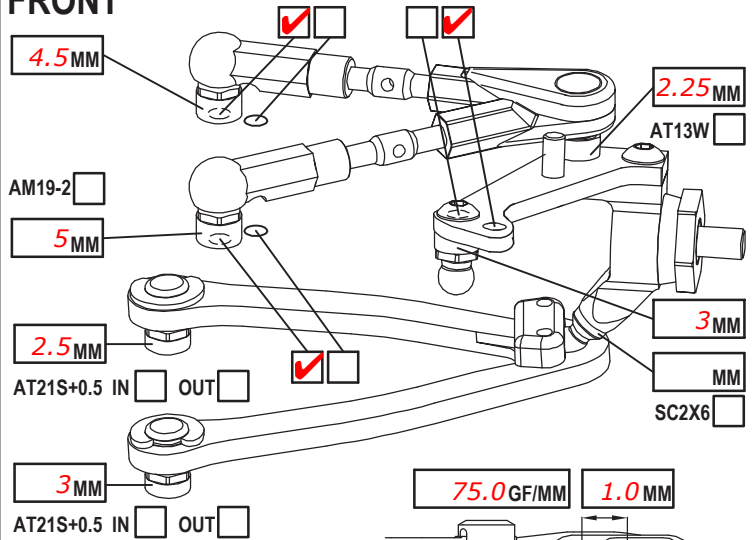

AWESOMETHIX A800FX EVO

SETUP SHEET
VERSION 1.0

NAME **Ben Cosgrove**
 COUNTRY **UK**
 RACE **BRCA National Rd1**
 TRACK **Cotswolds**

DATE **17/04/2022** TEMP. °C AIR / TRACK **22 / 45**
 ASPHALT OUTDOOR INDOOR CARPET
 TRACK CONDITION TECHNICAL MIXED FAST
 TRACTION LOW MEDIUM HIGH

FRONT

CAMBER ANGLE / ° **-2**
 CASTER ANGLE / ° **-5**
 TOE ANGLE / ° **+1**
 RIDE HEIGHT / MM **5.2**
 DOWNSTOP / MM **5.6**
 UPWNSTOP / MM
 STABILIZER Ø / MM **1**
 LOW ARM C04M1+9.0
 STEER. ARM AM14FX
 WHEELHUB AM06WL
 DRIVE SPOOL DIFF
 DIFF. OIL **2.5 million**
 WHEEL SPACER / MM

SHOCKS SET
 ROTOR STD
 SPRING STD S
 DAMPER D2.2
 SRS/ST69 ARR. I II
 PSS SETUP 15% 25%

CHASSIS FLEX AND WEIGHT SETTINGS

TIRES **Ride Belted (BRCA spec)**

INSERTS
 WHEELS
 ADDITIVE **Spider Red (BRCA Spec)** TIME - FR RR
 TOTAL WEIGHT **1308** WEIGHT DISTRIBUTION - F % R %
 NOTES:

MOTOR LATERAL SHIFT / MM **0**
 MOTOR **contol 17.5 FTM**
 SPUR **86 PINION 57 RATIO 2.87**
 BODY **Zoo Gorilla**
 WING **std**
 ESC **HW control**
 ESC SETTING **15K RPM**
 BEST LAP TIME **19.29** QUALIF./FINAL POSITION **1 / 1**
 ACKERMANN SHIMS / MM
 SERVO **Power HD S15**
 STEER TRAVEL IN OUT
 BATTERY **Optipower 5800**
 RECEIVER **Sanwa**
 RADIO **Sanwa**