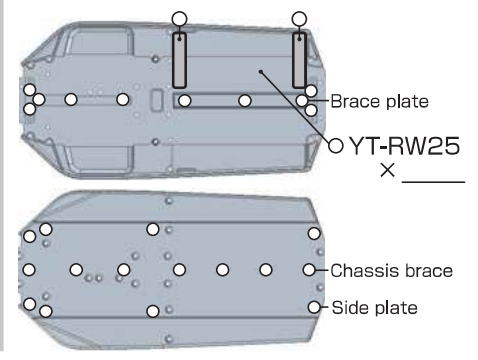

YZ-4 SF

SETTING SHEET Ver.01

CIRCUIT

1. ☐INDOOR ☐OUTDOOR
   ☐DIRT ☐ASTROTURF ☐CARPET ☐GRASS ☐WOOD
   ☐WET ☐DRY ☐DUSTY ☐SMOOTH ☐BUMPY
   ☐HARD PACKED ☐CLAY ☐BLUE GROOVE ☐_____
   ☐LOW TRACTION ☐MED TRACTION ☐HIGH TRACTION

DRIVER

DATE

FRONT

REAR

DRIVE

TIRE

OTHER

COMMENT