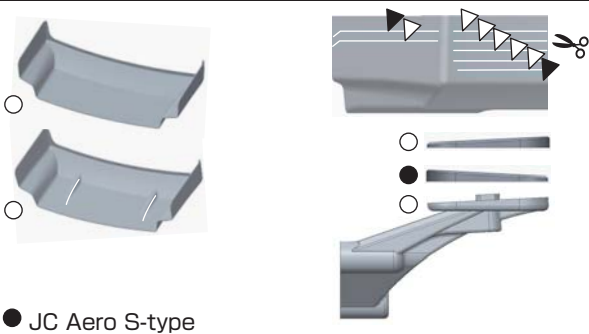

DRIVER Ryan Maifield

DATE 2017/11/19

FRONT

REAR

DRIVE

TIRE

OTHER

COMMENT

- S4-203A0
- S4-TBS
- S4-412WS
- Z2-S2ST
- Z2-S2LT
- B4-413A8
- ZC-204517
- RP-087