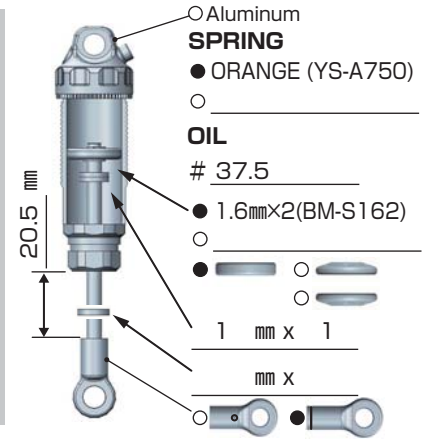

YZ44SF

SETTING SHEET Ver.01

CIRCUIT 2017 IFMAR World Championship in China

INDOOR OUTDOOR

DIRT ASTROTURF CARPET GLASS WOOD

WET DRY DUSTY SMOOTH BUMPY

HARD PACKED CLAY BIUE GROOVE _____

LOW TRACTION MED TRACTION HIGH TRACTION

DRIVER Ryan Maifield

DATE 2017/11/19

FRONT

REAR

DRIVE

TIRE

OTHER

COMMENT

- S4-203A0
- S4-TBS
- S4-412WS
- Z2-S2ST
- Z2-S2LT
- B4-413A8
- ZC-204517
- RP-087