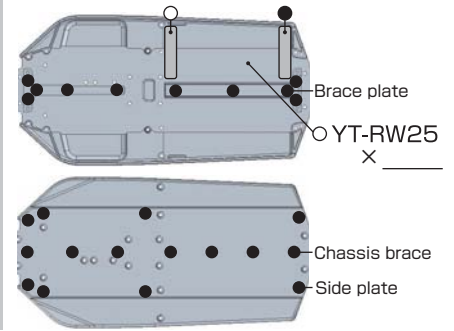

DRIVER Ryan Maifield

DATE 2017/11/19

FRONT

REAR

DRIVE

TIRE

OTHER

COMMENT

- S4-203A0
- S4-TBS
- S4-412WS
- Z2-S2ST
- Z2-S2LT
- B4-413A8
- ZC-204517
- RP-087