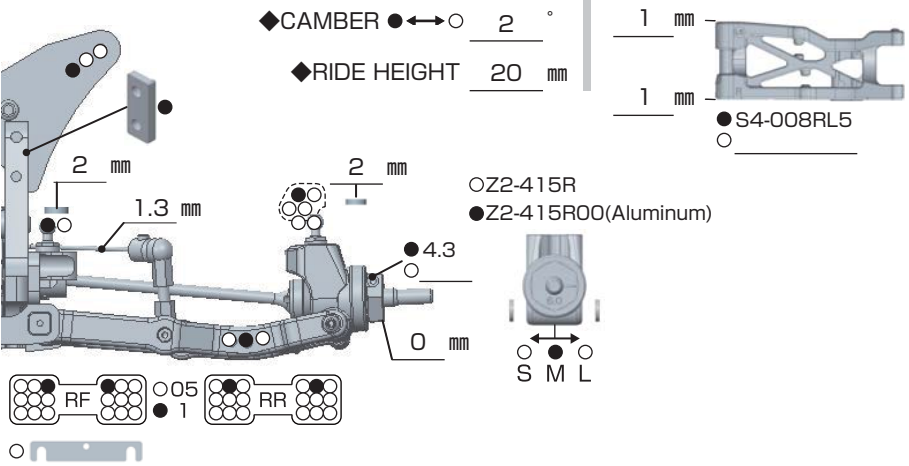

YZ44SF

SETTING SHEET Ver.01

CIRCUIT 2017 IFMAR World Championship in China

INDOOR OUTDOOR

DIRT ASTROTURF CARPET GLASS WOOD

WET DRY DUSTY SMOOTH BUMPY

HARD PACKED CLAY BIUE GROOVE _____

LOW TRACTION MED TRACTION HIGH TRACTION

DRIVER Ryan Maifield

DATE 2017/11/19

FRONT

REAR

DRIVE

TIRE

OTHER

COMMENT

- S4-203A0
- S4-TBS
- S4-412WS
- Z2-S2ST
- Z2-S2LT
- B4-413A8
- ZC-204517
- RP-087