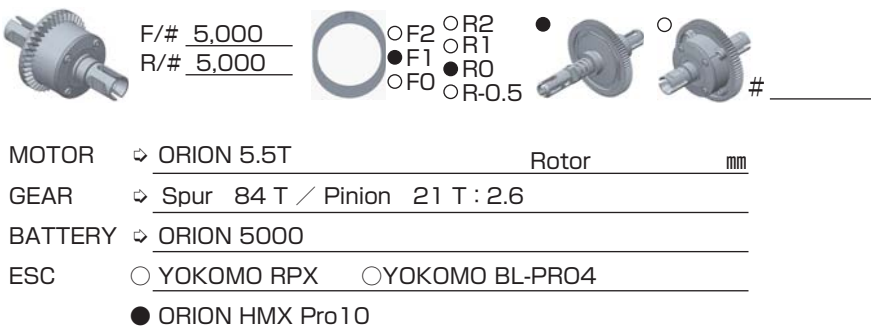

DRIVER Ryan Maifield

DATE 2017/11/19

FRONT

REAR

DRIVE

TIRE

OTHER

COMMENT

- S4-203A0
- S4-TBS
- S4-412WS
- Z2-S2ST
- Z2-S2LT
- B4-413A8
- ZC-204517
- RP-087