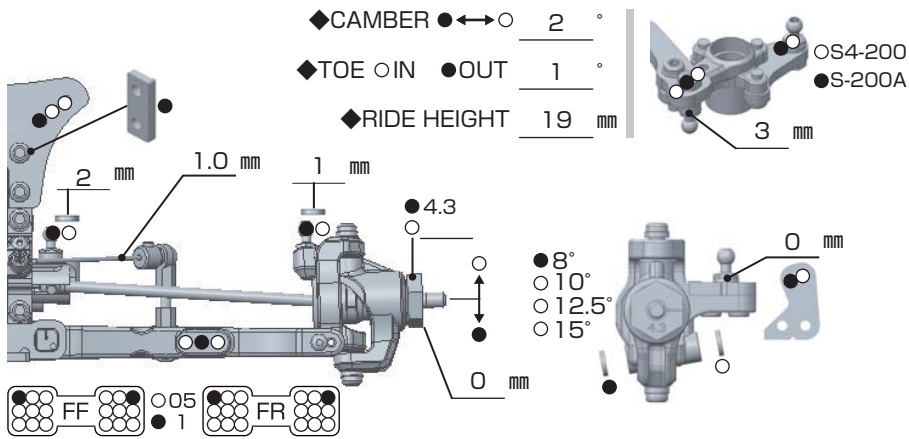

YZ44SF

SETTING SHEET Ver.01

CIRCUIT 2017 IFMAR World Championship in China

INDOOR OUTDOOR

DIRT ASTROTURF CARPET GLASS WOOD

WET DRY DUSTY SMOOTH BUMPY

HARD PACKED CLAY BIUE GROOVE _____

LOW TRACTION MED TRACTION HIGH TRACTION

DRIVER Ryan Maifield

DATE 2017/11/19

FRONT

REAR

DRIVE

TIRE

OTHER

COMMENT

- S4-203A0
- S4-TBS
- S4-412WS
- Z2-S2ST
- Z2-S2LT
- B4-413A8
- ZC-204517
- RP-087