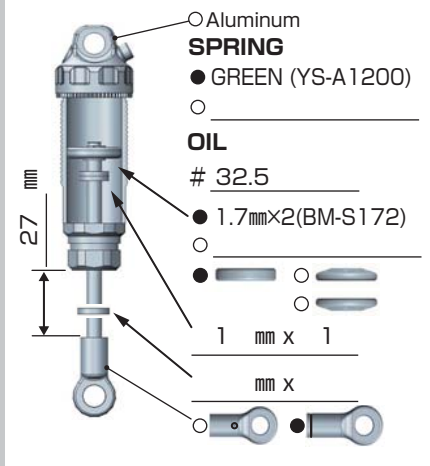

YZ44SF

SETTING SHEET Ver.01

CIRCUIT 2017 IFMAR World Championship in China

INDOOR OUTDOOR

DIRT ASTROTURF CARPET GLASS WOOD

WET DRY DUSTY SMOOTH BUMPY

HARD PACKED CLAY BIUE GROOVE _____

LOW TRACTION MED TRACTION HIGH TRACTION

DRIVER Ryan Maifield

DATE 2017/11/19

FRONT

REAR

DRIVE

TIRE

OTHER

COMMENT

- S4-203A0
- S4-TBS
- S4-412WS
- Z2-S2ST
- Z2-S2LT
- B4-413A8
- ZC-204517
- RP-087