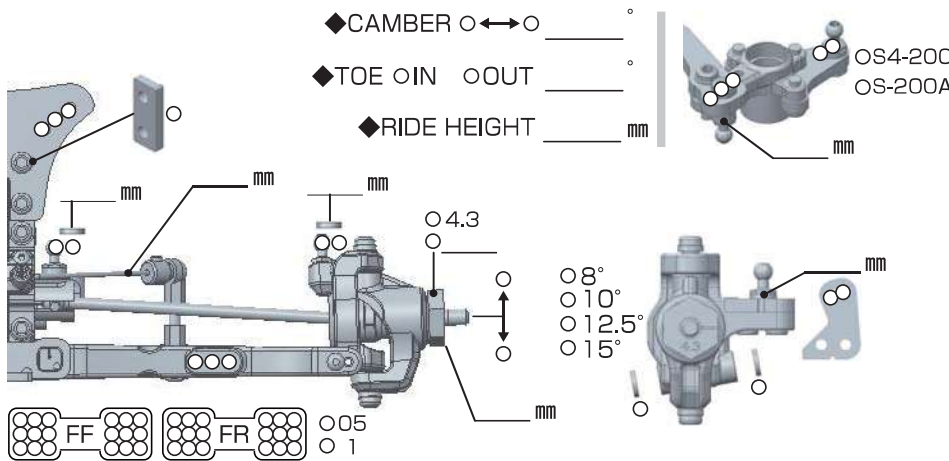

YZ-4 SF

SETTING SHEET Ver.01

CIRCUIT

INDOOR OUTDOOR
DIRT ASTROTURF CARPET GRASS WOOD
WET DRY DUSTY SMOOTH BUMPY
HARD PACKED CLAY BLUE GROOVE _____
LOW TRACTION MED TRACTION HIGH TRACTION

DRIVER

DATE

FRONT

REAR