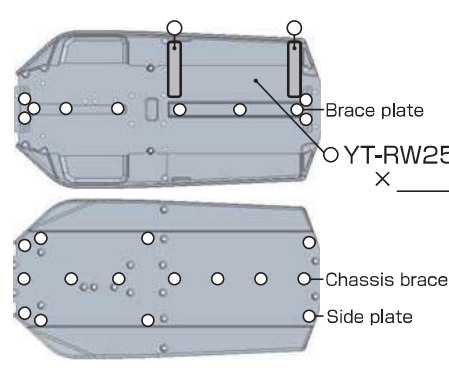

YZ-4 SF

SETTING SHEET Ver.01

CIRCUIT

☐INDOOR ☐OUTDOOR
☐DIRT ☐ASTROTURF ☐CARPET ☐GRASS ☐WOOD
☐WET ☐DRY ☐DUSTY ☐SMOOTH ☐BUMPY
☐HARD PACKED ☐CLAY ☐BLUE GROOVE ☐_____
☐LOW TRACTION ☐MED TRACTION ☐HIGH TRACTION

DRIVER

DATE

FRONT

REAR

DRIVE

TIRE

FRONT

TIRE $\rightarrow$ _____
INSERTS $\rightarrow$ _____
WHEELS $\rightarrow$ _____

REAR

TIRE $\rightarrow$ _____
INSERTS $\rightarrow$ _____
WHEELS $\rightarrow$ _____

OTHER

COMMENT