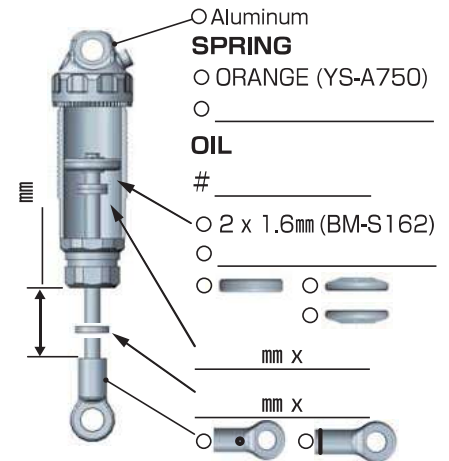

YZ-4 SF

SETTING SHEET Ver.01

CIRCUIT

INDOOR OUTDOOR
DIRT ASTROTURF CARPET GRASS WOOD
WET DRY DUSTY SMOOTH BUMPY
HARD PACKED CLAY BLUE GROOVE _____
LOW TRACTION MED TRACTION HIGH TRACTION

DRIVER

DATE

FRONT

REAR

DRIVE

TIRE

FRONT

TIRE \rightarrow _____
 INSERTS \rightarrow _____
 WHEELS \rightarrow _____

REAR

TIRE \rightarrow _____
 INSERTS \rightarrow _____
 WHEELS \rightarrow _____

OTHER

COMMENT