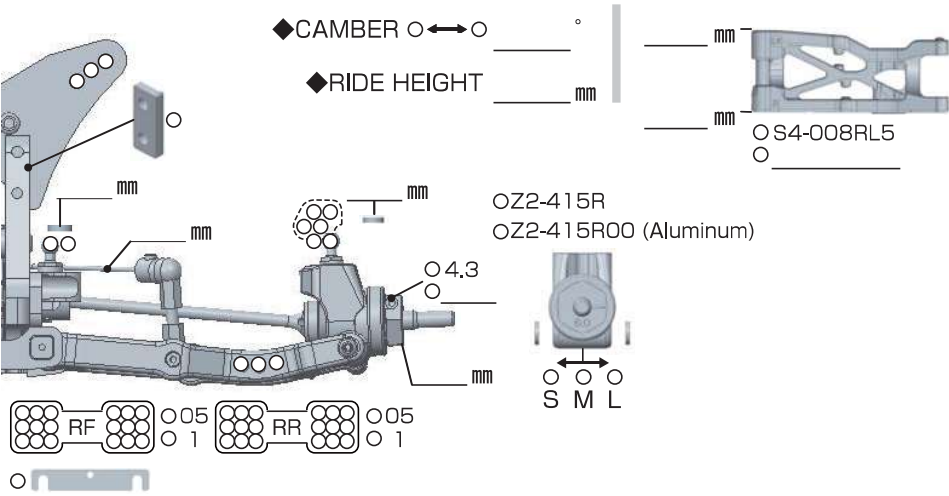

YZ-4 SF

SETTING SHEET Ver.01

CIRCUIT

INDOOR OUTDOOR
DIRT ASTROTURF CARPET GRASS WOOD
WET DRY DUSTY SMOOTH BUMPY
HARD PACKED CLAY BLUE GROOVE _____
LOW TRACTION MED TRACTION HIGH TRACTION

DRIVER

DATE

FRONT

REAR