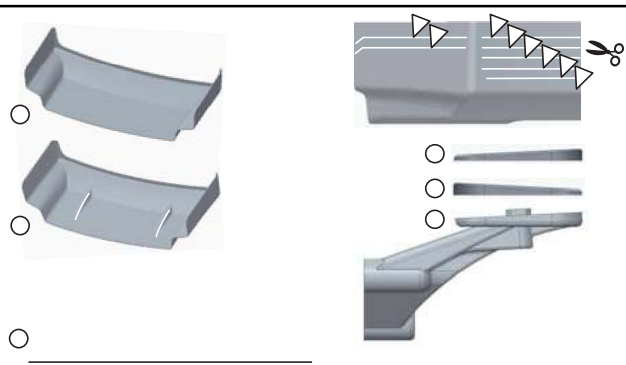

REAR

TIRE $\rightarrow$ _____
INSERTS $\rightarrow$ _____
WHEELS $\rightarrow$ _____

OTHER