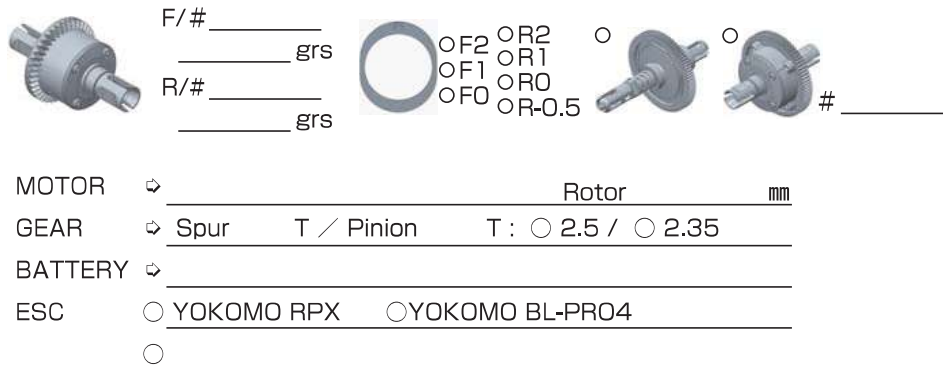

YZ-4 SF

SETTING SHEET Ver.01

CIRCUIT

☐INDOOR ☐OUTDOOR
☐DIRT ☐ASTROTURF ☐CARPET ☐GRASS ☐WOOD
☐WET ☐DRY ☐DUSTY ☐SMOOTH ☐BUMPY
☐HARD PACKED ☐CLAY ☐BLUE GROOVE ☐_____
☐LOW TRACTION ☐MED TRACTION ☐HIGH TRACTION

DRIVER

DATE

FRONT

REAR

DRIVE

TIRE

FRONT

TIRE $\rightarrow$ _____
INSERTS $\rightarrow$ _____
WHEELS $\rightarrow$ _____

REAR

TIRE $\rightarrow$ _____
INSERTS $\rightarrow$ _____
WHEELS $\rightarrow$ _____

OTHER

COMMENT