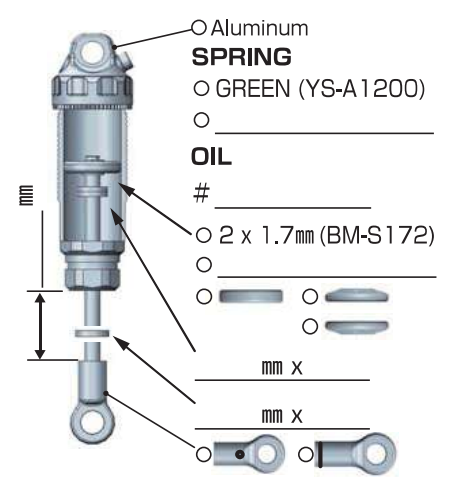

YZ-4 SF

SETTING SHEET Ver.01

CIRCUIT

INDOOR OUTDOOR
DIRT ASTROTURF CARPET GRASS WOOD
WET DRY DUSTY SMOOTH BUMPY
HARD PACKED CLAY BLUE GROOVE _____
LOW TRACTION MED TRACTION HIGH TRACTION

DRIVER

DATE

FRONT

REAR

DRIVE

TIRE

FRONT

TIRE \rightarrow _____
 INSERTS \rightarrow _____
 WHEELS \rightarrow _____

REAR

TIRE \rightarrow _____
 INSERTS \rightarrow _____
 WHEELS \rightarrow _____

OTHER

COMMENT