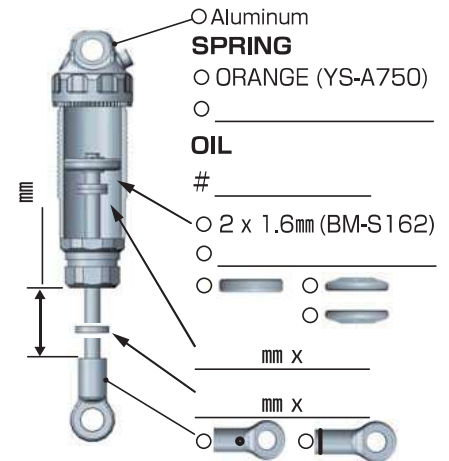

YZ-4 SF

SETTING SHEET Ver.01

CIRCUIT

INDOOR OUTDOOR
DIRT ASTROTURF CARPET GRASS WOOD
WET DRY DUSTY SMOOTH BUMPY
HARD PACKED CLAY BLUE GROOVE _____
LOW TRACTION MED TRACTION HIGH TRACTION

DRIVER

DATE

FRONT

REAR

DRIVE

TIRE

FRONT
 TIRE \rightarrow _____
 INSERTS \rightarrow _____
 WHEELS \rightarrow _____
REAR
 TIRE \rightarrow _____
 INSERTS \rightarrow _____
 WHEELS \rightarrow _____

OTHER

COMMENT