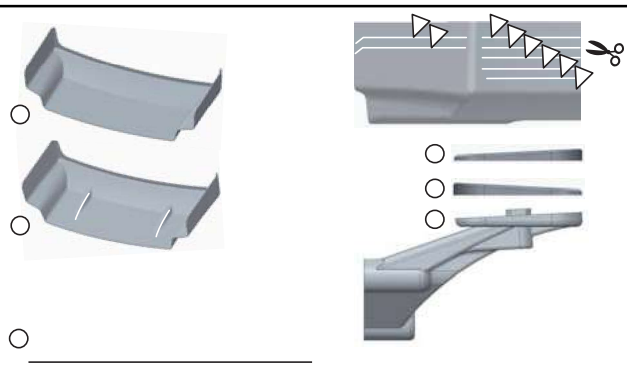

TIRE

FRONT
TIRE $\rightarrow$ _____
INSERTS $\rightarrow$ _____
WHEELS $\rightarrow$ _____
REAR
TIRE $\rightarrow$ _____
INSERTS $\rightarrow$ _____
WHEELS $\rightarrow$ _____

OTHER