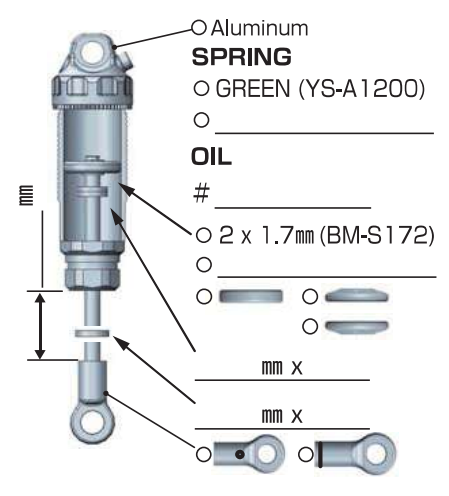

YZ-4 SF

SETTING SHEET Ver.01

CIRCUIT

INDOOR OUTDOOR
DIRT ASTROTURF CARPET GRASS WOOD
WET DRY DUSTY SMOOTH BUMPY
HARD PACKED CLAY BLUE GROOVE _____
LOW TRACTION MED TRACTION HIGH TRACTION

DRIVER

DATE

FRONT

REAR

DRIVE

TIRE

FRONT
 TIRE \rightarrow _____
 INSERTS \rightarrow _____
 WHEELS \rightarrow _____
REAR
 TIRE \rightarrow _____
 INSERTS \rightarrow _____
 WHEELS \rightarrow _____

OTHER

COMMENT