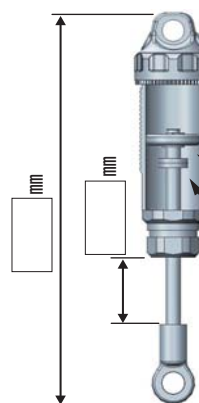

SETTING SHEET P040v1

CIRCUIT

- INDOOR OUTDOOR
- WET DRY DUSTY OTHER
- LOW TRACTION MED TRACTION HIGH TRACTION
- SMOOTH BUMPY BLUE GROOVE ASTROTURF
- CARPET WOOD

DRIVER _____

DATE

/ /

FRONT

SPRING

- YELLOW (YS-A875)

OIL

- #1 #2 #3

_____ mm X

REAR

SPRING

- GREEN (YS-A1200)

OIL

- #1 #2 #3

_____ mm X

DRIVE

Battery placement

TIRE

OTHER

COMMENT
