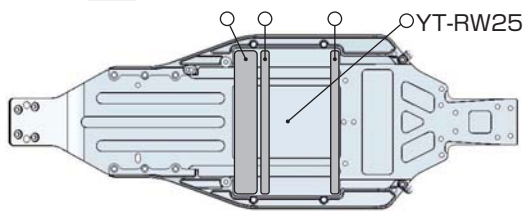

Battery placement