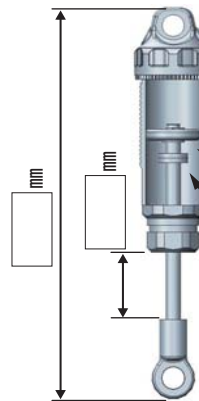

SETTING SHEET P040v1

CIRCUIT

- INDOOR OUTDOOR
- WET DRY DUSTY OTHER
- LOW TRACTION MED TRACTION HIGH TRACTION
- SMOOTH BUMPY BLUE GROOVE ASTROTURF
- CARPET WOOD

DRIVER _____

DATE

/ /

FRONT

SPRING

- YELLOW (YS-A875)

OIL

- #1 #2 #3

_____ mm X

REAR

SPRING

- GREEN (YS-A1200)

OIL

- #1 #2 #3

_____ mm X

DRIVE

Battery placement

TIRE

OTHER

COMMENT
