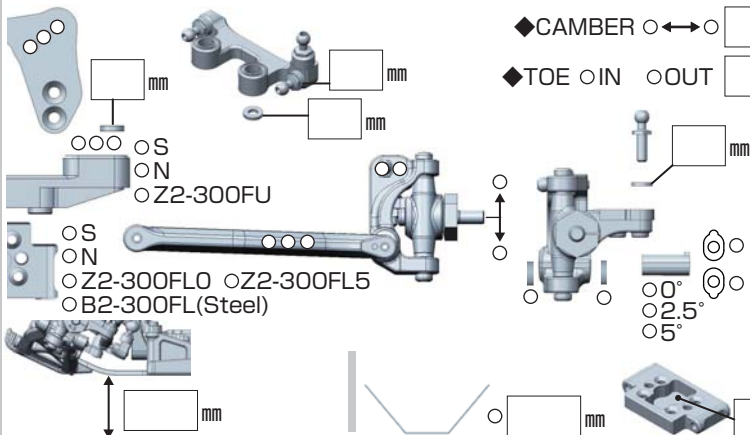

SETTING SHEET P040v1

CIRCUIT

- INDOOR OUTDOOR
- WET DRY DUSTY OTHER
- LOW TRACTION MED TRACTION HIGH TRACTION
- SMOOTH BUMPY BLUE GROOVE ASTROTURF
- CARPET WOOD

DRIVER _____

DATE

/ /

FRONT

SPRING

- YELLOW (YS-A875)

OIL

- #1 #2 #3

_____ mm X

REAR

SPRING

- GREEN (YS-A1200)

OIL

- #1 #2 #3

_____ mm X

DRIVE

Battery placement

TIRE

OTHER

COMMENT
