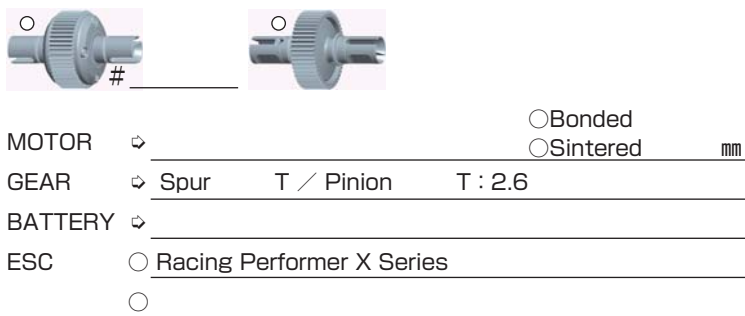

SETTING SHEET P040v1

CIRCUIT

- ☐ INDOOR ☐ OUTDOOR
- ☐ WET ☐ DRY ☐ DUSTY ☐ OTHER
- ☐ LOW TRACTION ☐ MED TRACTION ☐ HIGH TRACTION
- ☐ SMOOTH ☐ BUMPY ☐ BLUE GROOVE ☐ ASTROTURF
- ☐ CARPET ☐ WOOD

DRIVER _____

DATE

/ /

FRONT

SPRING

- ☐ YELLOW (YS-A875)

_____

OIL

_____

- ☐ #1 ☐ #2 ☐ #3

_____

_____

_____

_____ mm X

REAR

SPRING

- ☐ GREEN (YS-A1200)

_____

OIL

_____

- ☐ #1 ☐ #2 ☐ #3

_____

_____

_____

_____ mm X

DRIVE

Battery placement

TIRE

OTHER

COMMENT

_____