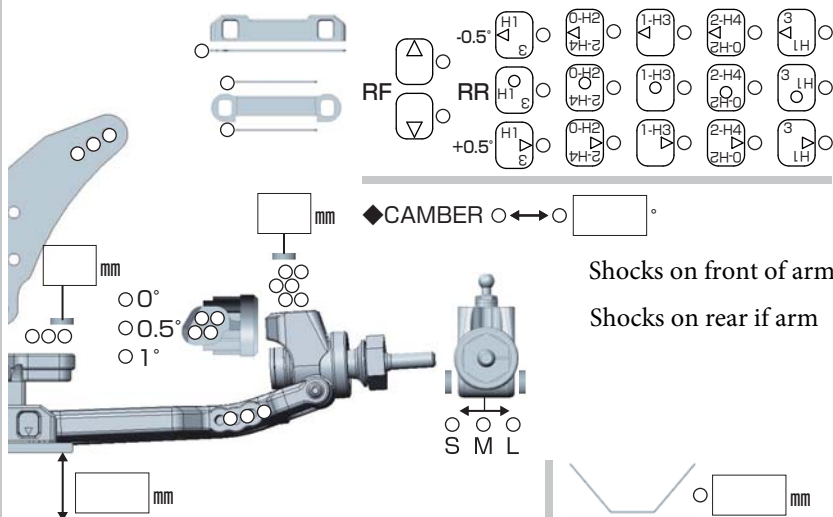

SETTING SHEET P040v1

CIRCUIT

- INDOOR OUTDOOR
- WET DRY DUSTY OTHER
- LOW TRACTION MED TRACTION HIGH TRACTION
- SMOOTH BUMPY BLUE GROOVE ASTROTURF
- CARPET WOOD

DRIVER _____

DATE

/ /

FRONT

SPRING

- YELLOW (YS-A875)

OIL

- #1 #2 #3

_____ mm X

REAR

SPRING

- GREEN (YS-A1200)

OIL

- #1 #2 #3

_____ mm X

DRIVE

Battery placement

TIRE

OTHER

COMMENT
