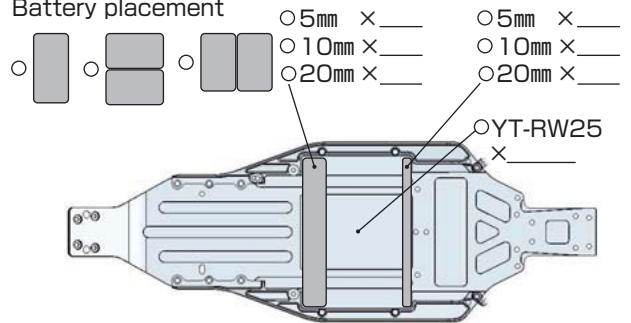

YZ4F2 CA

SETTING SHEET Ver.04

CIRCUIT

- INDOOR OUTDOOR
 WET DRY DUSTY SMOOTH BUMPY OTHER
 LOW TRACTION MED TRACTION HIGH TRACTION
 CLAY GRASS BLUE GROOVE ASTROTURF DIRT
 CARPET WOOD

DRIVER

DATE

FRONT

REAR

DRIVE

MOTOR _____
 GEAR Spur T / Pinion T : 2.6
 BATTERY _____
 ESC _____
 SETTING _____

Battery placement

TIRE

FRONT
 TIRE _____
 INSERTS _____
 WHEELS _____

REAR
 TIRE _____
 INSERTS _____
 WHEELS _____

OTHER