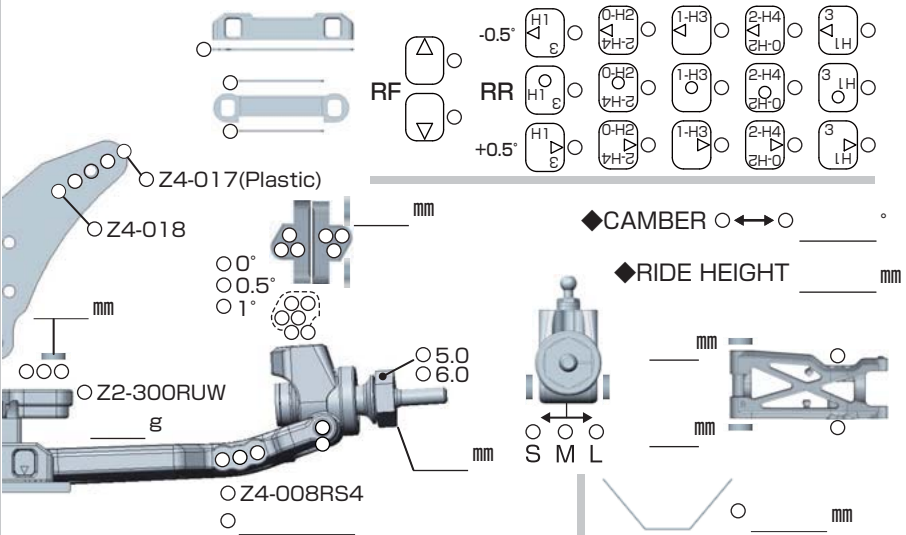

YZ4F2 CA

SETTING SHEET Ver.04

CIRCUIT

- INDOOR OUTDOOR
 WET DRY DUSTY SMOOTH BUMPY OTHER
 LOW TRACTION MED TRACTION HIGH TRACTION
 CLAY GRASS BLUE GROOVE ASTROTURF DIRT
 CARPET WOOD

DRIVER

DATE

FRONT

REAR

DRIVE

MOTOR _____
 GEAR Spur T / Pinion T : 2.6
 BATTERY _____
 ESC _____
 SETTING _____

Battery placement

TIRE

FRONT
 TIRE _____
 INSERTS _____
 WHEELS _____

REAR
 TIRE _____
 INSERTS _____
 WHEELS _____

OTHER