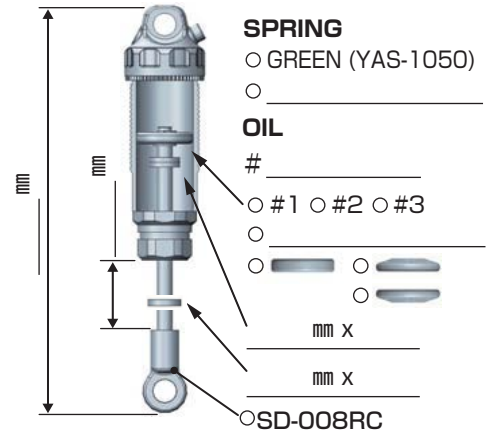

YZ4F2 CA

SETTING SHEET Ver.04

CIRCUIT

- INDOOR OUTDOOR
 WET DRY DUSTY SMOOTH BUMPY OTHER
 LOW TRACTION MED TRACTION HIGH TRACTION
 CLAY GRASS BLUE GROOVE ASTROTURF DIRT
 CARPET WOOD

DRIVER

DATE

FRONT

REAR

DRIVE

MOTOR _____
 GEAR Spur T / Pinion T : 2.6
 BATTERY _____
 ESC _____
 SETTING _____

Battery placement

TIRE

FRONT
 TIRE _____
 INSERTS _____
 WHEELS _____

REAR
 TIRE _____
 INSERTS _____
 WHEELS _____

OTHER