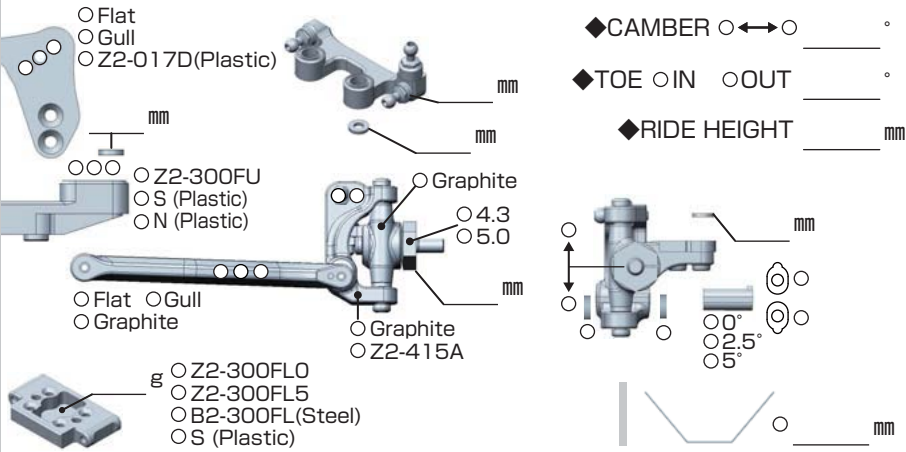

YZ4F2 CA

SETTING SHEET Ver.04

CIRCUIT

- INDOOR OUTDOOR
 WET DRY DUSTY SMOOTH BUMPY OTHER
 LOW TRACTION MED TRACTION HIGH TRACTION
 CLAY GRASS BLUE GROOVE ASTROTURF DIRT
 CARPET WOOD

DRIVER

DATE

FRONT

REAR

DRIVE

MOTOR _____
 GEAR Spur T / Pinion T : 2.6
 BATTERY _____
 ESC _____
 SETTING _____

Battery placement

TIRE

FRONT
 TIRE _____
 INSERTS _____
 WHEELS _____

REAR
 TIRE _____
 INSERTS _____
 WHEELS _____

OTHER