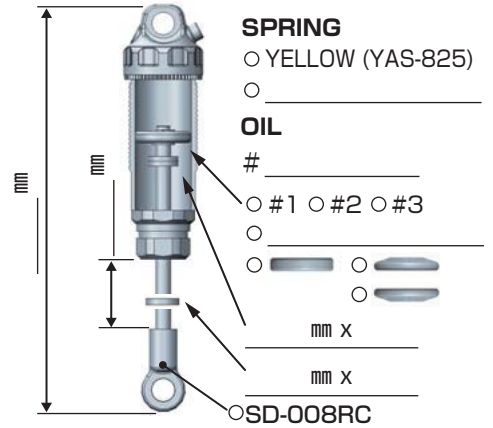

YZ4F2 CA

SETTING SHEET Ver.04

CIRCUIT

- INDOOR OUTDOOR
 WET DRY DUSTY SMOOTH BUMPY OTHER
 LOW TRACTION MED TRACTION HIGH TRACTION
 CLAY GRASS BLUE GROOVE ASTROTURF DIRT
 CARPET WOOD

DRIVER

DATE

FRONT

REAR

DRIVE

MOTOR _____
 GEAR Spur T / Pinion T : 2.6
 BATTERY _____
 ESC _____
 SETTING _____

Battery placement

TIRE

FRONT
 TIRE _____
 INSERTS _____
 WHEELS _____

REAR
 TIRE _____
 INSERTS _____
 WHEELS _____

OTHER