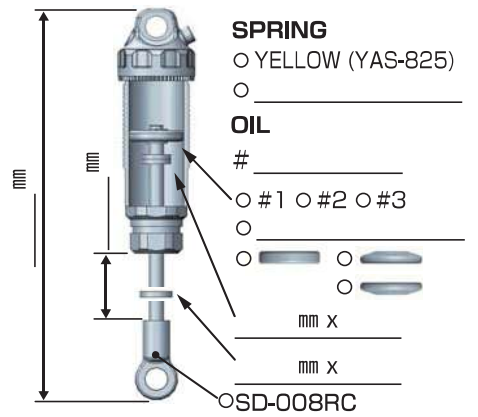

YZ4-2CA

Arr0
SETTING SHEET Ver.02

CIRCUIT

- INDOOR OUTDOOR
- WET DRY DUSTY SMOOTH BUMPY OTHER
- LOW TRACTION MED TRACTION HIGH TRACTION
- CLAY GRASS BLUE GROOVE ASTROTURF DIRT
- CARPET WOOD

DRIVER _____

DATE _____

FRONT

REAR

DRIVE

TIRE

FRONT
 TIRE ◆ _____
 INSERTS ◆ _____
 WHEELS ◆ _____

REAR

TIRE ◆ _____
 INSERTS ◆ _____
 WHEELS ◆ _____

OTHER