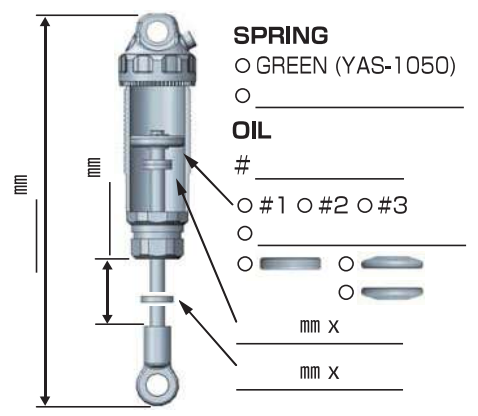

YZ4-2CA

Arr0
SETTING SHEET Ver.02

CIRCUIT

- INDOOR OUTDOOR
- WET DRY DUSTY SMOOTH BUMPY OTHER
- LOW TRACTION MED TRACTION HIGH TRACTION
- CLAY GRASS BLUE GROOVE ASTROTURF DIRT
- CARPET WOOD

DRIVER _____

DATE _____

FRONT

REAR

DRIVE

TIRE

FRONT
 TIRE ◆ _____
 INSERTS ◆ _____
 WHEELS ◆ _____

REAR

TIRE ◆ _____
 INSERTS ◆ _____
 WHEELS ◆ _____

OTHER