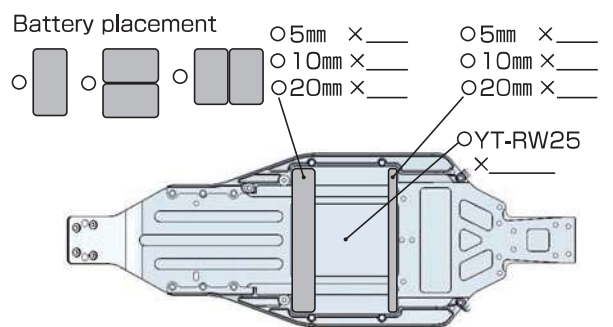

YZ4-2CA

Arr0
SETTING SHEET Ver.02

CIRCUIT

- ☐ INDOOR ☐ OUTDOOR
- ☐ WET ☐ DRY ☐ DUSTY ☐ SMOOTH ☐ BUMPY ☐ OTHER
- ☐ LOW TRACTION ☐ MED TRACTION ☐ HIGH TRACTION
- ☐ CLAY ☐ GRASS ☐ BLUE GROOVE ☐ ASTROTURF ☐ DIRT
- ☐ CARPET ☐ WOOD ☐

DRIVER _____

DATE _____

FRONT

REAR

DRIVE

TIRE

FRONT
TIRE ◆ _____
INSERTS ◆ _____
WHEELS ◆ _____

REAR

TIRE ◆ _____
INSERTS ◆ _____
WHEELS ◆ _____

OTHER

COMMENT

_____