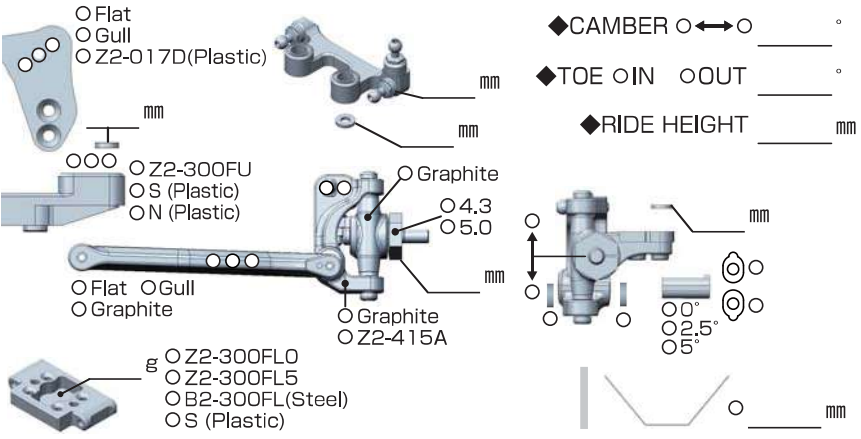

YZ4-2CA

Arr0
SETTING SHEET Ver.02

CIRCUIT

- INDOOR OUTDOOR
- WET DRY DUSTY SMOOTH BUMPY OTHER
- LOW TRACTION MED TRACTION HIGH TRACTION
- CLAY GRASS BLUE GROOVE ASTROTURF DIRT
- CARPET WOOD

DRIVER _____

DATE _____

FRONT

REAR

DRIVE

TIRE

FRONT
 TIRE ◆ _____
 INSERTS ◆ _____
 WHEELS ◆ _____

REAR

TIRE ◆ _____
 INSERTS ◆ _____
 WHEELS ◆ _____

OTHER