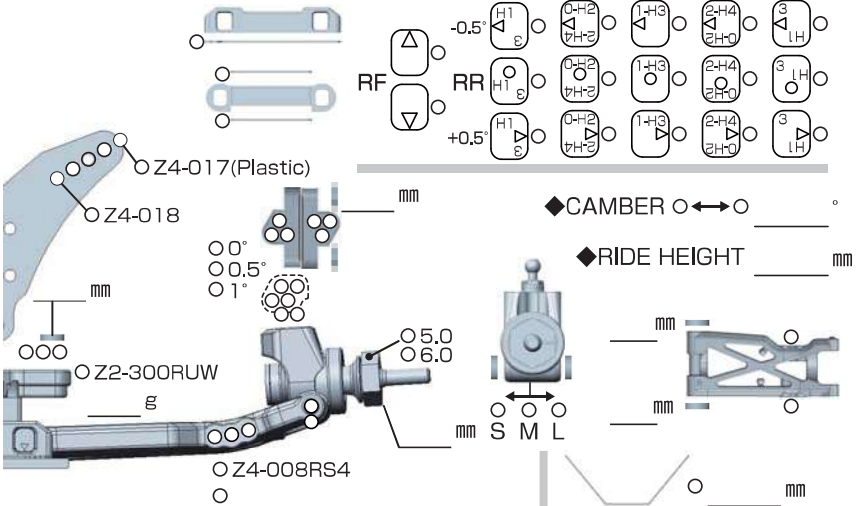

YZ4-2CA

Arr0
SETTING SHEET Ver.02

CIRCUIT

- INDOOR OUTDOOR
- WET DRY DUSTY SMOOTH BUMPY OTHER
- LOW TRACTION MED TRACTION HIGH TRACTION
- CLAY GRASS BLUE GROOVE ASTROTURF DIRT
- CARPET WOOD

DRIVER _____

DATE _____

FRONT

REAR

DRIVE

TIRE

FRONT
 TIRE ◆ _____
 INSERTS ◆ _____
 WHEELS ◆ _____

REAR

TIRE ◆ _____
 INSERTS ◆ _____
 WHEELS ◆ _____

OTHER