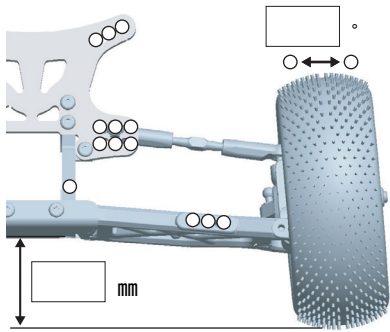

MR-4 BX

SETTING SHEET Ver.1

CIRCUIT

- INDOOR OUTDOOR
- WET DRY DUSTY OTHER
- LOW TRACTION MED TRACTION HIGH TRACTION
- SMOOTH BUMPY SANDY GRASS BIUE GROOVE

DRIVER

DATE

/ /

FRONT

◆ TOE-IN (+) / OUT(-)

DIFF
 ONE-WAY

SPRING

BLACK

OIL

#

BLACK (φ1.3x2)
 WHITE (φ1.4x2)

SHORT
 LONG

BLACK (φ1.3x2)
 WHITE (φ1.4x2)

STANDARD

SHORT
 LONG

DRIVE

FREE

LOCK

LOCK

SPER

INSERTS

WHEELS

REAR

TIRE

INSERTS

WHEELS

OTHER

COMMENT