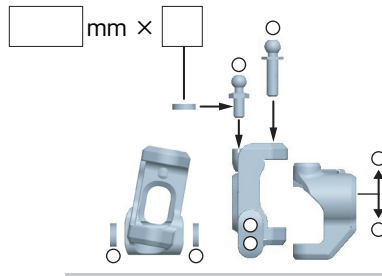

MR-4 BX

SETTING SHEET Ver.1

CIRCUIT

- INDOOR OUTDOOR
- WET DRY DUSTY OTHER
- LOW TRACTION MED TRACTION HIGH TRACTION
- SMOOTH BUMPY SANDY GRASS BIUE GROOVE

DRIVER

DATE

/ /

FRONT

◆ TOE-IN (+) / OUT(-)

DIFF
 ONE-WAY

SPRING

BLACK

OIL

#

BLACK (φ1.3x2)
 WHITE (φ1.4x2)

SHORT
 LONG

BLACK (φ1.3x2)
 WHITE (φ1.4x2)

STANDARD

SHORT
 LONG

DRIVE

FREE

LOCK

LOCK

SPER