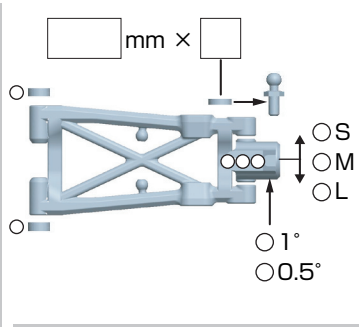

OIL

#

☐ BLACK (φ1.3x2)
☐ WHITE (φ1.4x2)

☐

☐ SHORT
☐ LONG

REAR

☐ OS
☐ OM
☐ OL

☐ 1°
☐ 0.5°

☐ ≡ (3°)
☐ ◡ (2.5°)