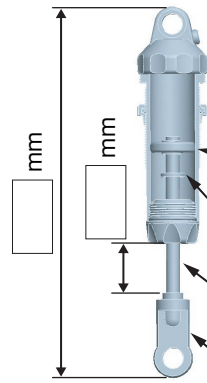

MR-4 BX

SETTING SHEET Ver.1

CIRCUIT

- ☐ INDOOR ☐ OUTDOOR
- ☐ WET ☐ DRY ☐ DUSTY ☐ OTHER
- ☐ LOW TRACTION ☐ MED TRACTION ☐ HIGH TRACTION
- ☐ SMOOTH ☐ BUMPY ☐ SANDY ☐ GRASS ☐ BIUE GROOVE

DRIVER

DATE

/ /

FRONT

◆ TOE-IN (+) / OUT(-)

☐ DIFF
☐ ONE-WAY

SPRING

☐ BLACK

OIL

#

☐ BLACK (φ1.3x2)
☐ WHITE (φ1.4x2)

☐

☐ SHORT
☐ LONG

REAR

☐ OS
☐ OM
☐ OL

☐ 1°
☐ 0.5°

☐ ≡ (3°)
☐ ◡ (2.5°)

SPRING

☐ BLACK

OIL

#

☐ BLACK (φ1.3x2)
☐ WHITE (φ1.4x2)

☐

☐ STANDARD

☐

☐ SHORT
☐ LONG

DRIVE

☐ FREE

☐ LOCK

☐

☐

☐

☐

☐ LOCK

SPER

☐ 81T

☐ 84T

☐ 87T

PINION

☐ 17T

☐ 18T : 2.2

☐ 19T

☐ T

MOTOR ☐

BRUSHES ☐

BATTERY ☐

ESC

☐ GM SX12W ☐ VFS-1 Comp

☐

TIRE

FRONT

TIRE ☐

INSERTS ☐

WHEELS ☐

REAR

TIRE ☐

INSERTS ☐

WHEELS ☐

OTHER

COMMENT