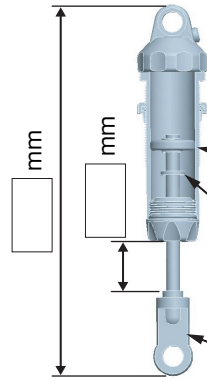

MR-4 BX

SETTING SHEET Ver.1

CIRCUIT

- INDOOR OUTDOOR
- WET DRY DUSTY OTHER
- LOW TRACTION MED TRACTION HIGH TRACTION
- SMOOTH BUMPY SANDY GRASS BIUE GROOVE

DRIVER

DATE

/ /

FRONT

◆ TOE-IN (+) / OUT(-)

DIFF
 ONE-WAY

SPRING

BLACK

OIL

#

BLACK (φ1.3x2)
 WHITE (φ1.4x2)

SHORT
 LONG

BLACK (φ1.3x2)
 WHITE (φ1.4x2)

STANDARD

SHORT
 LONG

DRIVE

FREE

LOCK

LOCK

SPER