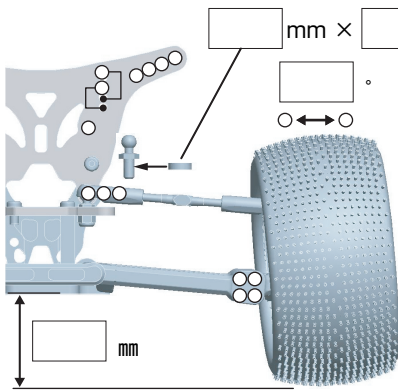

OIL

#

☐ BLACK (φ1.3x2)
☐ WHITE (φ1.4x2)

☐

☐ SHORT
☐ LONG

REAR

☐ OS
☐ OM
☐ OL

☐ 1°
☐ 0.5°

☐ ≡ (3°)
☐ ◡ (2.5°)