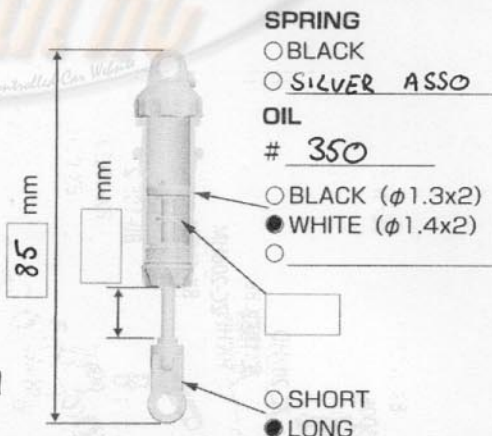

MR-4 BX

SETTING SHEET Ver.1

DRIVER N. Vouilloz

DATE / /

CIRCUIT CF Antikes

- INDOOR OUTDOOR
 WET DRY DUSTY OTHER
 LOW TRACTION MED TRACTION HIGH TRACTION
 SMOOTH BUMPY SANDY GRASS BLUE GROOVE

FRONT

◆ TOE-IN (+) / OUT(-)

DIFF med/hard
 ONE-WAY

REAR

OS
 M
 OL
 1°
 0.5°
 ≡ (3°)
 ≡ (2.5°)

DRIVE

MOTOR ORION V2 10x1 timing 2
 BRUSHES SPRINT EDGE resistor 41382 (med)
 BATTERY ORION OSCAR SPECIAL
 ESC GM SX12W VFS-1 Comp

TIRE

FRONT
 TIRE Proline Hele Shot M3
 INSERTS Standard
 WHEELS YOK or Lasi