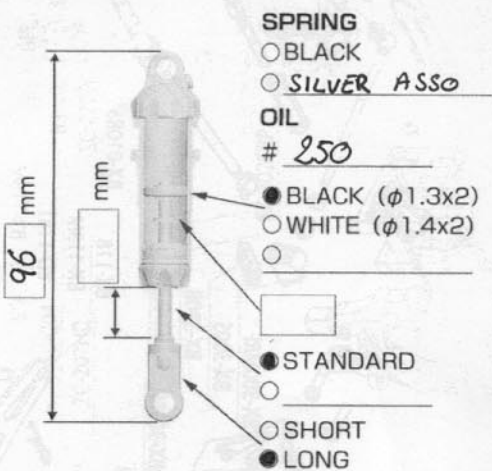

MR-4 BX

SETTING SHEET Ver.1

DRIVER N. Vouilloz

DATE / /

CIRCUIT CF Antikes

- INDOOR OUTDOOR
 WET DRY DUSTY OTHER
 LOW TRACTION MED TRACTION HIGH TRACTION
 SMOOTH BUMPY SANDY GRASS BLUE GROOVE

FRONT

◆ TOE-IN (+) / OUT(-)

DIFF med/hard
 ONE-WAY

REAR

OS
 M
 OL
 1°
 0.5°
 ≡ (3°)
 ≡ (2.5°)

DRIVE

MOTOR ORION V2 10x1 timing 2
 BRUSHES SPRINT EDGE resistor 41382 (med)
 BATTERY ORION OSCAR SPECIAL
 ESC GM SX12W VFS-1 Comp

TIRE

FRONT
 TIRE Proline Hele Shot M3
 INSERTS Standard
 WHEELS YOK or Lasi