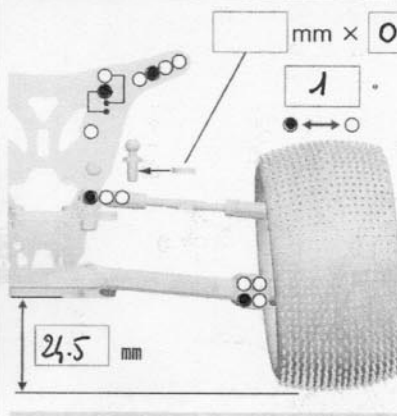

MR-4 BX

SETTING SHEET Ver.1

DRIVER N. Vouilloz

DATE / /

CIRCUIT CF Antikes

- INDOOR OUTDOOR
 WET DRY DUSTY OTHER
 LOW TRACTION MED TRACTION HIGH TRACTION
 SMOOTH BUMPY SANDY GRASS BLUE GROOVE

FRONT

◆ TOE-IN (+) / OUT(-)

DIFF med/hard
 ONE-WAY

REAR

OS
 M
 OL
 1°
 0.5°
 ≡ (3°)
 ≡ (2.5°)

DRIVE

MOTOR ORION V2 10x1 timing 2
 BRUSHES SPRINT EDGE resistor 41382 (med)
 BATTERY ORION OSCAR SPECIAL
 ESC GM SX12W VFS-1 Comp

TIRE

FRONT
 TIRE Proline Hele Shot M3
 INSERTS Standard
 WHEELS YOK or Lasi

REAR
 TIRE Proline Hele Shot M3
 INSERTS Standard
 WHEELS YOK or ASSO

OTHER

COMMENT

Blank area for additional comments.