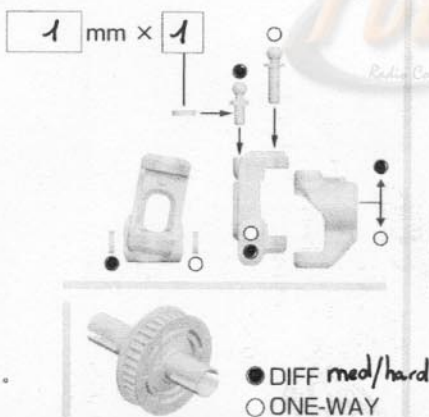

MR-4 BX

SETTING SHEET Ver.1

DRIVER N. Vouilloz

DATE / /

CIRCUIT CF Antikes

- INDOOR OUTDOOR
 WET DRY DUSTY OTHER
 LOW TRACTION MED TRACTION HIGH TRACTION
 SMOOTH BUMPY SANDY GRASS BLUE GROOVE

FRONT

◆ TOE-IN (+) / OUT(-)

DIFF med/hard
 ONE-WAY

REAR

OS
 M
 OL
 1°
 0.5°
 ≡ (3°)
 ≡ (2.5°)

DRIVE

MOTOR ORION V2 10x1 timing 2
 BRUSHES SPRINT EDGE resistor 41382 (med)
 BATTERY ORION OSCAR SPECIAL
 ESC GM SX12W VFS-1 Comp

TIRE

FRONT
 TIRE Proline Hele Shot M3
 INSERTS Standard
 WHEELS YOK or Lasi

REAR
 TIRE Proline Hele Shot M3
 INSERTS Standard
 WHEELS YOK or ASSO

OTHER

COMMENT

Blank area for additional comments.