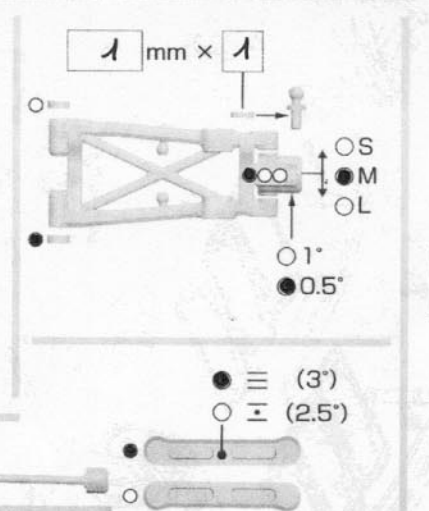

REAR

☐ OS
☒ M
☐ OL
☐ 1°
☒ 0.5°
☒ ≡ (3°)
☐ ≡ (2.5°)