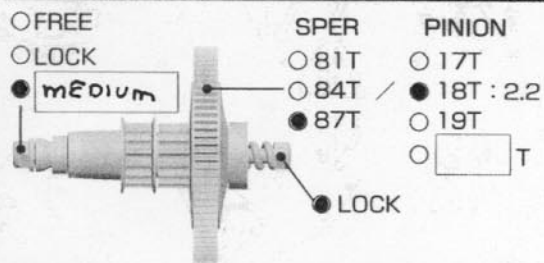

DIFF med/hard
 ONE-WAY

REAR

OS
 M
 OL
 1°
 0.5°
 ≡ (3°)
 ≡ (2.5°)

DRIVE

MOTOR ORION V2 10x1 timing 2
 BRUSHES SPRINT EDGE resistor 41382 (med)
 BATTERY ORION OSCAR SPECIAL
 ESC GM SX12W VFS-1 Comp

TIRE

FRONT
 TIRE Proline Hele Shot M3
 INSERTS Standard
 WHEELS YOK or Lasi