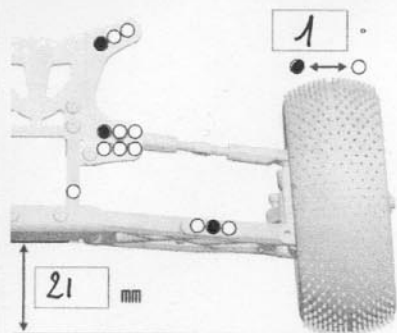

MR-4 BX

SETTING SHEET Ver.1

DRIVER N. Vouilloz

DATE / /

CIRCUIT CF Antikes

- INDOOR OUTDOOR
 WET DRY DUSTY OTHER
 LOW TRACTION MED TRACTION HIGH TRACTION
 SMOOTH BUMPY SANDY GRASS BLUE GROOVE

FRONT

◆ TOE-IN (+) / OUT(-)

DIFF med/hard
 ONE-WAY

REAR

OS
 M
 OL
 1°
 0.5°
 ≡ (3°)
 ≡ (2.5°)

DRIVE

MOTOR ORION V2 10x1 timing 2
 BRUSHES SPRINT EDGE resistor 41382 (med)
 BATTERY ORION OSCAR SPECIAL
 ESC GM SX12W VFS-1 Comp

TIRE

FRONT
 TIRE Proline Hele Shot M3
 INSERTS Standard
 WHEELS YOK or Lasi

REAR
 TIRE Proline Hele Shot M3
 INSERTS Standard
 WHEELS YOK or ASSO

OTHER

COMMENT

Blank area for additional comments.