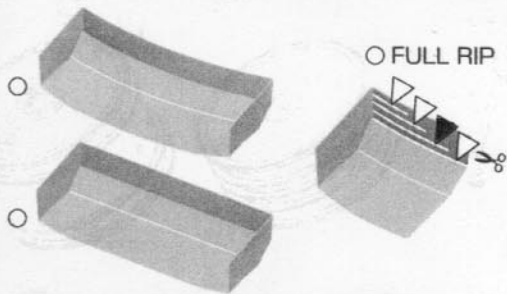

REAR
 TIRE Proline Hele Shot M3
 INSERTS Standard
 WHEELS YOK or ASSO

OTHER

COMMENT

Blank area for additional comments.