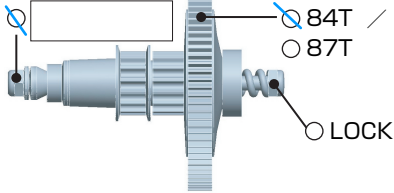

REAR

≡ (3°)
 ≡ (2.5°)

SPRING

BLACK

OIL

BLACK (φ1.3x2)

WHITE (φ1.4x2)

STANDARD

SHORT

LONG

DRIVE

- FREE
- LOCK

SPUR

81T

84T

87T