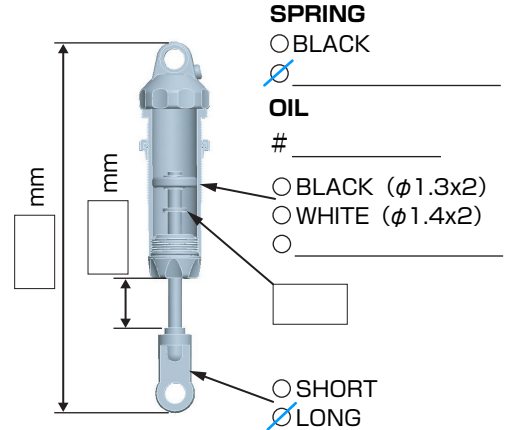

MR-4 BX

SETTING SHEET Ver.1

CIRCUIT

- INDOOR OUTDOOR
- WET DRY DUSTY OTHER
- LOW TRACTION MED TRACTION HIGH TRACTION
- SMOOTH BUMPY SANDY GRASS BLUE GROOVE

DRIVER _____

DATE / /

FRONT

◆ TOE-IN (+) / OUT(-) °

DIFF
 ONE-WAY

SPRING

BLACK

OIL

BLACK (φ1.3x2)

WHITE (φ1.4x2)

SHORT

LONG

REAR

≡ (3°)
 ≡ (2.5°)

SPRING

BLACK

OIL

BLACK (φ1.3x2)

WHITE (φ1.4x2)

STANDARD

SHORT

LONG

DRIVE

- FREE
- LOCK

SPUR

81T

84T

87T