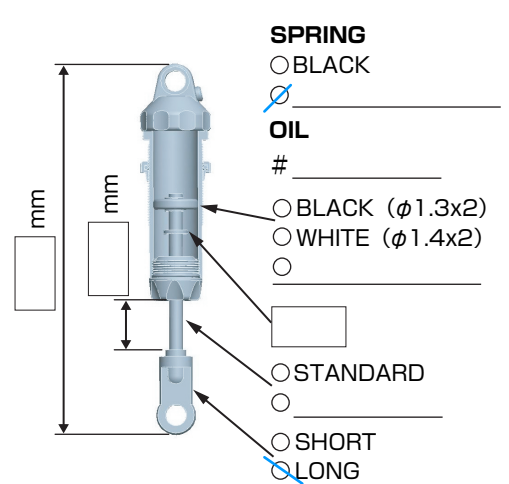

MR-4 BX

SETTING SHEET Ver.1

CIRCUIT

- INDOOR OUTDOOR
- WET DRY DUSTY OTHER
- LOW TRACTION MED TRACTION HIGH TRACTION
- SMOOTH BUMPY SANDY GRASS BLUE GROOVE

DRIVER _____

DATE / /

FRONT

◆ TOE-IN (+) / OUT(-) °

DIFF
 ONE-WAY

SPRING

BLACK

OIL

BLACK (φ1.3x2)

WHITE (φ1.4x2)

SHORT

LONG

REAR

≡ (3°)
 ≡ (2.5°)

SPRING

BLACK

OIL

BLACK (φ1.3x2)

WHITE (φ1.4x2)

STANDARD

SHORT

LONG

DRIVE

- FREE
- LOCK

SPUR

81T

84T

87T