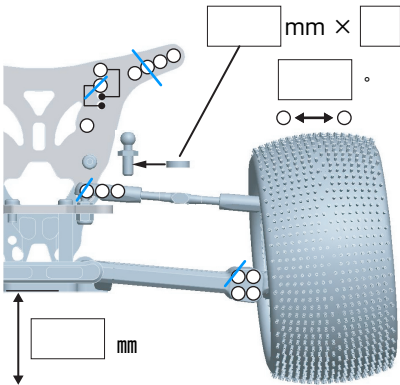

MR-4 BX

SETTING SHEET Ver.1

CIRCUIT

- INDOOR OUTDOOR
- WET DRY DUSTY OTHER
- LOW TRACTION MED TRACTION HIGH TRACTION
- SMOOTH BUMPY SANDY GRASS BLUE GROOVE

DRIVER _____

DATE / /

FRONT

◆ TOE-IN (+) / OUT(-) °

DIFF
 ONE-WAY

SPRING

BLACK

OIL

BLACK (φ1.3x2)

WHITE (φ1.4x2)

SHORT

LONG

REAR

≡ (3°)
 ≡ (2.5°)

SPRING

BLACK

OIL

BLACK (φ1.3x2)

WHITE (φ1.4x2)

STANDARD

SHORT

LONG

DRIVE

- FREE
- LOCK

SPUR

81T

84T

87T