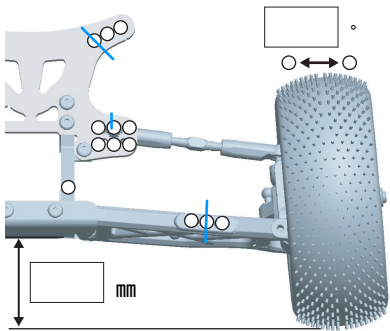

MR-4 BX

SETTING SHEET Ver.1

CIRCUIT

- INDOOR OUTDOOR
- WET DRY DUSTY OTHER
- LOW TRACTION MED TRACTION HIGH TRACTION
- SMOOTH BUMPY SANDY GRASS BLUE GROOVE

DRIVER _____

DATE / /

FRONT

◆ TOE-IN (+) / OUT(-) °

DIFF
 ONE-WAY

SPRING

BLACK

OIL

BLACK (φ1.3x2)

WHITE (φ1.4x2)

SHORT

LONG

REAR

≡ (3°)
 ≡ (2.5°)

SPRING

BLACK

OIL

BLACK (φ1.3x2)

WHITE (φ1.4x2)

STANDARD

SHORT

LONG

DRIVE

- FREE
- LOCK

SPUR

81T

84T

87T