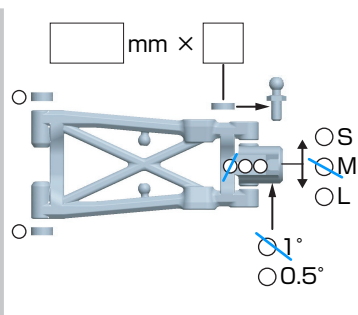

MR-4 BX

SETTING SHEET Ver.1

CIRCUIT

- INDOOR OUTDOOR
- WET DRY DUSTY OTHER
- LOW TRACTION MED TRACTION HIGH TRACTION
- SMOOTH BUMPY SANDY GRASS BLUE GROOVE

DRIVER _____

DATE / /

FRONT

◆ TOE-IN (+) / OUT(-) °

DIFF
 ONE-WAY

SPRING

BLACK

OIL

BLACK (φ1.3x2)

WHITE (φ1.4x2)

SHORT

LONG

REAR

≡ (3°)
 ≡ (2.5°)

SPRING

BLACK

OIL

BLACK (φ1.3x2)

WHITE (φ1.4x2)

STANDARD