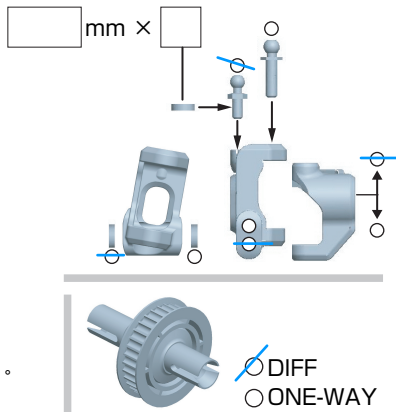

MR-4 BX

SETTING SHEET Ver.1

CIRCUIT

- INDOOR OUTDOOR
- WET DRY DUSTY OTHER
- LOW TRACTION MED TRACTION HIGH TRACTION
- SMOOTH BUMPY SANDY GRASS BLUE GROOVE

DRIVER _____

DATE / /

FRONT

◆ TOE-IN (+) / OUT(-) °

DIFF
 ONE-WAY

SPRING

BLACK

OIL

BLACK (φ1.3x2)

WHITE (φ1.4x2)

SHORT

LONG

REAR

≡ (3°)
 ≡ (2.5°)

SPRING

BLACK

OIL

BLACK (φ1.3x2)

WHITE (φ1.4x2)

STANDARD

SHORT

LONG

DRIVE

- FREE
- LOCK

SPUR

81T

84T

87T