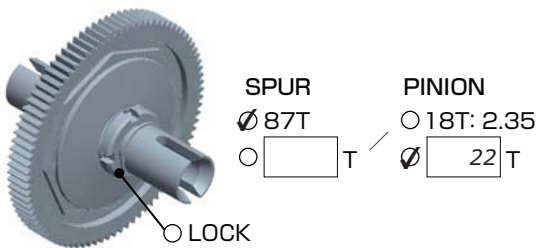

DATE 2010 / 01 / 17

FRONT

REAR

DRIVE

- MOTOR ⇨ LRP 6.5 Bonded Sintered 12.5 mm
 BRUSHES ⇨ _____
 BATTERY ⇨ LRP
 ESC NOSRAM PEARL evo. ISTC
 LRP SXX TC Spec

www.PetitRC.com

TIRE

- FRONT**
 TIRE ⇨ Schumacher Mini Pins Yellow
 INSERTS ⇨ Schumacher
 WHEELS ⇨ Associated

- REAR**
 TIRE ⇨ Schumacher Mini Pins Yellow
 INSERTS ⇨ Schumacher
 WHEELS ⇨ Associated

OTHER

COMMENT