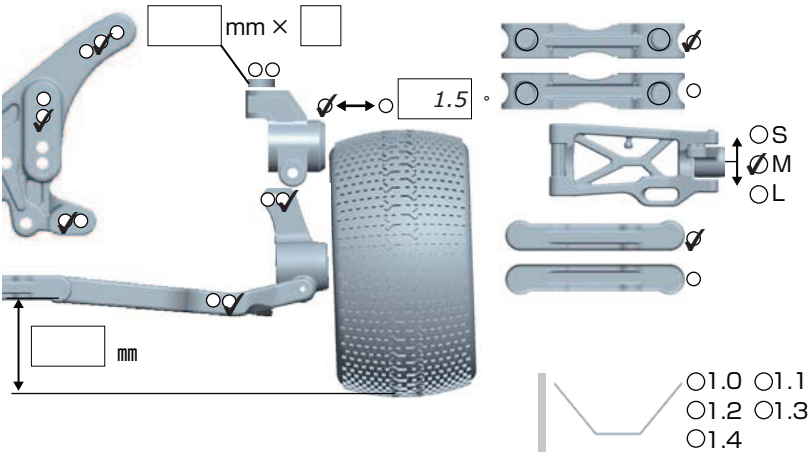

B-MAX4

SETTING SHEET Ver.03

CIRCUIT Maritime Raceway - Petit Race 2010

- INDOOR OUTDOOR
 WET DRY DUSTY OTHER
 LOW TRACTION MED TRACTION HIGH TRACTION
 SMOOTH BUMPY SANDY GRASS BLUE GROOVE

DRIVER Jorn Neumann

DATE 2010 / 01 / 17

FRONT

REAR

DRIVE

- MOTOR ⇨ LRP 6.5 Bonded Sintered 12.5 mm
 BRUSHES ⇨ _____
 BATTERY ⇨ LRP
 ESC NOSRAM PEARL evo. ISTC
 LRP SXX TC Spec

www.PetitRC.com

TIRE

- FRONT**
 TIRE ⇨ Schumacher Mini Pins Yellow
 INSERTS ⇨ Schumacher
 WHEELS ⇨ Associated

- REAR**
 TIRE ⇨ Schumacher Mini Pins Yellow
 INSERTS ⇨ Schumacher
 WHEELS ⇨ Associated

OTHER

COMMENT