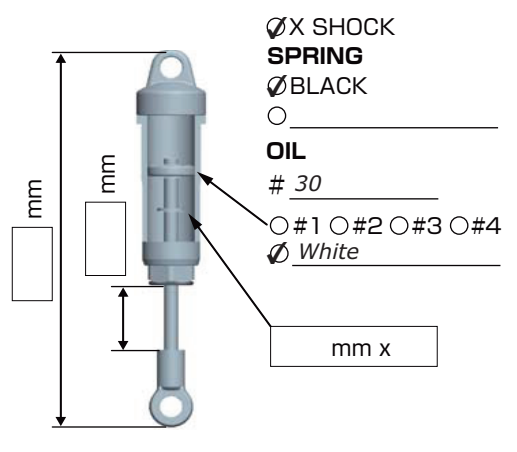

B-MAX4

SETTING SHEET Ver.03

CIRCUIT Maritime Raceway - Petit Race 2010

- INDOOR OUTDOOR
 WET DRY DUSTY OTHER
 LOW TRACTION MED TRACTION HIGH TRACTION
 SMOOTH BUMPY SANDY GRASS BLUE GROOVE

DRIVER Jorn Neumann

DATE 2010 / 01 / 17

FRONT

REAR

DRIVE

- MOTOR ⇨ LRP 6.5 Bonded Sintered 12.5 mm
 BRUSHES ⇨ _____
 BATTERY ⇨ LRP
 ESC NOSRAM PEARL evo. ISTC
 LRP SXX TC Spec

www.PetitRC.com

TIRE

- FRONT**
 TIRE ⇨ Schumacher Mini Pins Yellow
 INSERTS ⇨ Schumacher
 WHEELS ⇨ Associated

- REAR**
 TIRE ⇨ Schumacher Mini Pins Yellow
 INSERTS ⇨ Schumacher
 WHEELS ⇨ Associated

OTHER

COMMENT