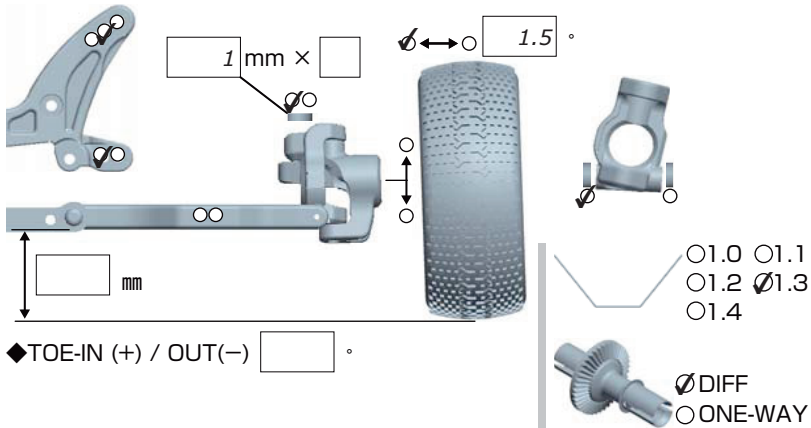

B-MAX4

SETTING SHEET Ver.03

CIRCUIT Maritime Raceway - Petit Race 2010

- INDOOR OUTDOOR
 WET DRY DUSTY OTHER
 LOW TRACTION MED TRACTION HIGH TRACTION
 SMOOTH BUMPY SANDY GRASS BLUE GROOVE

DRIVER Jorn Neumann

DATE 2010 / 01 / 17

FRONT

REAR

DRIVE

- MOTOR ⇨ LRP 6.5 Bonded Sintered 12.5 mm
 BRUSHES ⇨ _____
 BATTERY ⇨ LRP
 ESC NOSRAM PEARL evo. ISTC
 LRP SXX TC Spec

www.PetitRC.com

TIRE

- FRONT**
 TIRE ⇨ Schumacher Mini Pins Yellow
 INSERTS ⇨ Schumacher
 WHEELS ⇨ Associated

- REAR**
 TIRE ⇨ Schumacher Mini Pins Yellow
 INSERTS ⇨ Schumacher
 WHEELS ⇨ Associated

OTHER

COMMENT