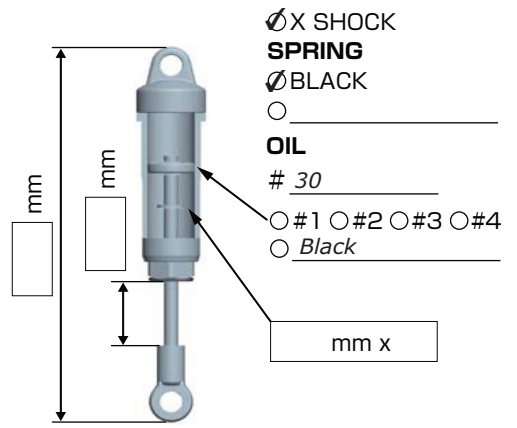

B-MAX4

SETTING SHEET Ver.03

CIRCUIT Maritime Raceway - Petit Race 2010

- INDOOR OUTDOOR
 WET DRY DUSTY OTHER
 LOW TRACTION MED TRACTION HIGH TRACTION
 SMOOTH BUMPY SANDY GRASS BLUE GROOVE

DRIVER Jorn Neumann

DATE 2010 / 01 / 17

FRONT

REAR

DRIVE

- MOTOR ⇨ LRP 6.5 Bonded Sintered 12.5 mm
 BRUSHES ⇨ _____
 BATTERY ⇨ LRP
 ESC NOSRAM PEARL evo. ISTC
 LRP SXX TC Spec

www.PetitRC.com

TIRE

- FRONT**
 TIRE ⇨ Schumacher Mini Pins Yellow
 INSERTS ⇨ Schumacher
 WHEELS ⇨ Associated

- REAR**
 TIRE ⇨ Schumacher Mini Pins Yellow
 INSERTS ⇨ Schumacher
 WHEELS ⇨ Associated

OTHER

COMMENT