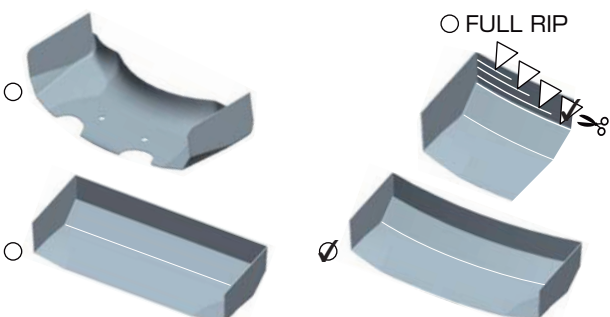

DATE 2010 / 01 / 17

FRONT

REAR

DRIVE

- MOTOR ⇨ LRP 6.5 Bonded Sintered 12.5 mm
 BRUSHES ⇨ _____
 BATTERY ⇨ LRP
 ESC NOSRAM PEARL evo. ISTC
 LRP SXX TC Spec

www.PetitRC.com

TIRE

- FRONT**
 TIRE ⇨ Schumacher Mini Pins Yellow
 INSERTS ⇨ Schumacher
 WHEELS ⇨ Associated

- REAR**
 TIRE ⇨ Schumacher Mini Pins Yellow
 INSERTS ⇨ Schumacher
 WHEELS ⇨ Associated

OTHER

COMMENT