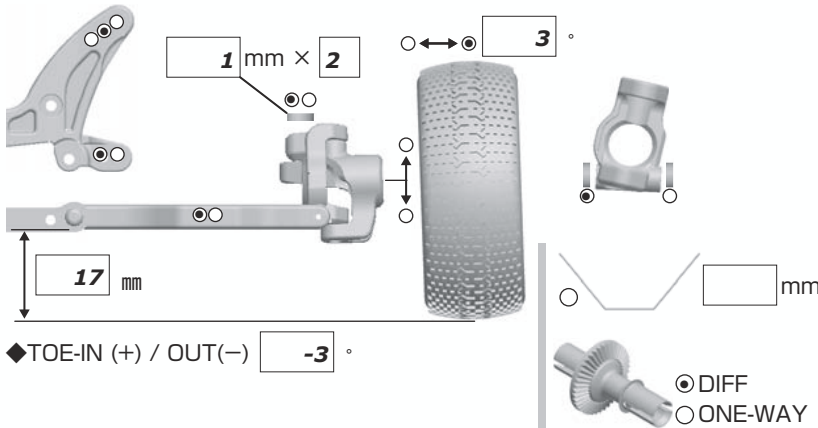

B-MAX4

SETTING SHEET Ver.01

CIRCUIT **Yatabe Arena off-road circuit**

- INDOOR OUTDOOR
 WET DRY DUSTY OTHER
 LOW TRACTION MED TRACTION HIGH TRACTION
 SMOOTH BUMPY SANDY GRASS BLUE GROOVE

DRIVER **Shinya Kimura**

DATE **2009/08/02**

FRONT

REAR

DRIVE

- MOTOR **NOSRAM 6.5T** Bonded Sintered mm
 BRUSHES _____
 BATTERY **Yokomo IB4600EX**
 ESC MATRIX ISTC VFS-1 CompIII
 Futaba MC950CR

TIRE

- FRONT**
 TIRE **Panther T725S Bobcat Soft**
 INSERTS **Stock**
 WHEELS **Associated AS-9767**

- REAR**
 TIRE **Panther T755S Bobcat Soft**
 INSERTS **B-Max4**
 WHEELS **Associated AS-9589**

OTHER

COMMENT
2009 JMRCA Nationals

For more setups, visit TeamYokomo.com & PetitRC.com