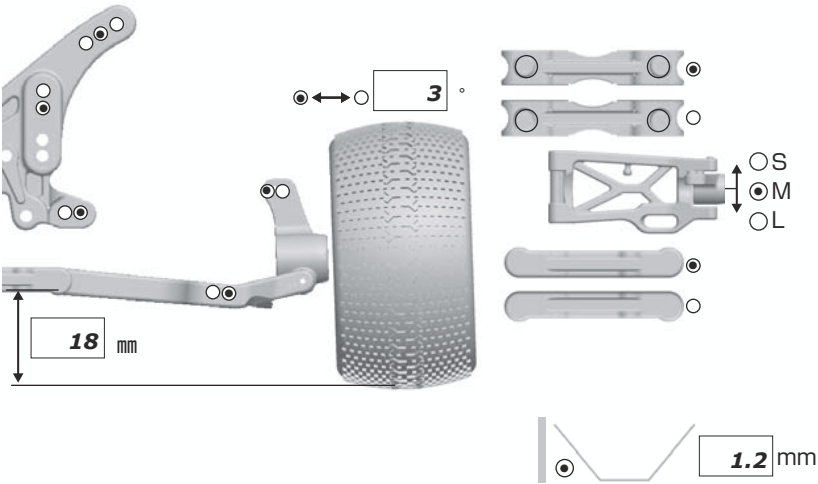

B-MAX4

SETTING SHEET Ver.01

CIRCUIT **Yatabe Arena off-road circuit**

- INDOOR OUTDOOR
 WET DRY DUSTY OTHER
 LOW TRACTION MED TRACTION HIGH TRACTION
 SMOOTH BUMPY SANDY GRASS BLUE GROOVE

DRIVER **Shinya Kimura**

DATE **2009/08/02**

FRONT

REAR

DRIVE

- MOTOR **NOSRAM 6.5T** Bonded Sintered mm
 BRUSHES _____
 BATTERY **Yokomo IB4600EX**
 ESC MATRIX ISTC VFS-1 CompIII
 Futaba MC950CR

TIRE

- FRONT**
 TIRE **Panther T725S Bobcat Soft**
 INSERTS **Stock**
 WHEELS **Associated AS-9767**

- REAR**
 TIRE **Panther T755S Bobcat Soft**
 INSERTS **B-Max4**
 WHEELS **Associated AS-9589**

OTHER

COMMENT
2009 JMRCA Nationals

For more setups, visit TeamYokomo.com & PetitRC.com