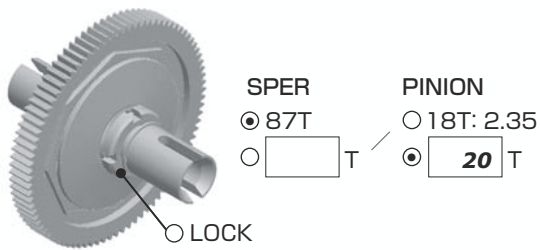

DRIVE

1. MOTOR ☒ **NOSRAM 6.5T** ☐ Bonded ☐ Sintered mm
   BRUSHES ☒ _____
   BATTERY ☒ **Yokomo IB4600EX**
   ESC ☐ MATRIX ISTC ☐ VFS-1 CompIII
   ☒ **Futaba MC950CR**

TIRE

1. **FRONT**
   TIRE ☒ **Panther T725S Bobcat Soft**
   INSERTS ☒ **Stock**
   WHEELS ☒ **Associated AS-9767**

1. **REAR**
   TIRE ☒ **Panther T755S Bobcat Soft**
   INSERTS ☒ **B-Max4**
   WHEELS ☒ **Associated AS-9589**

OTHER