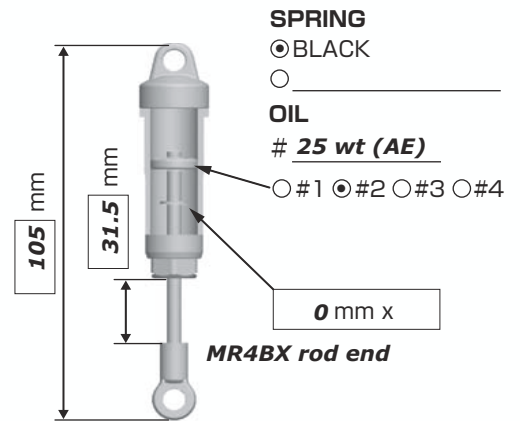

B-MAX4

SETTING SHEET Ver.01

CIRCUIT **Yatabe Arena off-road circuit**

- INDOOR OUTDOOR
 WET DRY DUSTY OTHER
 LOW TRACTION MED TRACTION HIGH TRACTION
 SMOOTH BUMPY SANDY GRASS BLUE GROOVE

DRIVER **Shinya Kimura**

DATE **2009/08/02**

FRONT

REAR

DRIVE

- MOTOR **NOSRAM 6.5T** Bonded Sintered mm
 BRUSHES _____
 BATTERY **Yokomo IB4600EX**
 ESC MATRIX ISTC VFS-1 CompIII
 Futaba MC950CR

TIRE

- FRONT**
 TIRE **Panther T725S Bobcat Soft**
 INSERTS **Stock**
 WHEELS **Associated AS-9767**

- REAR**
 TIRE **Panther T755S Bobcat Soft**
 INSERTS **B-Max4**
 WHEELS **Associated AS-9589**

OTHER

COMMENT
2009 JMRCA Nationals

For more setups, visit TeamYokomo.com & PetitRC.com