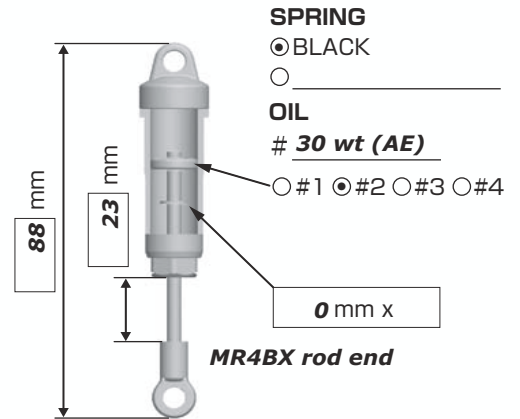

B-MAX4

SETTING SHEET Ver.01

CIRCUIT **Yatabe Arena off-road circuit**

- INDOOR OUTDOOR
 WET DRY DUSTY OTHER
 LOW TRACTION MED TRACTION HIGH TRACTION
 SMOOTH BUMPY SANDY GRASS BLUE GROOVE

DRIVER **Shinya Kimura**

DATE **2009/08/02**

FRONT

REAR

DRIVE

- MOTOR **NOSRAM 6.5T** Bonded Sintered mm
 BRUSHES _____
 BATTERY **Yokomo IB4600EX**
 ESC MATRIX ISTC VFS-1 CompIII
 Futaba MC950CR

TIRE

- FRONT**
 TIRE **Panther T725S Bobcat Soft**
 INSERTS **Stock**
 WHEELS **Associated AS-9767**

- REAR**
 TIRE **Panther T755S Bobcat Soft**
 INSERTS **B-Max4**
 WHEELS **Associated AS-9589**

OTHER

COMMENT
2009 JMRCA Nationals

For more setups, visit TeamYokomo.com & PetitRC.com