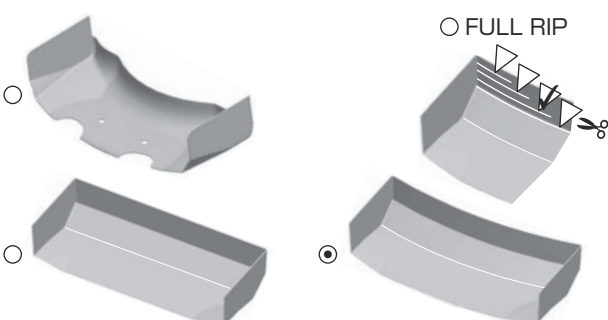

- REAR**
 TIRE **Panther T755S Bobcat Soft**
 INSERTS **B-Max4**
 WHEELS **Associated AS-9589**

OTHER

COMMENT
2009 JMRCA Nationals

For more setups, visit TeamYokomo.com & PetitRC.com