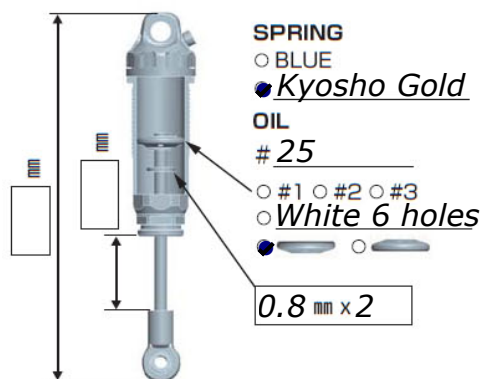

B-MAX2MR

SETTING SHEET Ver.01

CIRCUIT *Orange MCT CF3 `13*

- INDOOR OUTDOOR
- WET DRY DUSTY OTHER
- LOW TRACTION MED TRACTION HIGH TRACTION
- SMOOTH BUMPY BLUE GROOVE ASTROTURF
- CARPET WOOD

DRIVER *Nicolas Russiel* DATE *11 /05 /13*

FRONT

REAR

DRIVE

TIRE

FRONT	REAR
TIRE <input checked="" type="radio"/> <i>ProLine 8175-02</i>	TIRE <input checked="" type="radio"/> <i>Square Armor SWEEP</i>
INSERTS <input checked="" type="radio"/> <i>ProLine</i>	INSERTS <input checked="" type="radio"/> <i>Rear Medium Insert SWEEP</i>
WHEELS <input checked="" type="radio"/> <i>ProLine (B4)</i>	WHEELS <input checked="" type="radio"/> <i>AKA (Hex ProLine)</i>