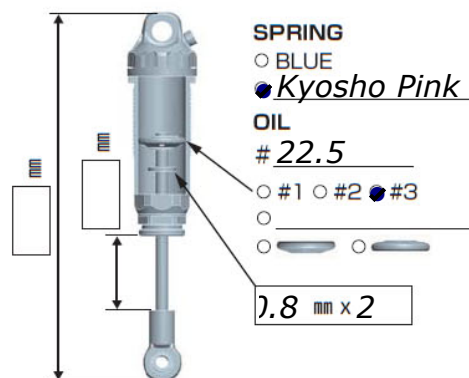

B-MAX2MR

SETTING SHEET Ver.01

CIRCUIT *Orange MCT CF3 `13*

- INDOOR OUTDOOR
- WET DRY DUSTY OTHER
- LOW TRACTION MED TRACTION HIGH TRACTION
- SMOOTH BUMPY BLUE GROOVE ASTROTURF
- CARPET WOOD

DRIVER *Nicolas Russiel* DATE *11 /05 /13*

FRONT

REAR

DRIVE

TIRE

FRONT	REAR
TIRE <input checked="" type="radio"/> <i>ProLine 8175-02</i>	TIRE <input checked="" type="radio"/> <i>Square Armor SWEEP</i>
INSERTS <input checked="" type="radio"/> <i>ProLine</i>	INSERTS <input checked="" type="radio"/> <i>Rear Medium Insert SWEEP</i>
WHEELS <input checked="" type="radio"/> <i>ProLine (B4)</i>	WHEELS <input checked="" type="radio"/> <i>AKA (Hex ProLine)</i>