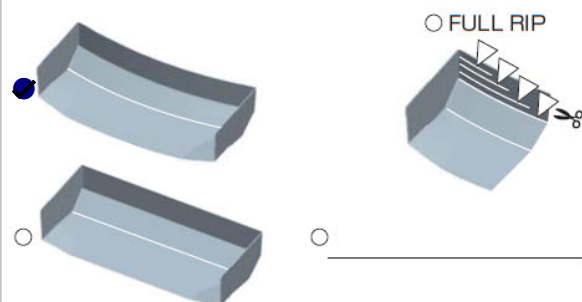

TIRE

FRONT	REAR
TIRE ☒ <i>ProLine 8175-02</i>	TIRE ☒ <i>Square Armor SWEEP</i>
INSERTS ☒ <i>ProLine</i>	INSERTS ☒ <i>Rear Medium Insert SWEEP</i>
WHEELS ☒ <i>ProLine (B4)</i>	WHEELS ☒ <i>AKA (Hex ProLine)</i>

OTHER