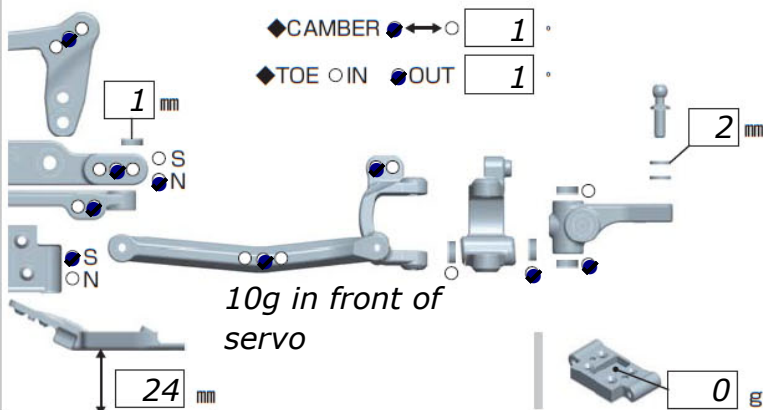

B-MAX2MR

SETTING SHEET Ver.01

CIRCUIT *Orange MCT CF3 `13*

- INDOOR OUTDOOR
- WET DRY DUSTY OTHER
- LOW TRACTION MED TRACTION HIGH TRACTION
- SMOOTH BUMPY BLUE GROOVE ASTROTURF
- CARPET WOOD

DRIVER *Nicolas Russiel* DATE *11 /05 /13*

FRONT

REAR

DRIVE

TIRE

FRONT	REAR
TIRE <input checked="" type="radio"/> <i>ProLine 8175-02</i>	TIRE <input checked="" type="radio"/> <i>Square Armor SWEEP</i>
INSERTS <input checked="" type="radio"/> <i>ProLine</i>	INSERTS <input checked="" type="radio"/> <i>Rear Medium Insert SWEEP</i>
WHEELS <input checked="" type="radio"/> <i>ProLine (B4)</i>	WHEELS <input checked="" type="radio"/> <i>AKA (Hex ProLine)</i>