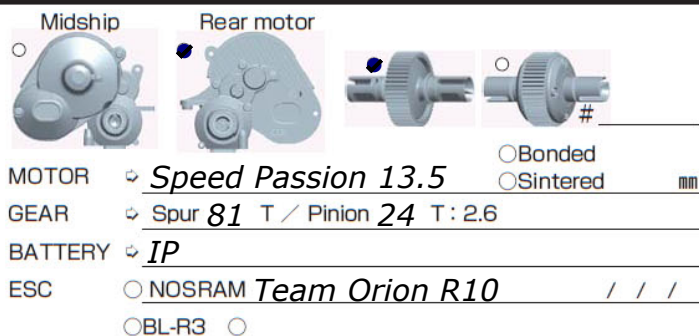

B-MAX2MR

SETTING SHEET Ver.01

CIRCUIT *Orange MCT CF3 `13*

- ☐ INDOOR ☒ OUTDOOR
- ☐ WET ☒ DRY ☒ DUSTY ☐ OTHER
- ☒ LOW TRACTION ☐ MED TRACTION ☐ HIGH TRACTION
- ☐ SMOOTH ☒ BUMPY ☐ BLUE GROOVE ☐ ASTROTURF
- ☐ CARPET ☐ WOOD

DRIVER *Nicolas Russiel* DATE *11 /05 /13*

FRONT

REAR

DRIVE

TIRE

FRONT	REAR
TIRE ☒ <i>ProLine 8175-02</i>	TIRE ☒ <i>Square Armor SWEEP</i>
INSERTS ☒ <i>ProLine</i>	INSERTS ☒ <i>Rear Medium Insert SWEEP</i>
WHEELS ☒ <i>ProLine (B4)</i>	WHEELS ☒ <i>AKA (Hex ProLine)</i>

OTHER

COMMENT *Orion R10 Soft Stock*

Arn0 at PetitRC.com