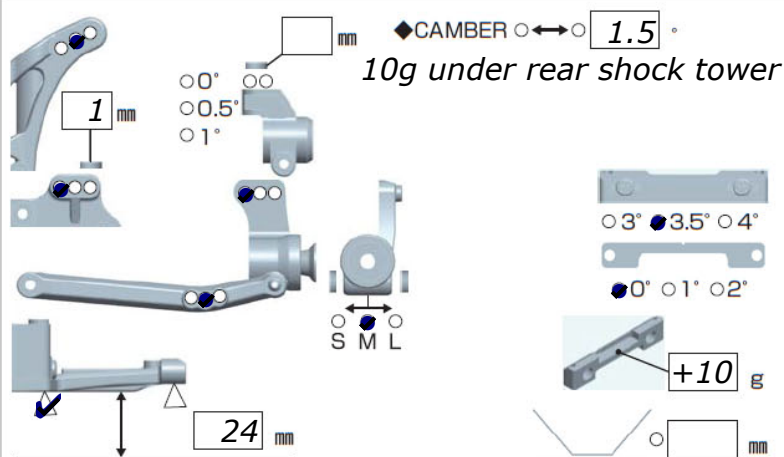

B-MAX2MR

SETTING SHEET Ver.01

CIRCUIT *Orange MCT CF3 `13*

- ☐ INDOOR ☒ OUTDOOR
- ☐ WET ☒ DRY ☒ DUSTY ☐ OTHER
- ☒ LOW TRACTION ☐ MED TRACTION ☐ HIGH TRACTION
- ☐ SMOOTH ☒ BUMPY ☐ BLUE GROOVE ☐ ASTROTURF
- ☐ CARPET ☐ WOOD

DRIVER *Nicolas Russiel* DATE *11 /05 /13*

FRONT

REAR

DRIVE

TIRE

FRONT	REAR
TIRE ☒ <i>ProLine 8175-02</i>	TIRE ☒ <i>Square Armor SWEEP</i>
INSERTS ☒ <i>ProLine</i>	INSERTS ☒ <i>Rear Medium Insert SWEEP</i>
WHEELS ☒ <i>ProLine (B4)</i>	WHEELS ☒ <i>AKA (Hex ProLine)</i>

OTHER

COMMENT *Orion R10 Soft Stock*

Arn0 at PetitRC.com