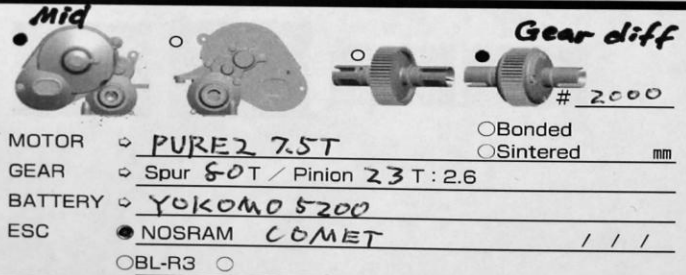

DATE 1 / 5 / 12

FRONT

REAR

DRIVE

TIRE

FRONT
 TIRE \rightarrow dBoots Nanobyte A
 INSERTS \rightarrow dBoots Hard
 WHEELS \rightarrow Associated

REAR
 TIRE \rightarrow dBoots Nanobyte A
 INSERTS \rightarrow dBoots Hard
 WHEELS \rightarrow Associated

OTHER

COMMENT
+70g weight plate under battery