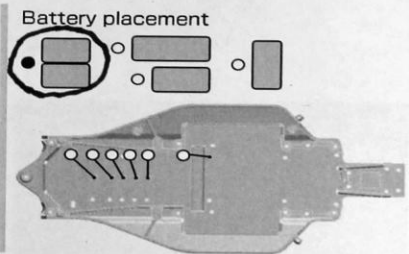

DATE 1 / 5 / 12

FRONT

REAR

DRIVE

TIRE

FRONT
 TIRE \rightarrow dBoots Nanobyte A
 INSERTS \rightarrow dBoots Hard
 WHEELS \rightarrow Associated

REAR
 TIRE \rightarrow dBoots Nanobyte A
 INSERTS \rightarrow dBoots Hard
 WHEELS \rightarrow Associated

OTHER

COMMENT
+70g weight plate under battery