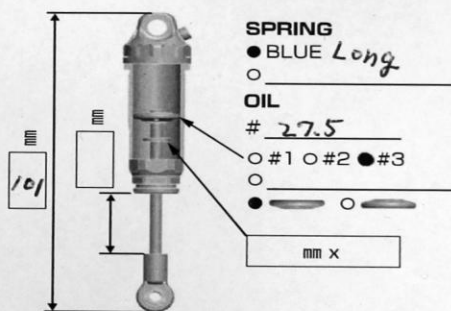

B-MAX2 MR

SETTING SHEET Ver.01

CIRCUIT EOS Rd.2 Langenfeld, DE

- ☒ INDOOR ☐ OUTDOOR Carpet + wood
- ☐ WET ☒ DRY ☐ DUSTY ☐ OTHER
- ☐ LOW TRACTION ☐ MED TRACTION ☒ HIGH TRACTION
- ☒ SMOOTH ☐ BUMPY ☐ BLUE GROOVE ☐ ASTROTURF

DRIVER N. Matsukura

DATE 1 / 5 / 12

FRONT

REAR

DRIVE

TIRE

FRONT
TIRE $\rightarrow$ dBoots Nanobyte A
INSERTS $\rightarrow$ dBoots Hard
WHEELS $\rightarrow$ Associated

REAR
TIRE $\rightarrow$ dBoots Nanobyte A
INSERTS $\rightarrow$ dBoots Hard
WHEELS $\rightarrow$ Associated

OTHER

COMMENT
+70g weight plate under battery