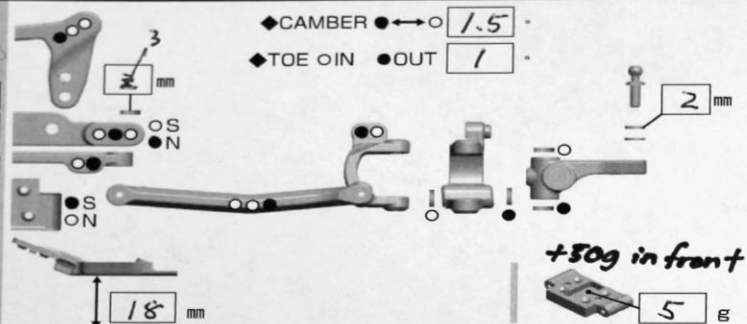

B-MAX2 MR

SETTING SHEET Ver.01

CIRCUIT EOS Rd.2 Langenfeld, DE

- ☒ INDOOR ☐ OUTDOOR Carpet + wood
- ☐ WET ☒ DRY ☐ DUSTY ☐ OTHER
- ☐ LOW TRACTION ☐ MED TRACTION ☒ HIGH TRACTION
- ☒ SMOOTH ☐ BUMPY ☐ BLUE GROOVE ☐ ASTROTURF

DRIVER N. Matsukura

DATE 1 / 5 / 12

FRONT