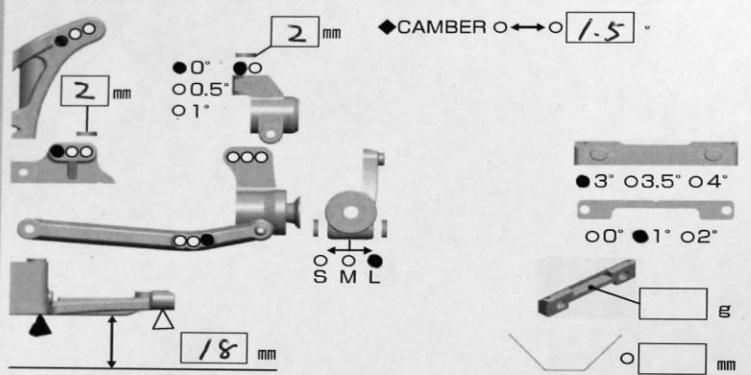

B-MAX2 MR

SETTING SHEET Ver.01

CIRCUIT EOS Rd.2 Langenfeld, DE

- ☒ INDOOR ☐ OUTDOOR Carpet + wood
- ☐ WET ☒ DRY ☐ DUSTY ☐ OTHER
- ☐ LOW TRACTION ☐ MED TRACTION ☒ HIGH TRACTION
- ☒ SMOOTH ☐ BUMPY ☐ BLUE GROOVE ☐ ASTROTURF

DRIVER N. Matsukura

DATE 1 / 5 / 12

FRONT

REAR

DRIVE

TIRE

FRONT
TIRE $\rightarrow$ dBoots Nanobyte A
INSERTS $\rightarrow$ dBoots Hard
WHEELS $\rightarrow$ Associated

REAR
TIRE $\rightarrow$ dBoots Nanobyte A
INSERTS $\rightarrow$ dBoots Hard
WHEELS $\rightarrow$ Associated

OTHER

COMMENT
+70g weight plate under battery