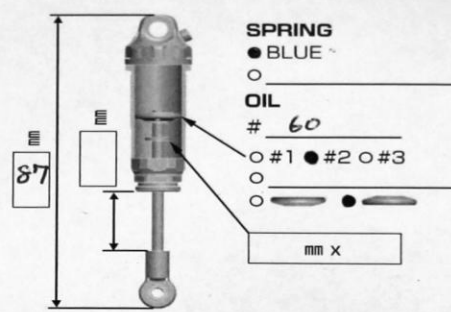

B-MAX2 MR

SETTING SHEET Ver.01

CIRCUIT EOS Rd.2 Langenfeld, DE

- ☒ INDOOR ☐ OUTDOOR Carpet + wood
- ☐ WET ☒ DRY ☐ DUSTY ☐ OTHER
- ☐ LOW TRACTION ☐ MED TRACTION ☒ HIGH TRACTION
- ☒ SMOOTH ☐ BUMPY ☐ BLUE GROOVE ☐ ASTROTURF

DRIVER N. Matsukura

DATE 1 / 5 / 12

FRONT