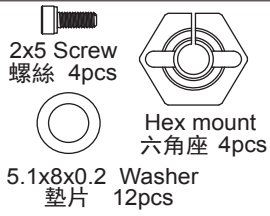

Parts list for TM2 off-road buggy - 4 TM2配件包-4

TU0254