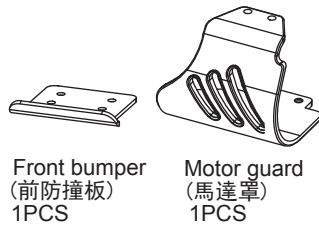

Parts list for TC02-Pro off-road buggy - 2 (TC02-Pro 配件包 - 2)

T02025

T02026

T02027

T02028

T02029

T02030

T02031

T02032

T02033

T02034

T02035

T02036

T02037

T02038

T02039

T02040

T02041

T02042

T02043

T02044

T02045-Pro

T02046

T02047

T02048