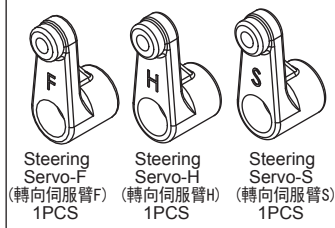

Parts list for TC02-Pro off-road buggy - 2 (TC02-Pro 配件包 - 2)

T02025

T02026

T02027

T02028

T02029

T02030

T02031

T02032

T02033

T02034

T02035

T02036

T02037

T02038

T02039

T02040

T02041

T02042

T02043

T02044

T02045-Pro

T02046

T02047

T02048