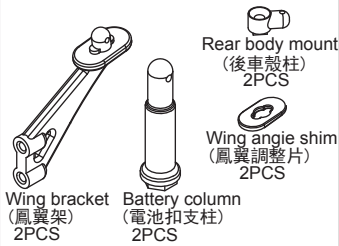

Parts list for TC02-Pro off-road buggy - 2 (TC02-Pro 配件包 - 2)

T02025