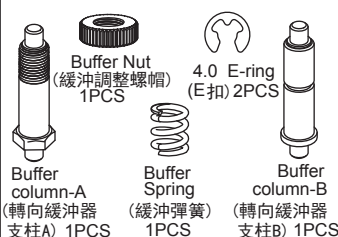

Parts list for TC02-Pro off-road buggy - 2 (TC02-Pro 配件包 - 2)

T02025

T02026

T02027

T02028

T02029

T02030

T02031

T02032

T02033

T02034

T02035

T02036

T02037

T02038

T02039

T02040

T02041

T02042

T02043

T02044

T02045-Pro

T02046

T02047

T02048