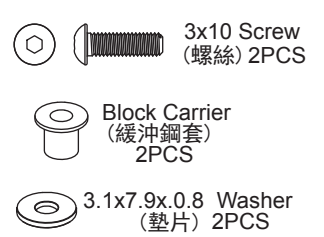

Parts list for TC02-Pro off-road buggy - 2 (TC02-Pro 配件包 - 2)

T02025

T02026

T02027

T02028

T02029

T02030

T02031

T02032

T02033

T02034

T02035

T02036

T02037

T02038

T02039

T02040

T02041

T02042

T02043

T02044

T02045-Pro

T02046

T02047

T02048