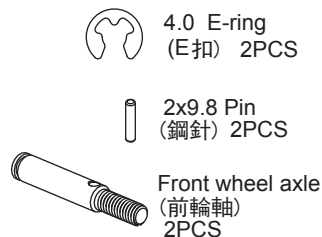

Parts list for TC02-Pro off-road buggy - 2 (TC02-Pro 配件包 - 2)

T02025

T02026

T02027

T02028

T02029

T02030

T02031

T02032

T02033

T02034

T02035

T02036

T02037

T02038

T02039

T02040

T02041

T02042

T02043

T02044

T02045-Pro

T02046

T02047

T02048