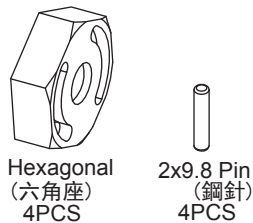

Parts list for TC02-Pro off-road buggy - 2 (TC02-Pro 配件包 - 2)

T02025

T02026

T02027

T02028

T02029

T02030

T02031

T02032

T02033

T02034

T02035

T02036

T02037

T02038

T02039

T02040

T02041

T02042

T02043

T02044

T02045-Pro

T02046

T02047

T02048