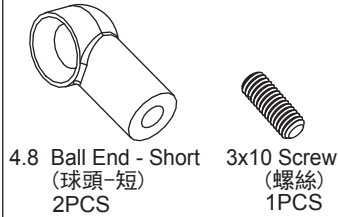

Parts list for TC02-Pro off-road buggy - 2 (TC02-Pro 配件包 - 2)

T02025

T02026

T02027

T02028

T02029

T02030

T02031

T02032

T02033

T02034

T02035

T02036

T02037

T02038

T02039

T02040

T02041

T02042

T02043

T02044

T02045-Pro

T02046

T02047

T02048