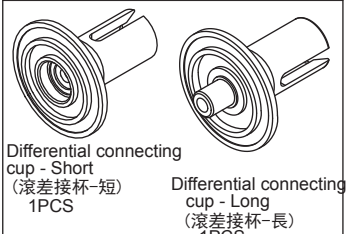

Parts list for TC02-Pro off-road buggy - 2 (TC02-Pro 配件包 - 2)

T02025

T02026

T02027

T02028

T02029

T02030

T02031

T02032

T02033

T02034

T02035

T02036

T02037

T02038

T02039

T02040

T02041

T02042

T02043

T02044

T02045-Pro

T02046

T02047

T02048