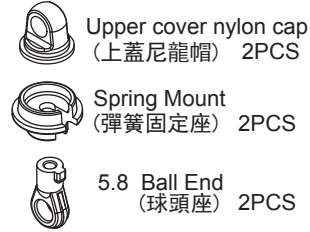

Parts list for TC02-Pro off-road buggy - 2 (TC02-Pro 配件包 - 2)

T02025

T02026

T02027

T02028

T02029

T02030

T02031