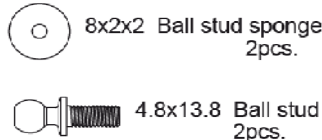

8x2x2 Ball stud sponge
2pcs.
4.8x13.8 Ball stud
2pcs.

T02093