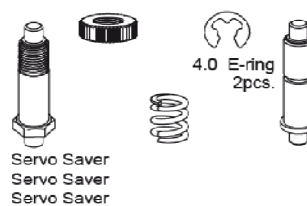

Servo Saver
Servo Saver
Servo Saver

T02044