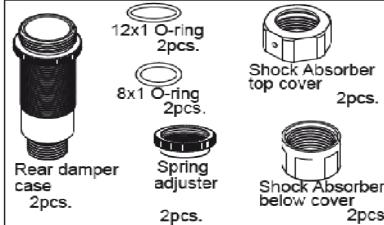

Rear damper case
2pcs.
Spring adjuster
2pcs.
Shock Absorber top cover
2pcs.
Shock Absorber below cover
2pcs.
12x1 O-ring
2pcs.
8x1 O-ring
2pcs.

T02096

Shock piston
Dämpferkolben
Amortisseur de piston
4pcs.

T02097