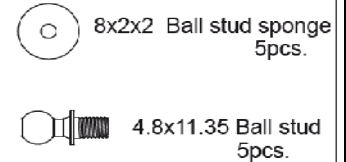

8x2x2 Ball stud sponge
5pcs.
4.8x11.35 Ball stud
5pcs.

T02061

4.8x10.55 Ball stud
2pcs.

T02062

5.8x6 Ball stud
4pcs.

T02063

5.8x11 Ball stud
4pcs.

T02064