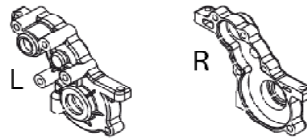

T02004

52T Spur Gear  
Zahnrad 52Z  
train 52D

T02005

1pcs Gear Cover  
Getriebeabdeckung  
engins de  
couverture

1pcs.

T02006

Diff Box

T02007

M2.5x25 Screw  
1PCS

M2.5 Nylon Nut  
1PCS

Differential Nut Mount  
1PCS

T02008

Front chassis plate  
Chassisplatte vorne  
devant la plaque de châssis

T02009

Rear chassis plate  
Chassisplatte hinten  
plaque de châssis arrière