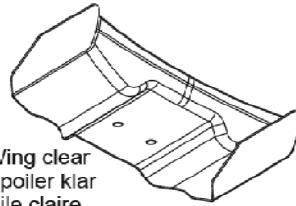

# SX10-2w

T02001

1 pcs.

80T Spur Gear  
Hauptzahnrad 80Z  
Train principal 80D

T02002

Wing clear  
Spoiler klar  
Aile claire

T02003

28T Spur Gear  
Zahnrad 28Z  
train 28D