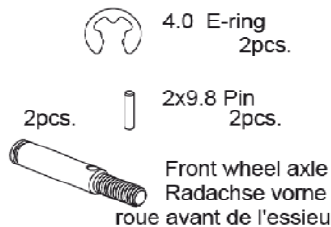

Slipper pad  
2pcs.

T02039

Slipper hub  
2pcs.

T02040

Slipper Spring  
1pcs.

T02041

5x8x6.7 Top shaft spacer  
Wellenspacer  
arbre spacer

T02042