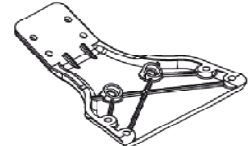

# SX10-2w

T02001

1 pcs.

80T Spur Gear  
Hauptzahnrad 80Z  
Train principal 80D

T02002

Wing clear  
Spoiler klar  
Aile claire

T02003

28T Spur Gear  
Zahnrad 28Z  
train 28D

T02004

52T Spur Gear  
Zahnrad 52Z  
train 52D

T02005

1pcs Gear Cover  
Getriebeabdeckung  
engins de  
couverture

1pcs.

T02006

Diff Box

T02007

M2.5x25 Screw  
1PCS

M2.5 Nylon Nut  
1PCS

Differential Nut Mount  
1PCS

T02008

Front chassis plate  
Chassisplatte vorne  
devant la plaque de châssis

T02009

Rear chassis plate  
Chassisplatte hinten  
plaque de châssis arrière