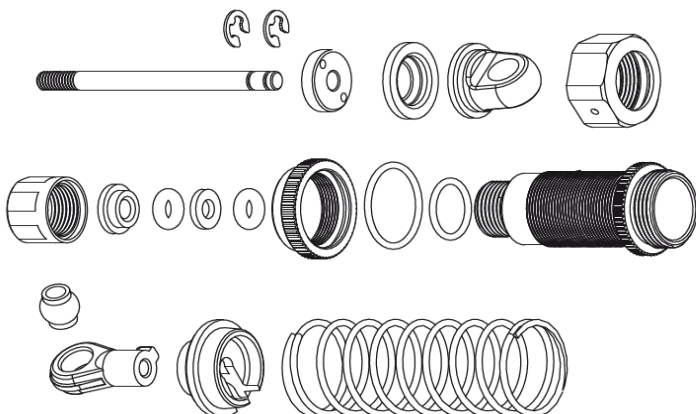

Front Shock Absorber / Dämpfer vorne / amortisseur avant 2pcs.

T02102