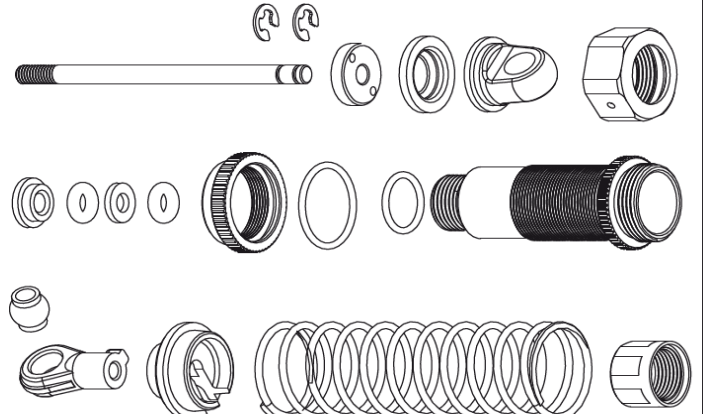

Rear Shock Absorber / Dämpfer hinten / amortisseur arrière 2pcs