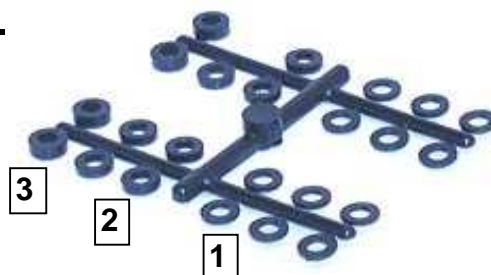

Shock Spacer Sizes Guide

ASSOCIATED

Reference	Type	Size
4187		0,9mm

LOSI

Reference	Type	Size
LOSA5050	1	0,8mm
LOSA5050	2	1,6mm
LOSA5050	3	2,3mm
LOSA5015	4	3,0mm
LOSA5015	5	3,5mm

RPM

Reference	Type	Size
70311	1	3,17mm
70311	2	4,76mm
70311	3	6,35mm