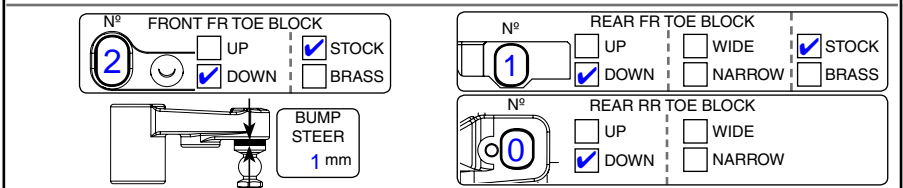

REMARKS
550cst front oil may had been better.
Options: 500114-2wd uprights, 500461-chassis, 500490-pistons, (500447+500482+500432+1311)-thrust slipper, (500470+500458+411187)-Front anti-roll bar mount, (500474+500473)-EOS Axles, RCShox -1 ackerman