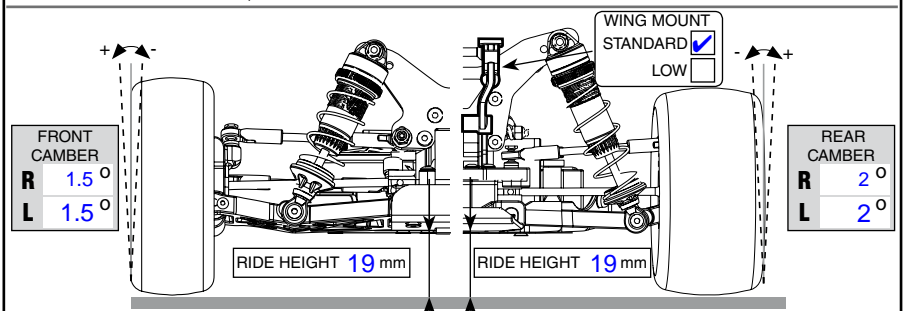

ELECTRONICS
BATTERY
 BRAND **SMC** CAPACITY
MOTOR
 BRAND **Reedy** TYPE **6.5** TIMING **15**
ESC
 BRAND **LRP** TYPE **1-2-1-1-0-0-1**

SHOCK ABSORBERS

	FRONT	REAR
OIL	500 cst	425 cst
SPRING	Red 500225	A. Pink 500356
LIMITERS (2)	.5 mm	2.5 mm
LENGTH (3)	88.5 mm	104 mm
REBOUND (4)	1 mm	1 mm
BLADDER / SEAL (5)	<input type="checkbox"/> BLADDER <input checked="" type="checkbox"/> SEAL	<input type="checkbox"/> BLADDER <input checked="" type="checkbox"/> SEAL
SPRING BUCKET	<input type="checkbox"/> SHORT <input checked="" type="checkbox"/> LONG	<input type="checkbox"/> SHORT <input type="checkbox"/> LONG
PISTONS (1)	N° OF HOLES	4
	DIAMETER	1.5+1.1 mm
TYPE <input type="checkbox"/> STOCK <input type="checkbox"/> CONICAL <input checked="" type="checkbox"/> SQUARE		

AERODYNAMIC CONFIGURATION

BODY BRAND **stock** TYPE
REAR WING BRAND **stock** TYPE
REAR WING WIDTH
REAR WING LIP cut below cut line 4mm, mounted back 10 mm mm
REAR WING ANGLE 0 2 4 6 8
FRONT WING YES NO