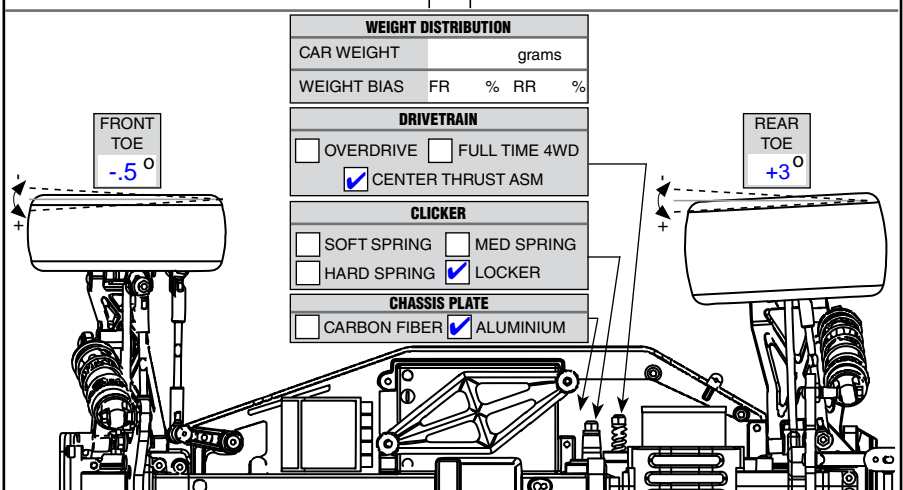

ELECTRONICS
BATTERY
 BRAND **SMC** CAPACITY
MOTOR
 BRAND **Reedy** TYPE **6.5** TIMING **15**
ESC
 BRAND **LRP** TYPE **1-2-1-1-0-0-1**

SHOCK ABSORBERS

	FRONT	REAR
OIL	500 cst	425 cst
SPRING	Red 500225	A. Pink 500356
LIMITERS (2)	.5 mm	2.5 mm
LENGTH (3)	88.5 mm	104 mm
REBOUND (4)	1 mm	1 mm
BLADDER / SEAL (5)	<input type="checkbox"/> BLADDER <input checked="" type="checkbox"/> SEAL	<input type="checkbox"/> BLADDER <input checked="" type="checkbox"/> SEAL
SPRING BUCKET	<input type="checkbox"/> SHORT <input checked="" type="checkbox"/> LONG	<input type="checkbox"/> SHORT <input type="checkbox"/> LONG
PISTONS (1)	N° OF HOLES	4
	DIAMETER	1.5+1.1 mm
TYPE <input type="checkbox"/> STOCK <input type="checkbox"/> CONICAL <input checked="" type="checkbox"/> SQUARE		

FRONT **ANTI-ROLL BARS** **REAR**
 0.9 1 1.1 **500455** 1.1 1.3 1.5 **500205**

TIRES

FRONT	Controlled Tire	REAR
AKA	MAKE	AKA
Pinstripe	TYPE	Typo
Clay	COMPOUND	Clay
AKA Red EVO	INSERT TYPE	AKA Red EVO
AKA EVO	WHEELS	AKA EVO
cleaner only	ADDITIVE	cleaner only

AERODYNAMIC CONFIGURATION

BODY BRAND **stock** TYPE
REAR WING BRAND **stock** TYPE
REAR WING WIDTH
REAR WING LIP cut below cut line 4mm, mounted back 10 mm mm
REAR WING ANGLE 0 2 4 6 8
FRONT WING YES NO