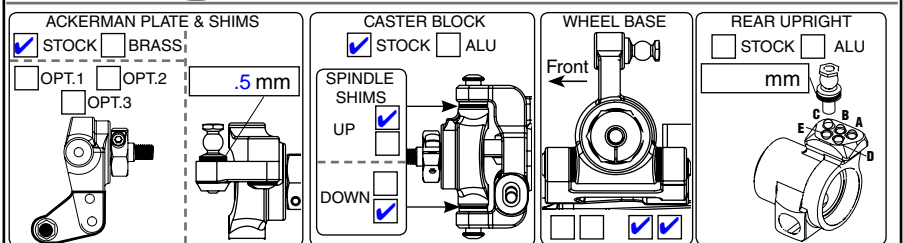

ELECTRONICS
BATTERY
 BRAND **SMC** CAPACITY
MOTOR
 BRAND **Reedy** TYPE **6.5** TIMING **15**
ESC
 BRAND **LRP** TYPE **1-2-1-1-0-0-1**

SHOCK ABSORBERS

	FRONT	REAR
OIL	500 cst	425 cst
SPRING	Red 500225	A. Pink 500356
LIMITERS (2)	.5 mm	2.5 mm
LENGTH (3)	88.5 mm	104 mm
REBOUND (4)	1 mm	1 mm
BLADDER / SEAL (5)	<input type="checkbox"/> BLADDER <input checked="" type="checkbox"/> SEAL	<input type="checkbox"/> BLADDER <input checked="" type="checkbox"/> SEAL
SPRING BUCKET	<input type="checkbox"/> SHORT <input checked="" type="checkbox"/> LONG	<input type="checkbox"/> SHORT <input type="checkbox"/> LONG
PISTONS (1)	N° OF HOLES	4
	DIAMETER	1.5+1.1 mm
TYPE <input type="checkbox"/> STOCK <input type="checkbox"/> CONICAL <input checked="" type="checkbox"/> SQUARE		

AERODYNAMIC CONFIGURATION

BODY BRAND **stock** TYPE
REAR WING BRAND **stock** TYPE
REAR WING WIDTH
REAR WING LIP cut below cut line 4mm, mounted back 10 mm mm
REAR WING ANGLE 0 2 4 6 8
FRONT WING YES NO