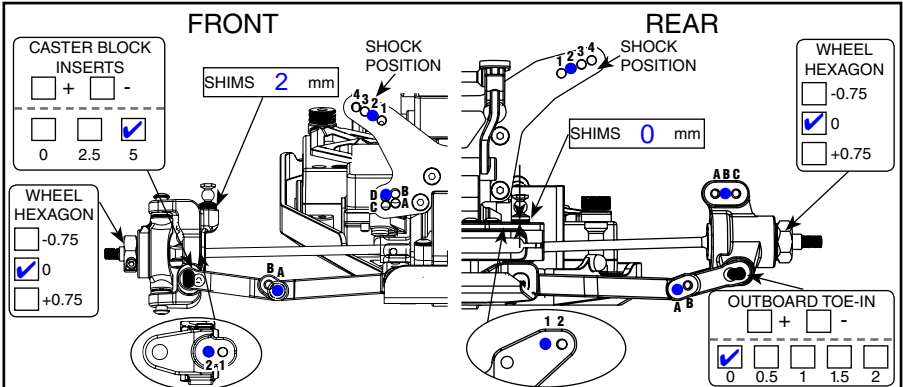

ELECTRONICS
BATTERY
 BRAND **SMC** CAPACITY
MOTOR
 BRAND **Reedy** TYPE **6.5** TIMING **15**
ESC
 BRAND **LRP** TYPE **1-2-1-1-0-0-1**

SHOCK ABSORBERS

	FRONT	REAR
OIL	500 cst	425 cst
SPRING	Red 500225	A. Pink 500356
LIMITERS (2)	.5 mm	2.5 mm
LENGTH (3)	88.5 mm	104 mm
REBOUND (4)	1 mm	1 mm
BLADDER / SEAL (5)	<input type="checkbox"/> BLADDER <input checked="" type="checkbox"/> SEAL	<input type="checkbox"/> BLADDER <input checked="" type="checkbox"/> SEAL
SPRING BUCKET	<input type="checkbox"/> SHORT <input checked="" type="checkbox"/> LONG	<input type="checkbox"/> SHORT <input type="checkbox"/> LONG
PISTONS (1)	N° OF HOLES	4
	DIAMETER	1.5+1.1 mm
TYPE <input type="checkbox"/> STOCK <input type="checkbox"/> CONICAL <input checked="" type="checkbox"/> SQUARE		

AERODYNAMIC CONFIGURATION

BODY BRAND **stock** TYPE
REAR WING BRAND **stock** TYPE
REAR WING WIDTH
REAR WING LIP cut below cut line 4mm, mounted back 10 mm mm
REAR WING ANGLE 0 2 4 6 8
FRONT WING YES NO