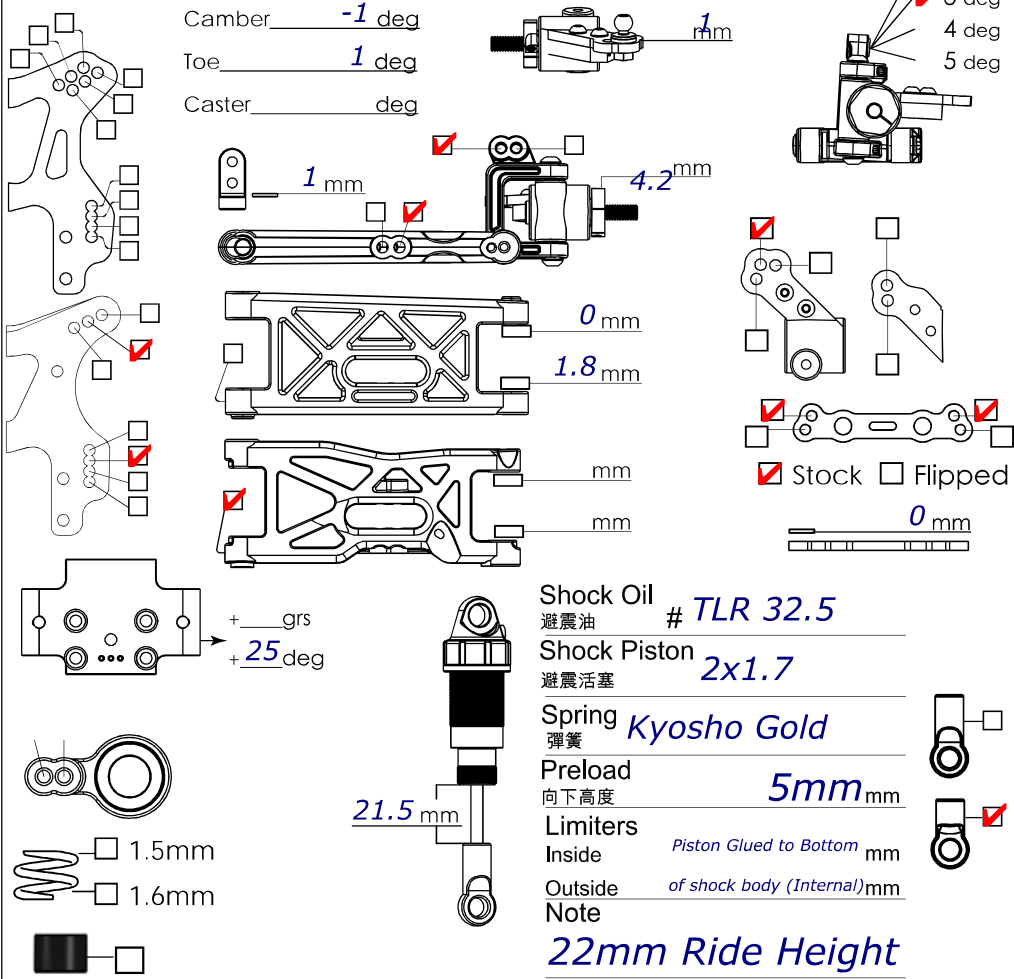

Event/ 活動

Team C Stock Nats

Front Suspension/前

Camber -1 deg

Toe 1 deg

Caster _____ deg

Rear Suspension/後

Camber -1 deg

Gear Differential Ball Differential

Oil loose

Tires & Wheels

Front

Tire 輪胎 Gold Dirt Web

Wheel 輪框 Pr

Insets 內海綿 Dirt Tech

Notes

Rear

Tire 輪胎 Gold Dirt Web

Wheel 輪框 Pr

Insets 內海綿 Dirt Tech

Notes

Aluminum steering rack, Battery servo taped in with no battery strap.

Weight 1616g

Temp

Motor 馬達 Fantom

Battery 電池 Fantom full size shorty

Pinion/Spur 馬達齒/齒輪 29/69

Wing JC Aero/ JC front wing