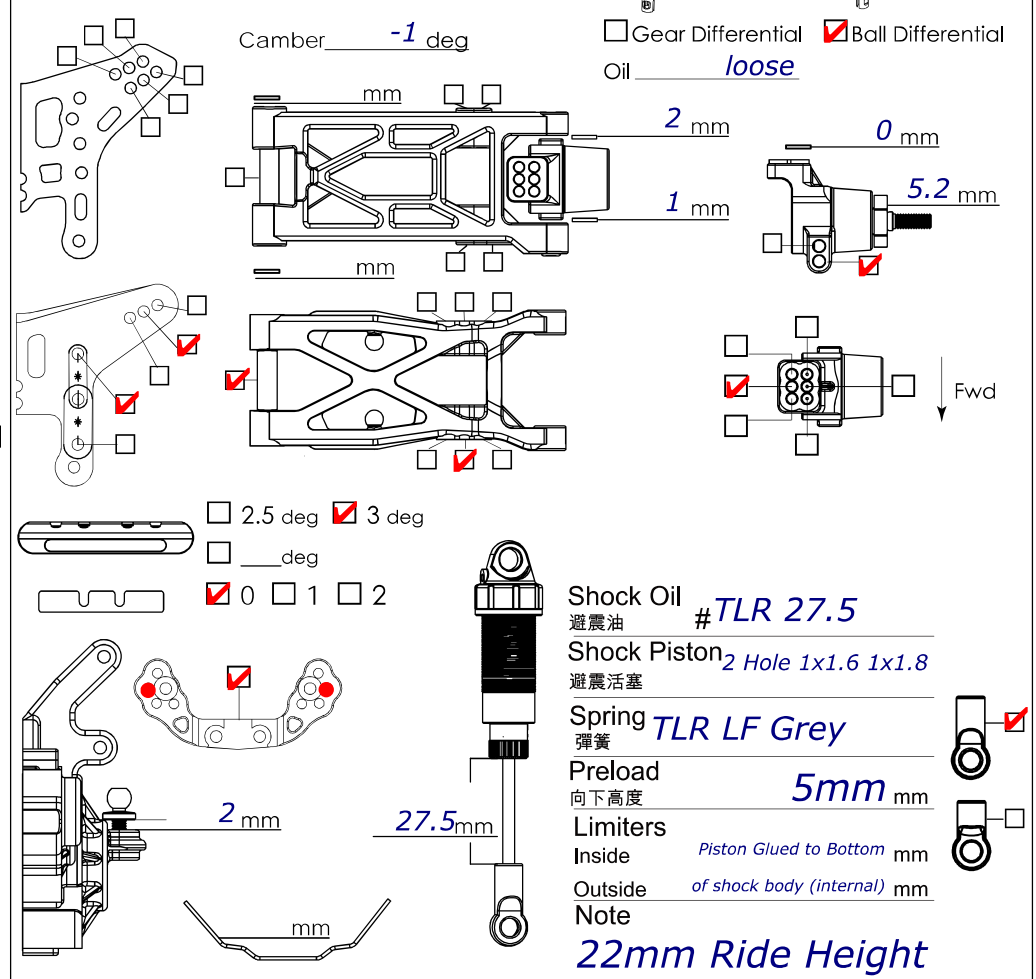

Event/ 活動

Team C Stock Nats

Front Suspension/前

Camber -1 deg

Toe 1 deg

Caster _____ deg

Rear Suspension/後

Camber -1 deg

Gear Differential Ball Differential

Oil loose

Tires & Wheels

Front

Tire 輪胎 Gold Dirt Web

Wheel 輪框 Pr

Insets 內海綿 Dirt Tech

Notes

Rear

Tire 輪胎 Gold Dirt Web

Wheel 輪框 Pr

Insets 內海綿 Dirt Tech

Notes

Aluminum steering rack, Battery servo taped in with no battery strap.

Weight 1616g

Temp

Track Conditions/跑道情況

Composition: Astro Carpet Clay Dirt Grass

Layout/尺寸: Open/開放 Mixed/中 Tight/小

Traction/抓地力: Low/低 Medium/中 High/高

Surface/表面: Smooth/滑 Bumpy/顛坡

Humid

Others

ESC Hobbywing Just stock