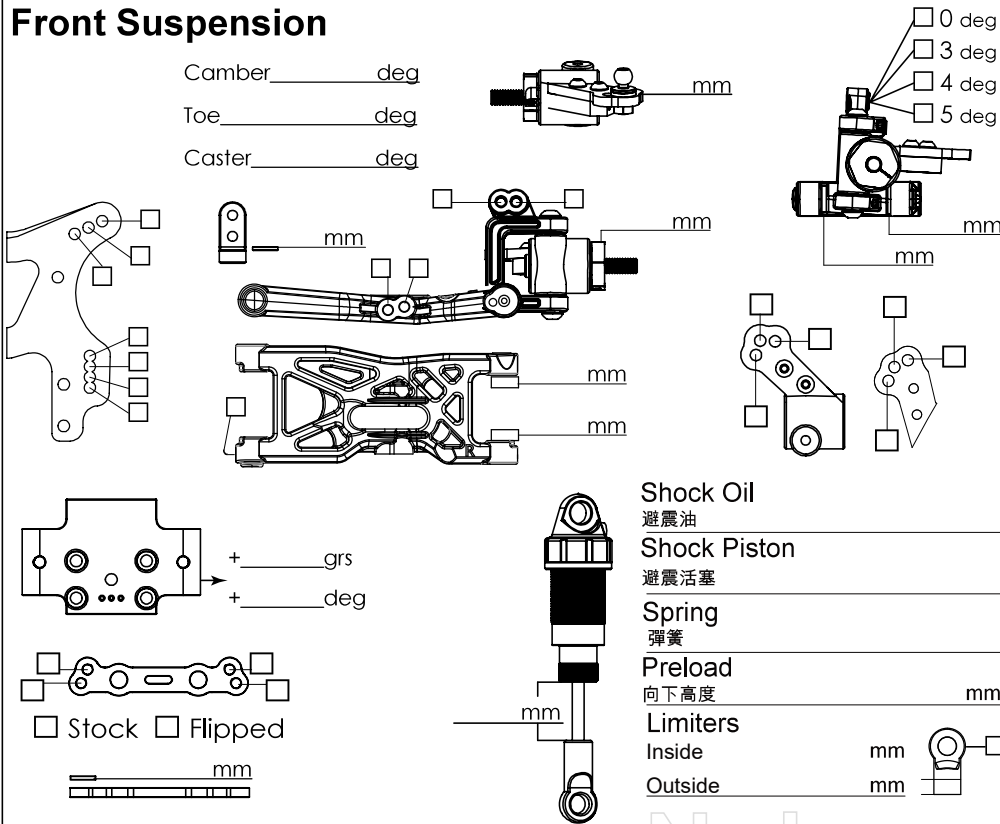

Front Suspension

Camber _____ deg
Toe _____ deg
Caster _____ deg

Rear Suspension

Camber _____ deg

Gear Differential Ball Differential
Oil _____

Notes

Comments

Notes

Tires & Wheels

Front
Tire 輪胎 _____
Wheel 輪框 _____
Insets 內海綿 _____

Rear
Tire 輪胎 _____
Wheel 輪框 _____
Insets 內海綿 _____

Others

ESC _____
Motor 馬達 _____
Battery 電池 _____
Pinion/Spur 馬達齒/齒輪 _____
Wing _____

Temp

Track Conditions/跑道情況

Humidity

Composition: Astro Carpet Clay Dirt Grass
Layout/尺寸: Open/開放 Mixed/中 Tight/小
Traction/抓地力: Low/低 Medium/中 High/高
Surface/表面: Smooth/滑 Bumpy/顛坡

Notes