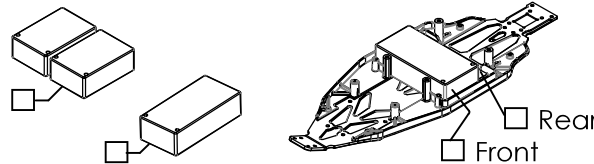

Front Suspension

Camber _____ deg
Toe _____ deg
Caster _____ deg

Rear Suspension

Camber _____ deg

Gear Differential Ball Differential
Oil _____

Notes

Comments

Notes

Tires & Wheels

Front
Tire 輪胎 _____
Wheel 輪框 _____
Insets 內海綿 _____

Rear
Tire 輪胎 _____
Wheel 輪框 _____
Insets 內海綿 _____

Others

ESC _____
Motor 馬達 _____
Battery 電池 _____
Pinion/Spur 馬達齒/齒輪 _____
Wing _____

Temp

Track Conditions/跑道情況

Humidity

Composition: Astro Carpet Clay Dirt Grass
Layout/尺寸: Open/開放 Mixed/中 Tight/小
Traction/抓地力: Low/低 Medium/中 High/高
Surface/表面: Smooth/滑 Bumpy/顛坡

Notes