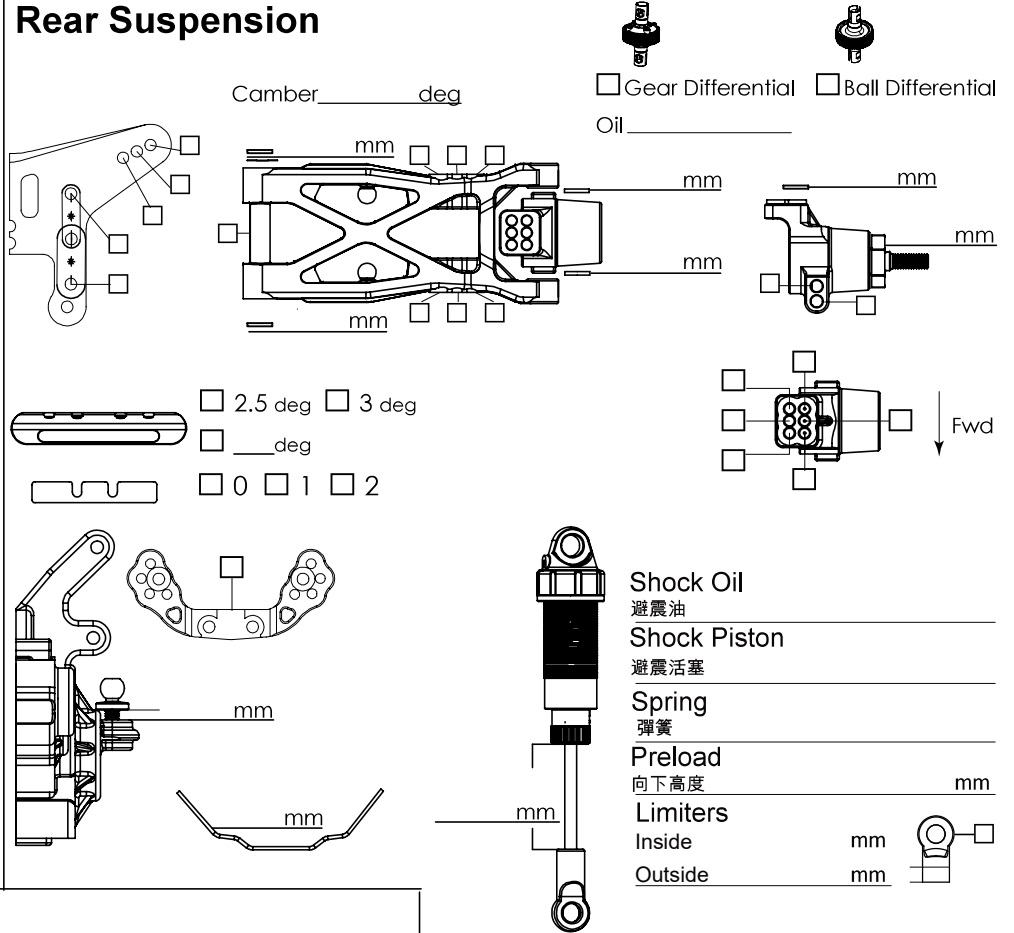

Front Suspension

Camber _____ deg
Toe _____ deg
Caster _____ deg

Rear Suspension

Camber _____ deg

Gear Differential Ball Differential
Oil _____

Notes

Comments

Notes

Tires & Wheels

Front
Tire 輪胎 _____
Wheel 輪框 _____
Insets 內海綿 _____

Rear
Tire 輪胎 _____
Wheel 輪框 _____
Insets 內海綿 _____

Others

ESC _____
Motor 馬達 _____
Battery 電池 _____
Pinion/Spur 馬達齒/齒輪 _____
Wing _____

Temp

Track Conditions/跑道情況

Humidity

Composition: Astro Carpet Clay Dirt Grass
Layout/尺寸: Open/開放 Mixed/中 Tight/小
Traction/抓地力: Low/低 Medium/中 High/高
Surface/表面: Smooth/滑 Bumpy/顛坡

Notes