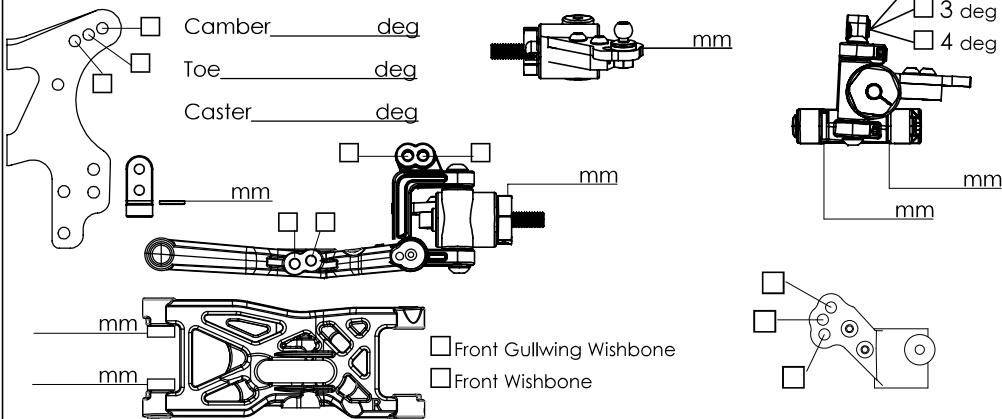

PR S1v3 (FM)

V3R EVO

Arm0 - PetitRC.com

Name/ 姓名

Date/日期

Track/City/跑道/城市

Event/ 活動

Front Suspension

Rear Suspension

Notes

Comments

Notes

Tires & Wheels

Front
 Tire 輪胎 _____
 Wheel 輪框 _____
 Inserts 內海綿 _____

Rear
 Tire 輪胎 _____
 Wheel 輪框 _____
 Inserts 內海綿 _____

Temp _____
Humid _____

Track Conditions/跑道情況
 Composition: Astro Carpet Clay Dirt Grass
 Layout/尺寸: Open/開放 Mixed/中 Tight/小
 Traction/抓地力: Low/低 Medium/中 High/高
 Surface/表面: Smooth/滑 Bumpy/顛坡

Others

ESC _____
 Motor 馬達 _____
 Battery 電池 _____
 Pinion/Spur 馬達齒/齒輪 _____
 Wing _____