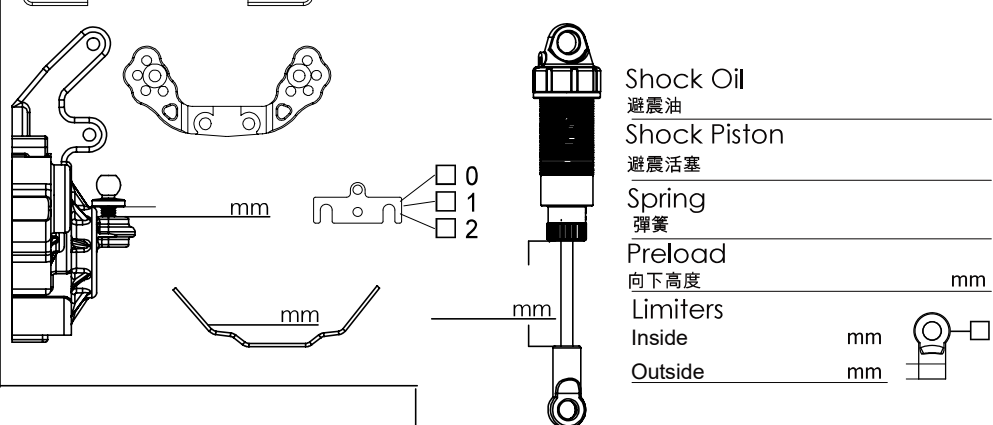

PR S1v3 (FM)

V3R EVO

Arm0 - PetitRC.com

Name/ 姓名

Date/日期

Track/City/跑道/城市

Event/ 活動

Front Suspension

Rear Suspension

Notes

Comments

Notes

Tires & Wheels

Front
 Tire 輪胎 _____
 Wheel 輪框 _____
 Inserts 內海綿 _____

Rear
 Tire 輪胎 _____
 Wheel 輪框 _____
 Inserts 內海綿 _____

Temp _____
Humid _____