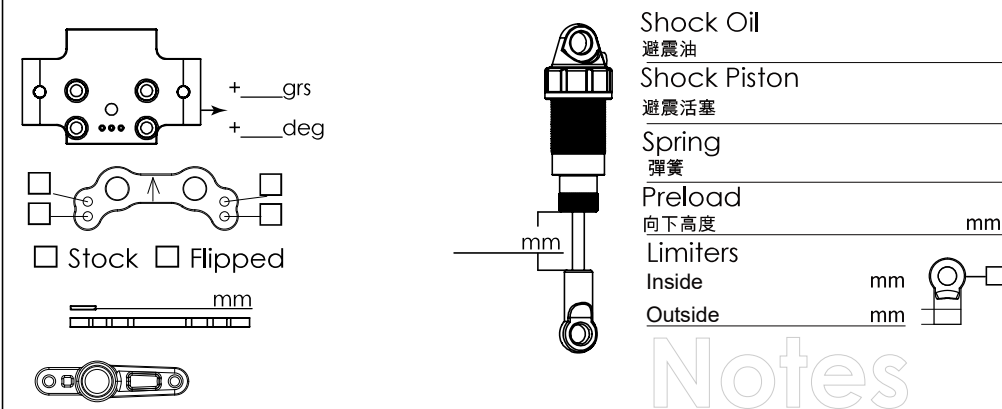

PR S1v3 (FM)

V3R EVO

Arm0 - PetitRC.com

Name/ 姓名

Date/日期

Track/City/跑道/城市

Event/ 活動

Front Suspension

Rear Suspension

Notes

Comments

Notes

Tires & Wheels

Front
 Tire 輪胎 _____
 Wheel 輪框 _____
 Inserts 內海綿 _____

Rear
 Tire 輪胎 _____
 Wheel 輪框 _____
 Inserts 內海綿 _____

Temp _____
Humid _____

Track Conditions/跑道情況
 Composition: Astro Carpet Clay Dirt Grass
 Layout/尺寸: Open/開放 Mixed/中 Tight/小
 Traction/抓地力: Low/低 Medium/中 High/高
 Surface/表面: Smooth/滑 Bumpy/顛坡

Others

ESC _____
 Motor 馬達 _____
 Battery 電池 _____
 Pinion/Spur 馬達齒/齒輪 _____
 Wing _____