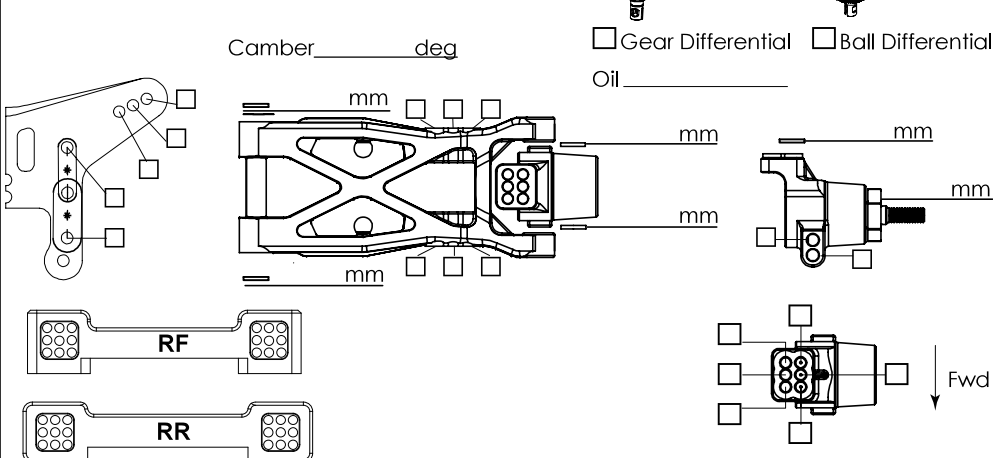

PR S1v3 (FM)

V3R EVO

Arm0 - PetitRC.com

Name/ 姓名

Date/日期

Track/City/跑道/城市

Event/ 活動

Front Suspension

Rear Suspension

Notes

Comments

Notes

Tires & Wheels

Front
 Tire 輪胎 _____
 Wheel 輪框 _____
 Inserts 內海綿 _____

Rear
 Tire 輪胎 _____
 Wheel 輪框 _____
 Inserts 內海綿 _____

Temp _____
Humid _____

Track Conditions/跑道情況
 Composition: Astro Carpet Clay Dirt Grass
 Layout/尺寸: Open/開放 Mixed/中 Tight/小
 Traction/抓地力: Low/低 Medium/中 High/高
 Surface/表面: Smooth/滑 Bumpy/顛坡

Others

ESC _____
 Motor 馬達 _____
 Battery 電池 _____
 Pinion/Spur 馬達齒/齒輪 _____
 Wing _____