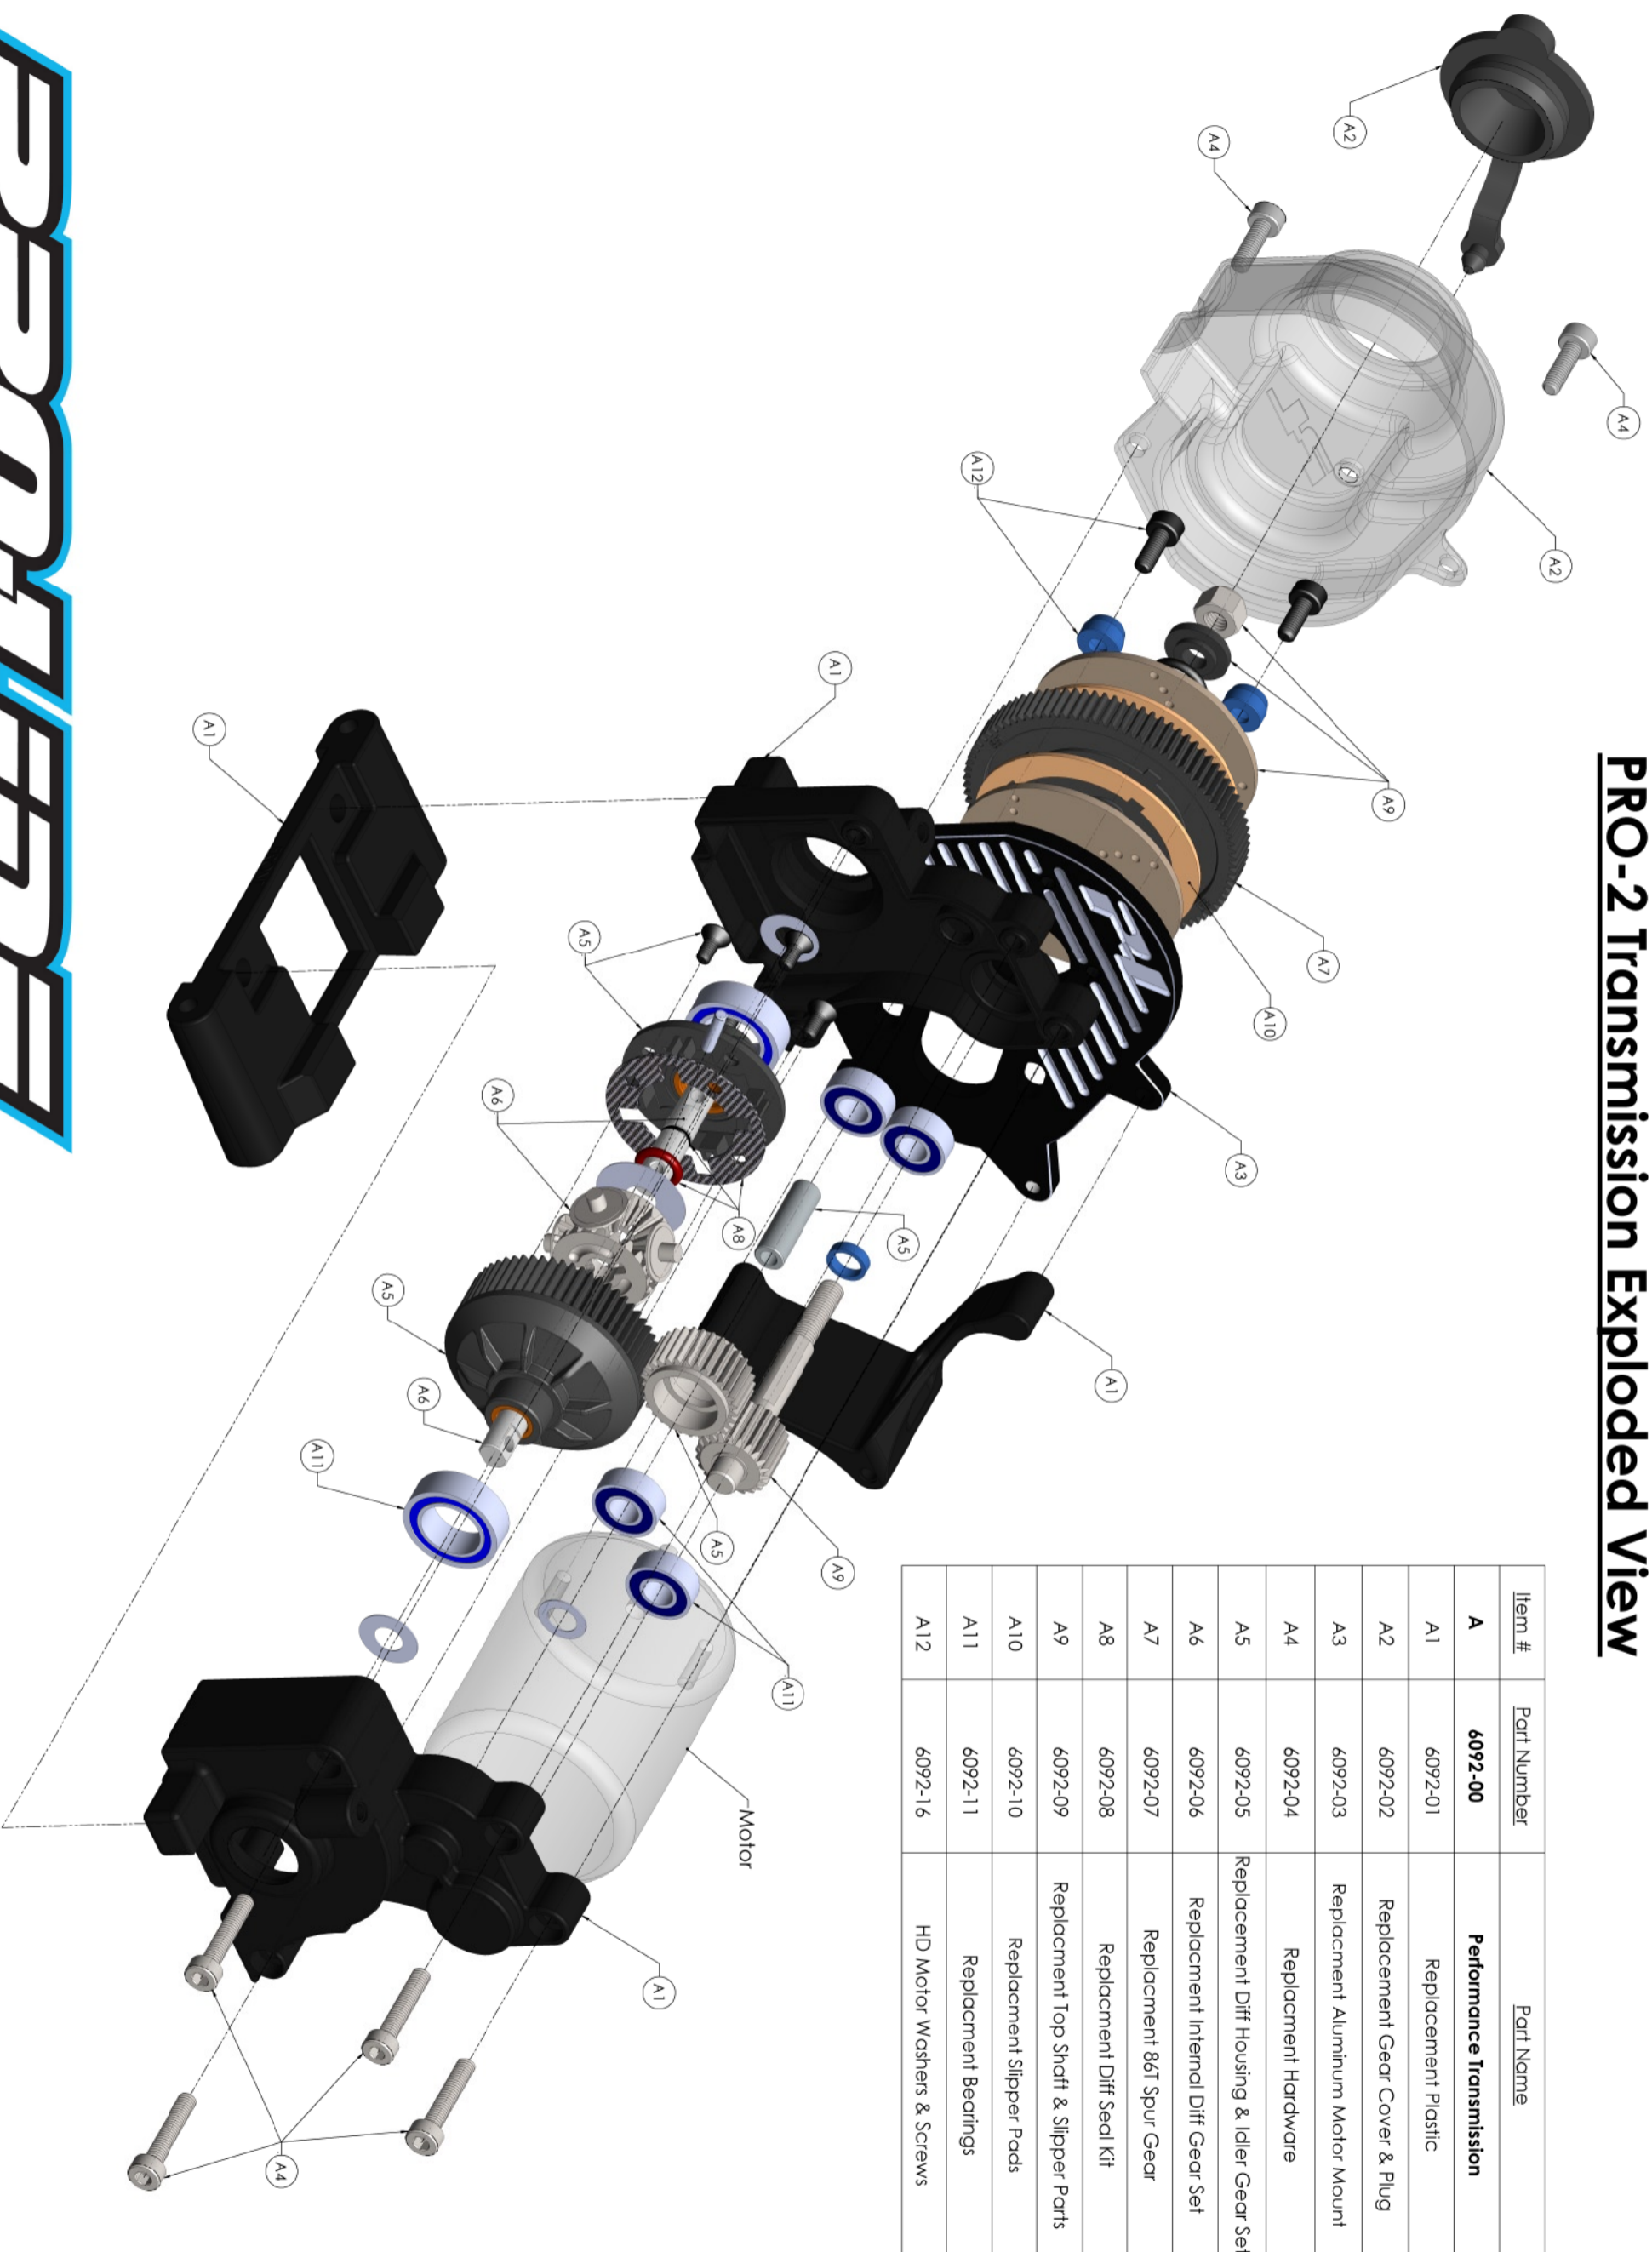

PRO-2 Transmission Exploded View

Item #	Part Number	Part Name
A	6092-00	Performance Transmission
A1	6092-01	Replacement Plastic
A2	6092-02	Replacement Gear Cover & Plug
A3	6092-03	Replacement Aluminum Motor Mount
A4	6092-04	Replacement Hardware
A5	6092-05	Replacement Diff Housing & Idler Gear Set
A6	6092-06	Replacement Internal Diff Gear Set
A7	6092-07	Replacement 86T Spur Gear
A8	6092-08	Replacement Diff Seal Kit
A9	6092-09	Replacement Top Shaft & Slipper Parts
A10	6092-10	Replacement Slipper Pads
A11	6092-11	Replacement Bearings
A12	6092-16	HD Motor Washers & Screws