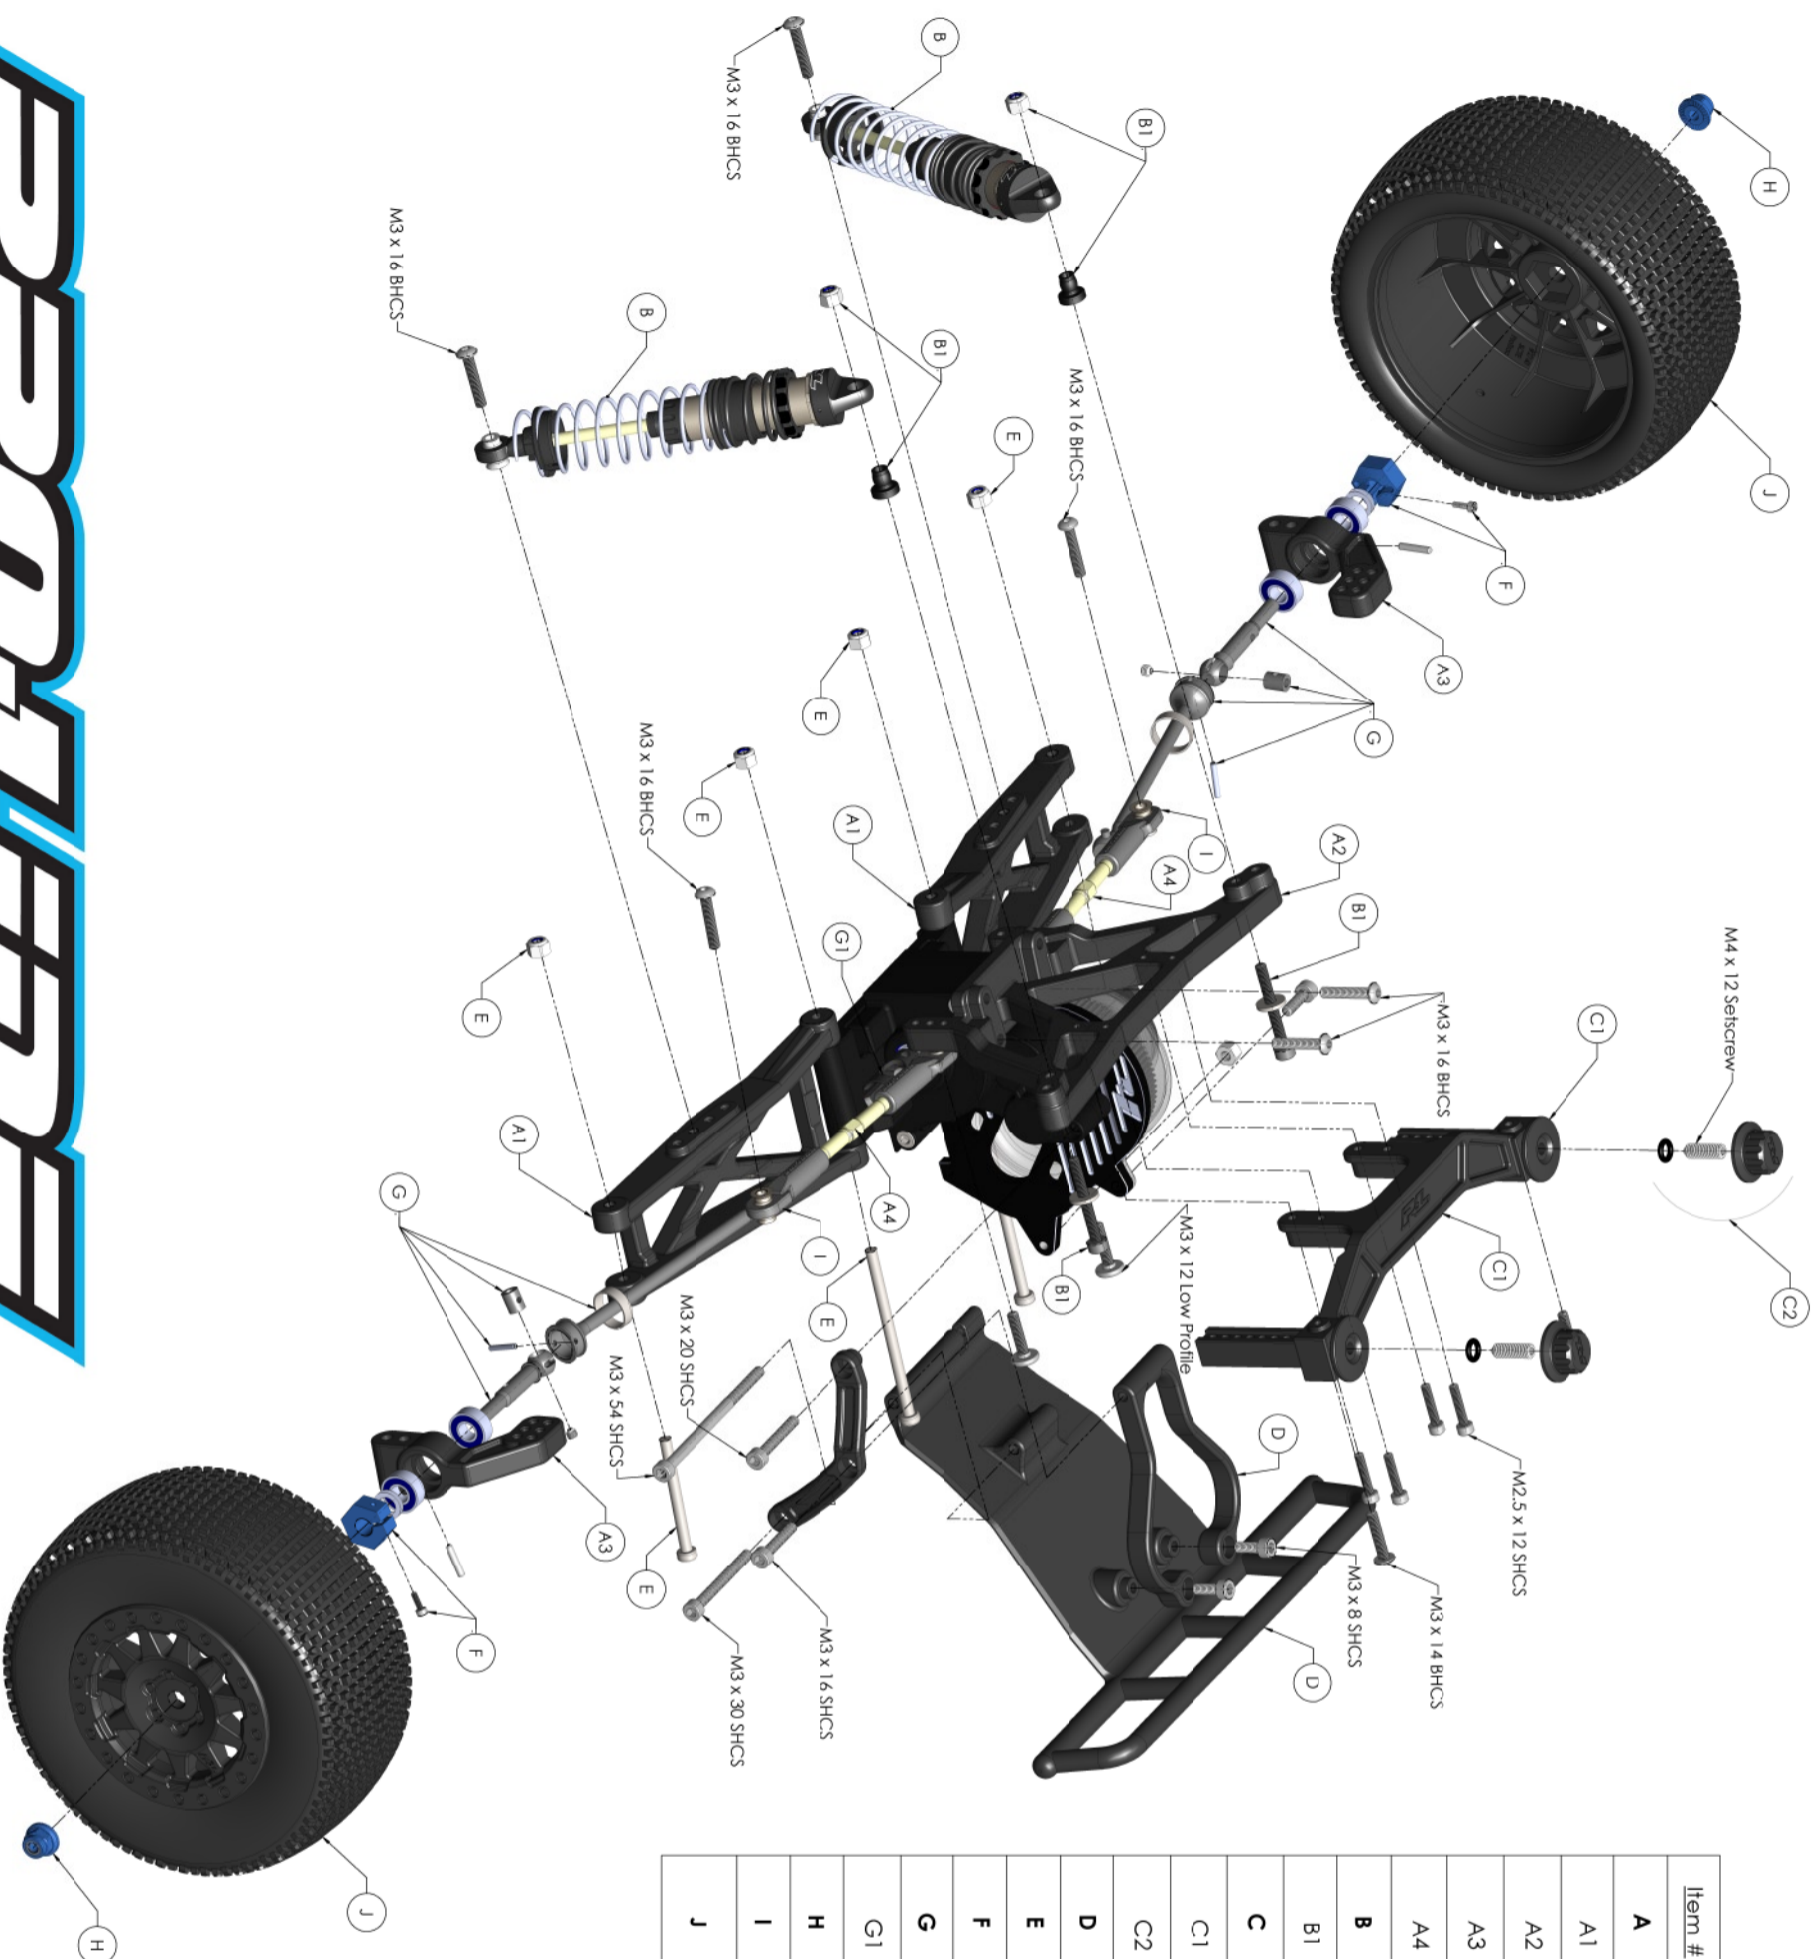

PRO-2 Rear End Exploded View

Item #	Part Number	Part Name
A	6062-00	ProTrac Suspension Kit
A1	6062-02	Replacement Rear Arms
A2	6062-04	Replacement Rear Shock Tower
A3	6062-05	Replacement Rear Hub Carriers
A4	6062-06	Replacement Camber Links
B	6063-01	Power Stroke Rear Shocks
B1	6063-05	Shock Mounting Hardware
C	6070-00	Front & Rear Body Mount Kit
C1	6070-01	Body Mount Replacement Plastic
C2	6070-02	Body Mount Replacement Caps
D	6092-14	Rear Bumper
E	6096-00	PRO-2 Hinge Pin Set
F	6098-00	Rear Clamping Hexes
G	6099-00	PRO-2 Axle Kit
G1	6099-10	Replacement Outdrives
H	6100-00	4mm Serrated Wheel Nuts
I	6102-00	Pivot Ball & Rod End Set
J	1183-25	Blockade SC Tires Mounted on Black F-11 ProTrac Wheels

PRO-2
RACING TO BRING YOU THE BEST!