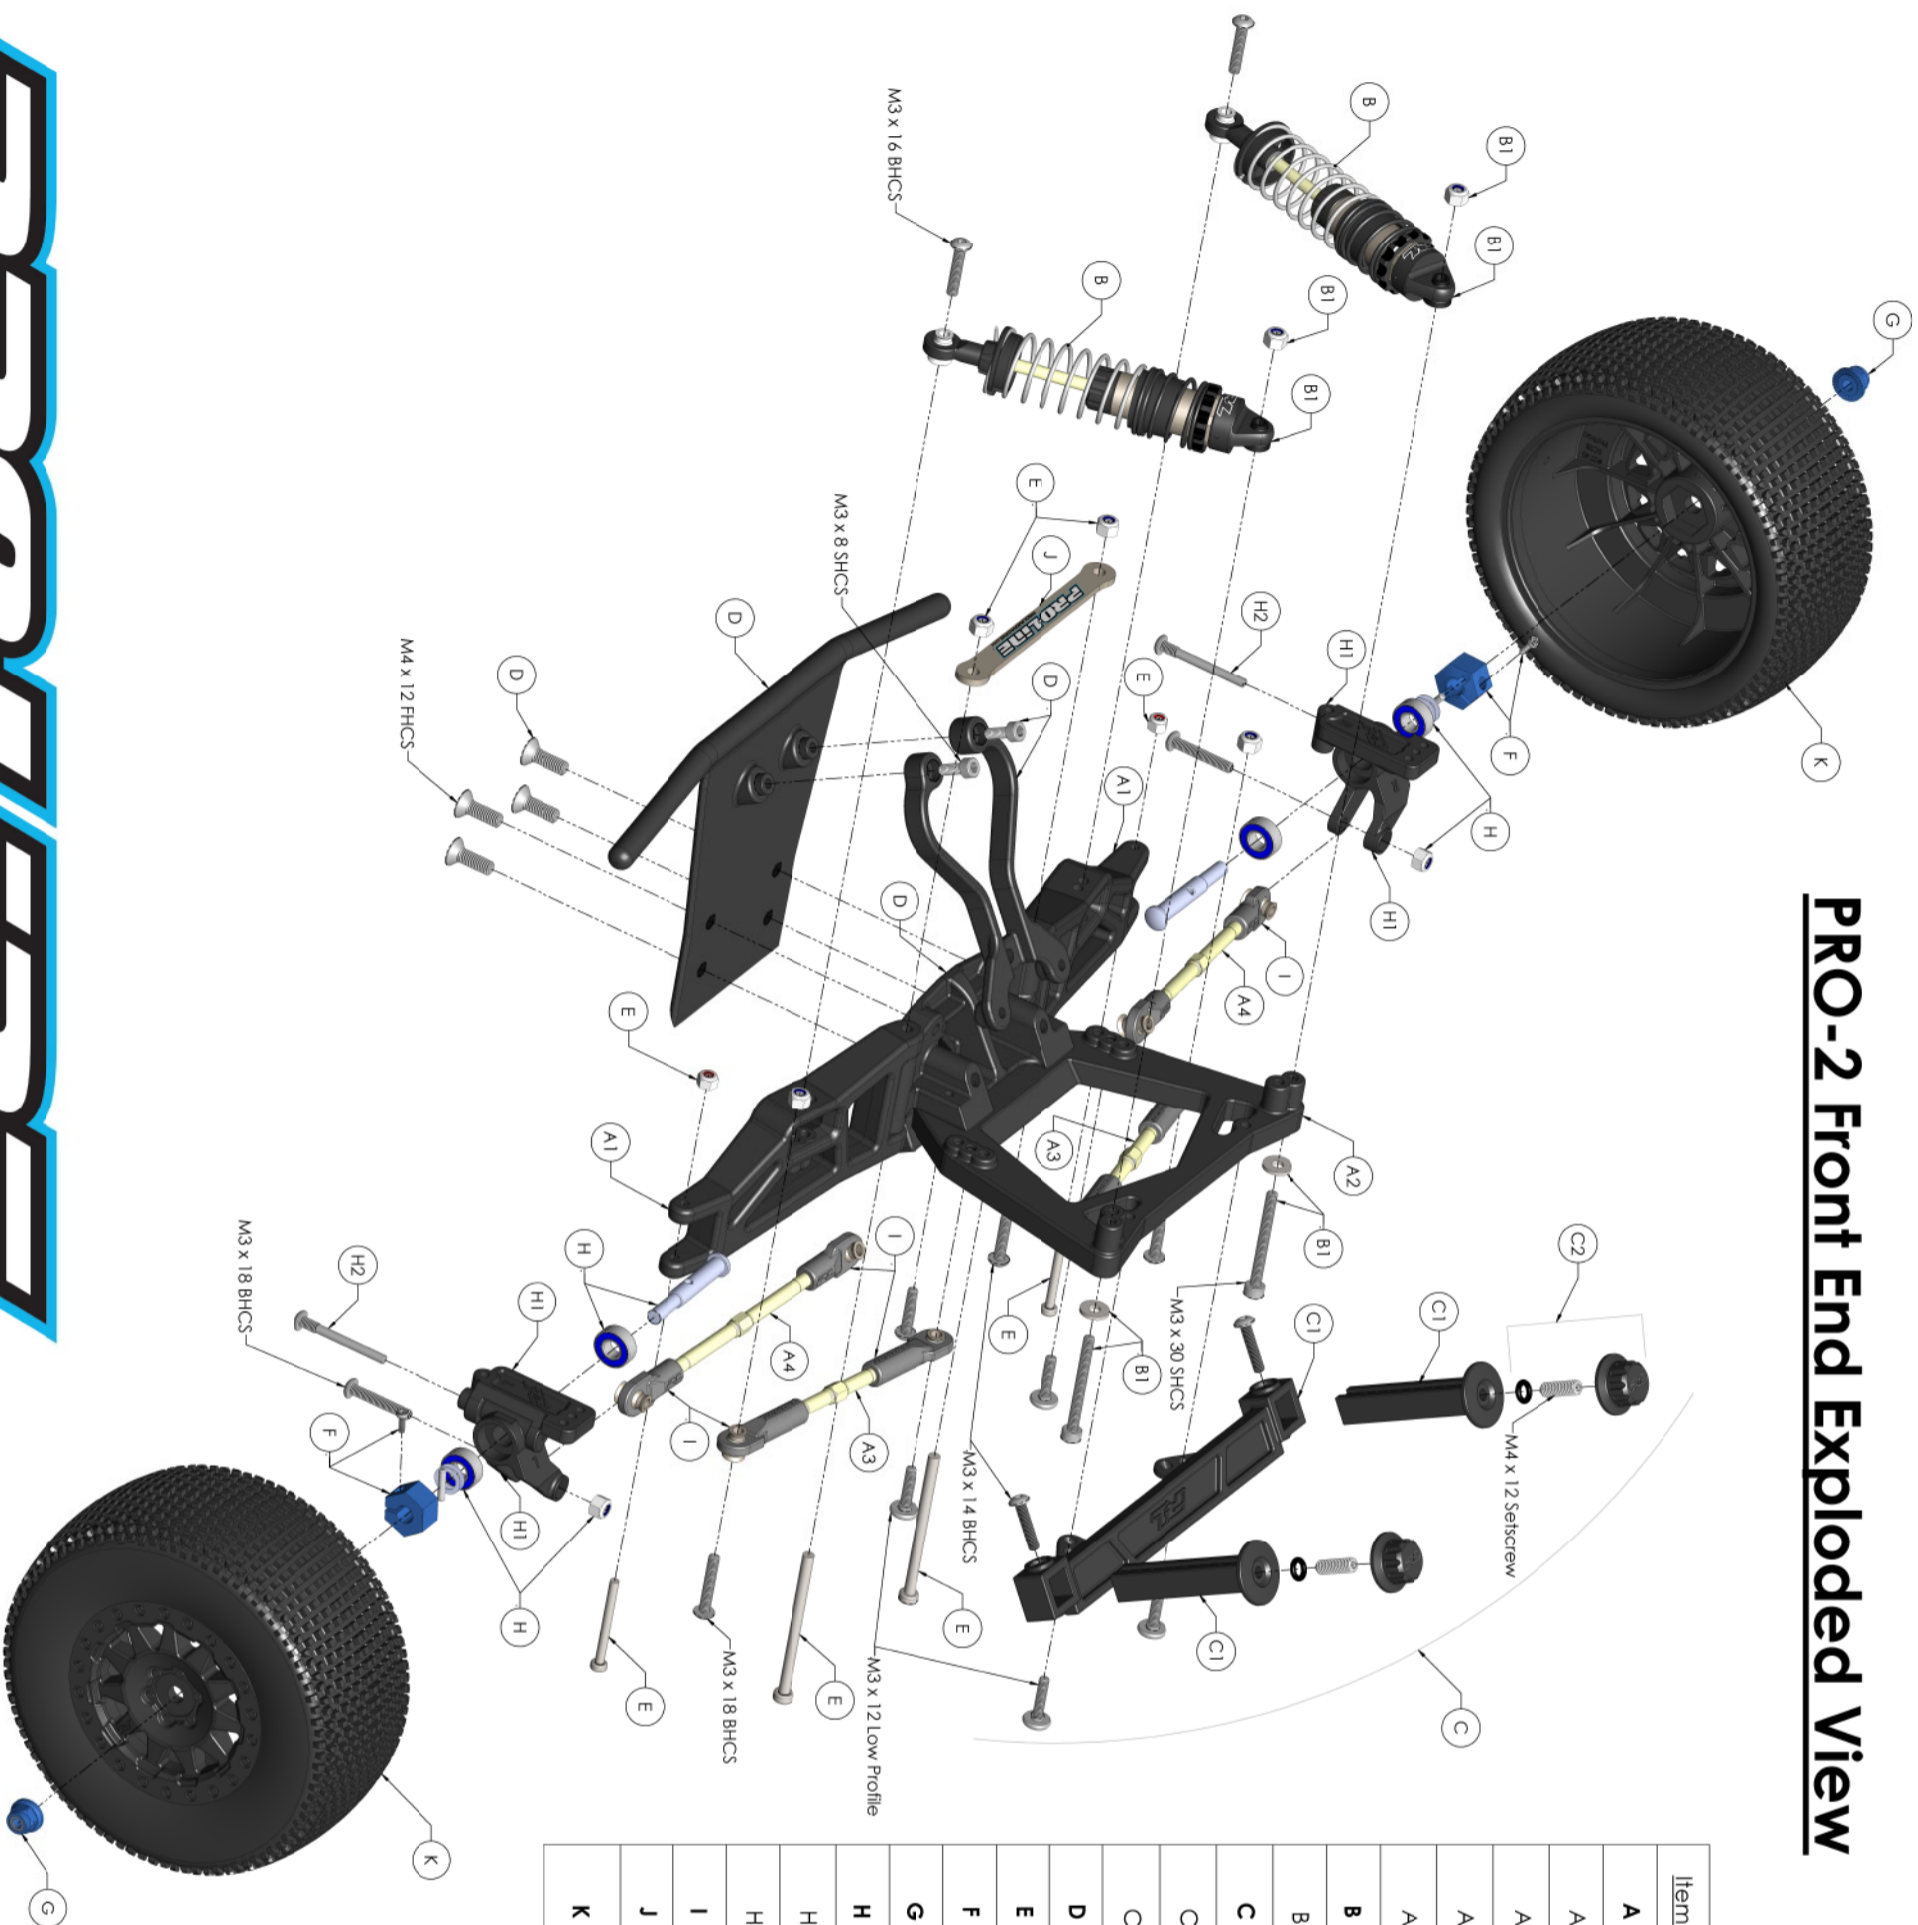

PRO-2 Front End Exploded View

Item #	Part Number	Part Name
A	6062-00	ProTrac Suspension Kit
A1	6062-01	Replacement Front Arms
A2	6062-03	Replacement Front Shock Tower
A3	6062-06	Replacement Camber Links
A4	6062-07	Replacement Steering Links
B	6063-00	Power Stroke Front Shocks
B1	6063-05	Shock Mounting Hardware
C	6070-00	Front & Rear Body Mount Kit
C1	6070-01	Body Mount Replacement Plastic
C2	6070-02	Body Mount Replacement Caps
D	6095-00	Front Bumper & Bulkhead
E	6096-00	PRO-2 Hinge Pin Set
F	6097-00	Front Clamping Hexes
G	6100-00	4mm Serrated Wheel Nuts
H	6101-00	PRO-2 Front Hub Kit
H1	6101-01	Front Hub Replacement Plastics
H2	6101-02	Replacement King Pins
I	6102-00	Pivot Ball & Rod End Set
J	6104-00	Front Hinge Pin Brace
K	1183-25	Blockade SC Tires Mounted on Black F-11 ProTrac Wheels

PRO-2
RACING TO BRING YOU THE BEST!